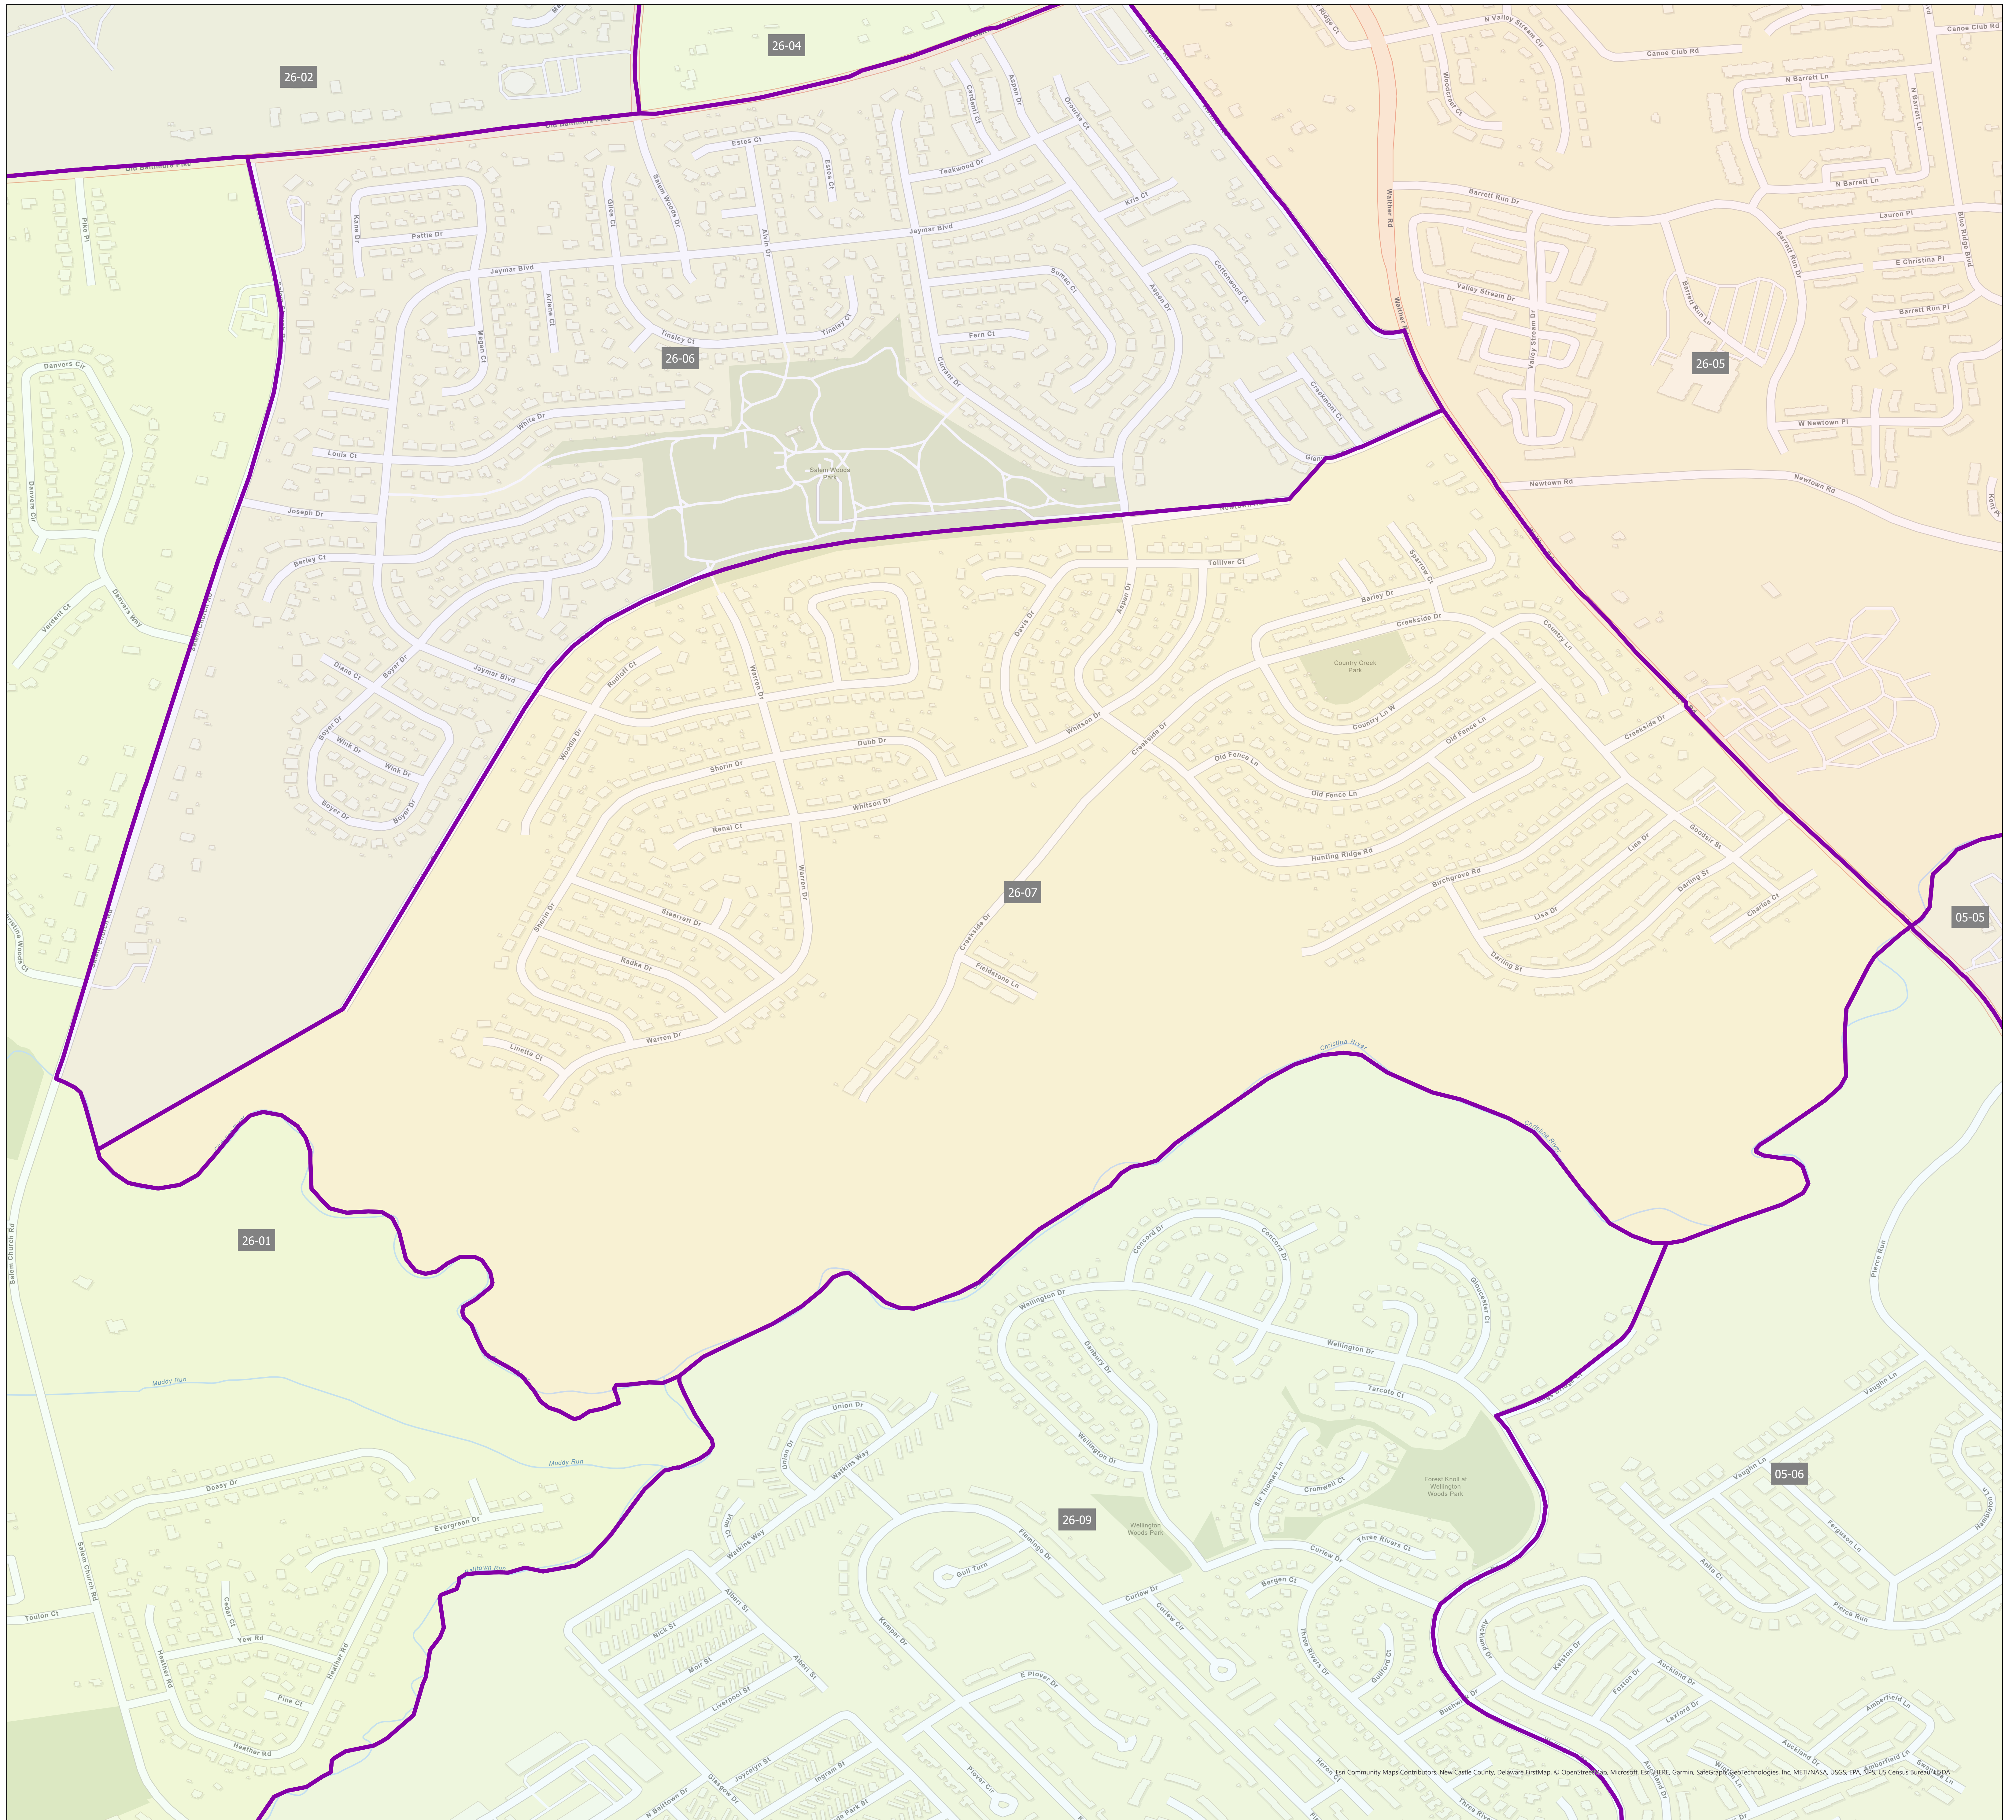

State of Delaware  
 Department of Elections  
 New Castle County

# Election District District 26-07

0 0.08 0.17 0.33 Miles