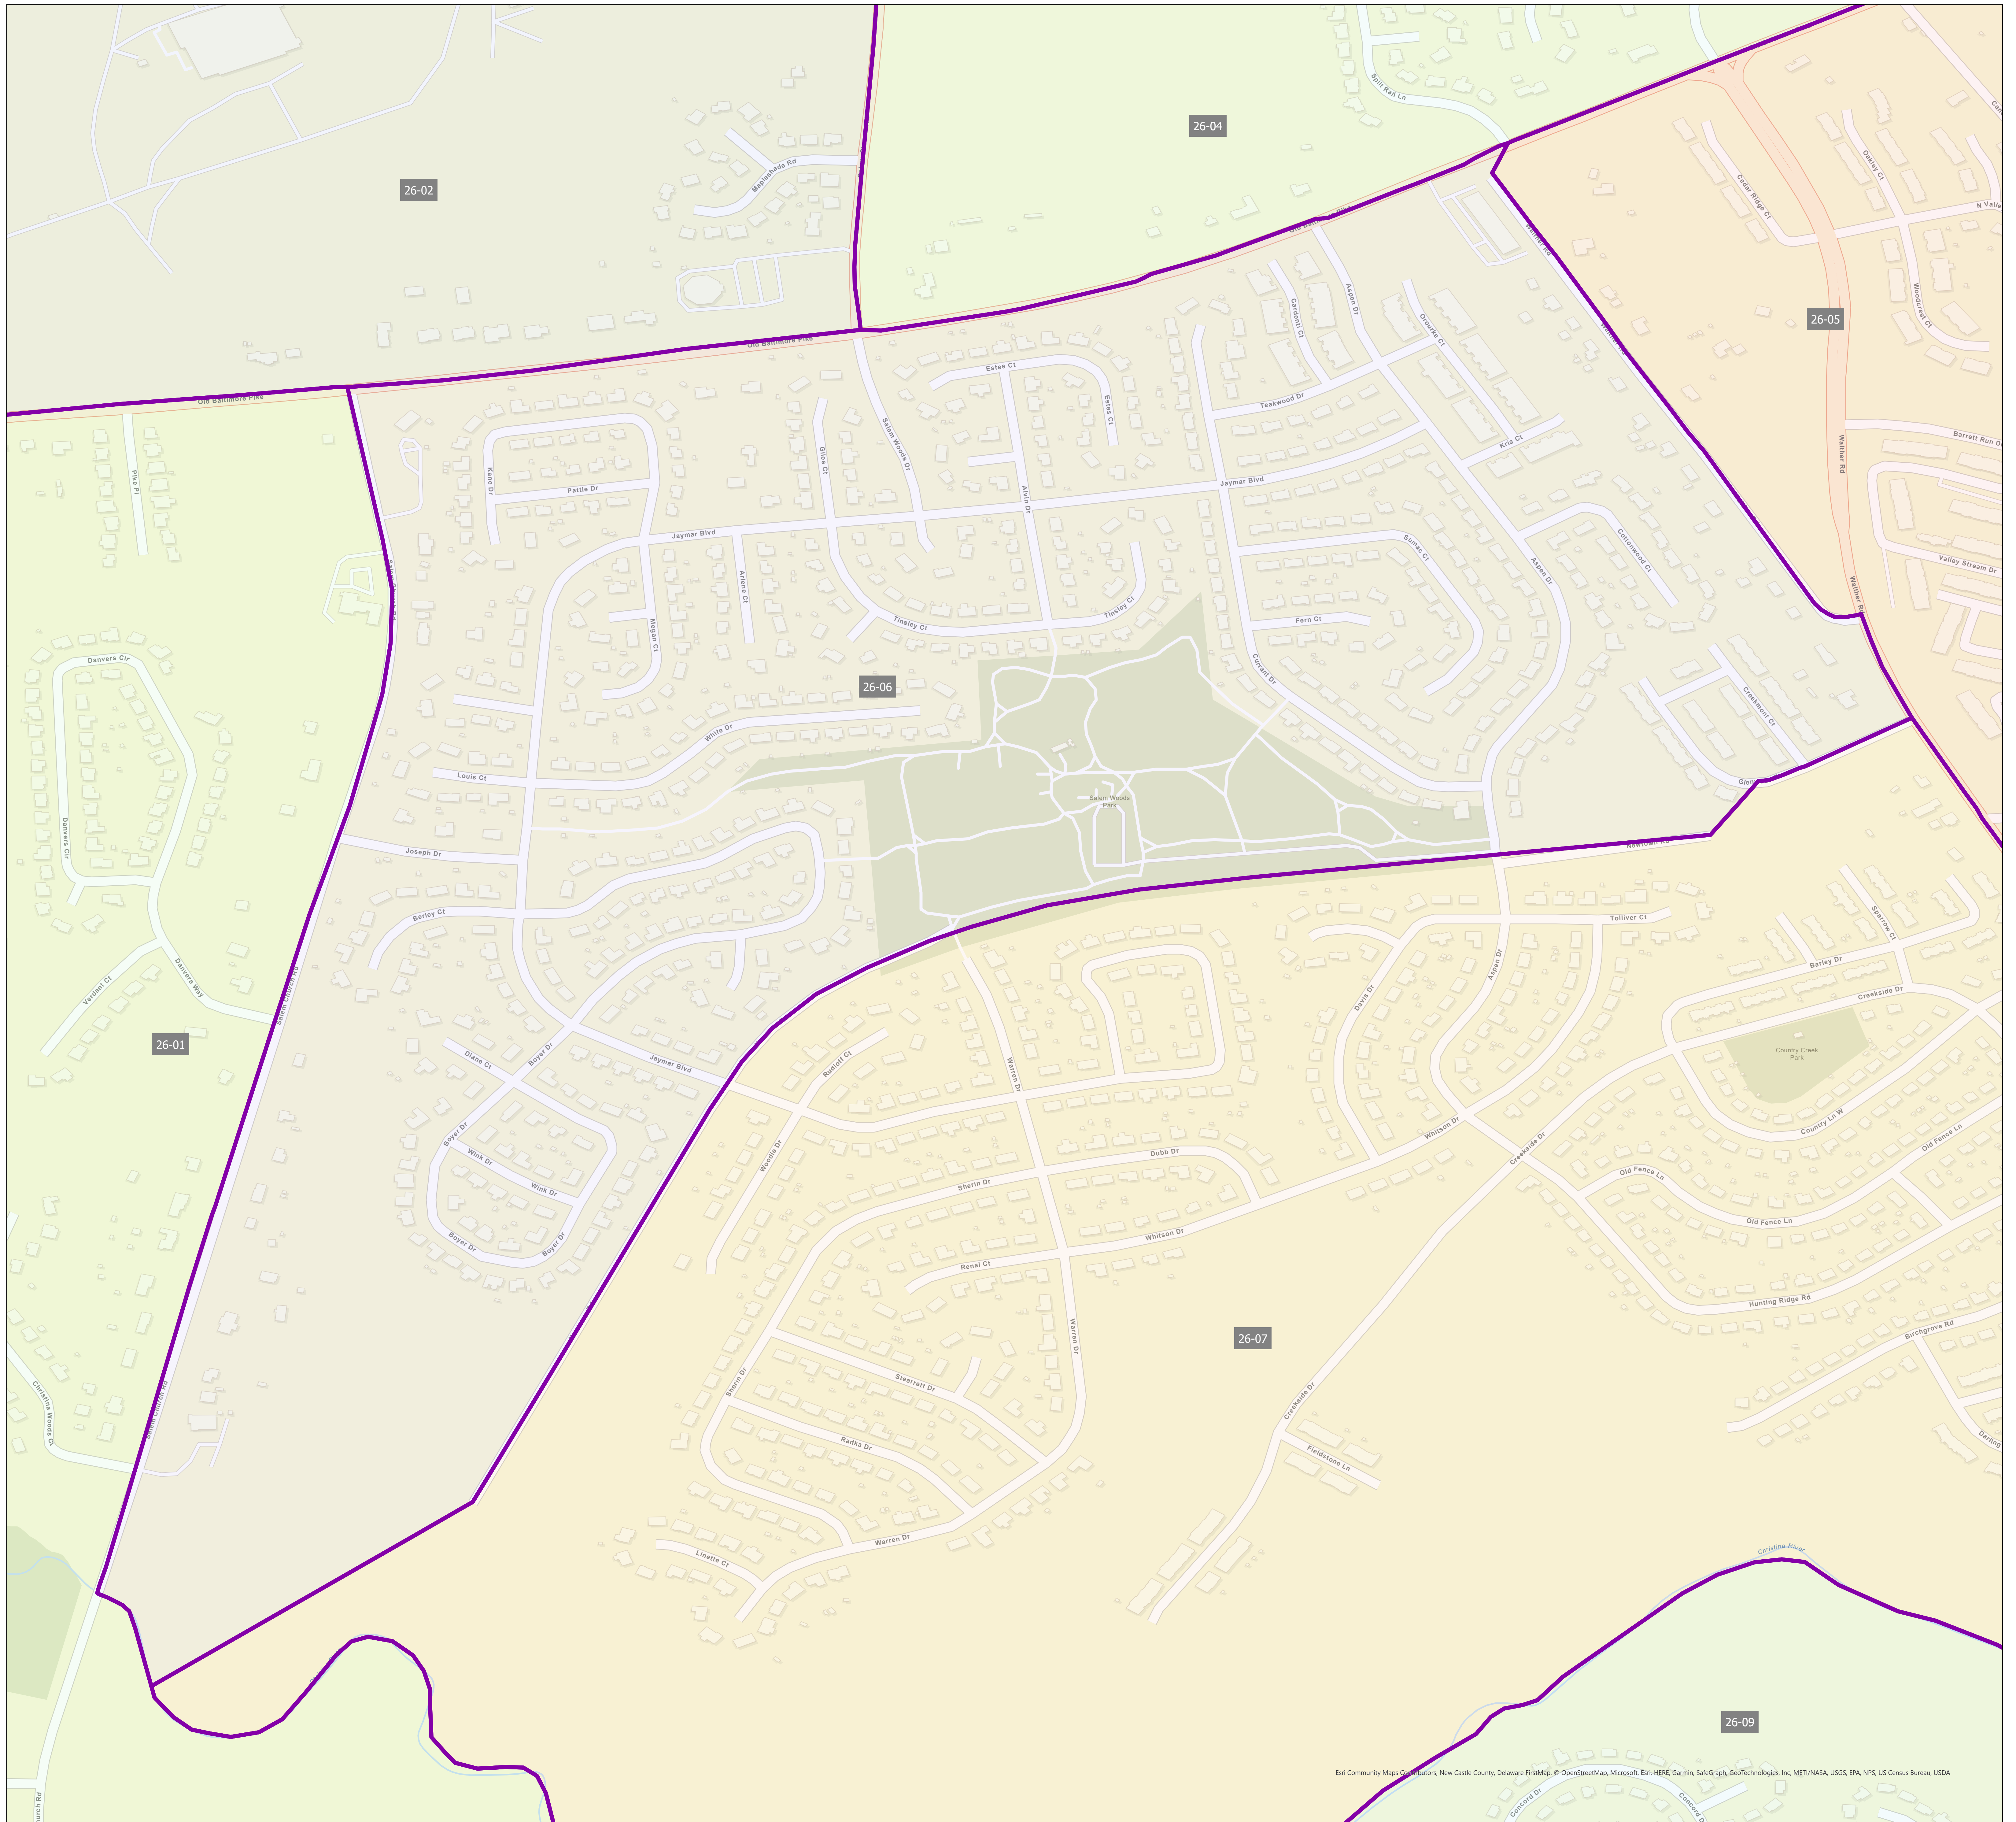

Election District District 26-06