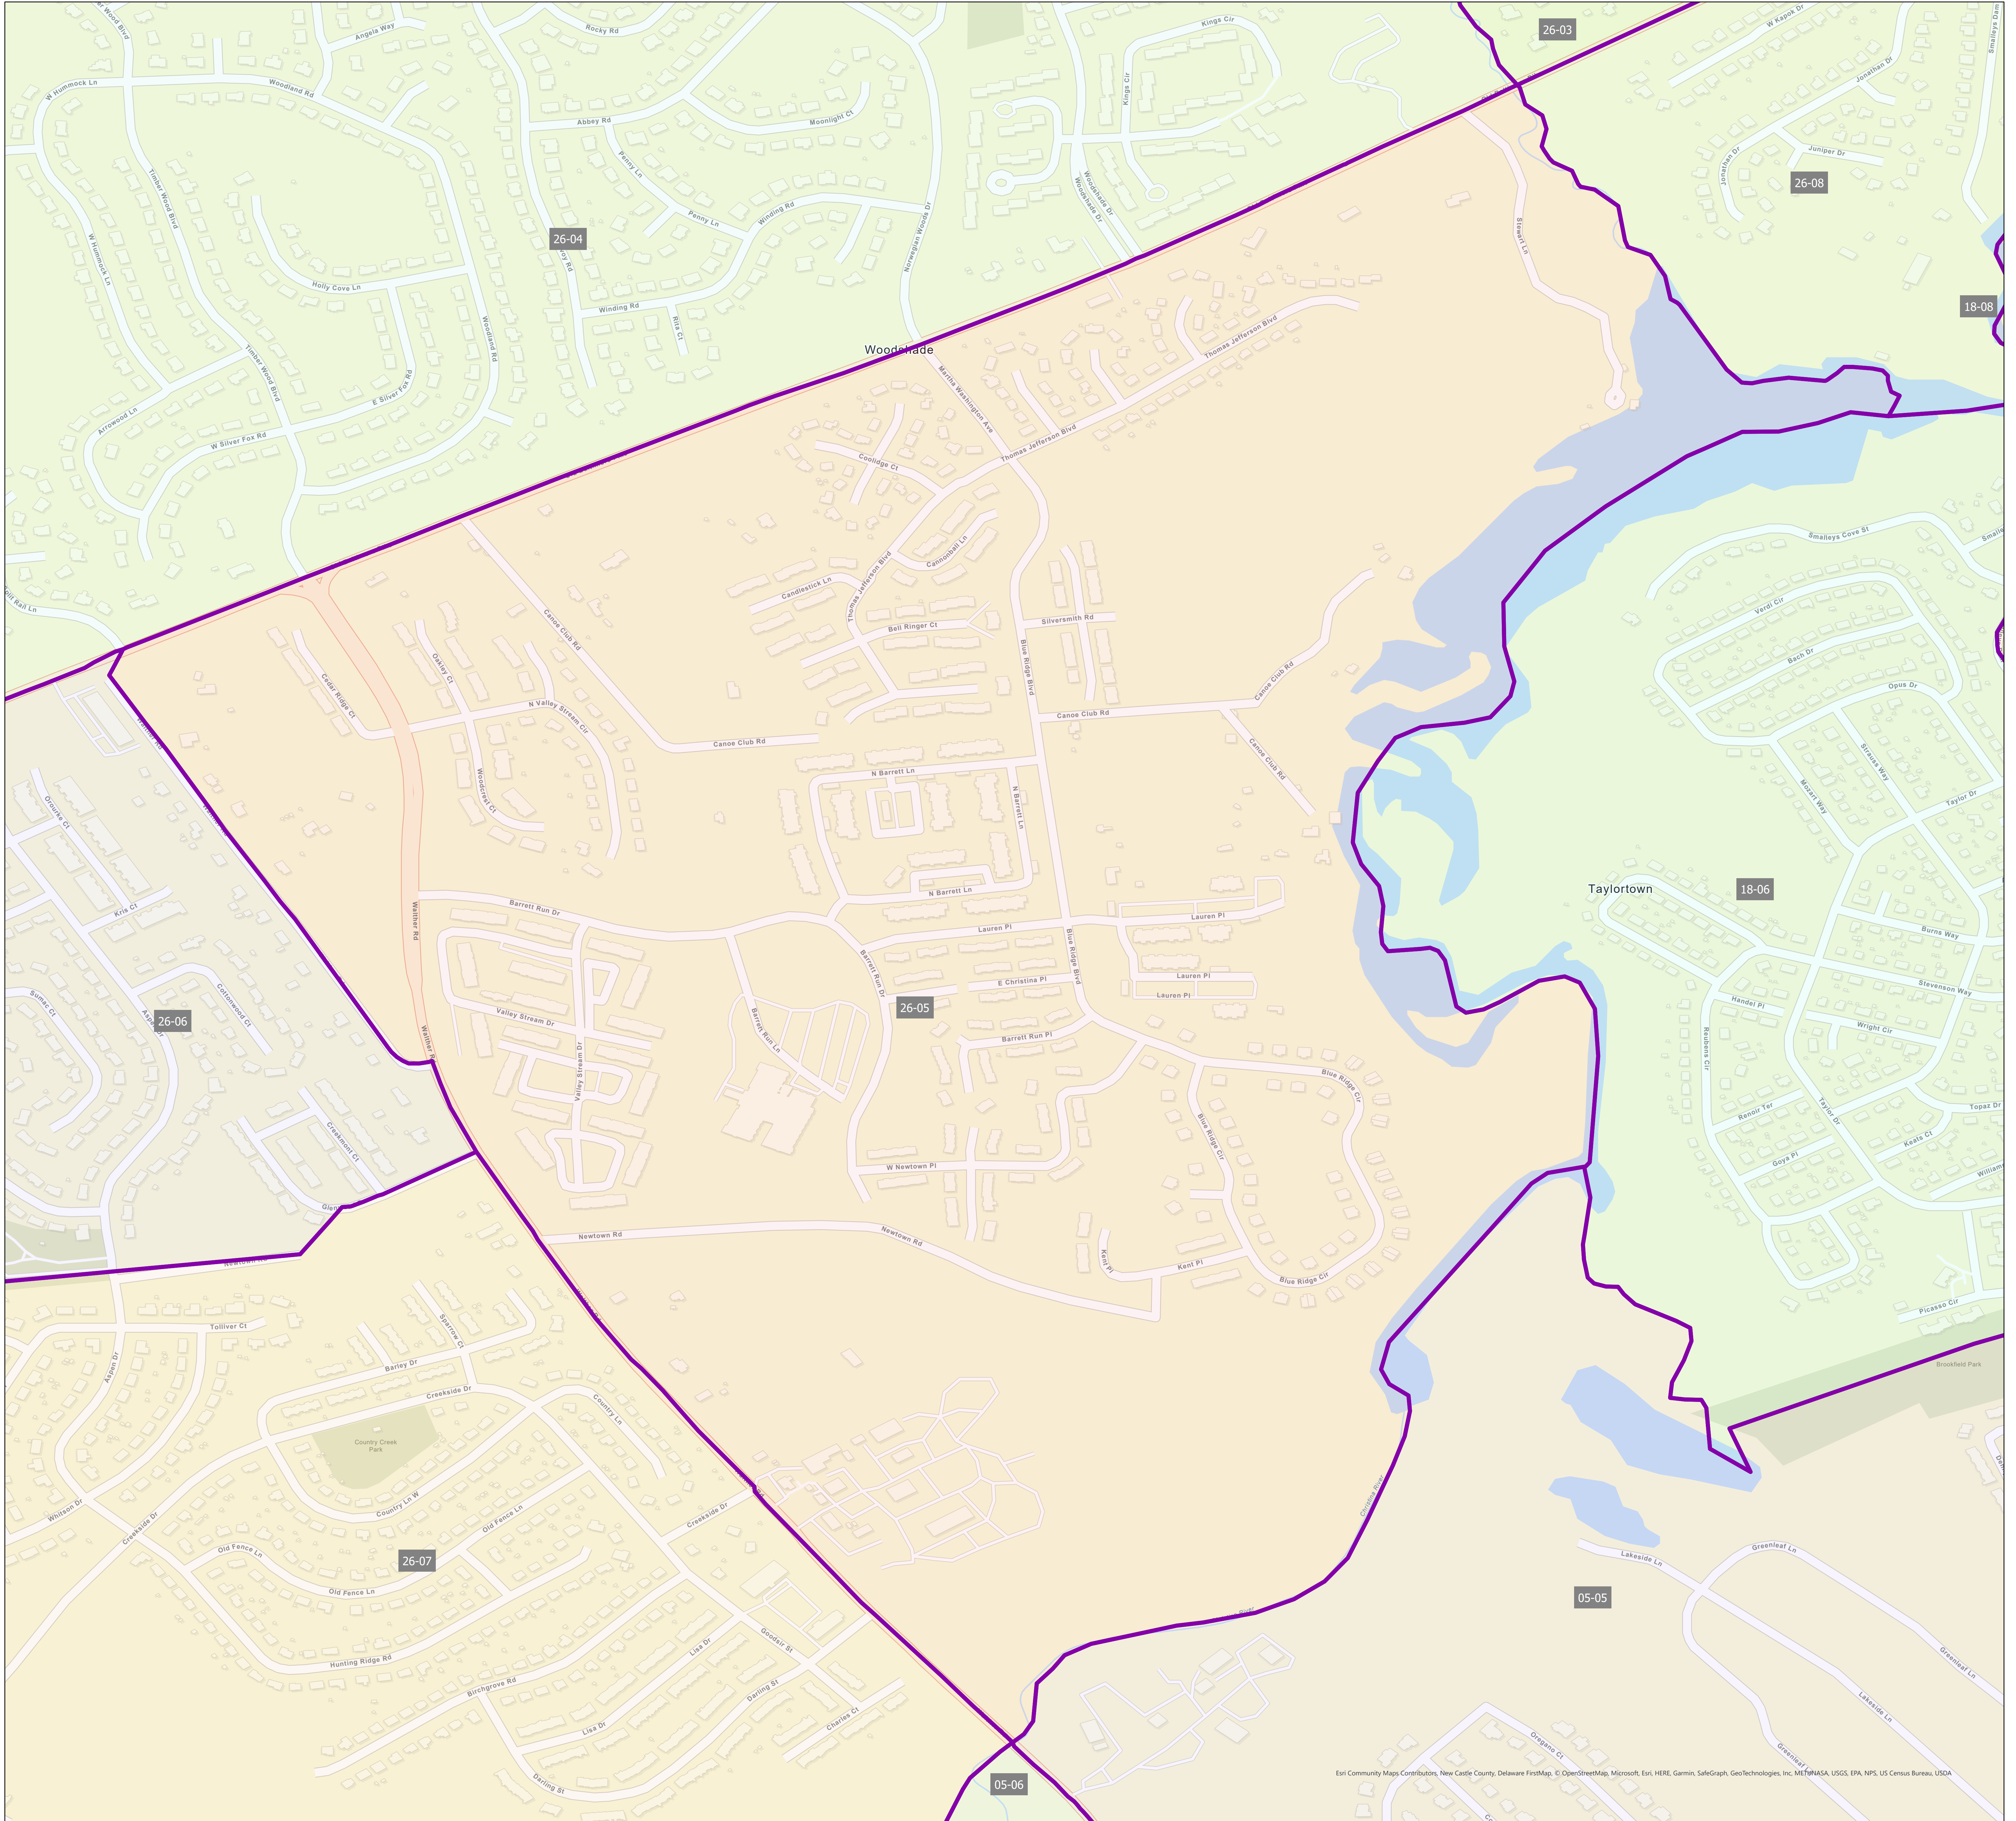

Election District District 26-05