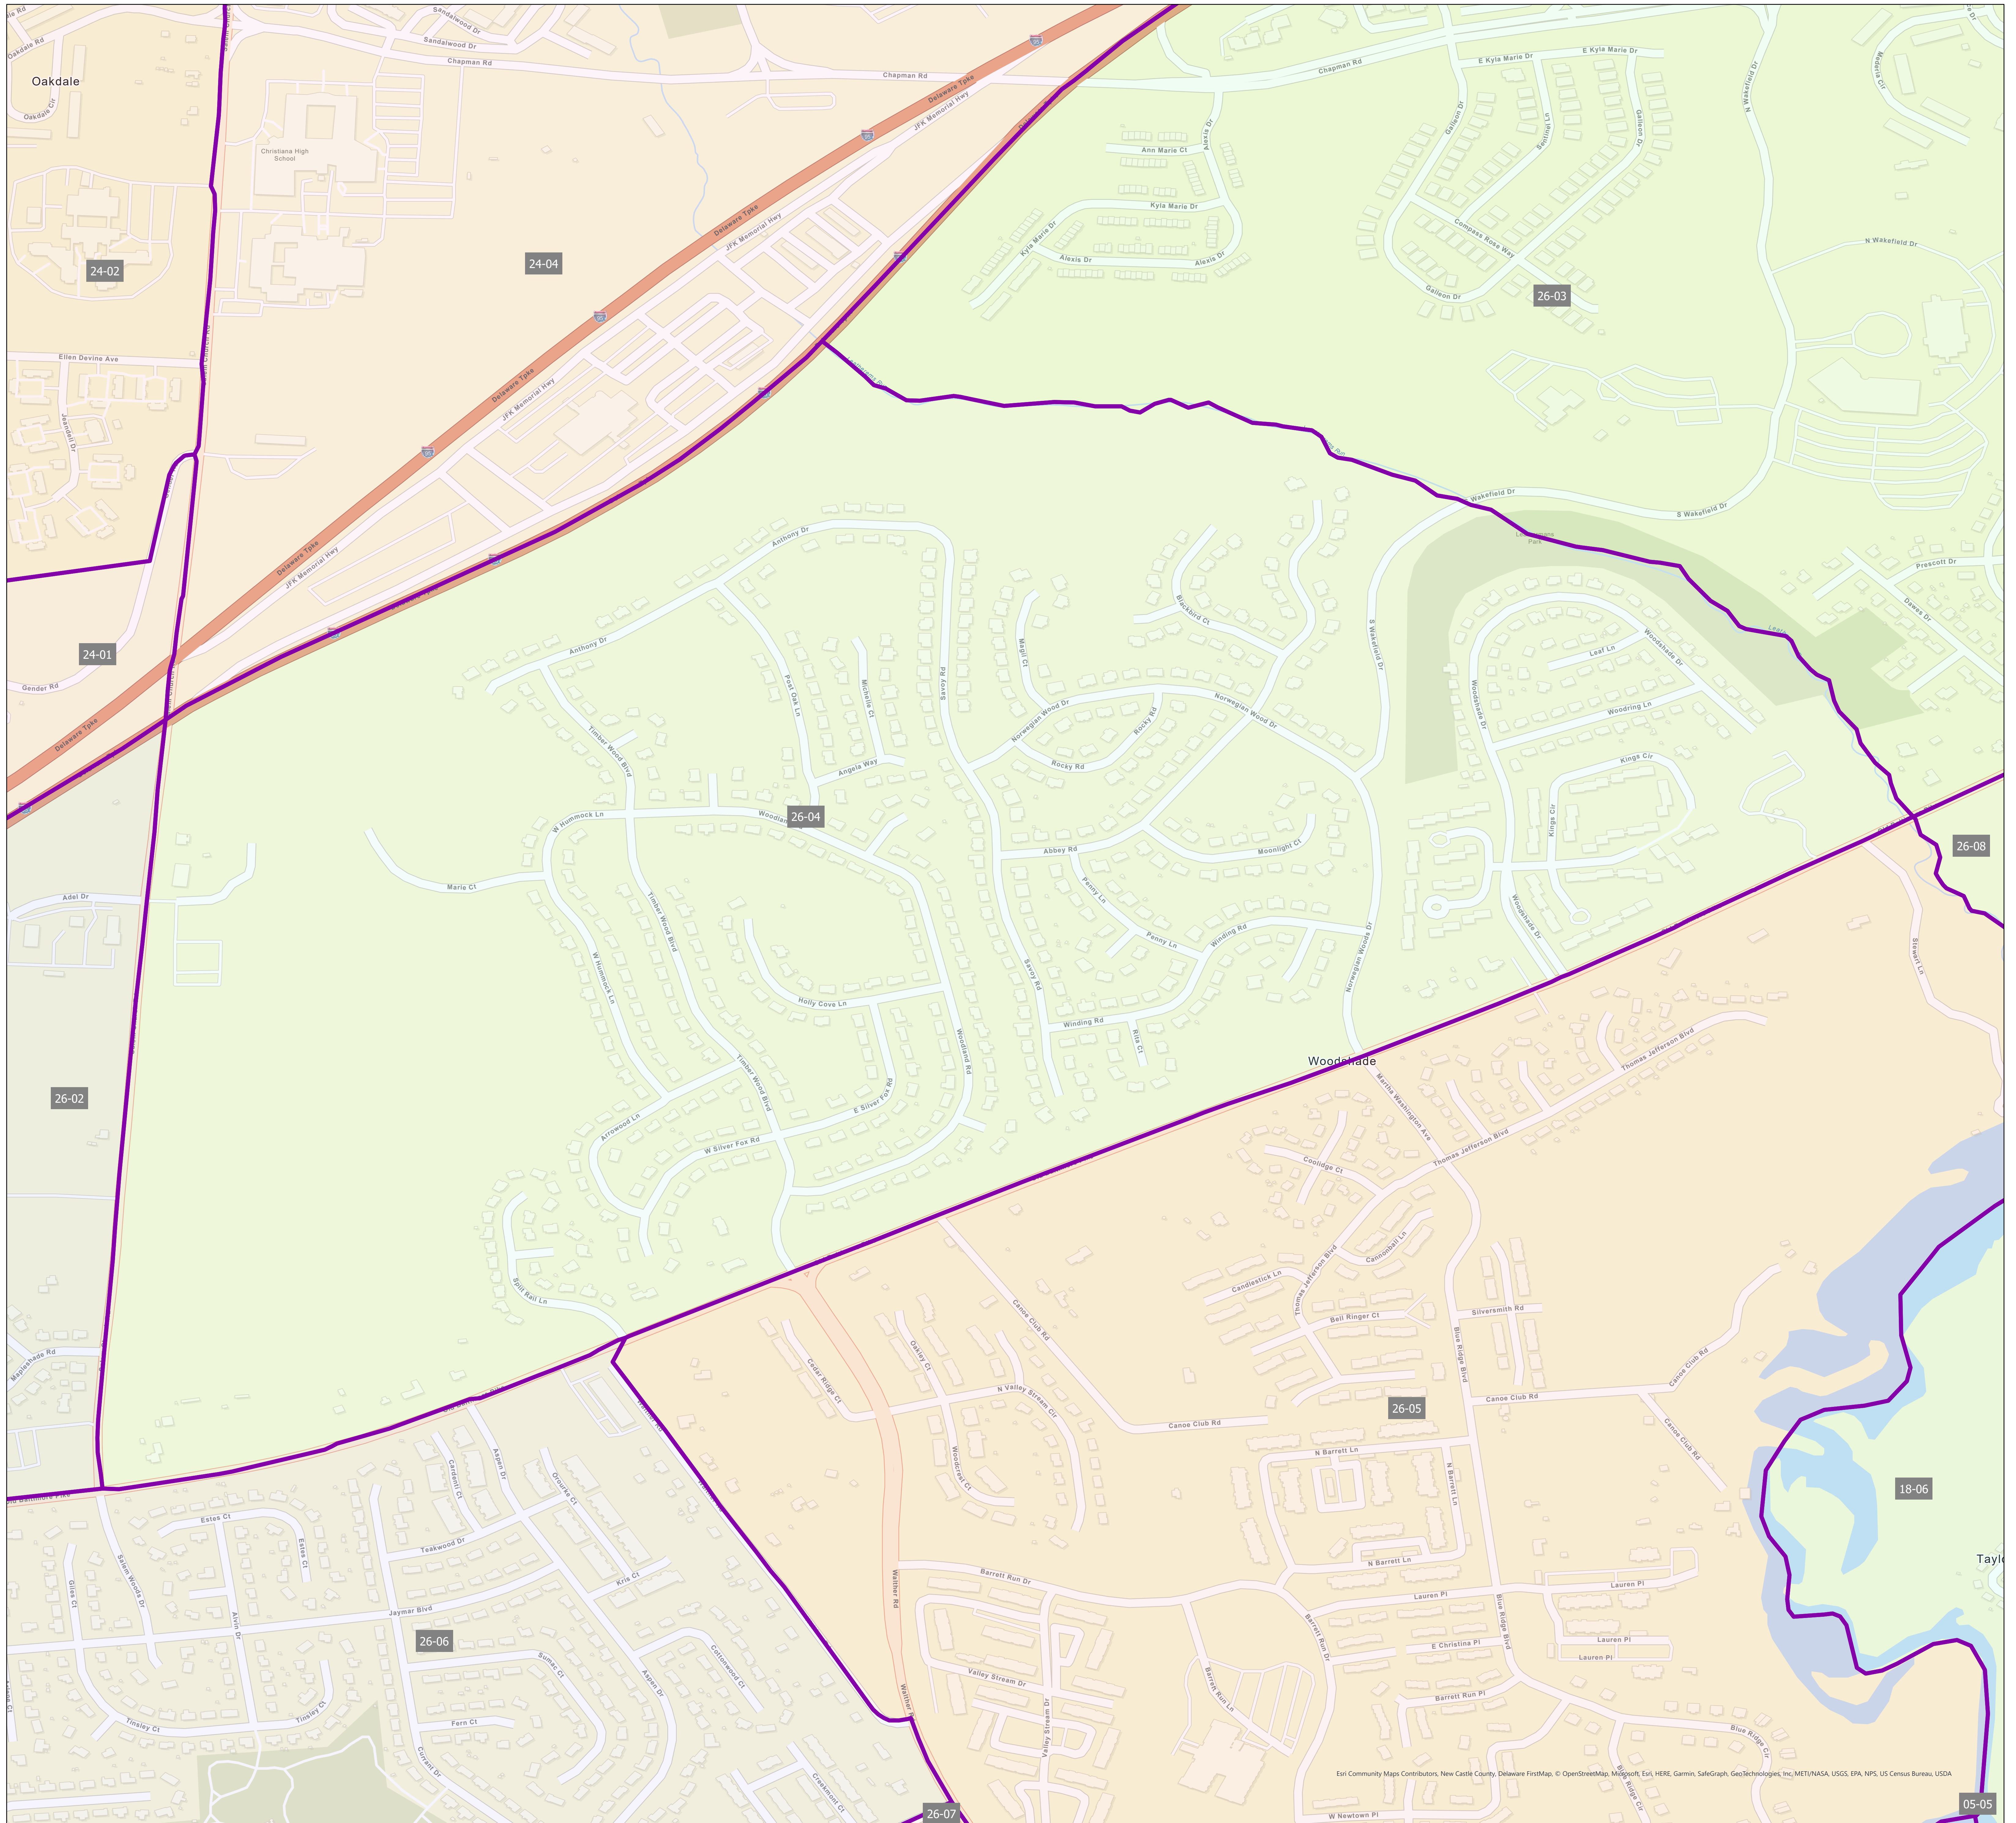

Election District District 26-04