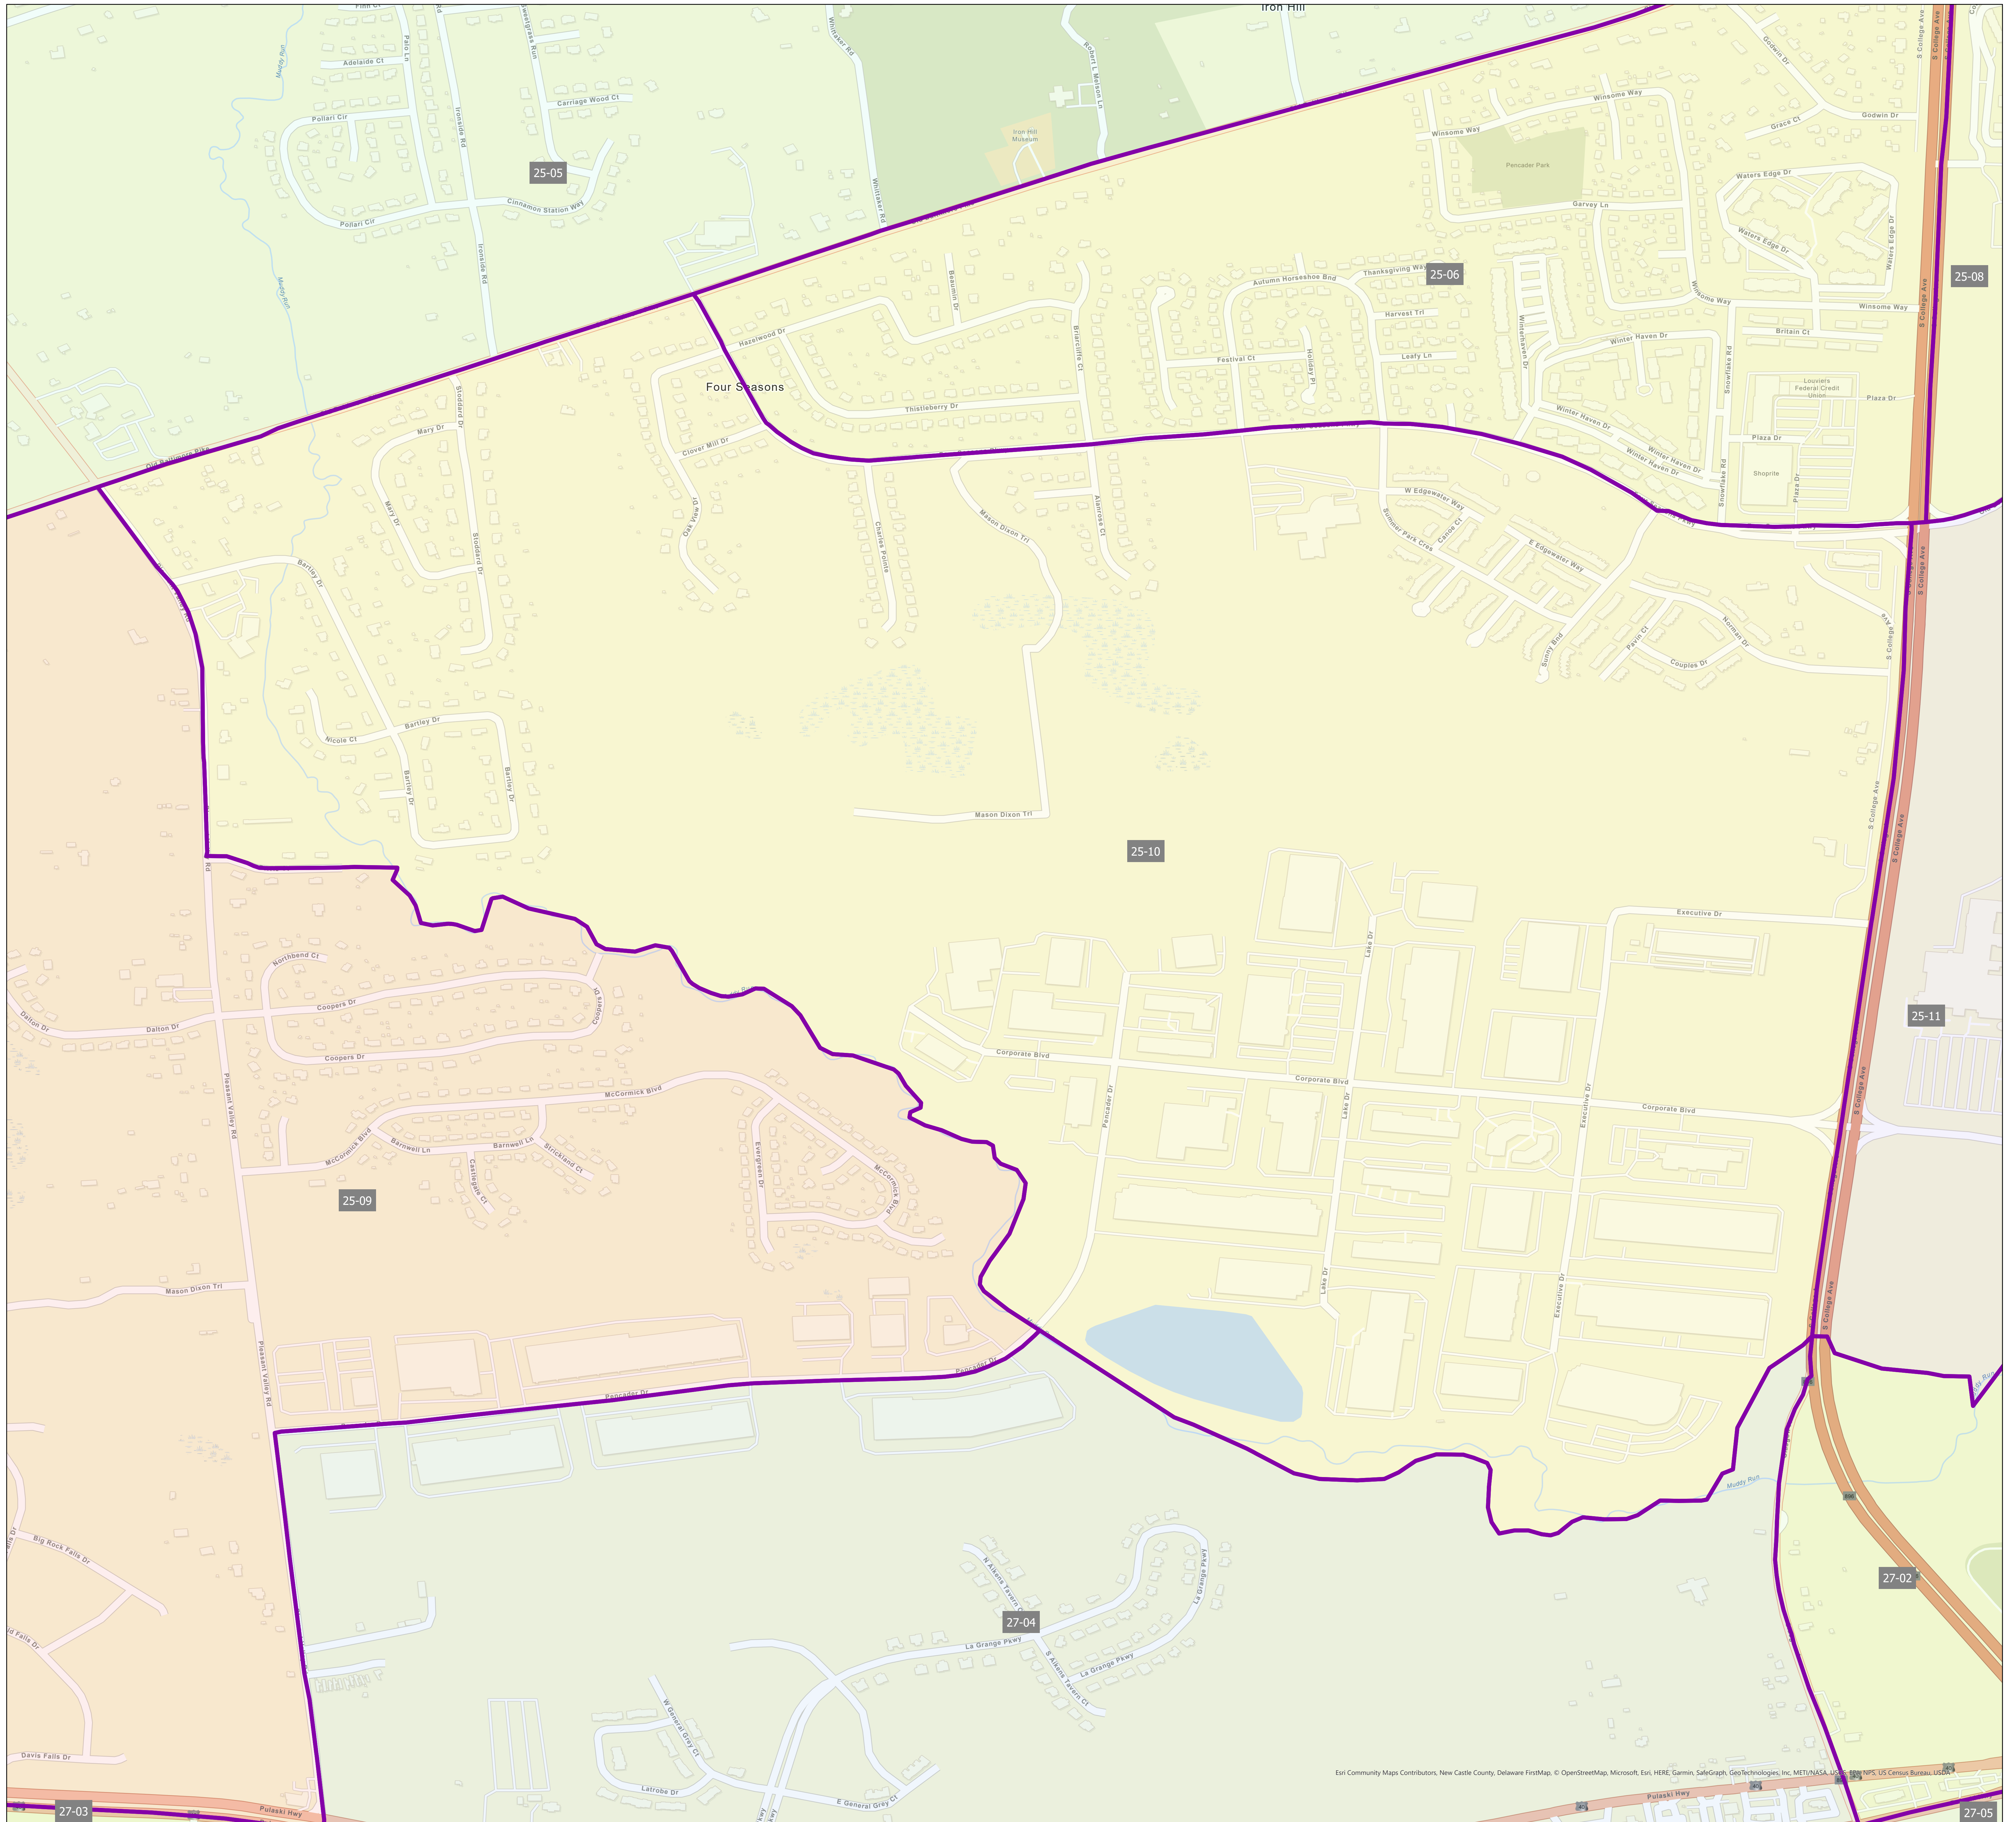

Election District District 25-10