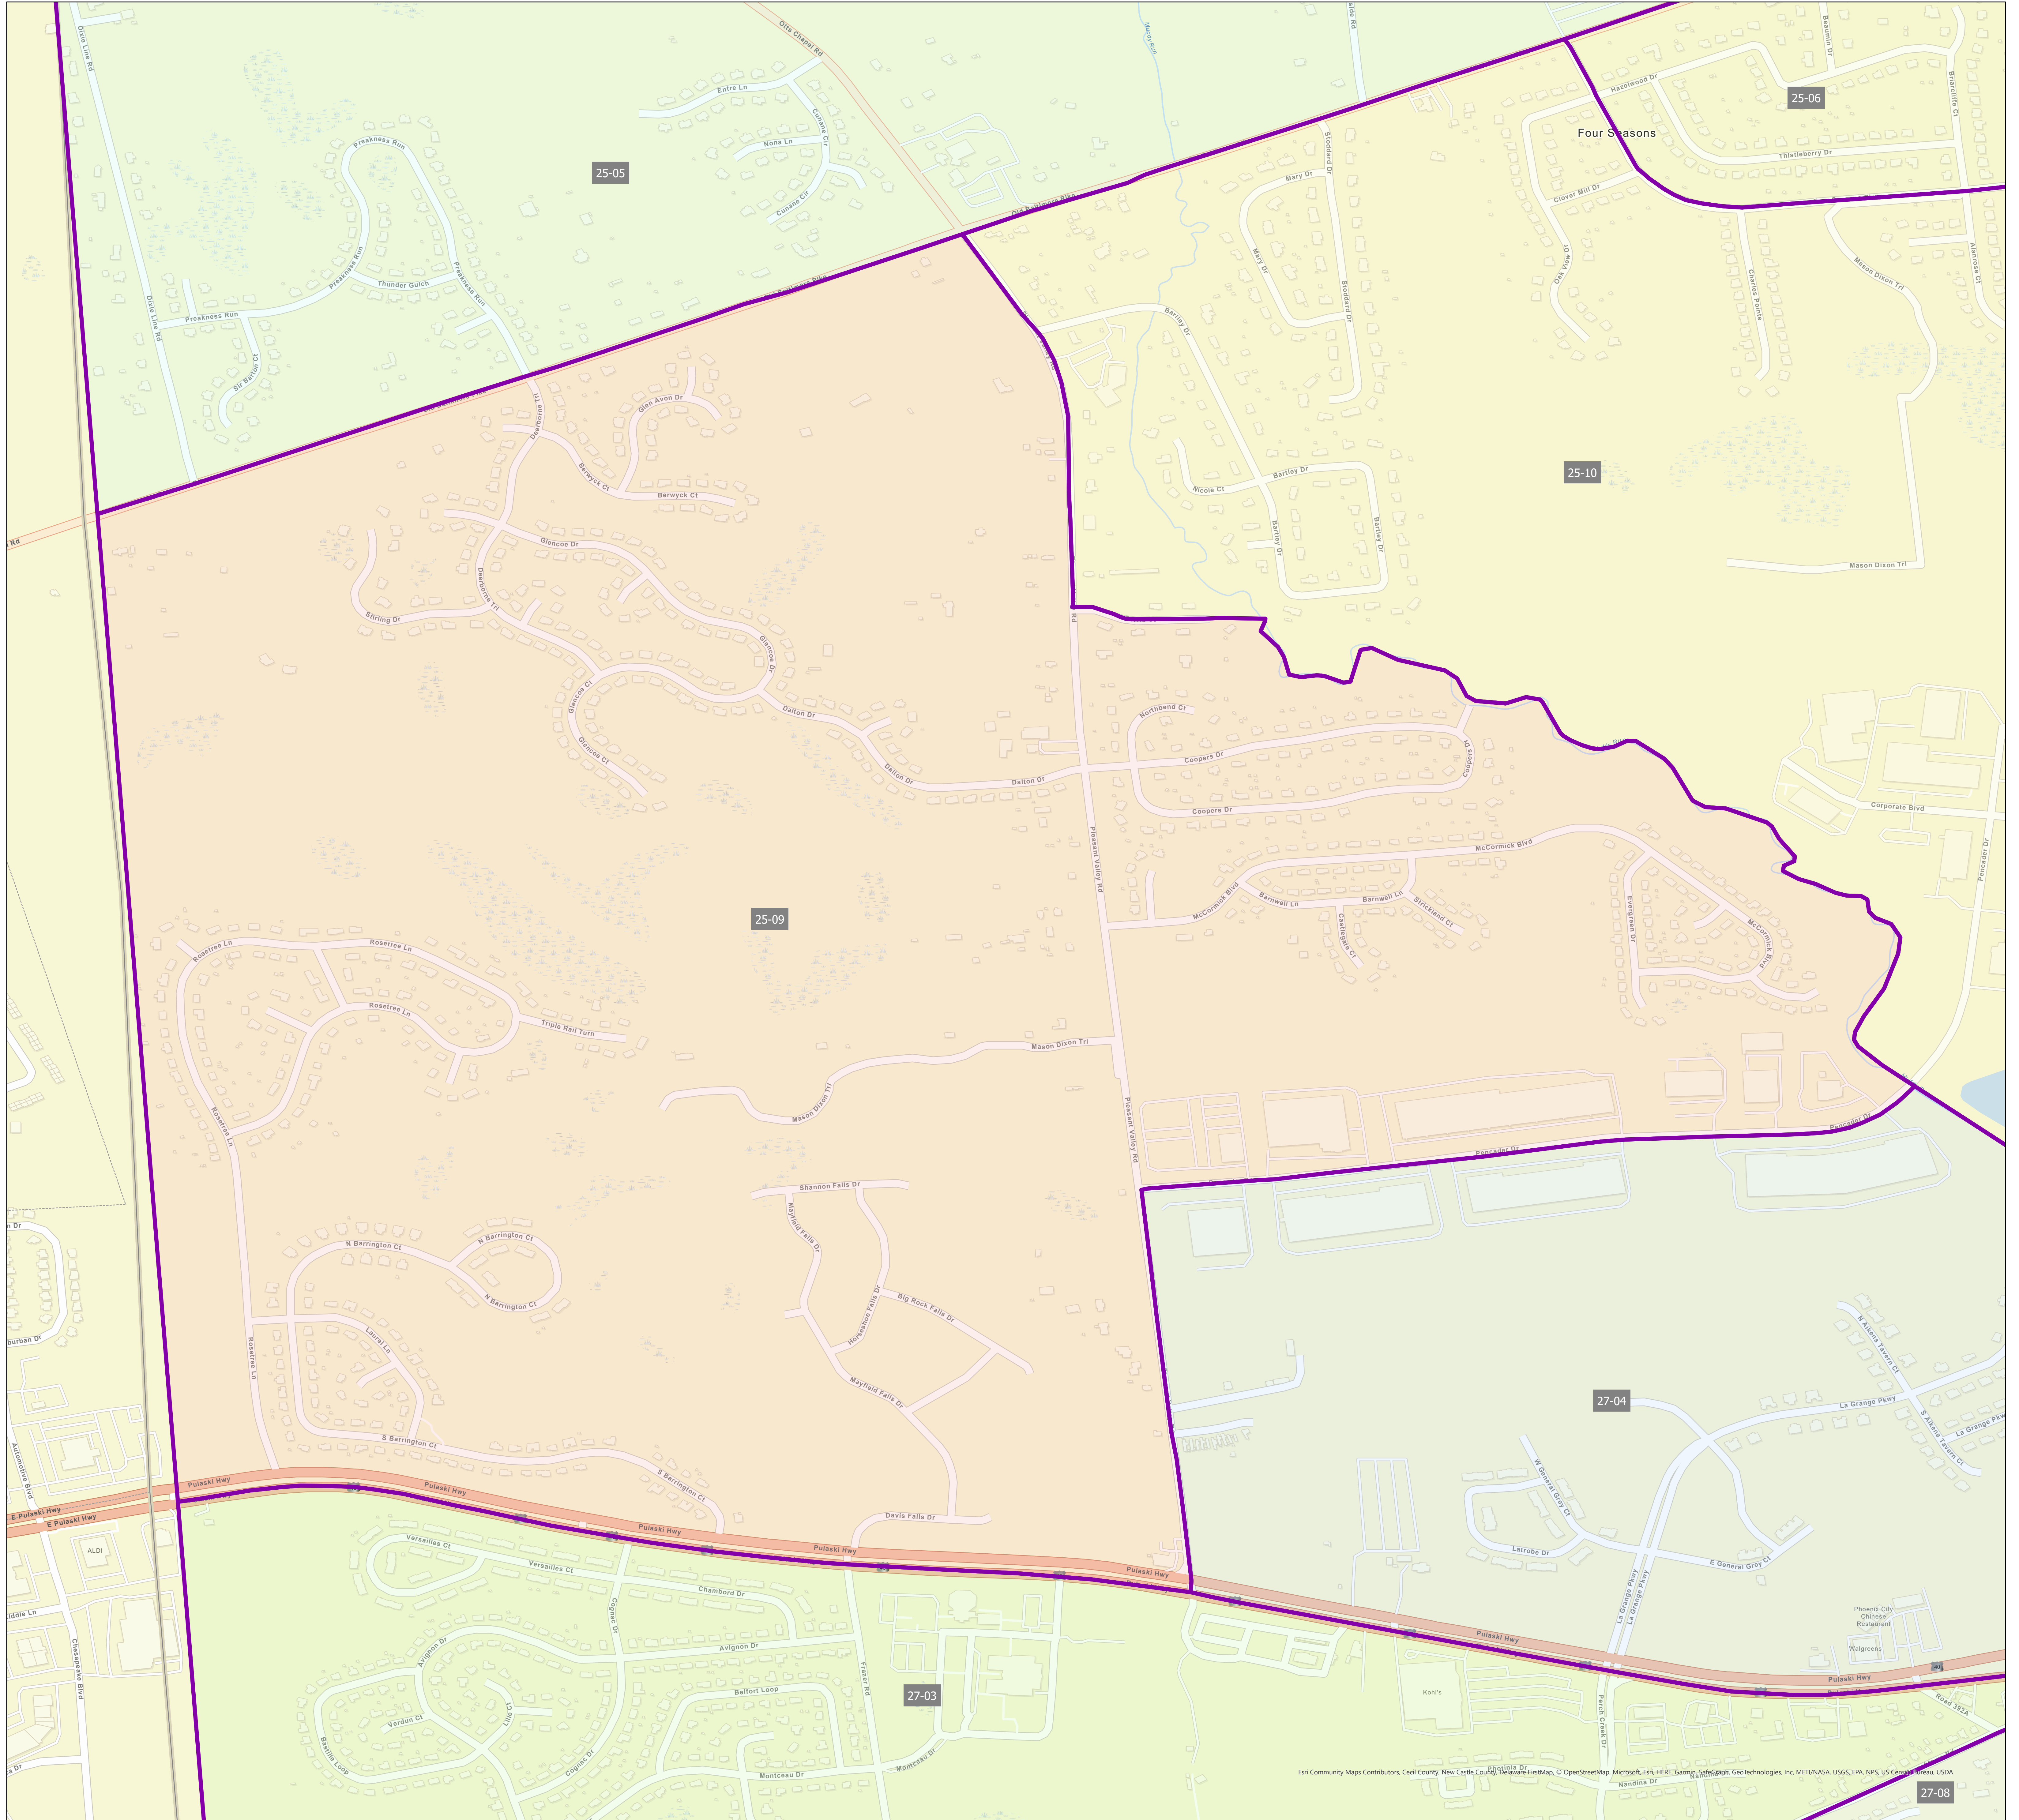

Election District District 25-09