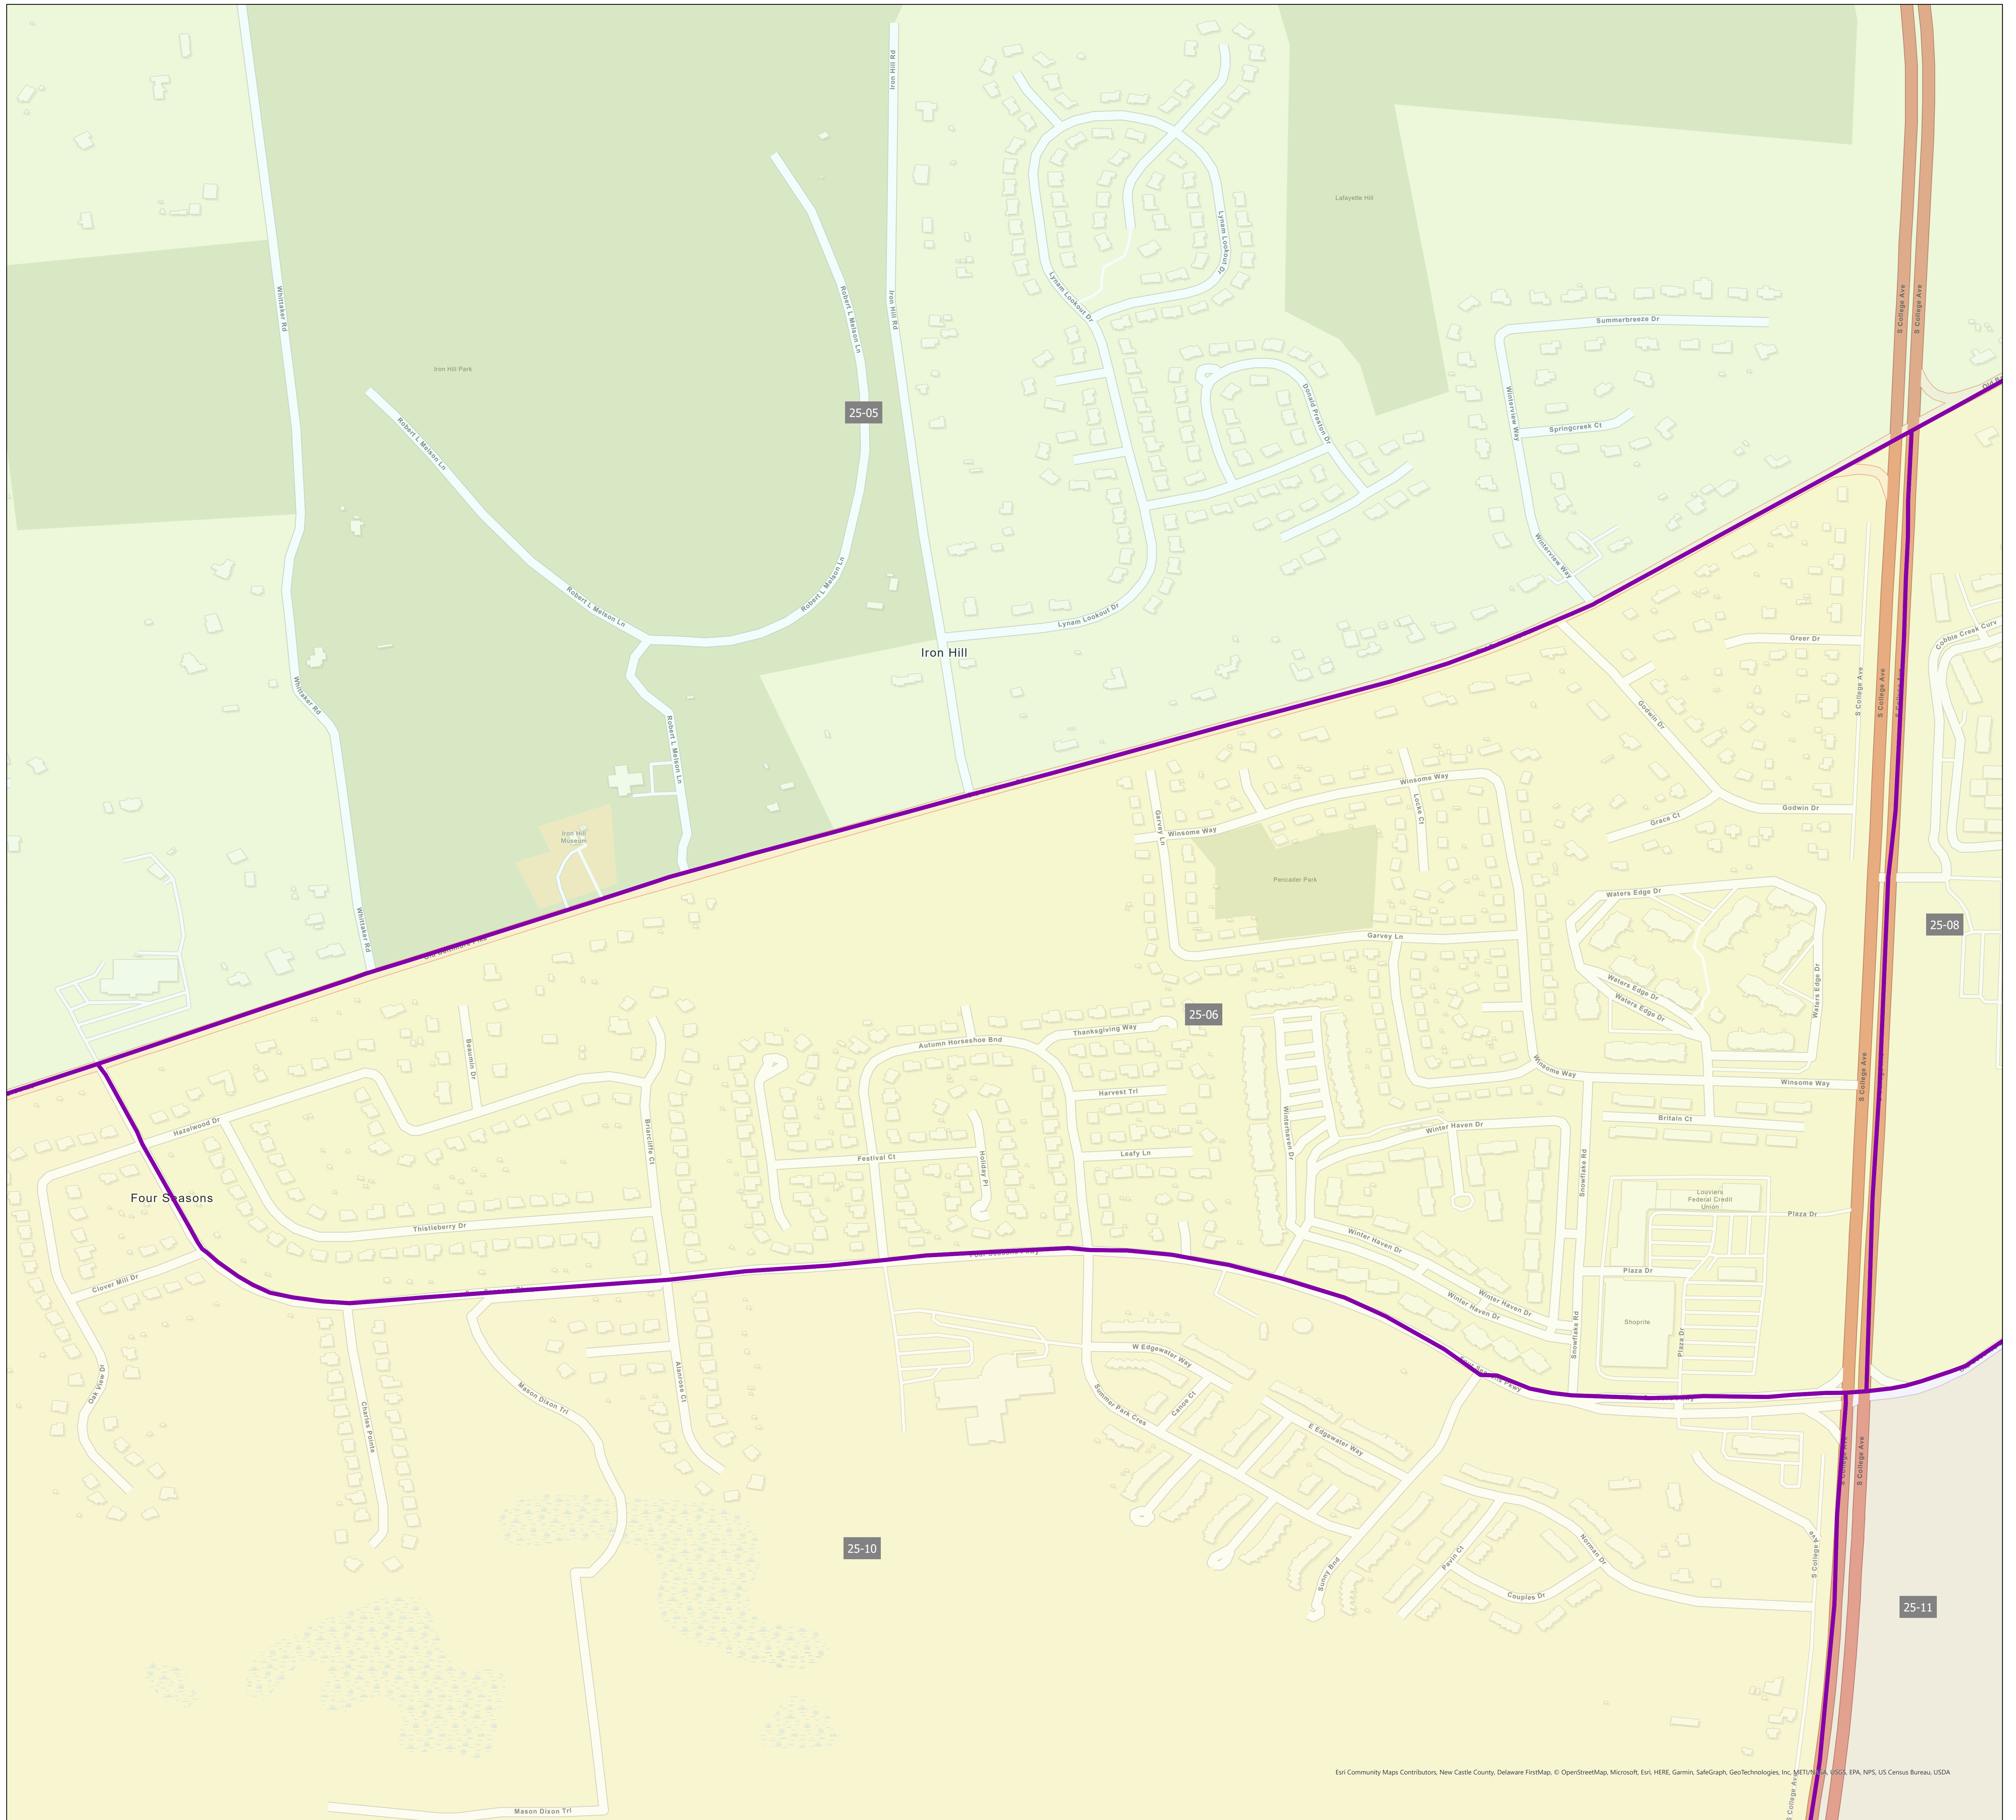

Election District District 25-06