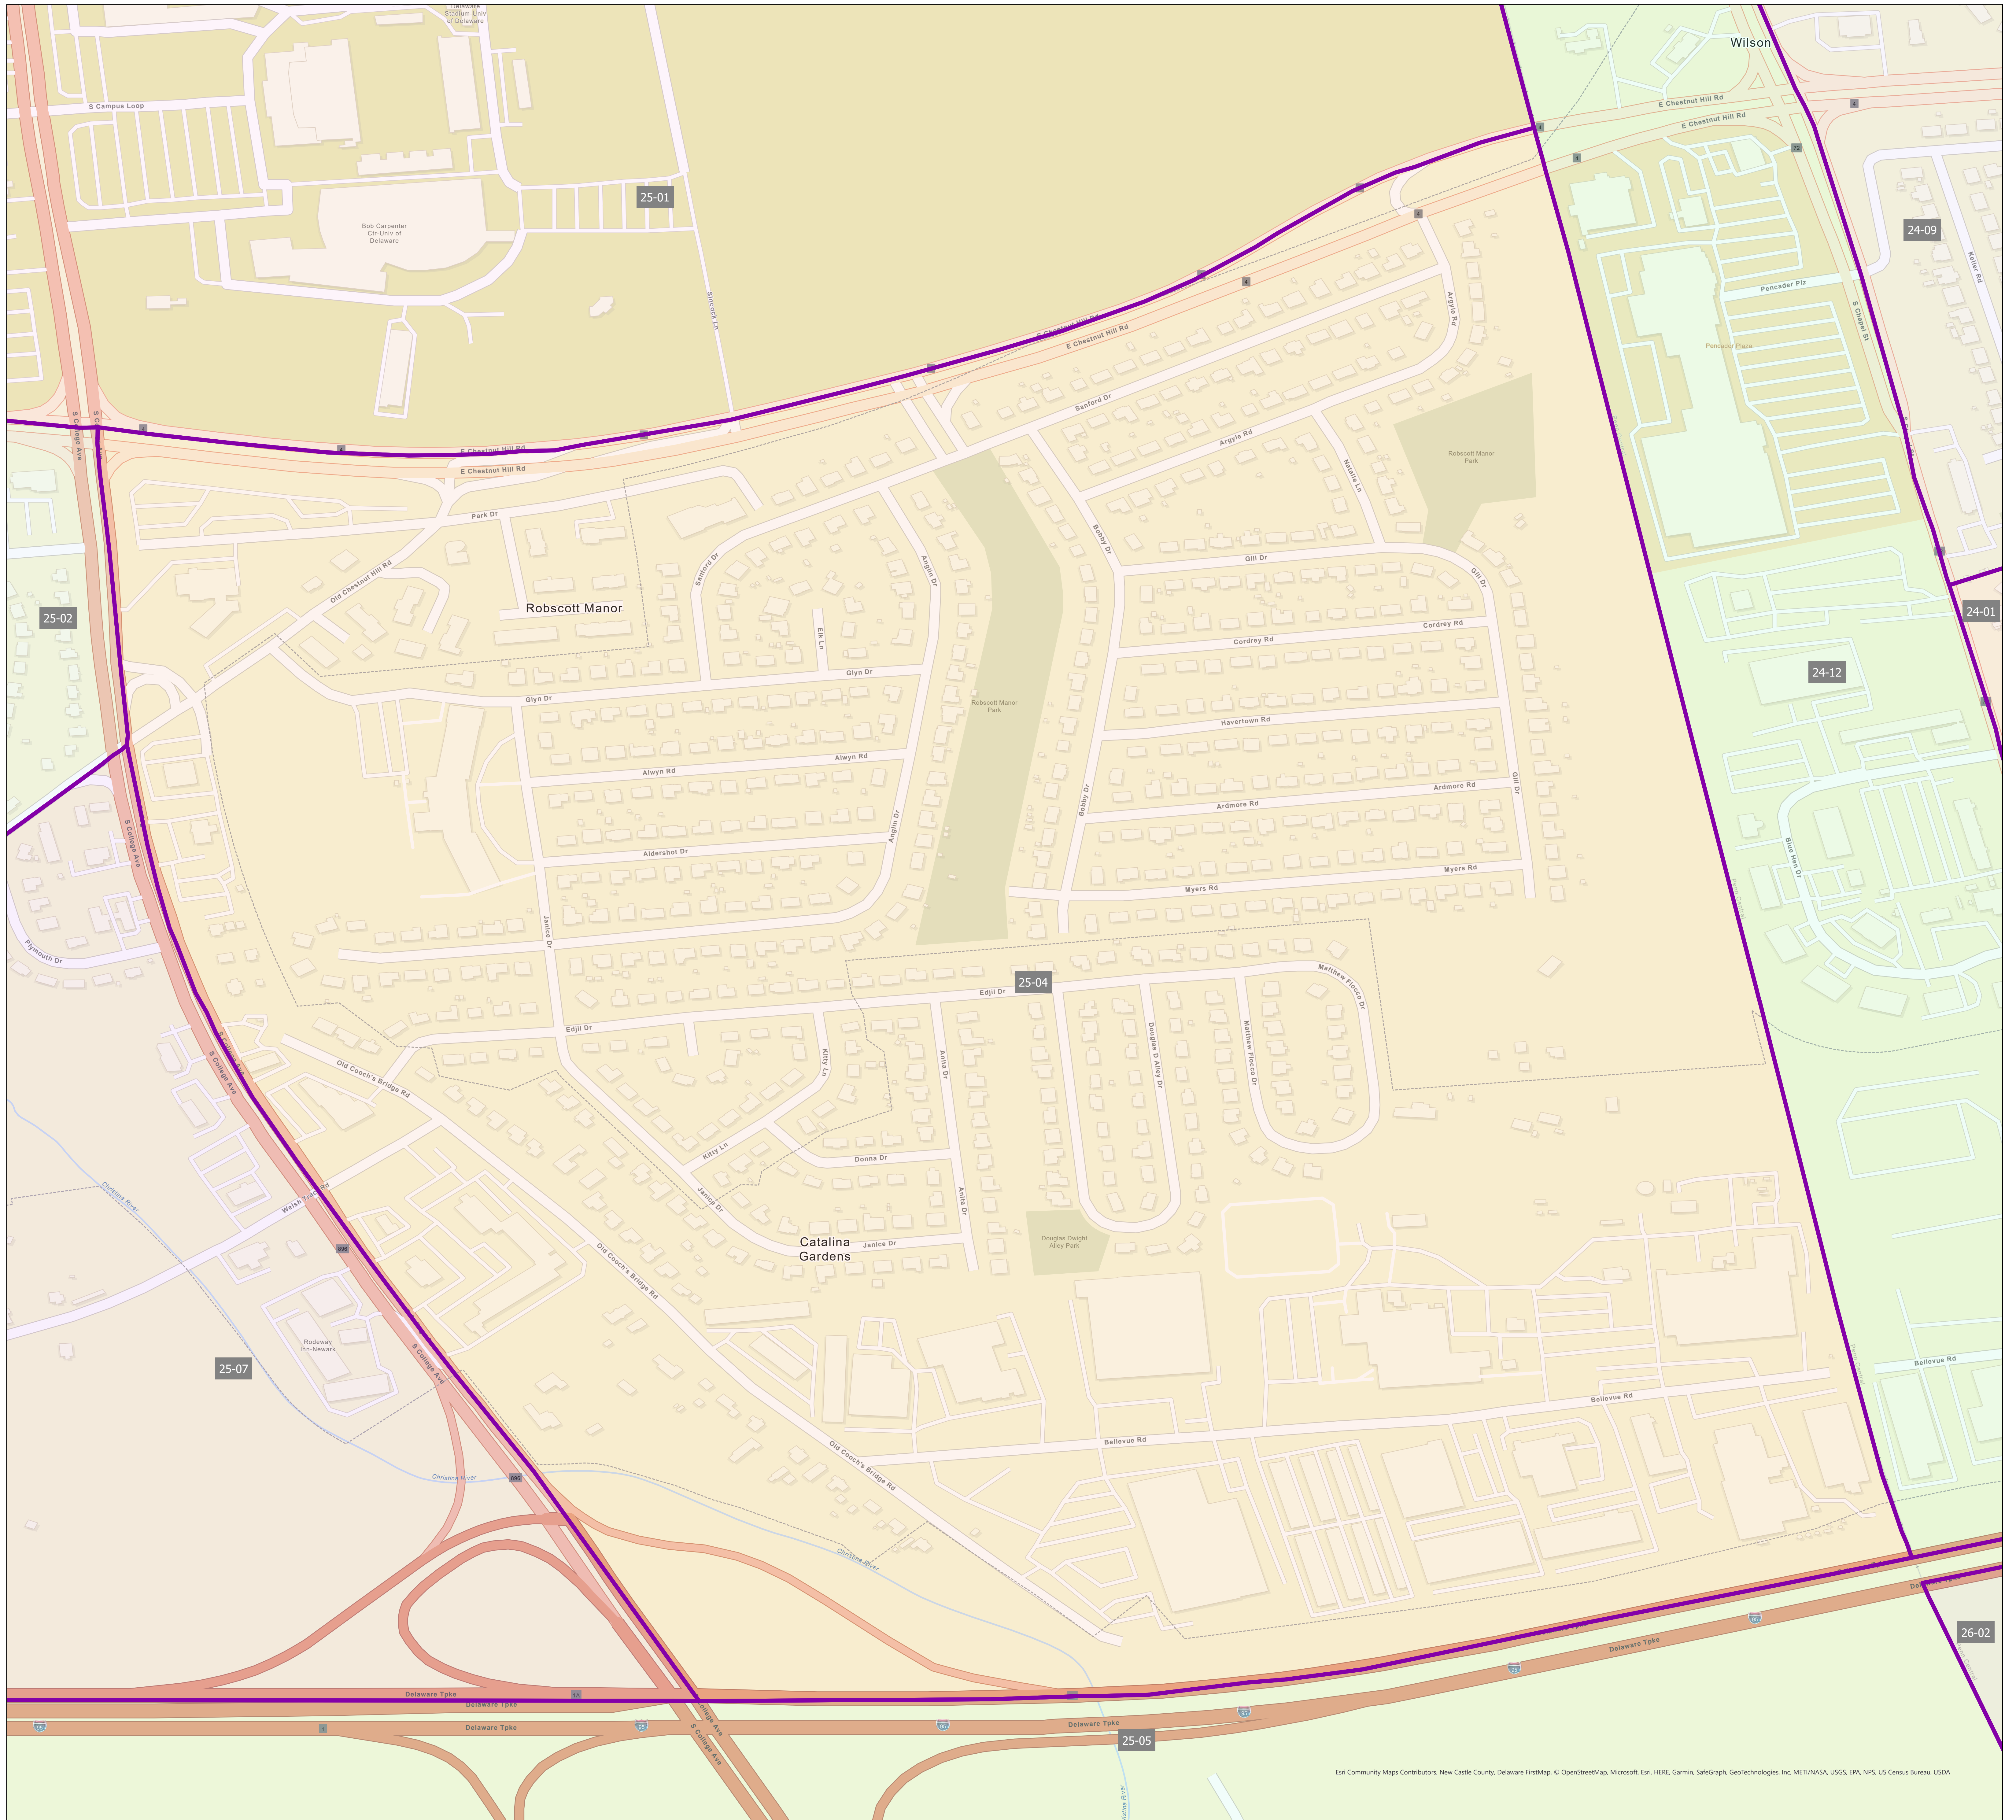

Election District District 25-04