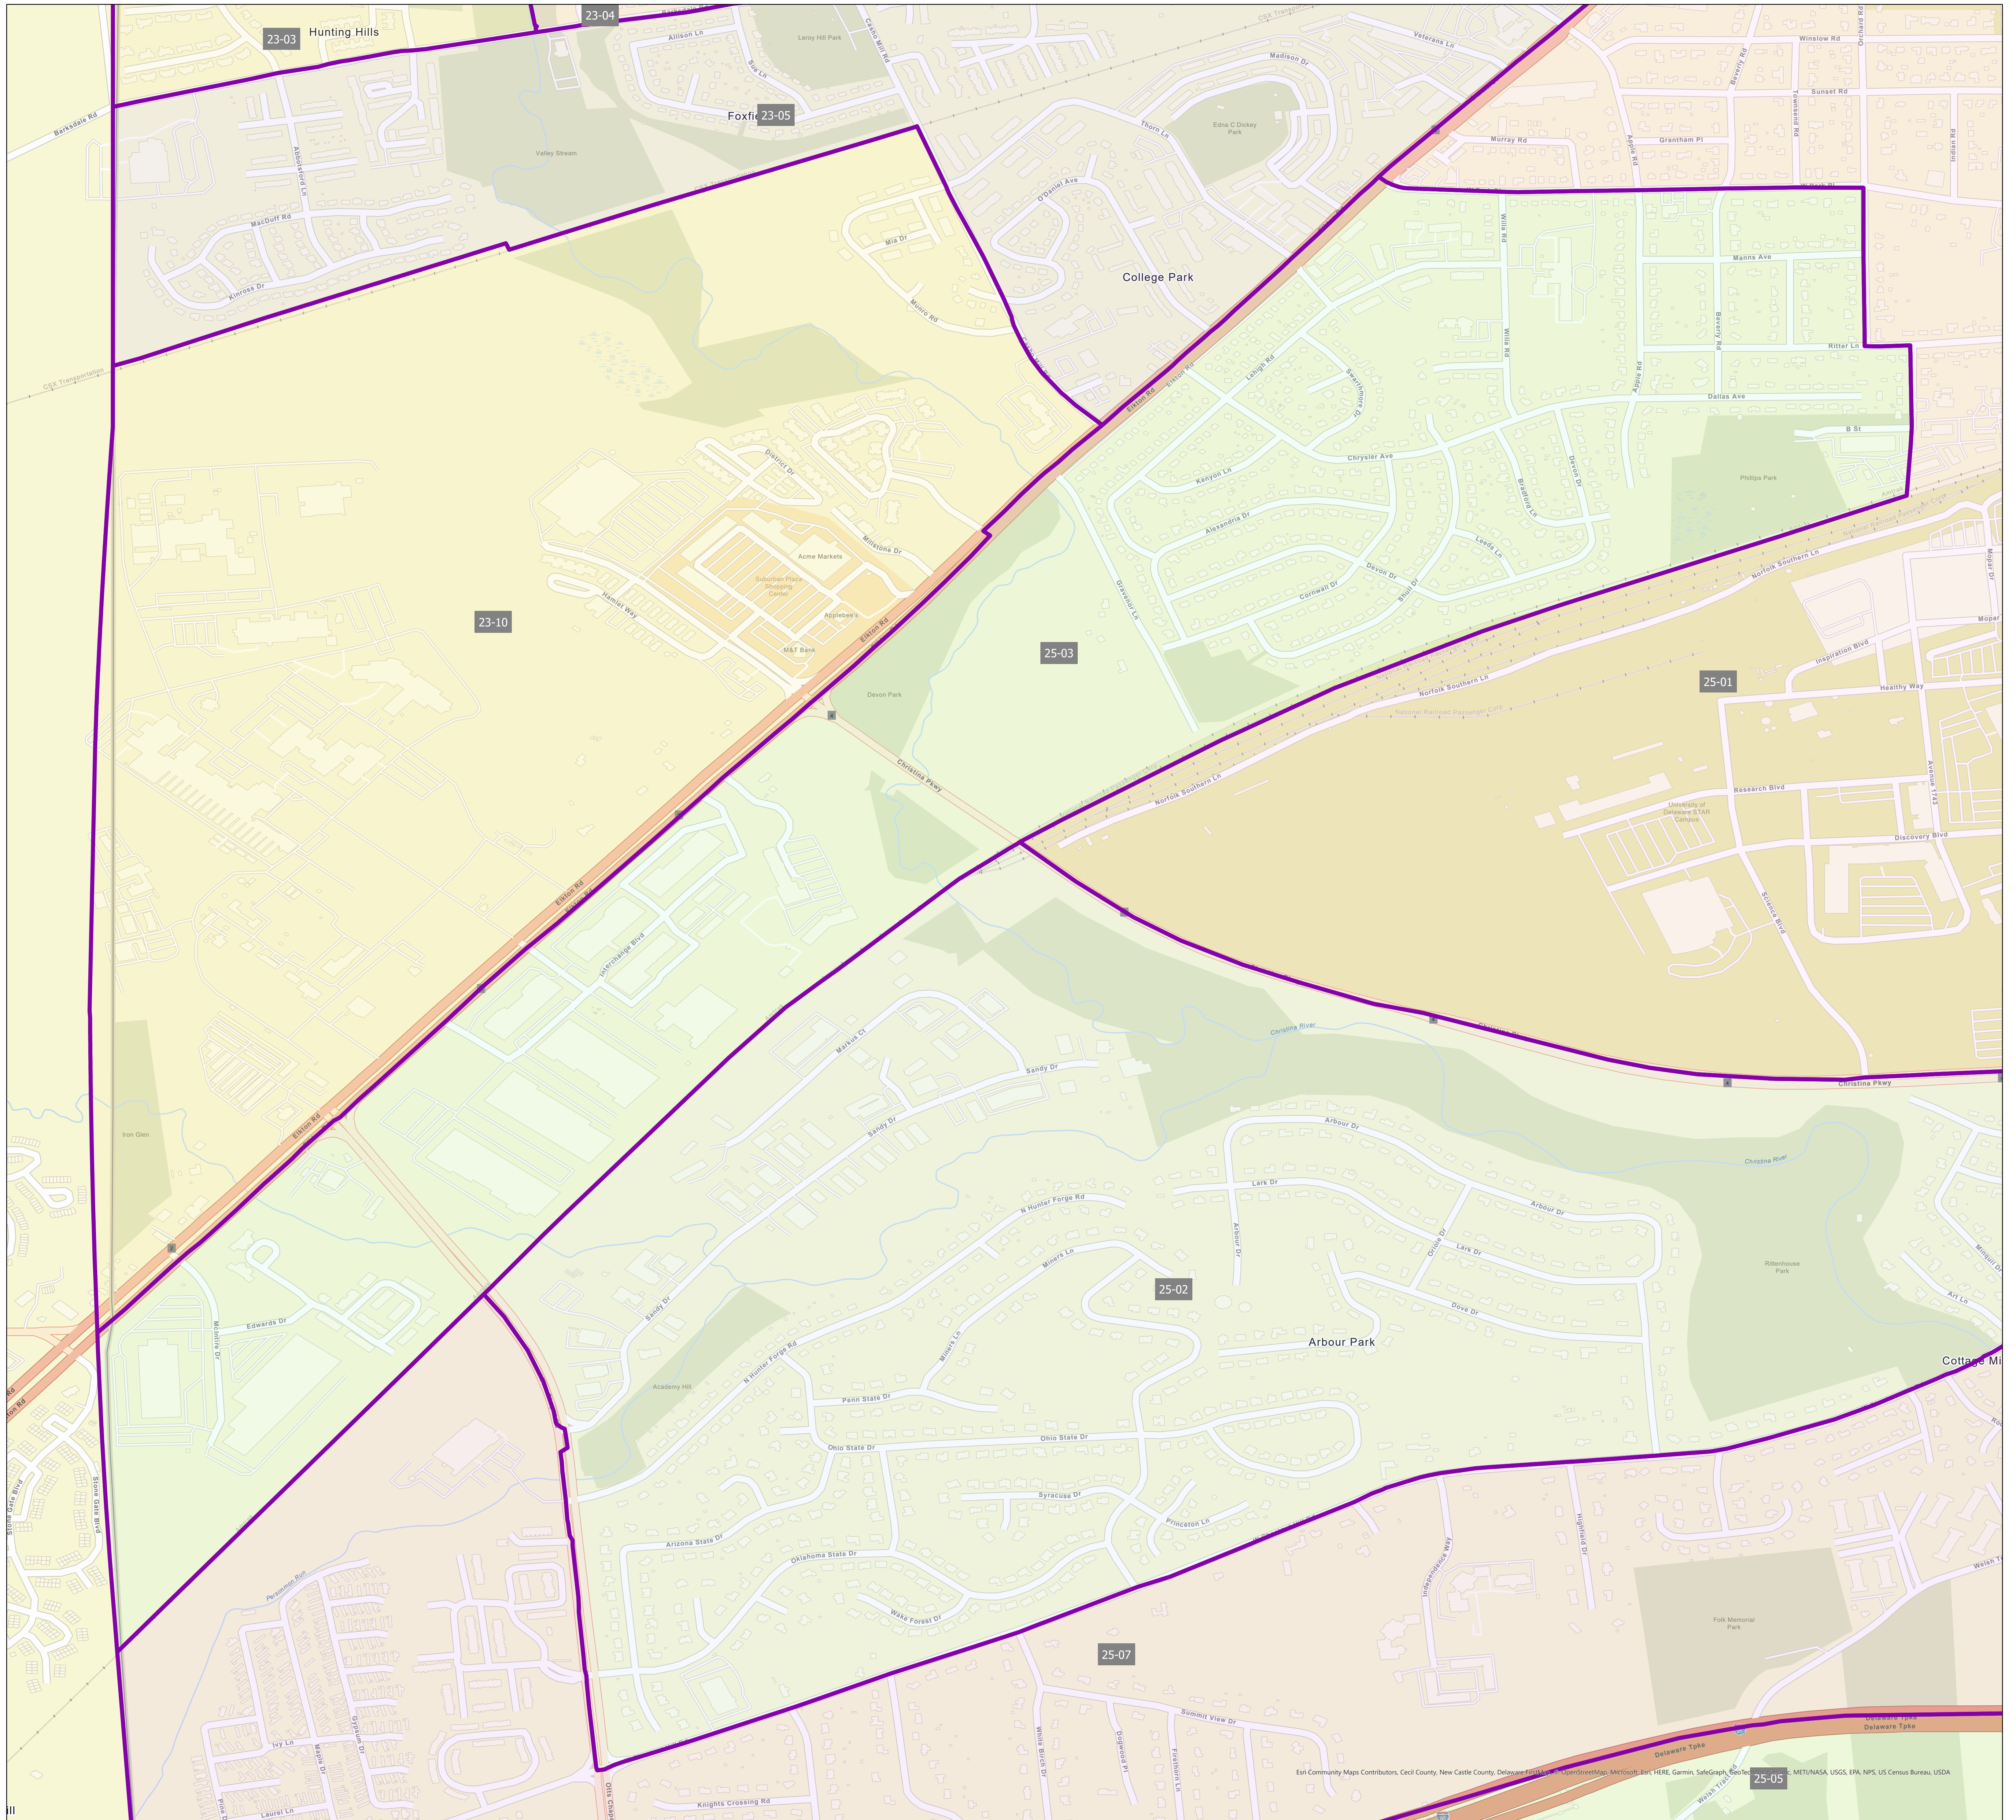

Election District District 25-03