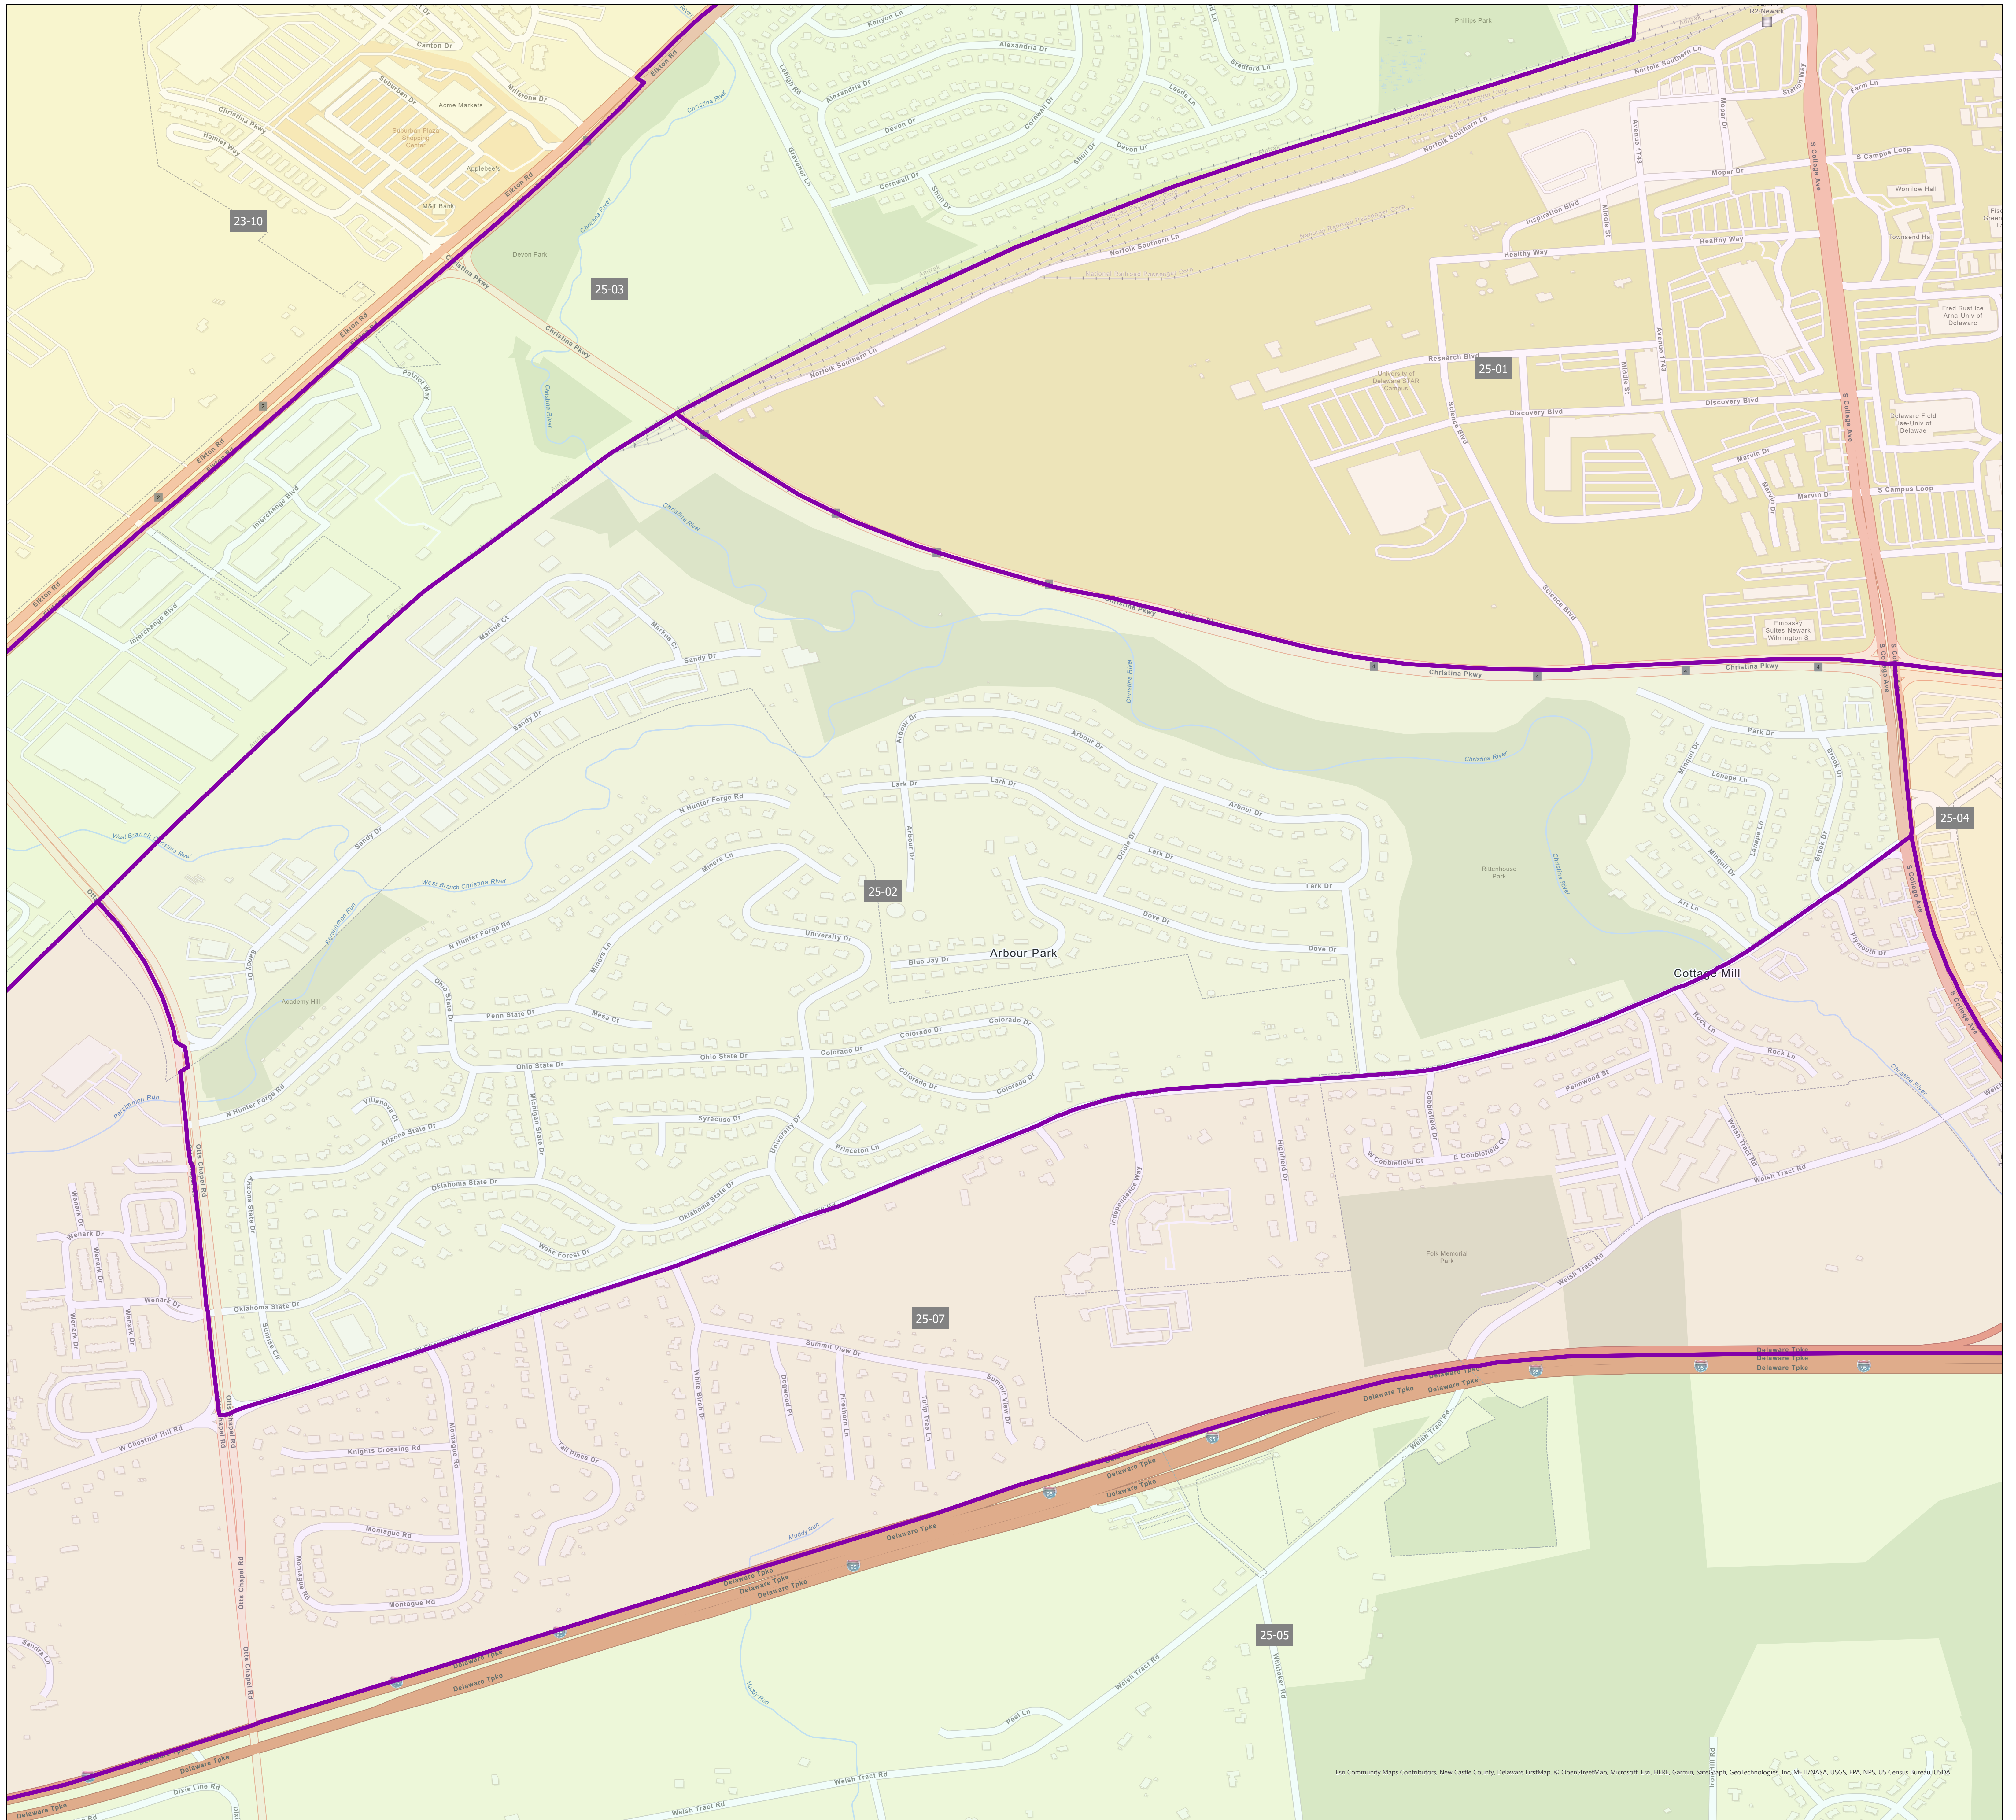

Election District District 25-02