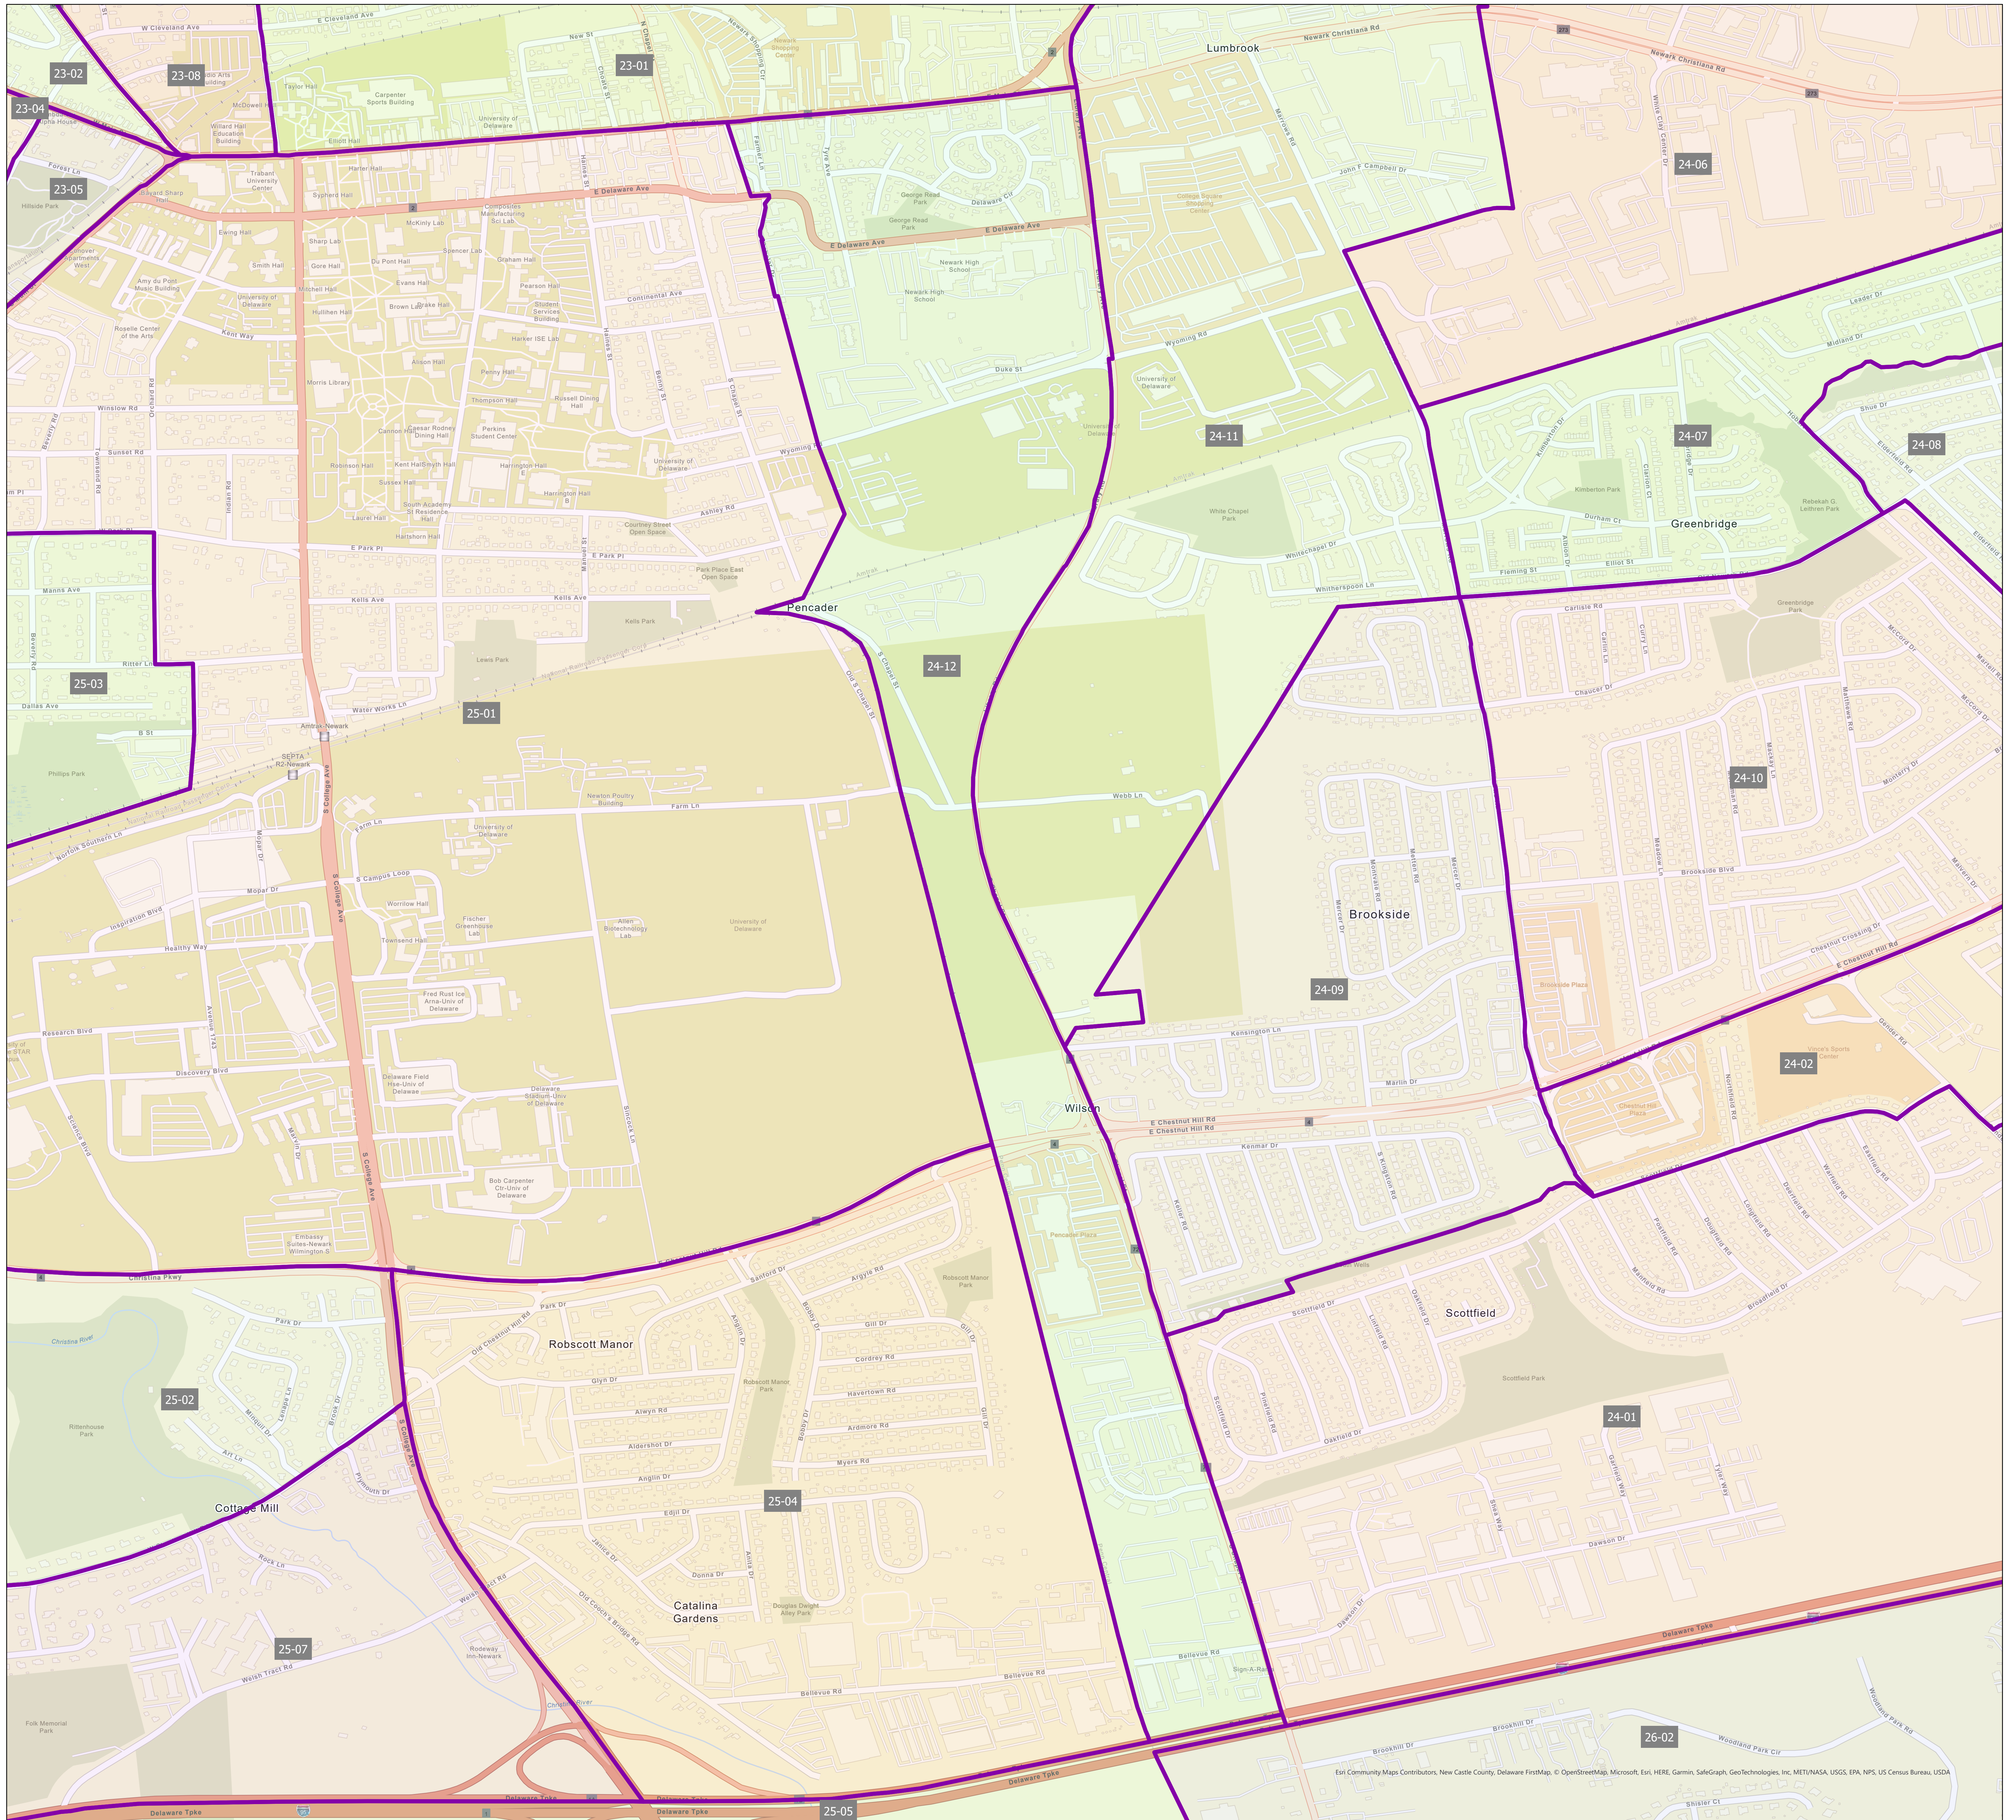

Election District District 24-12