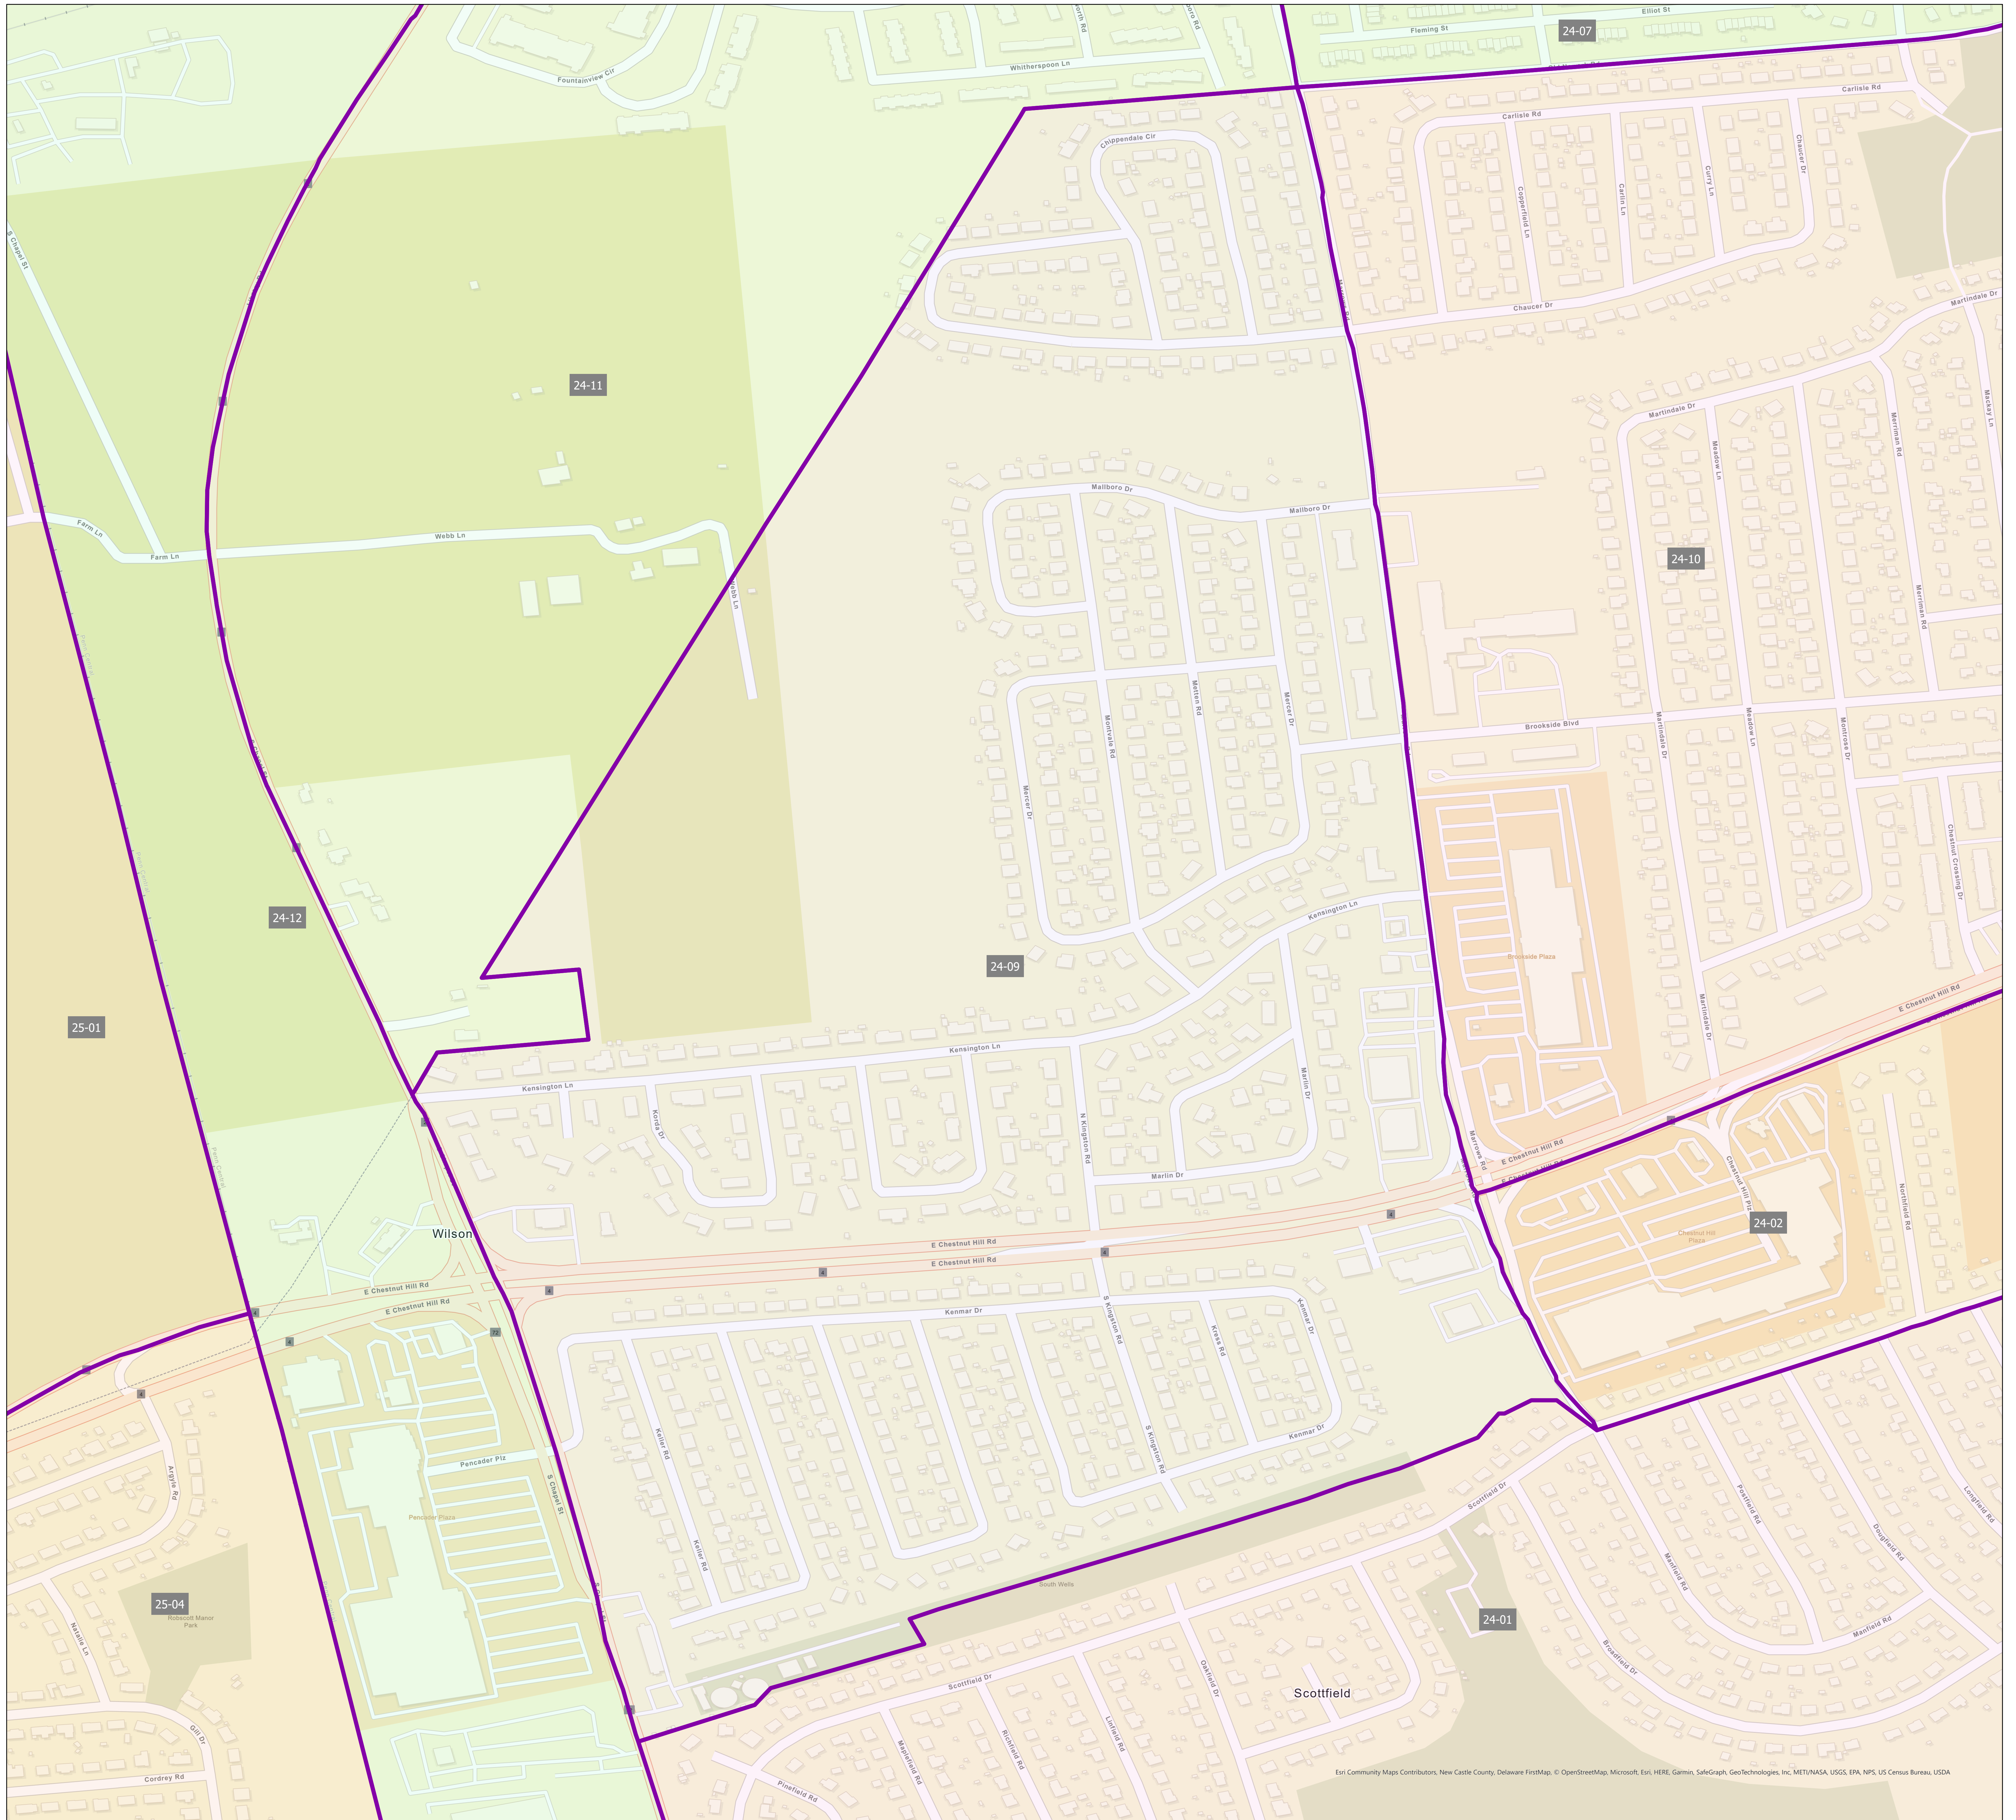

Election District District 24-09