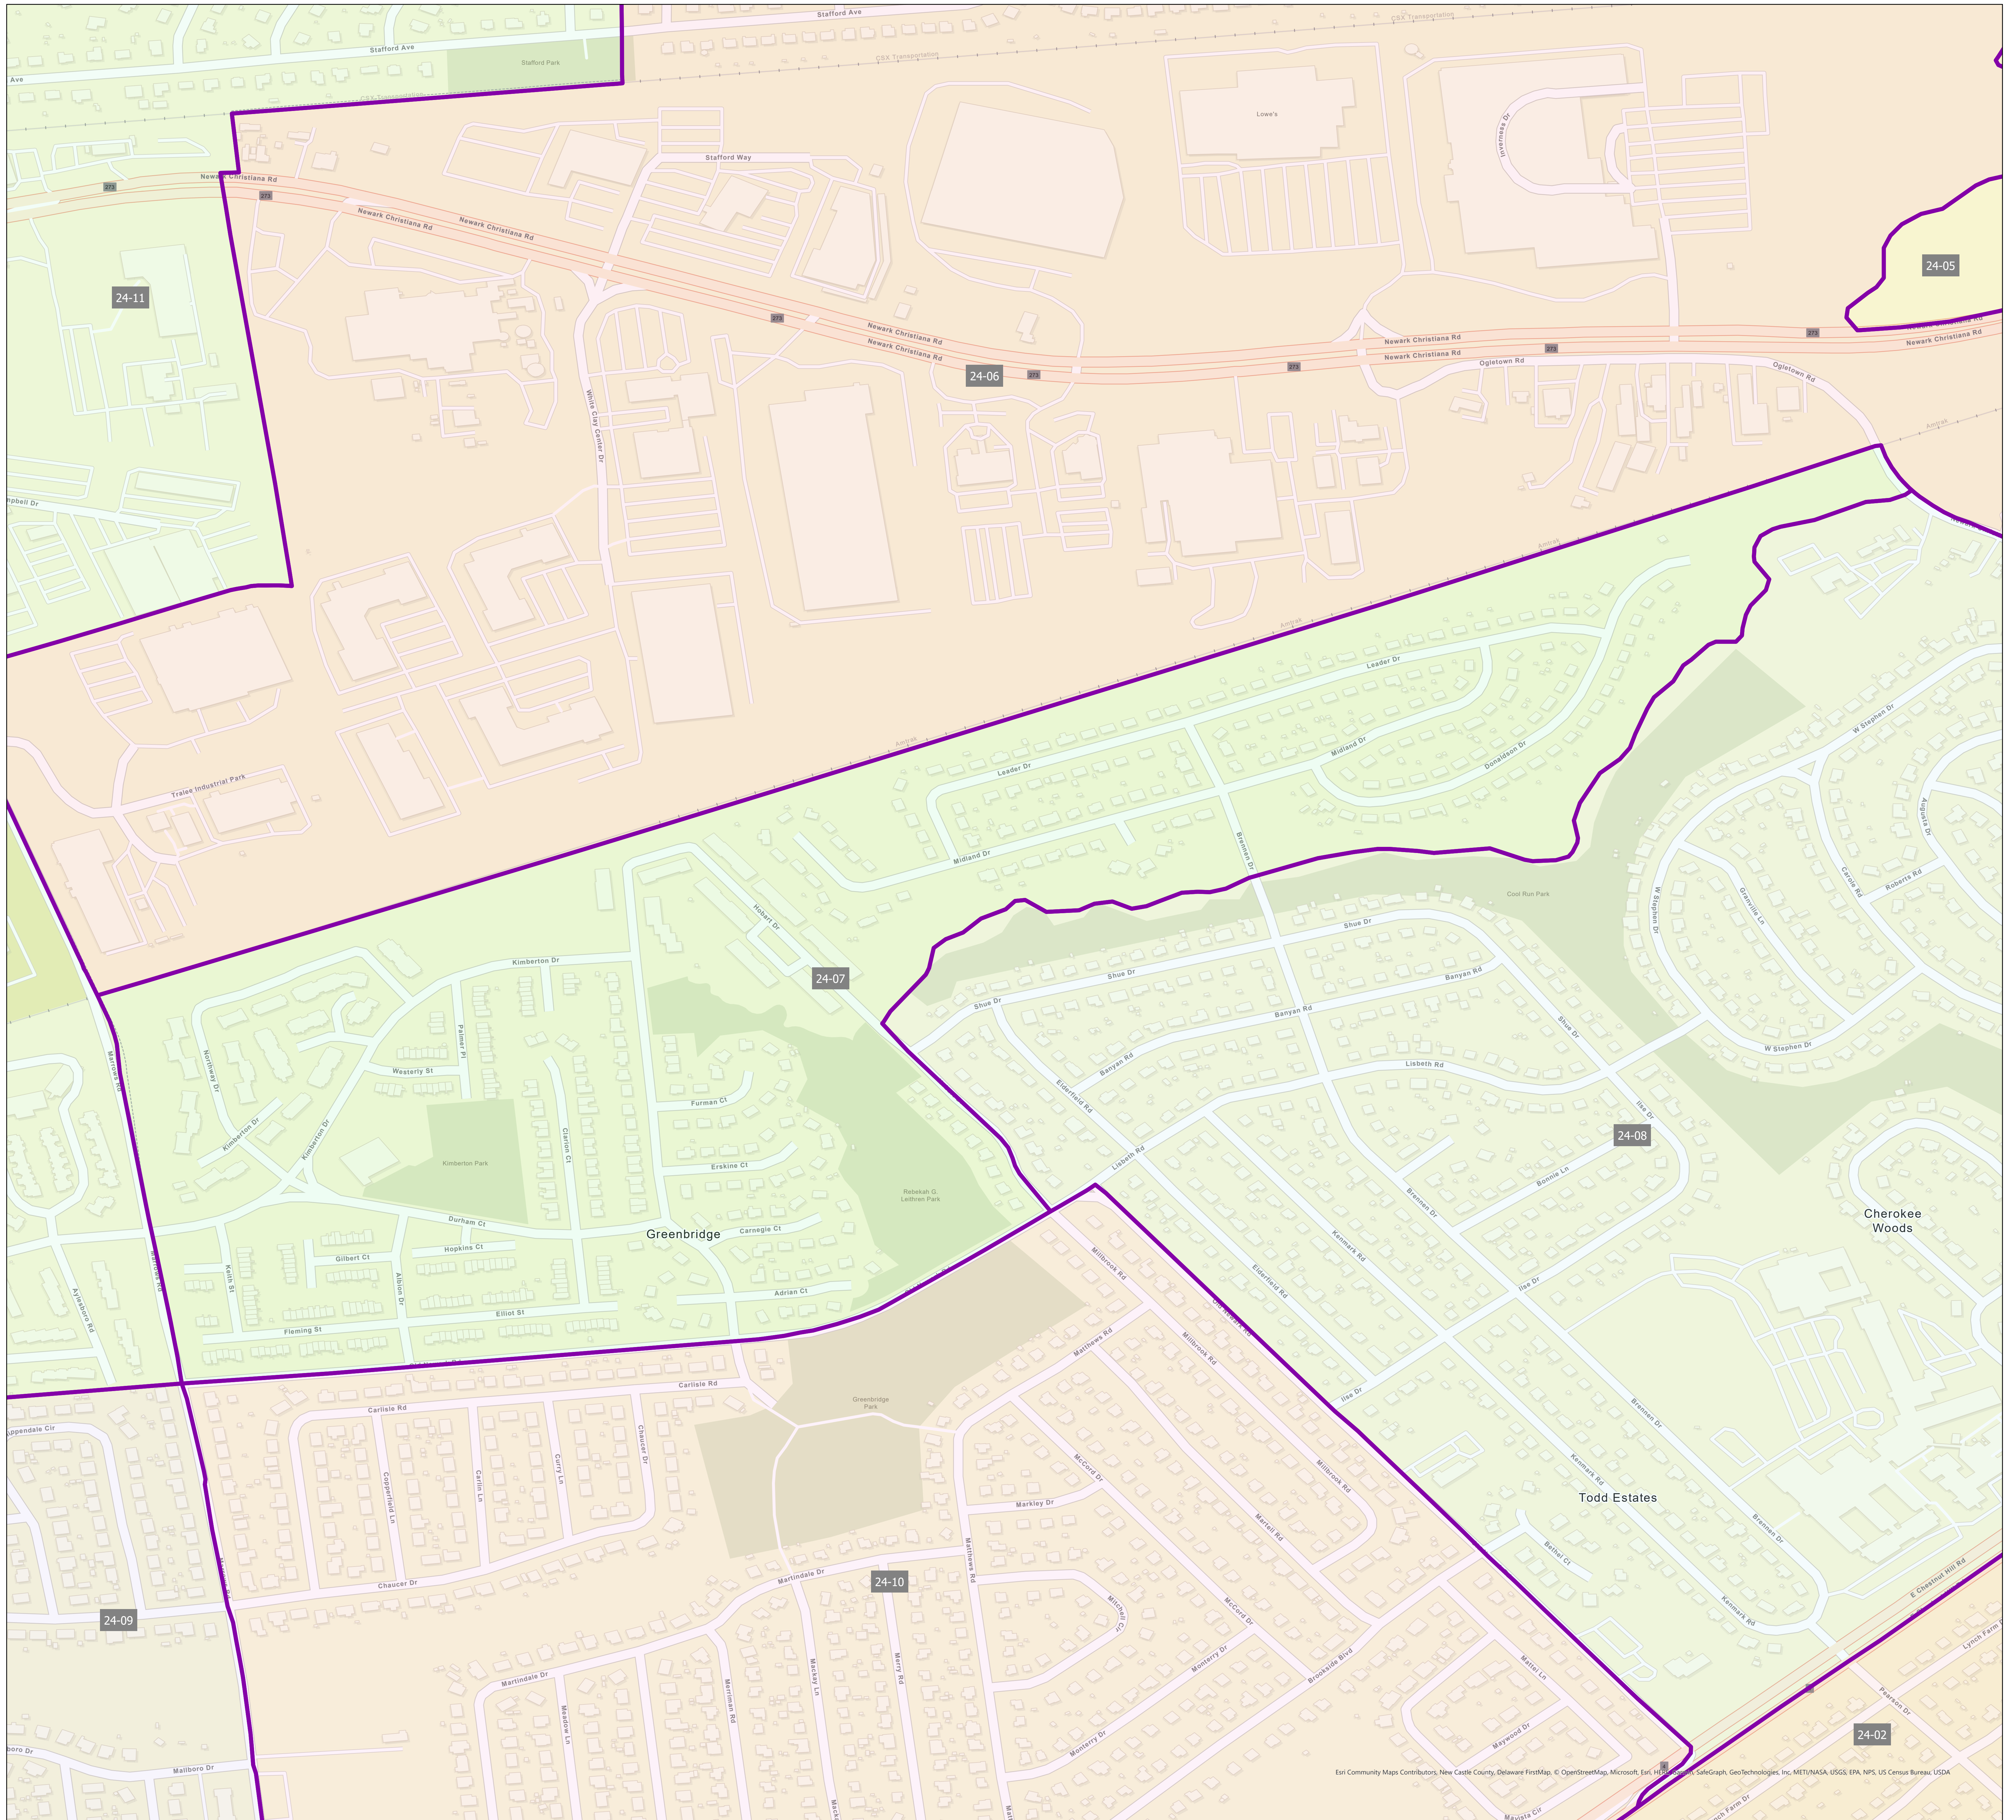

Election District District 24-07