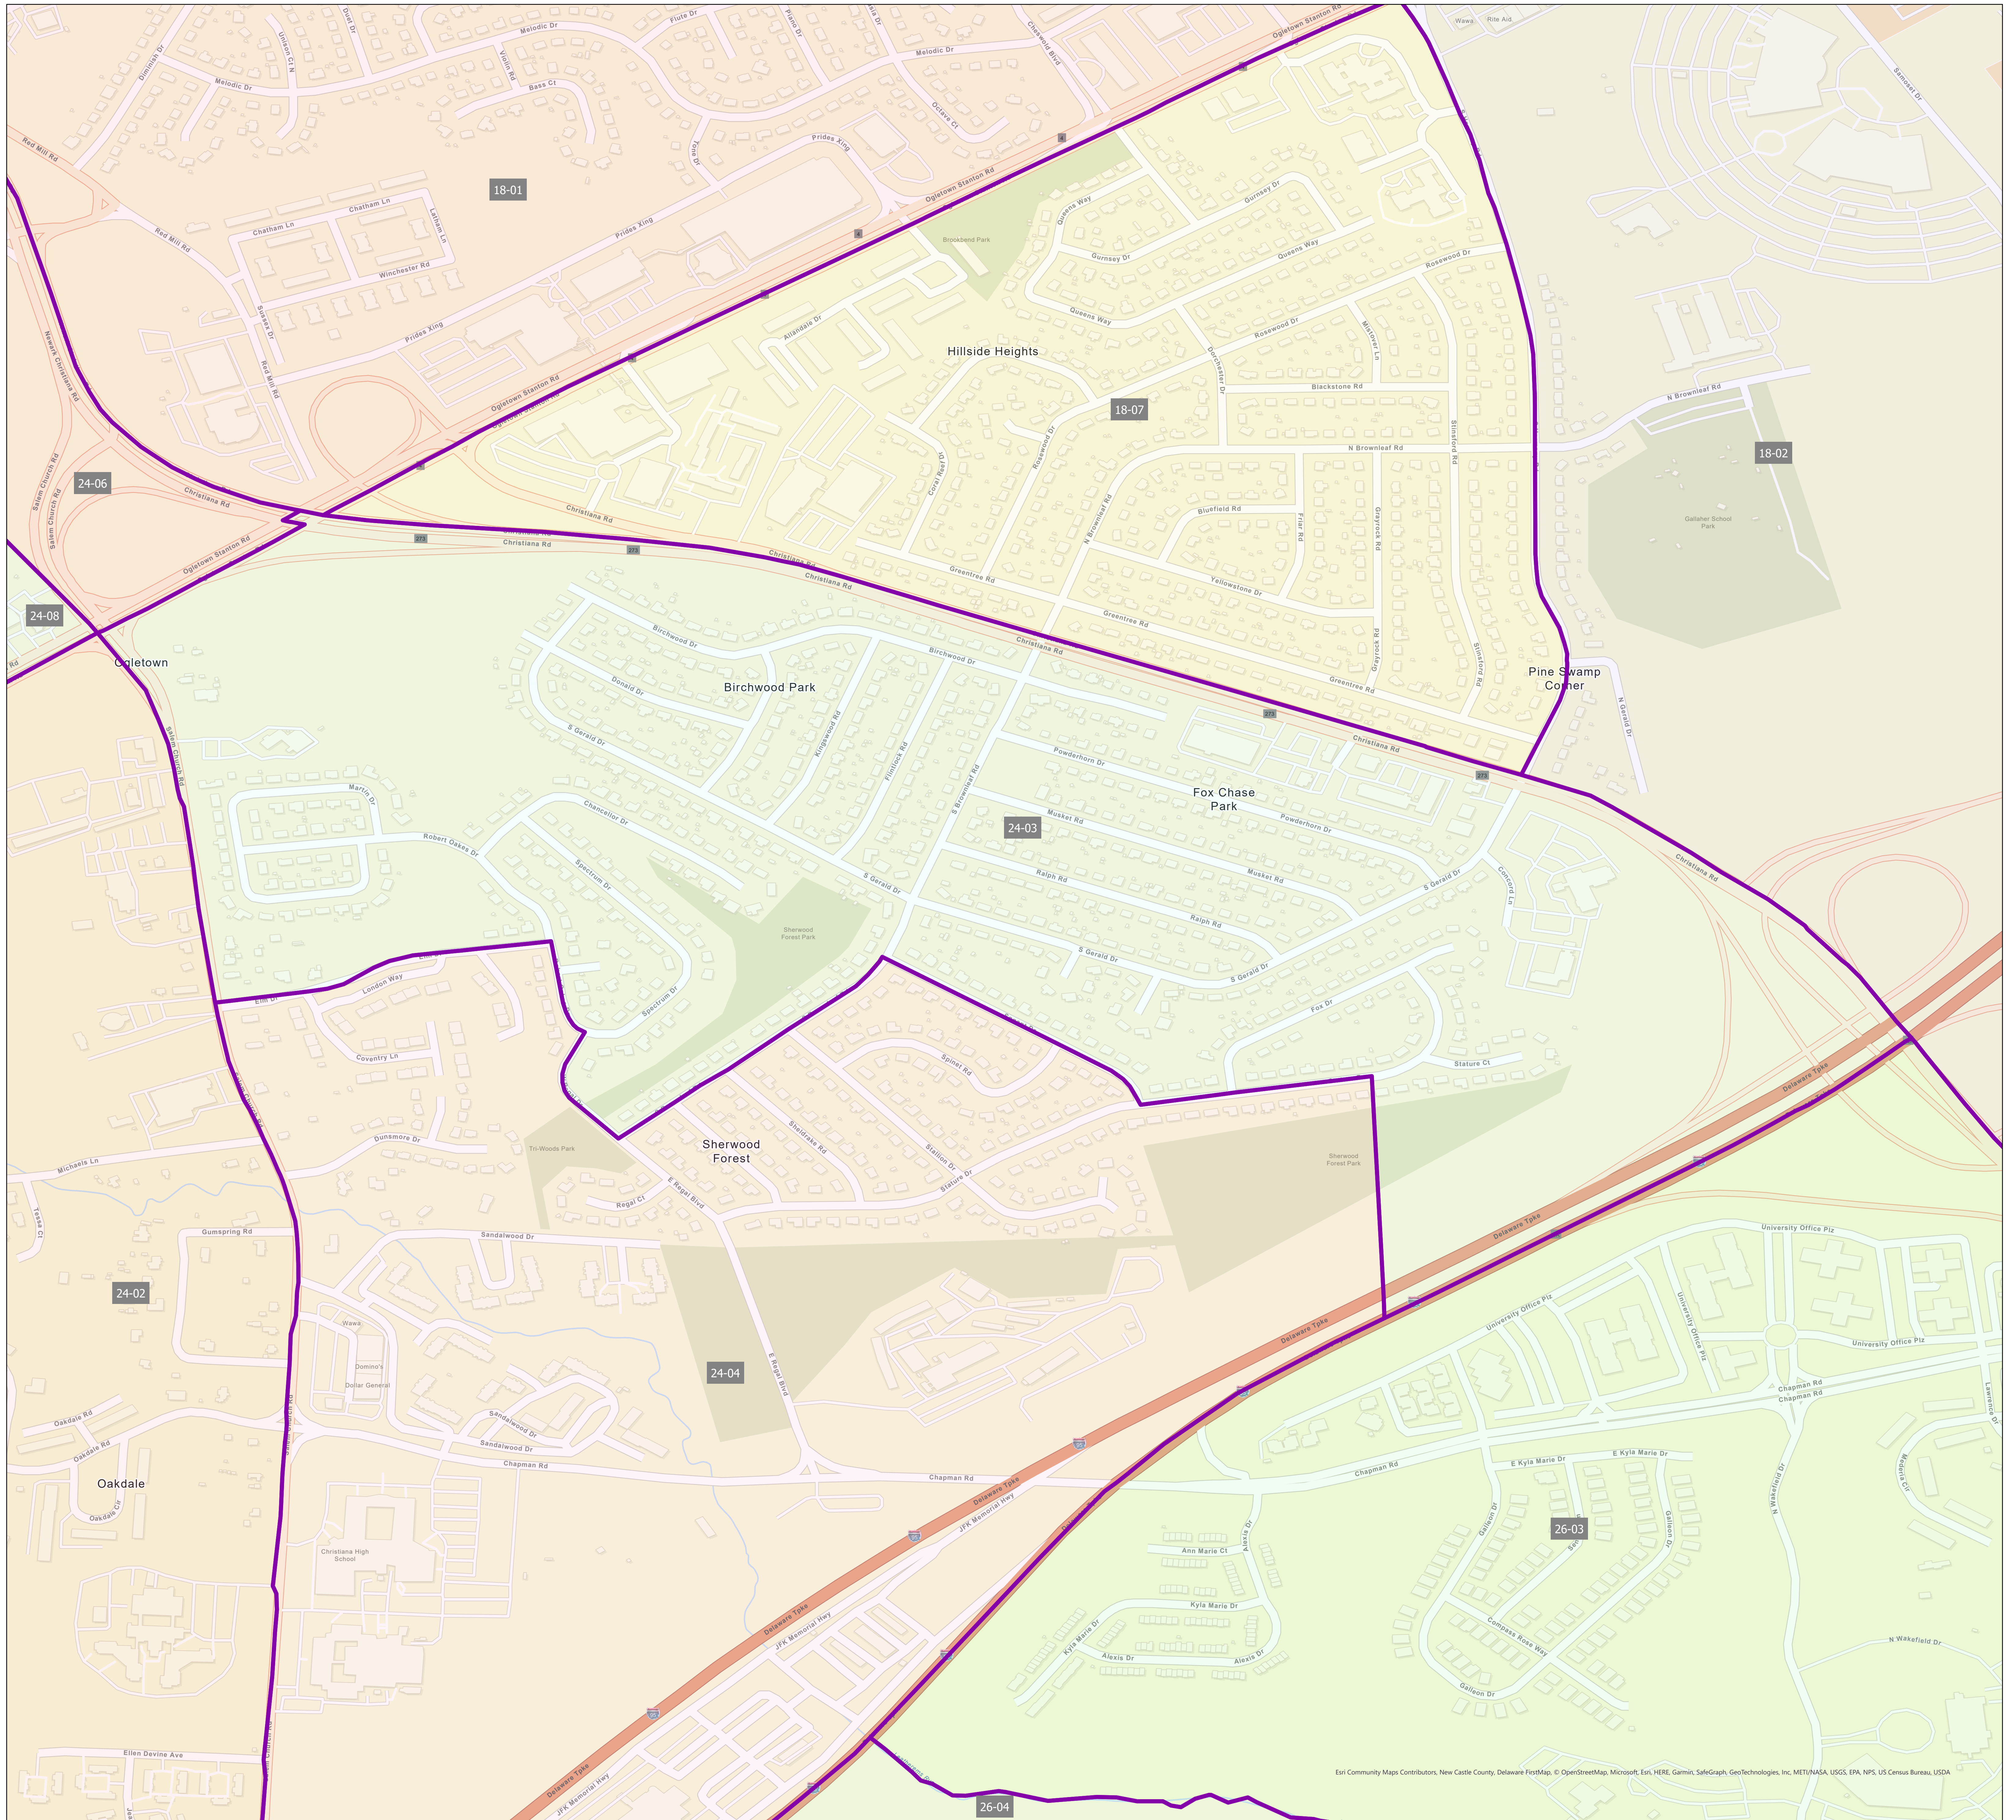

Election District District 24-03