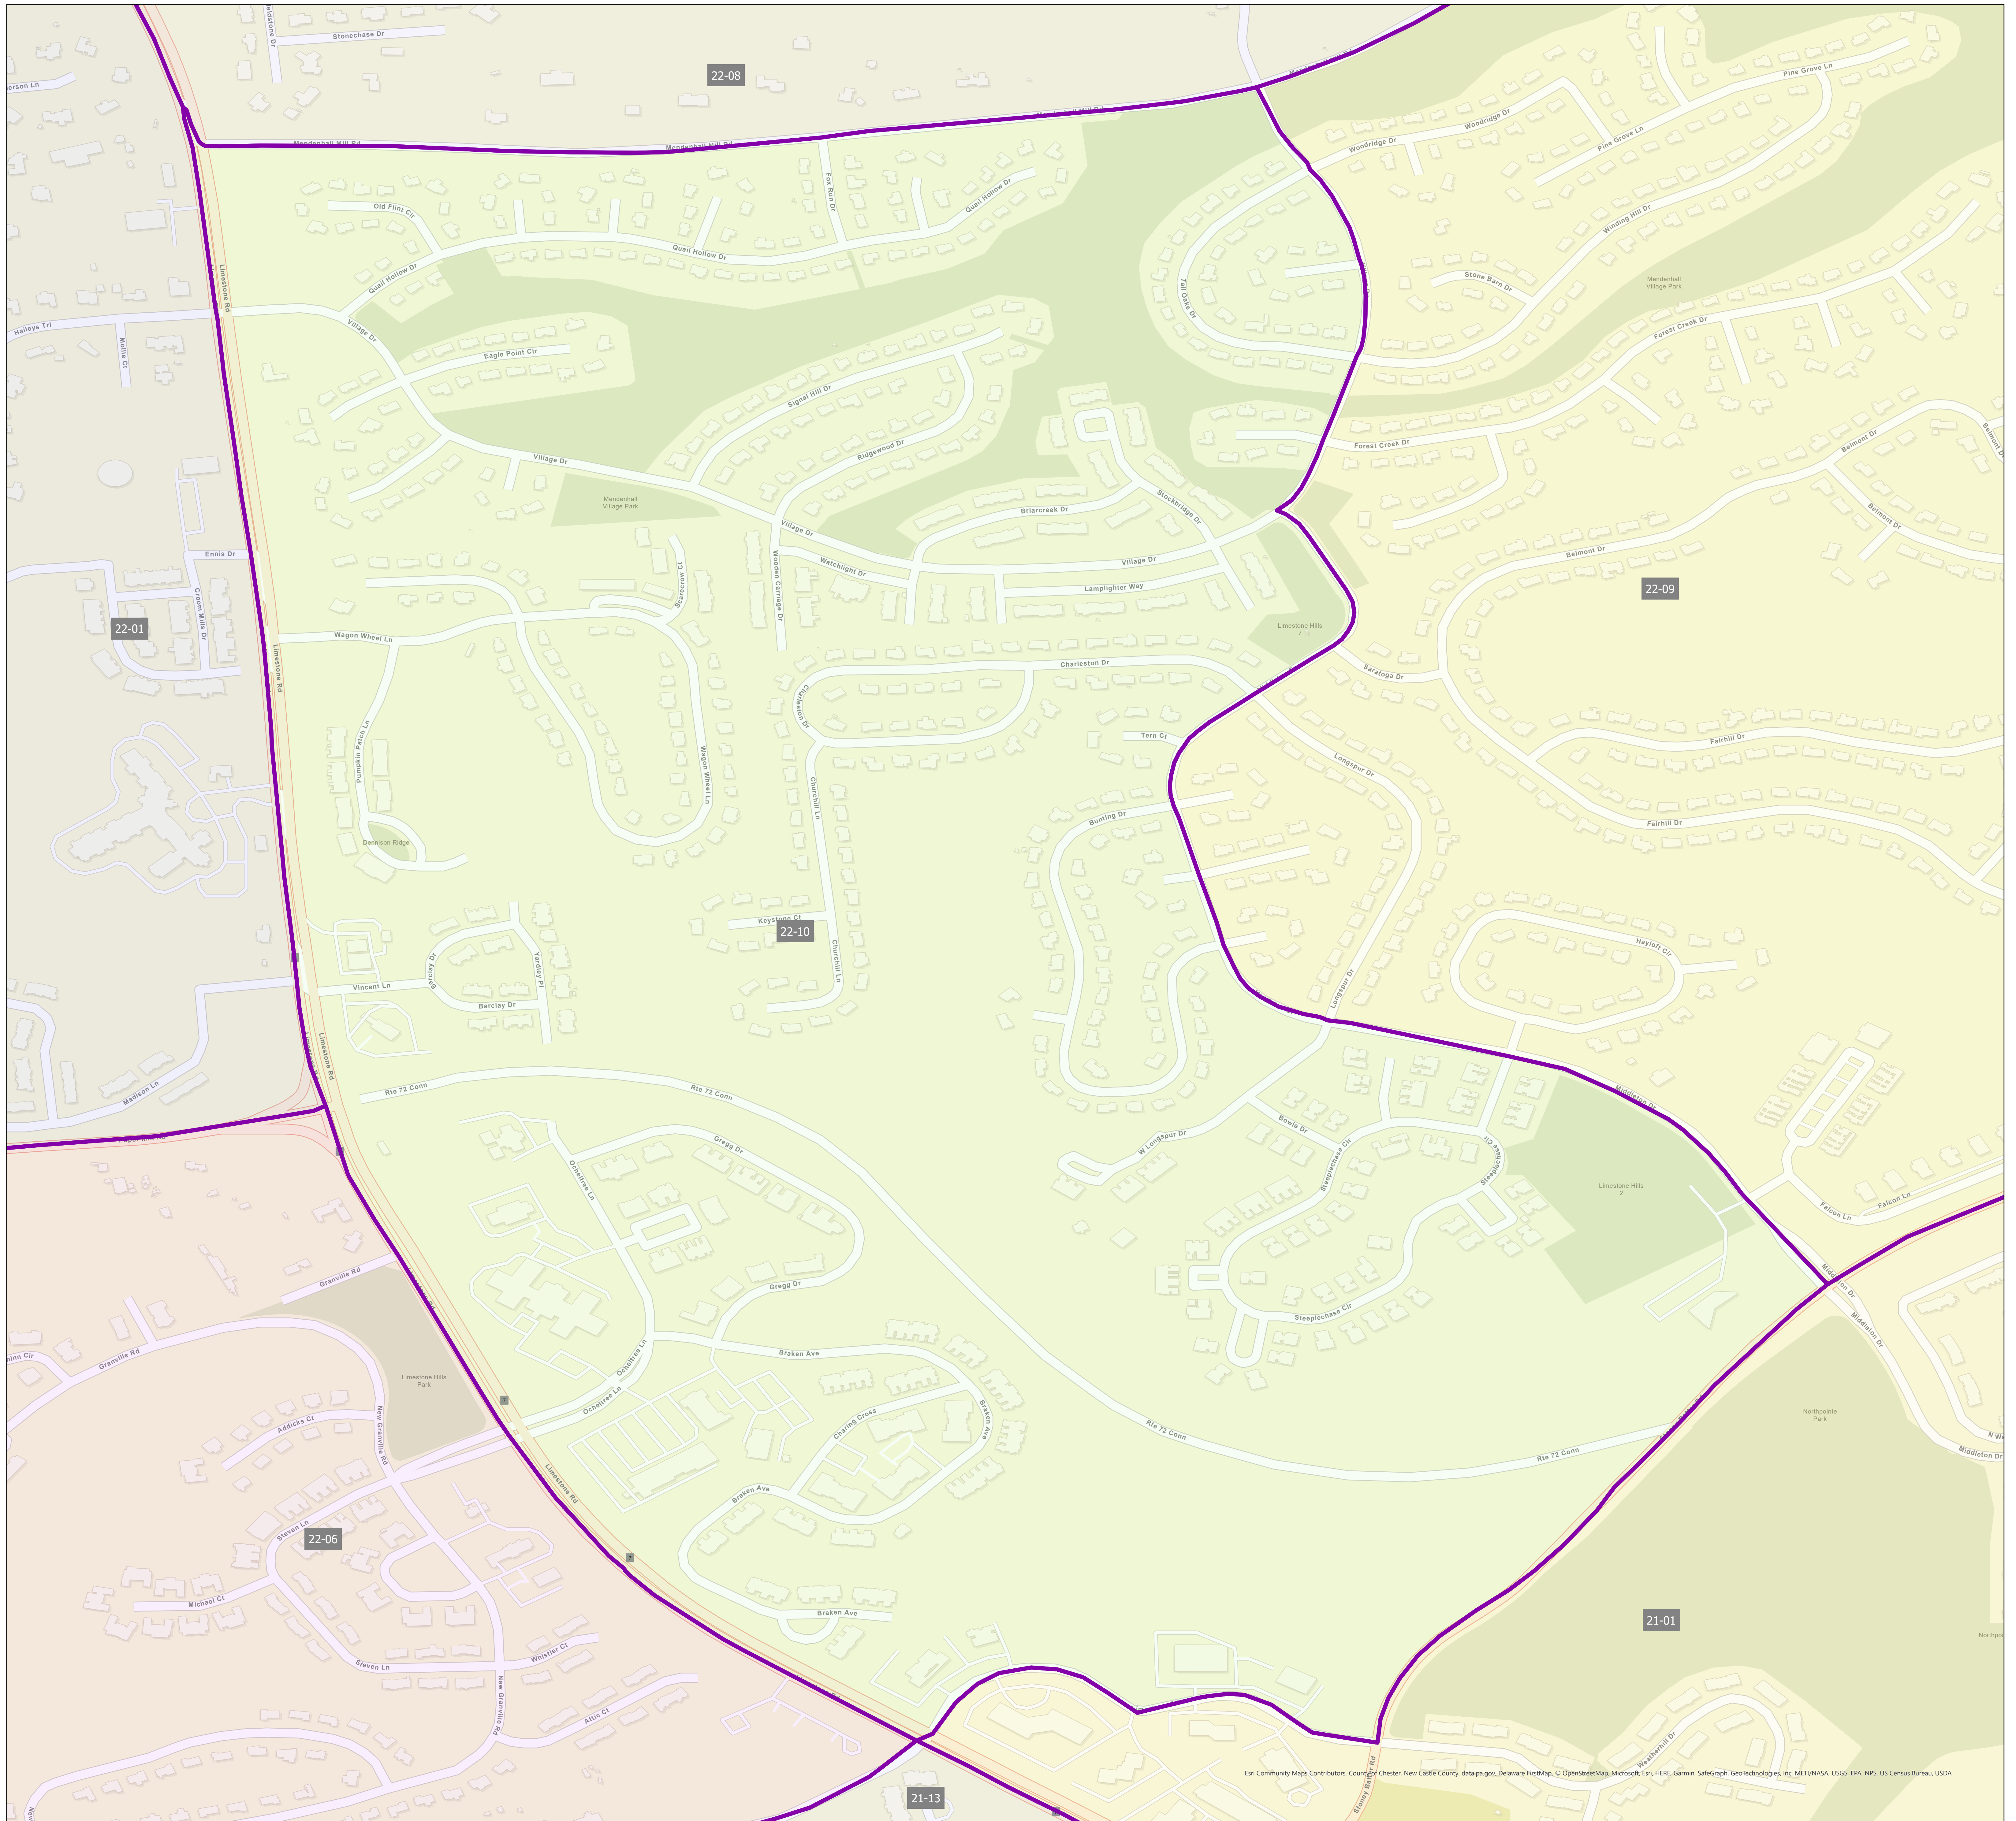

Election District District 22-10