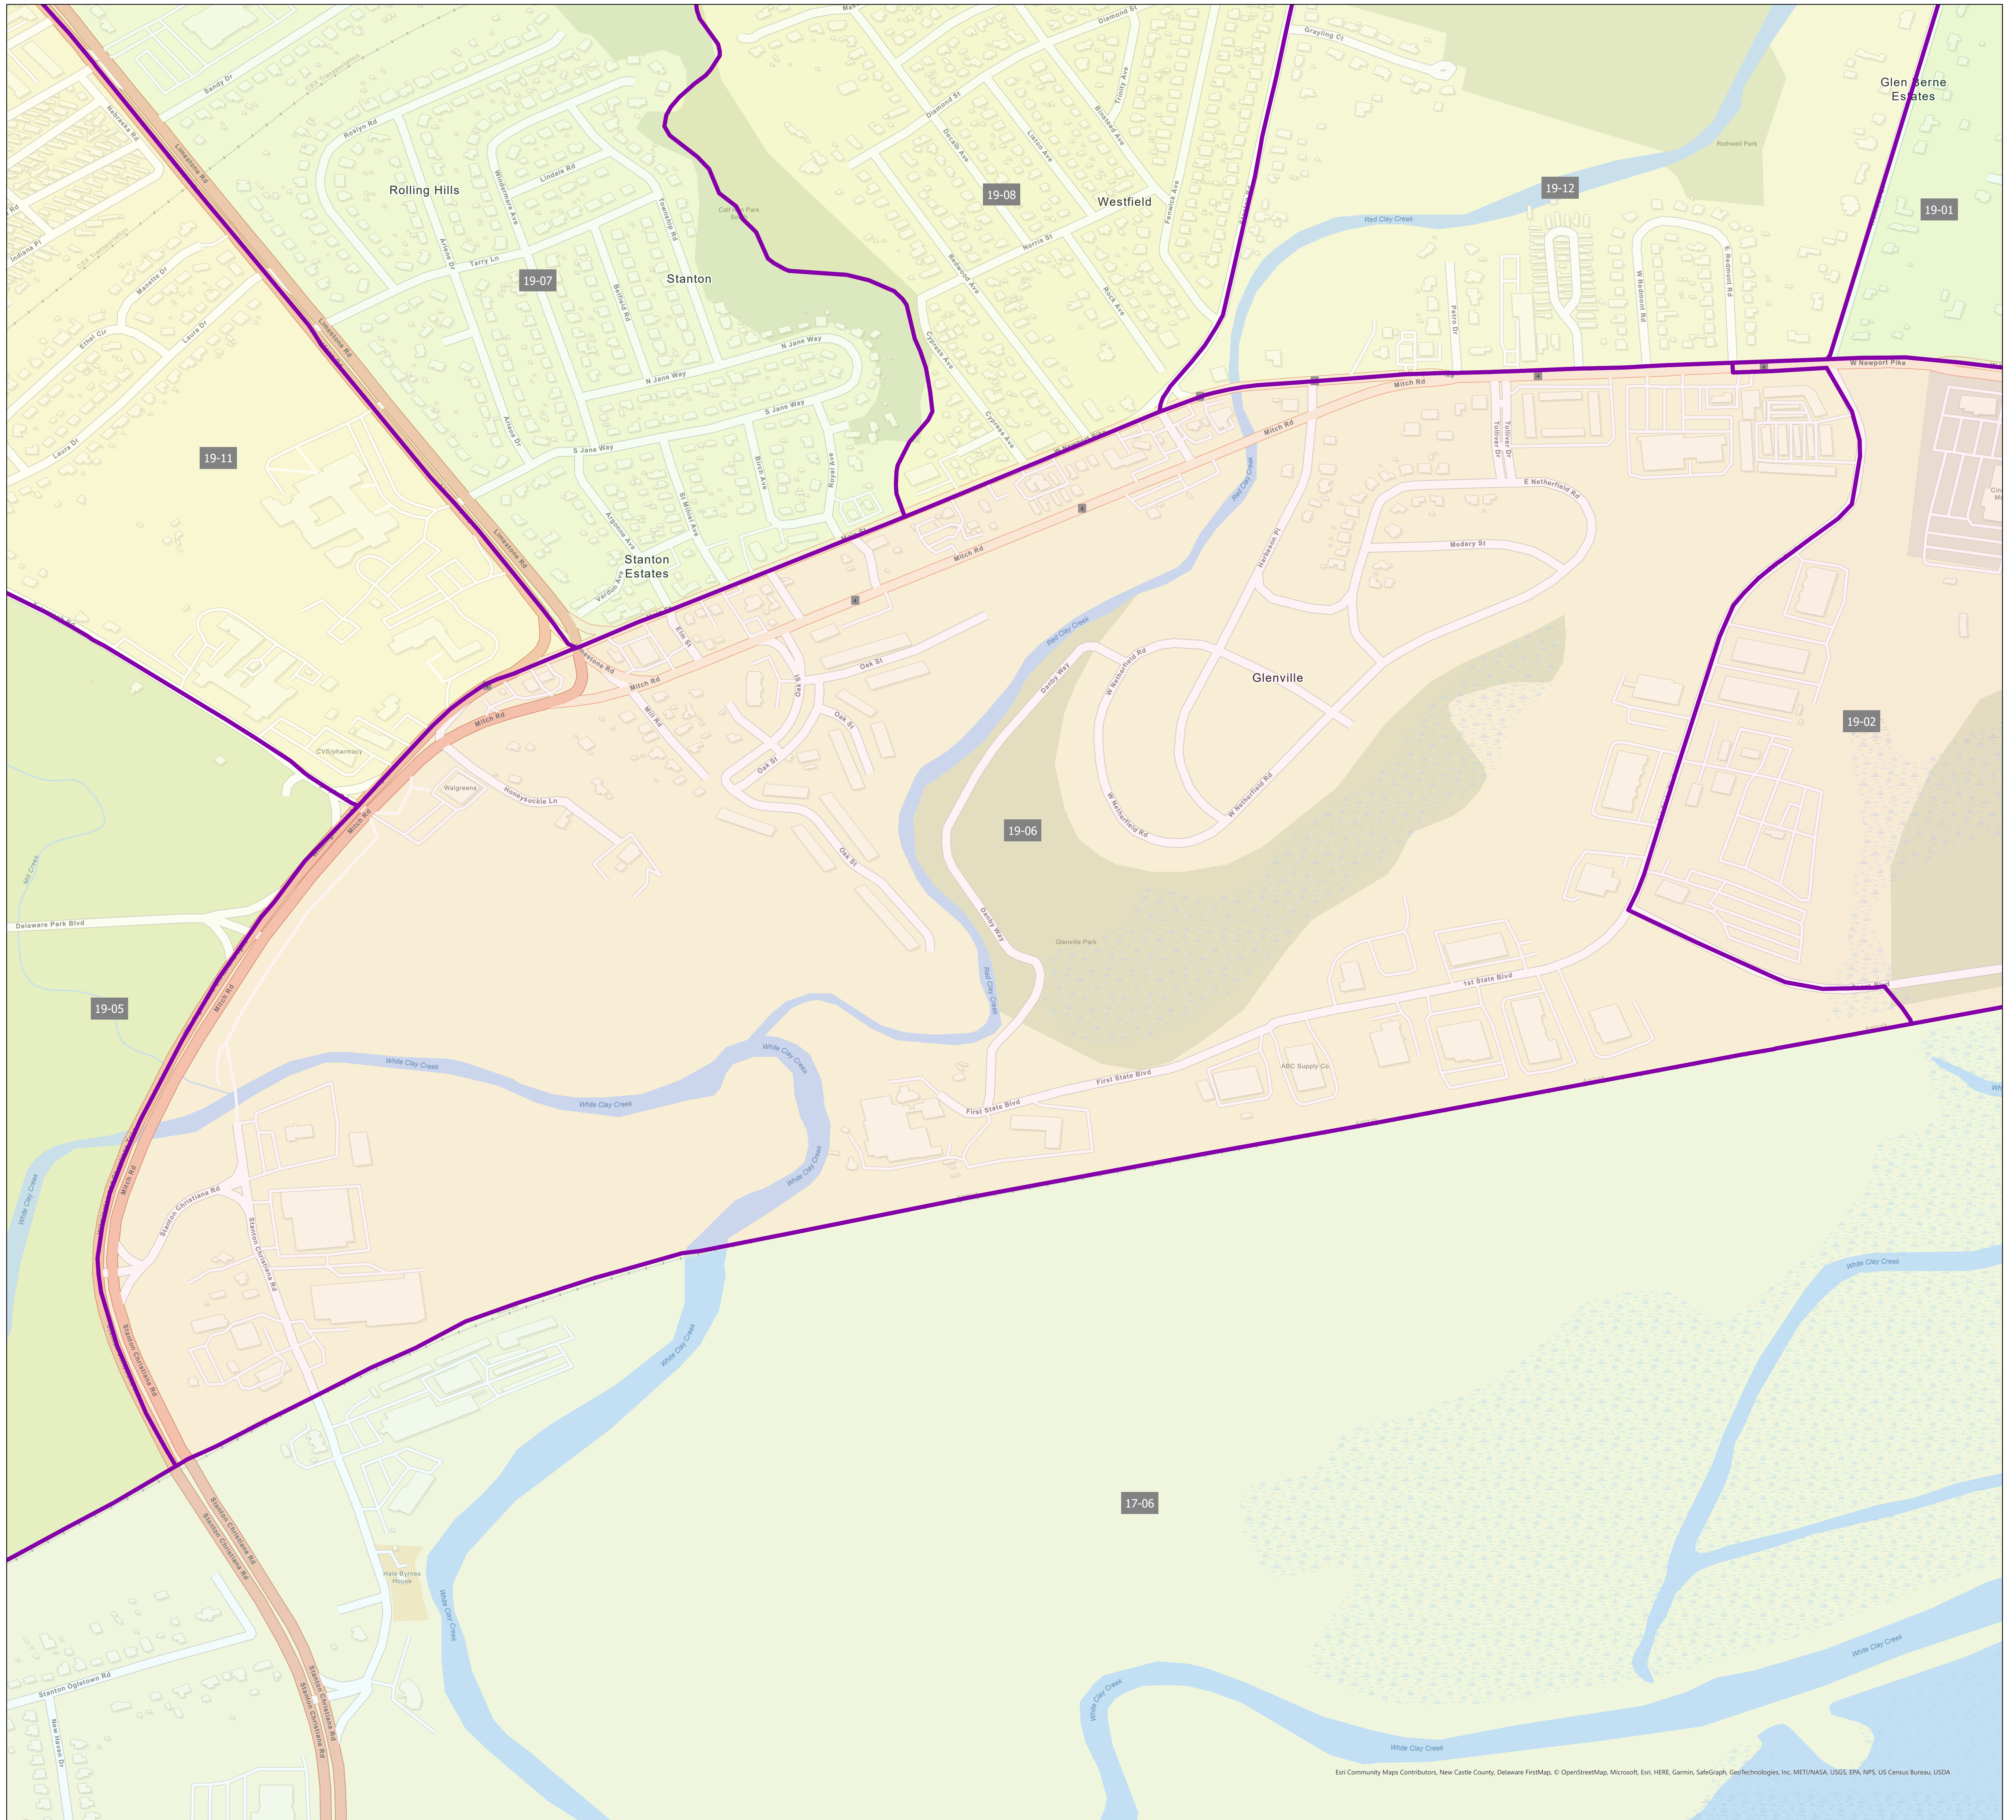

Election District District 19-06