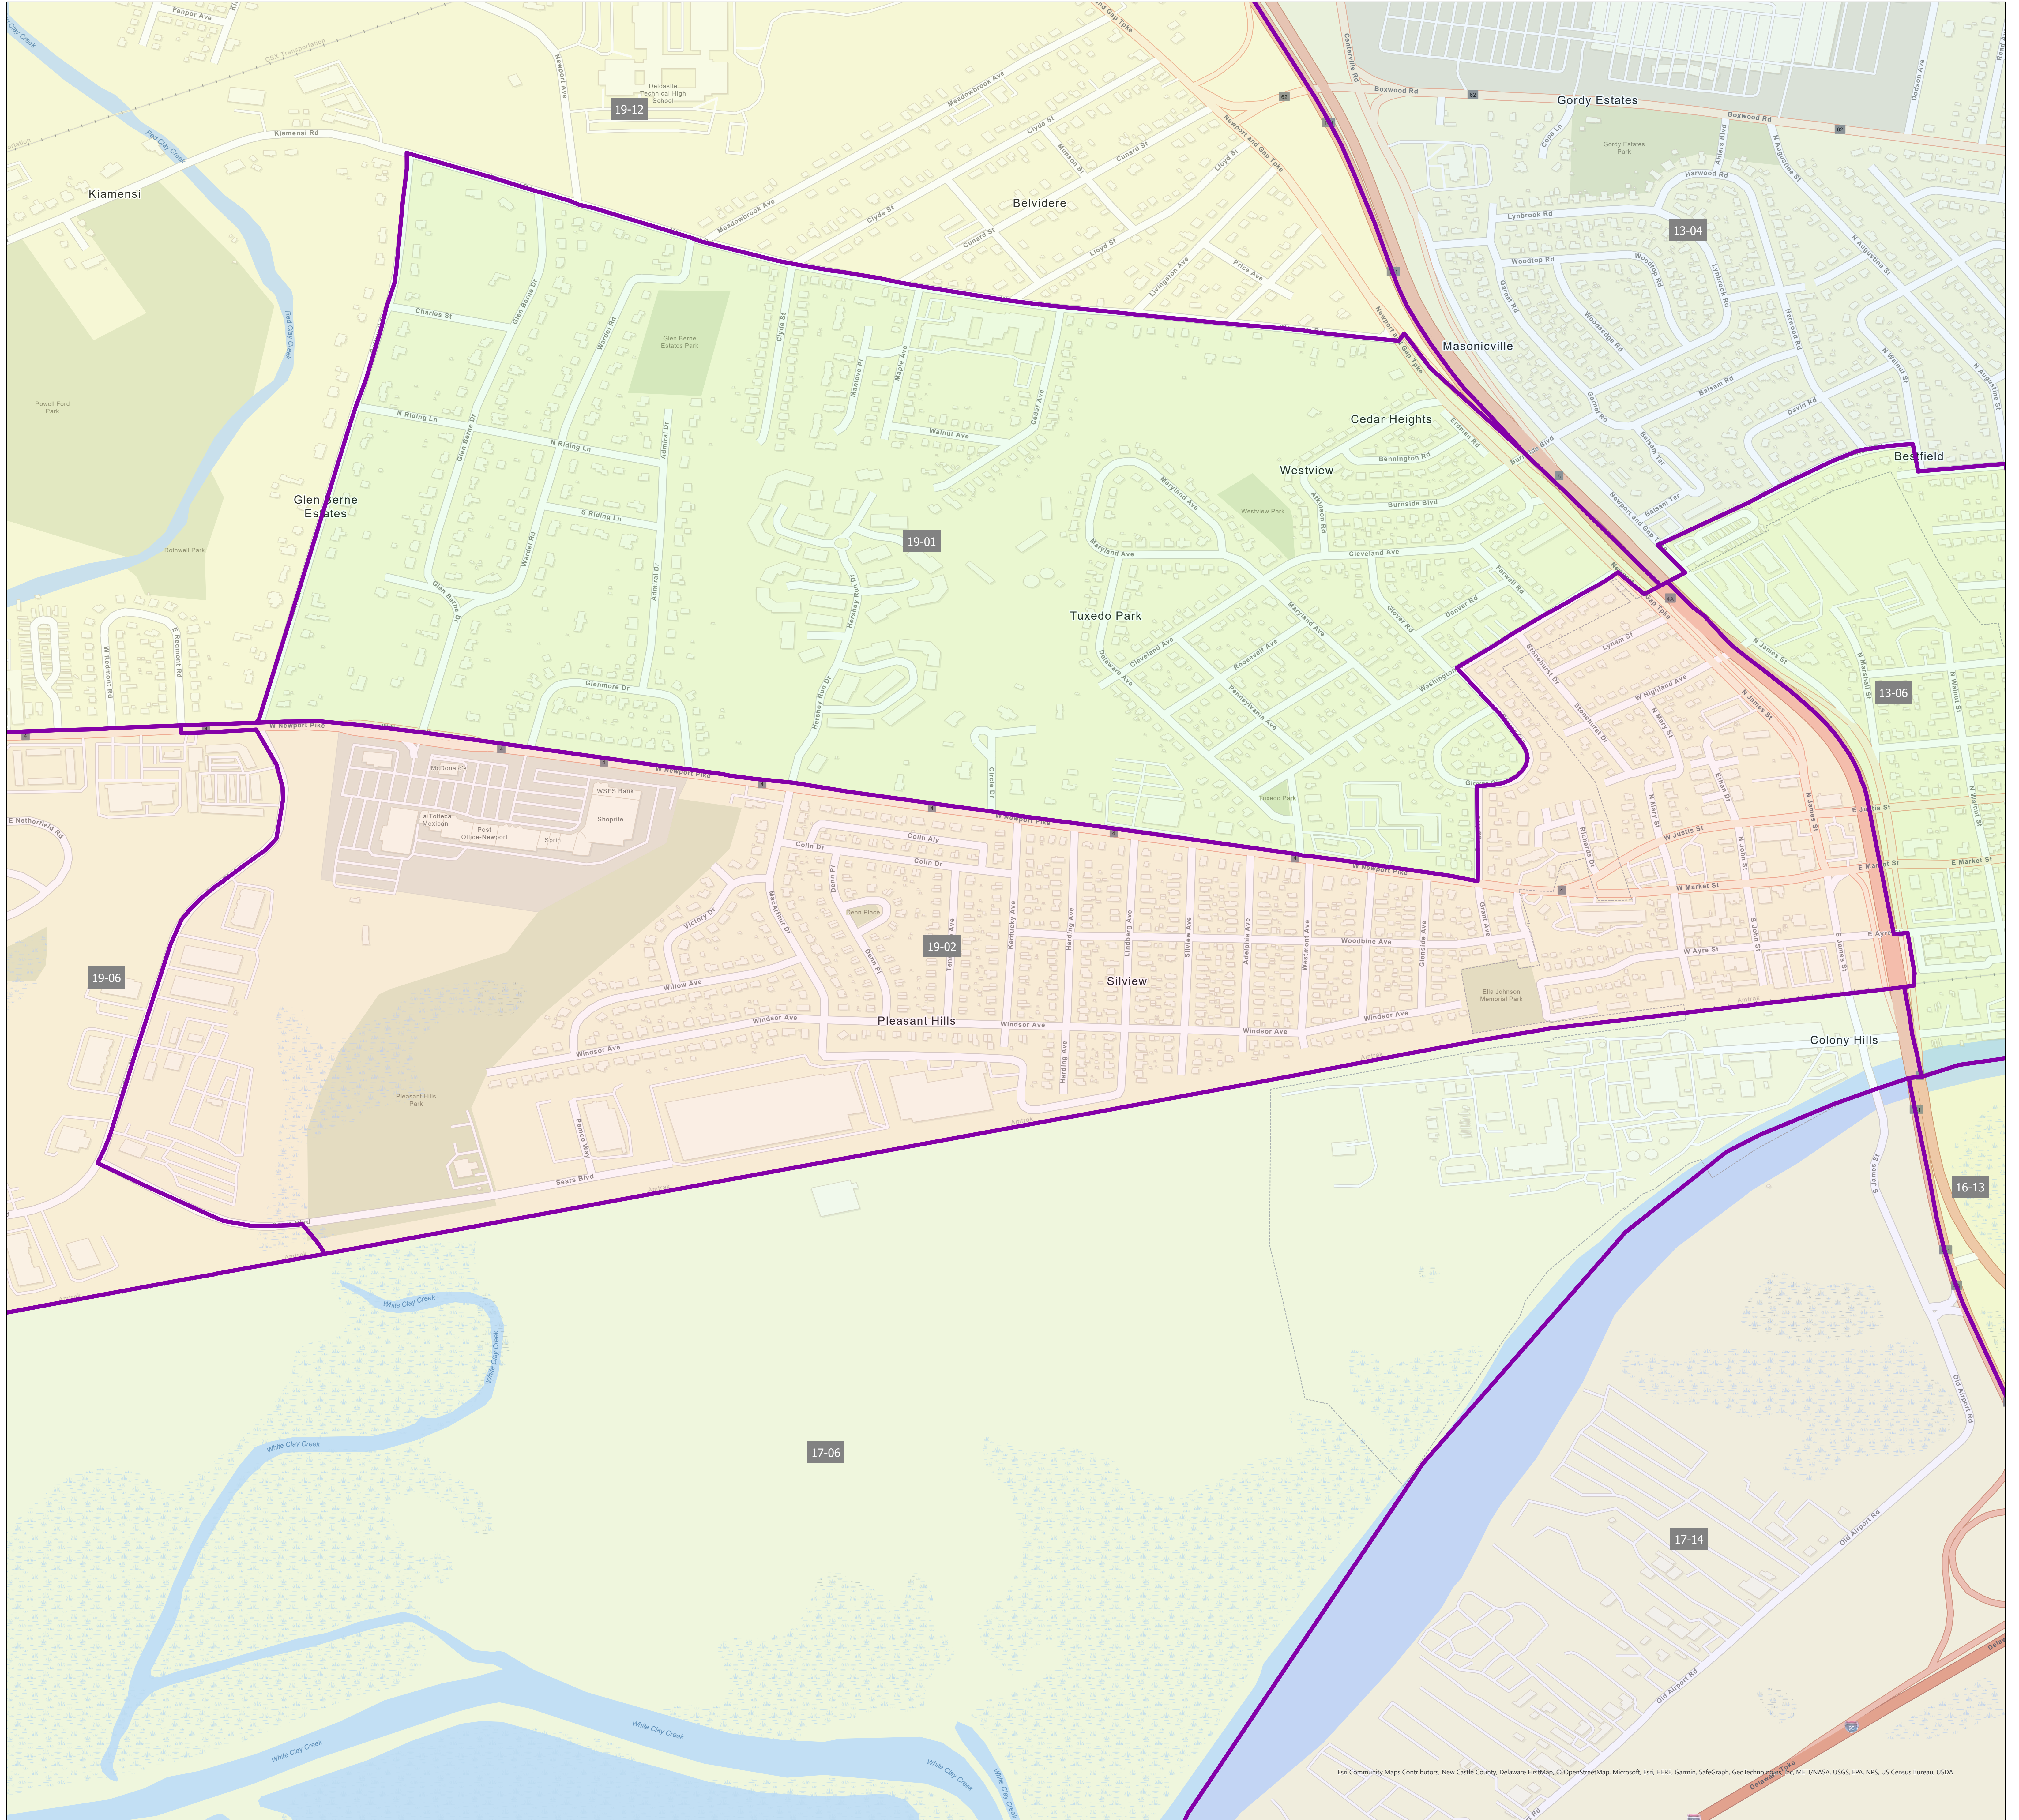

Election District District 19-02