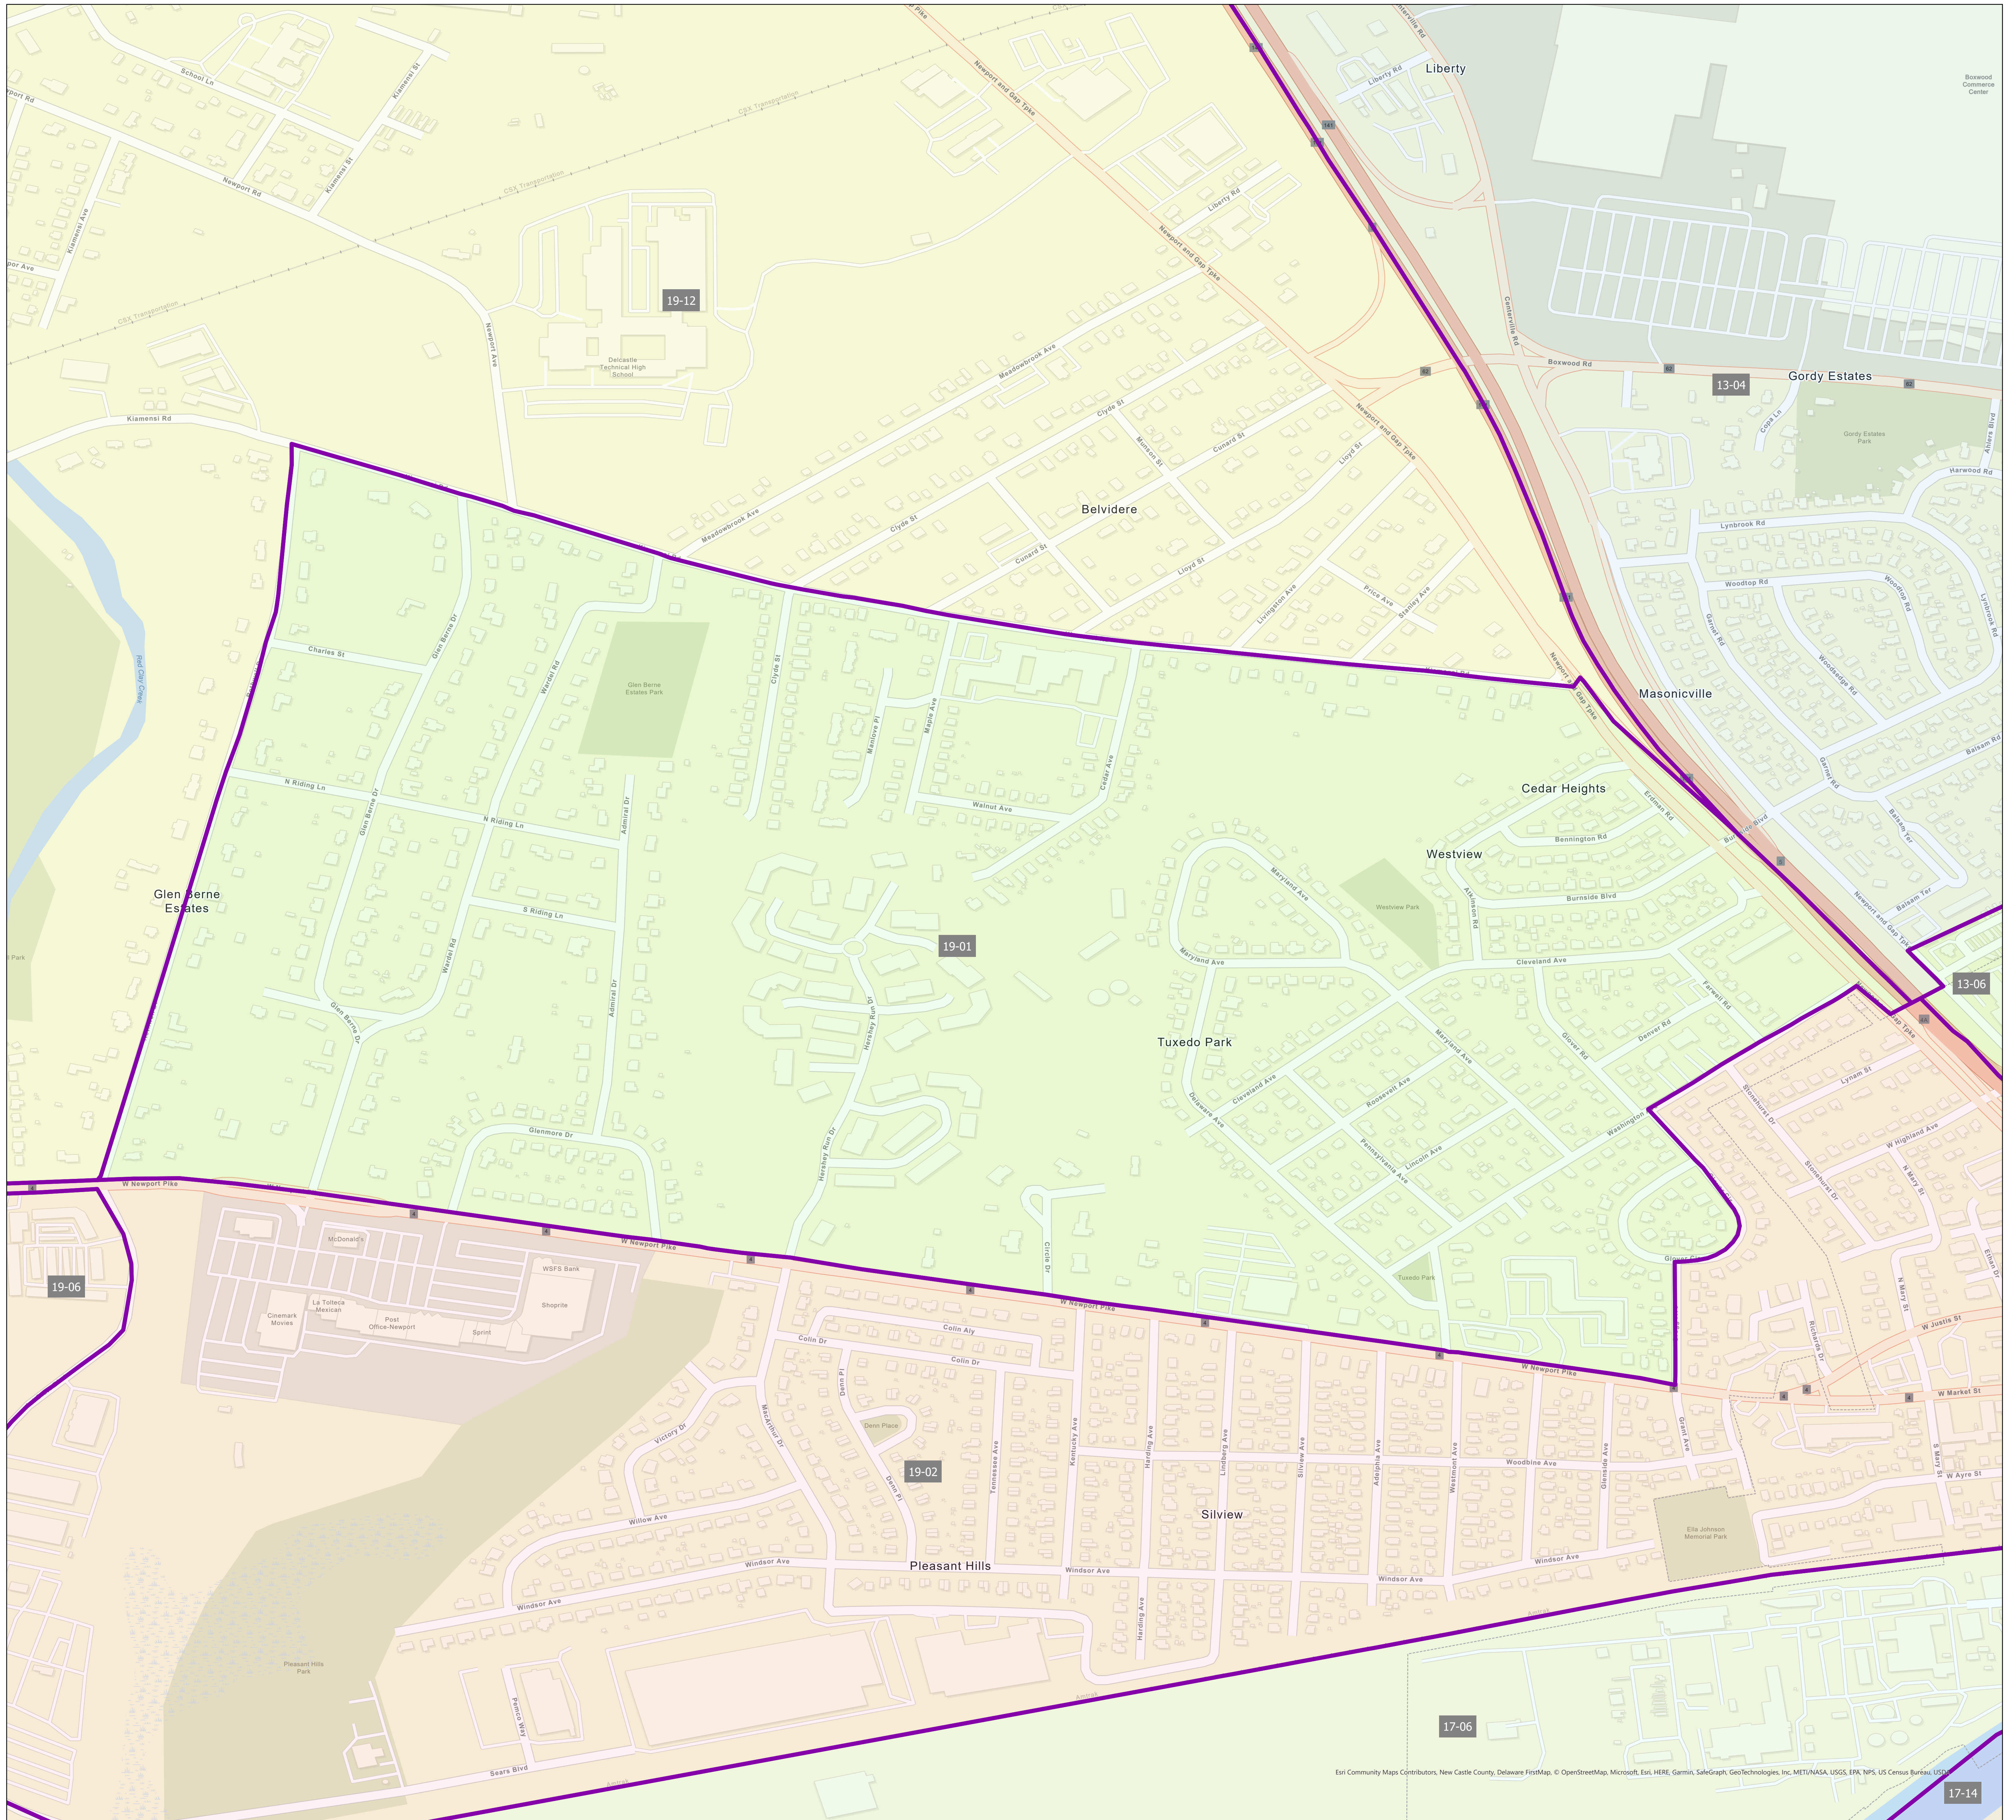

Election District District 19-01