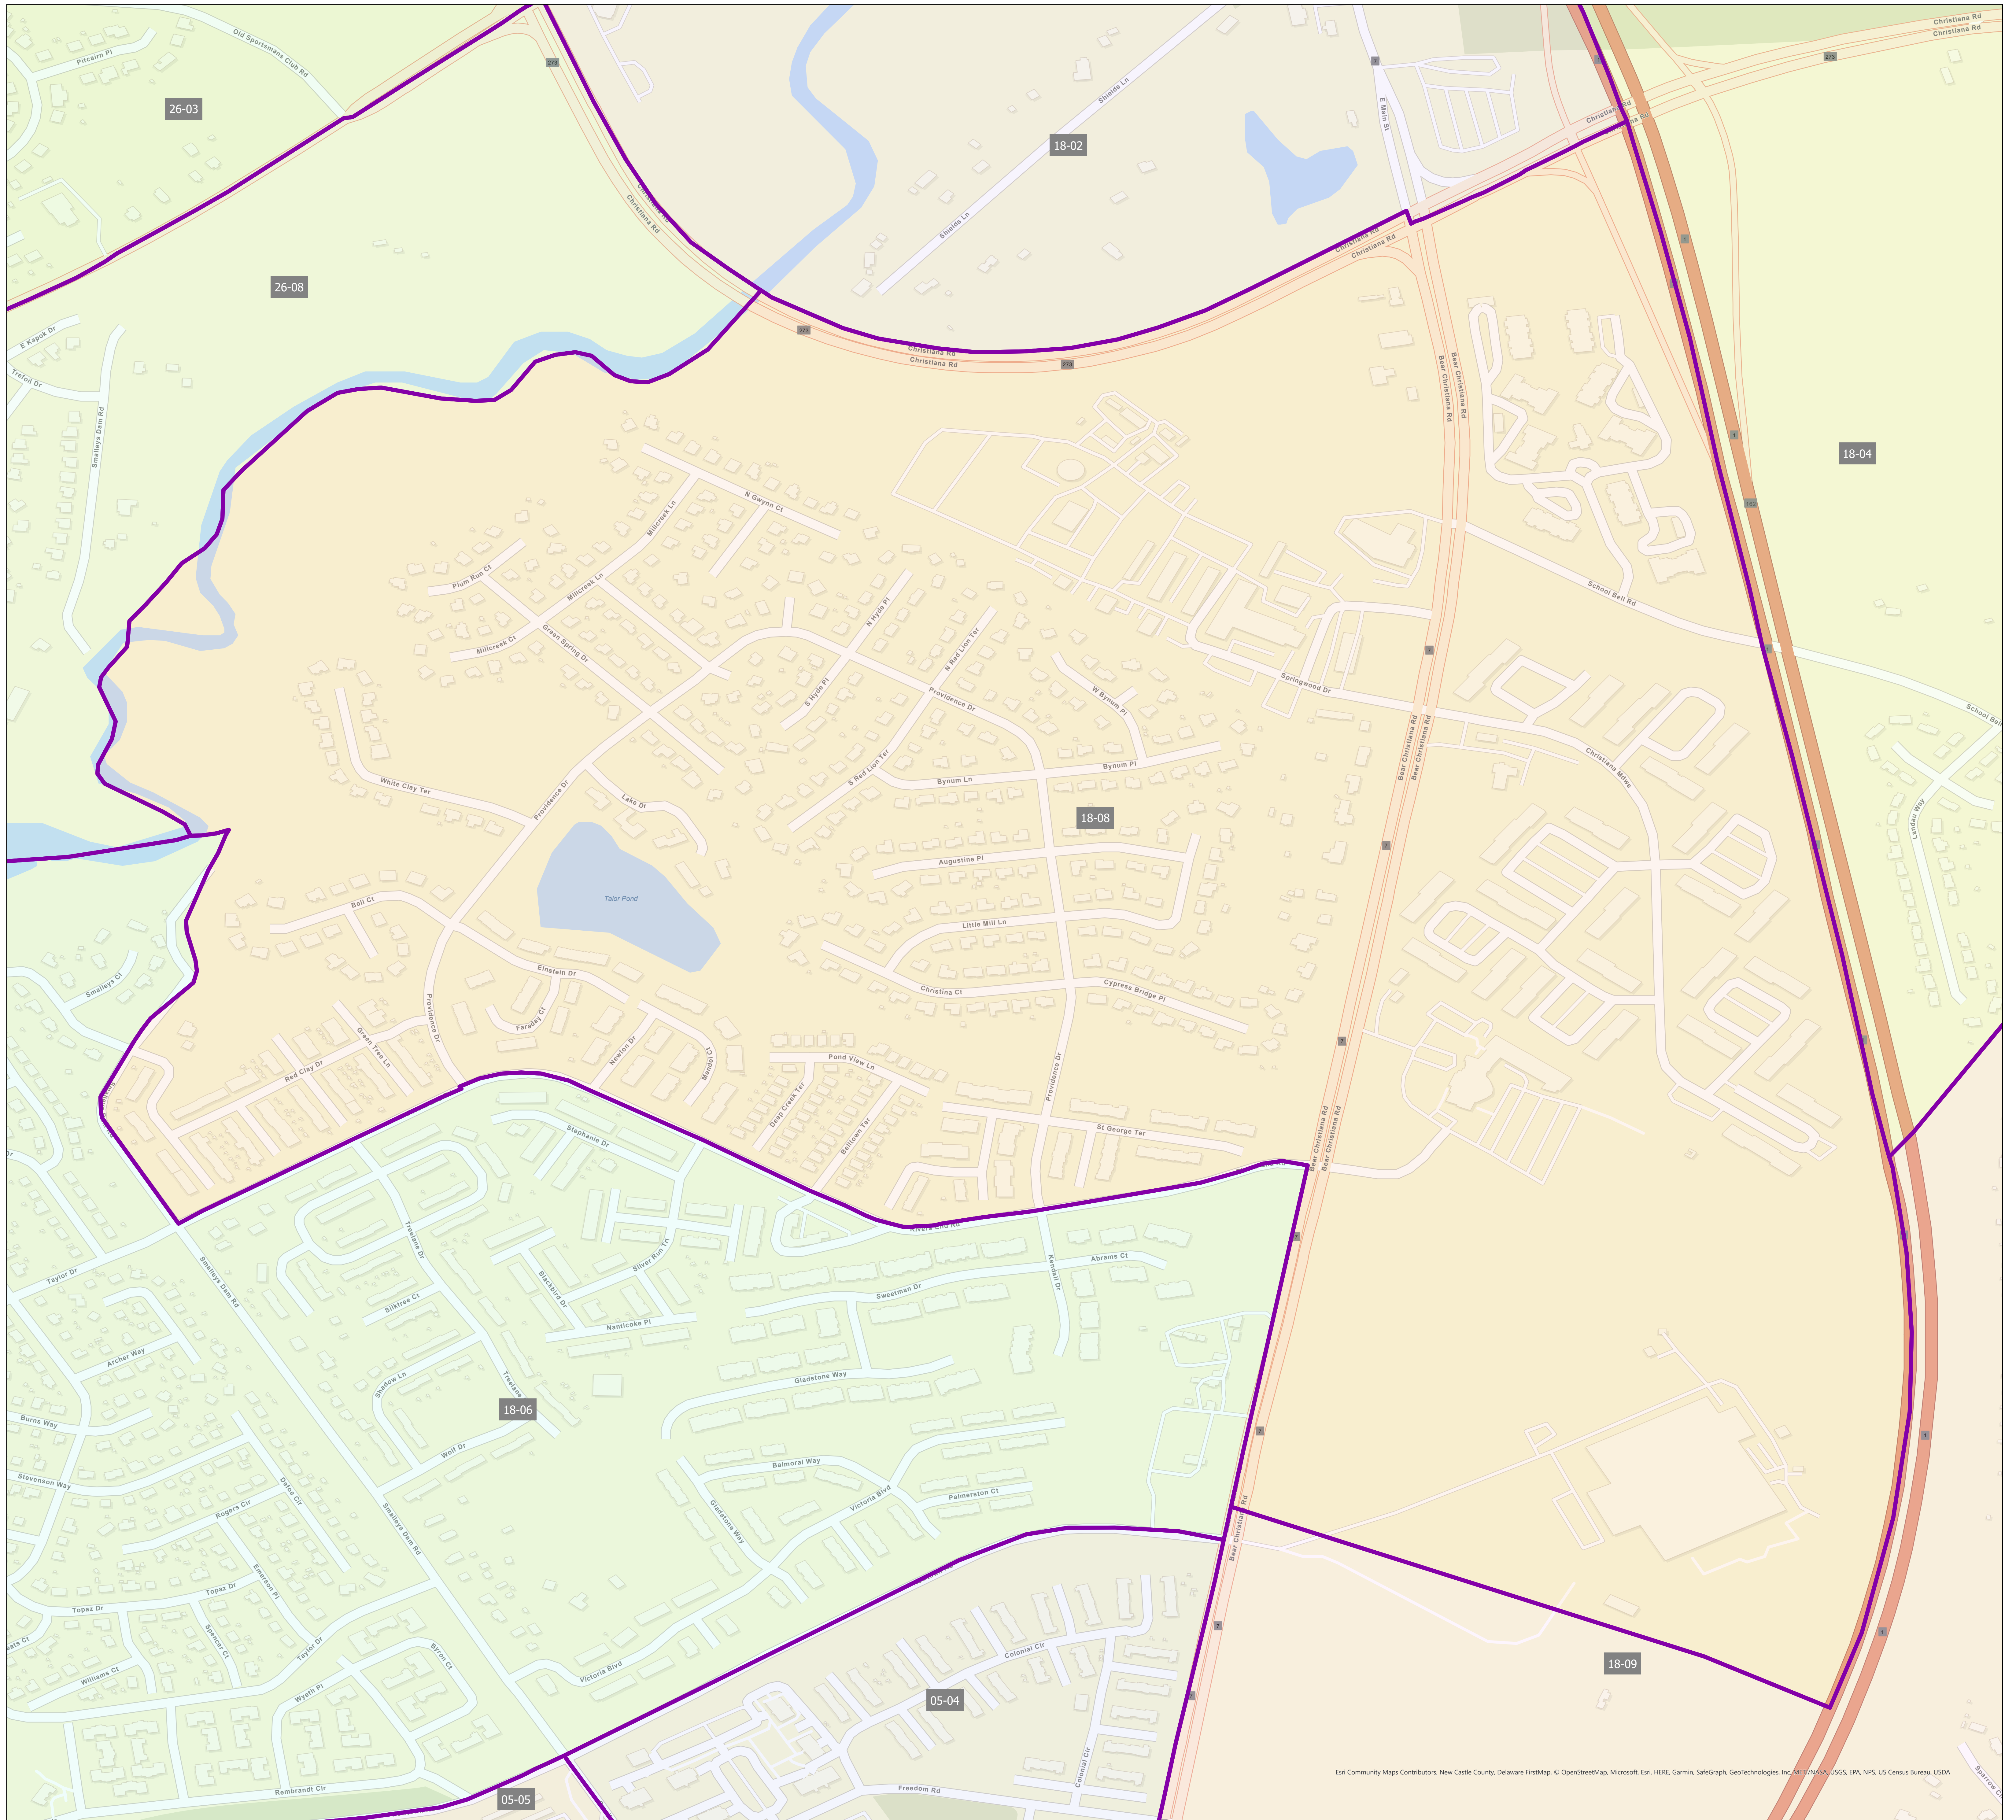

Election District District 18-08