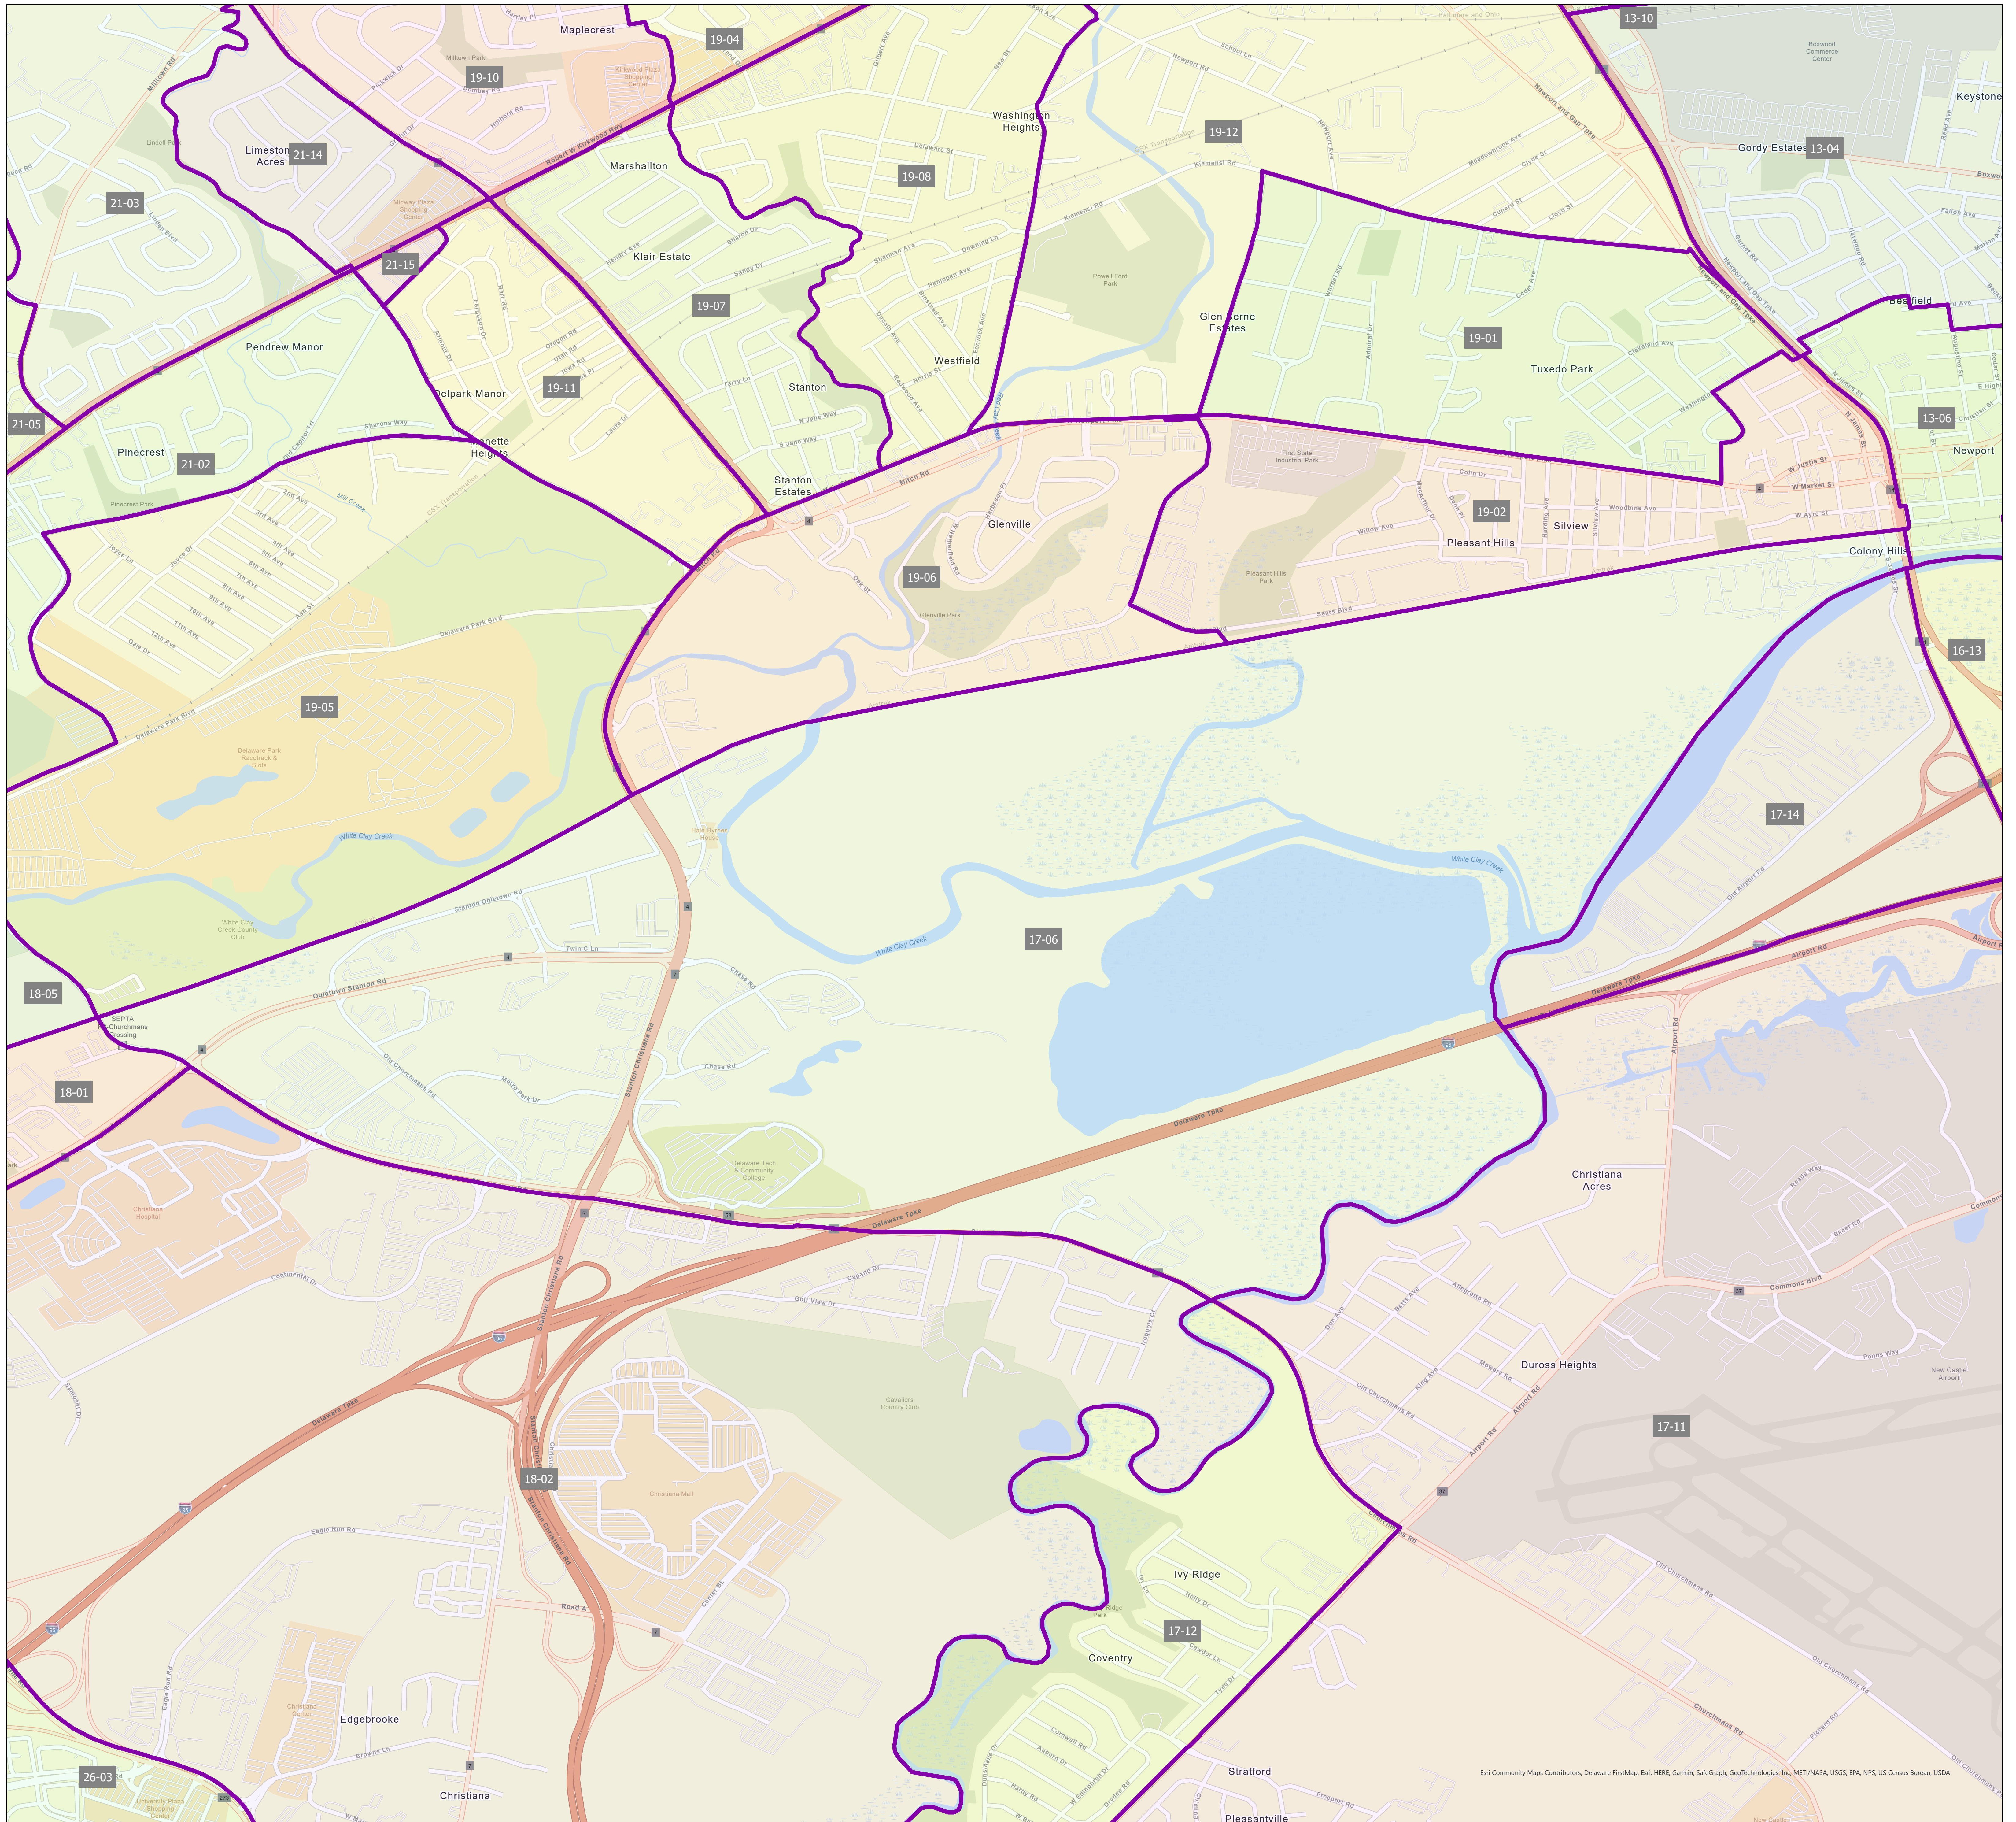

Election District District 17-06