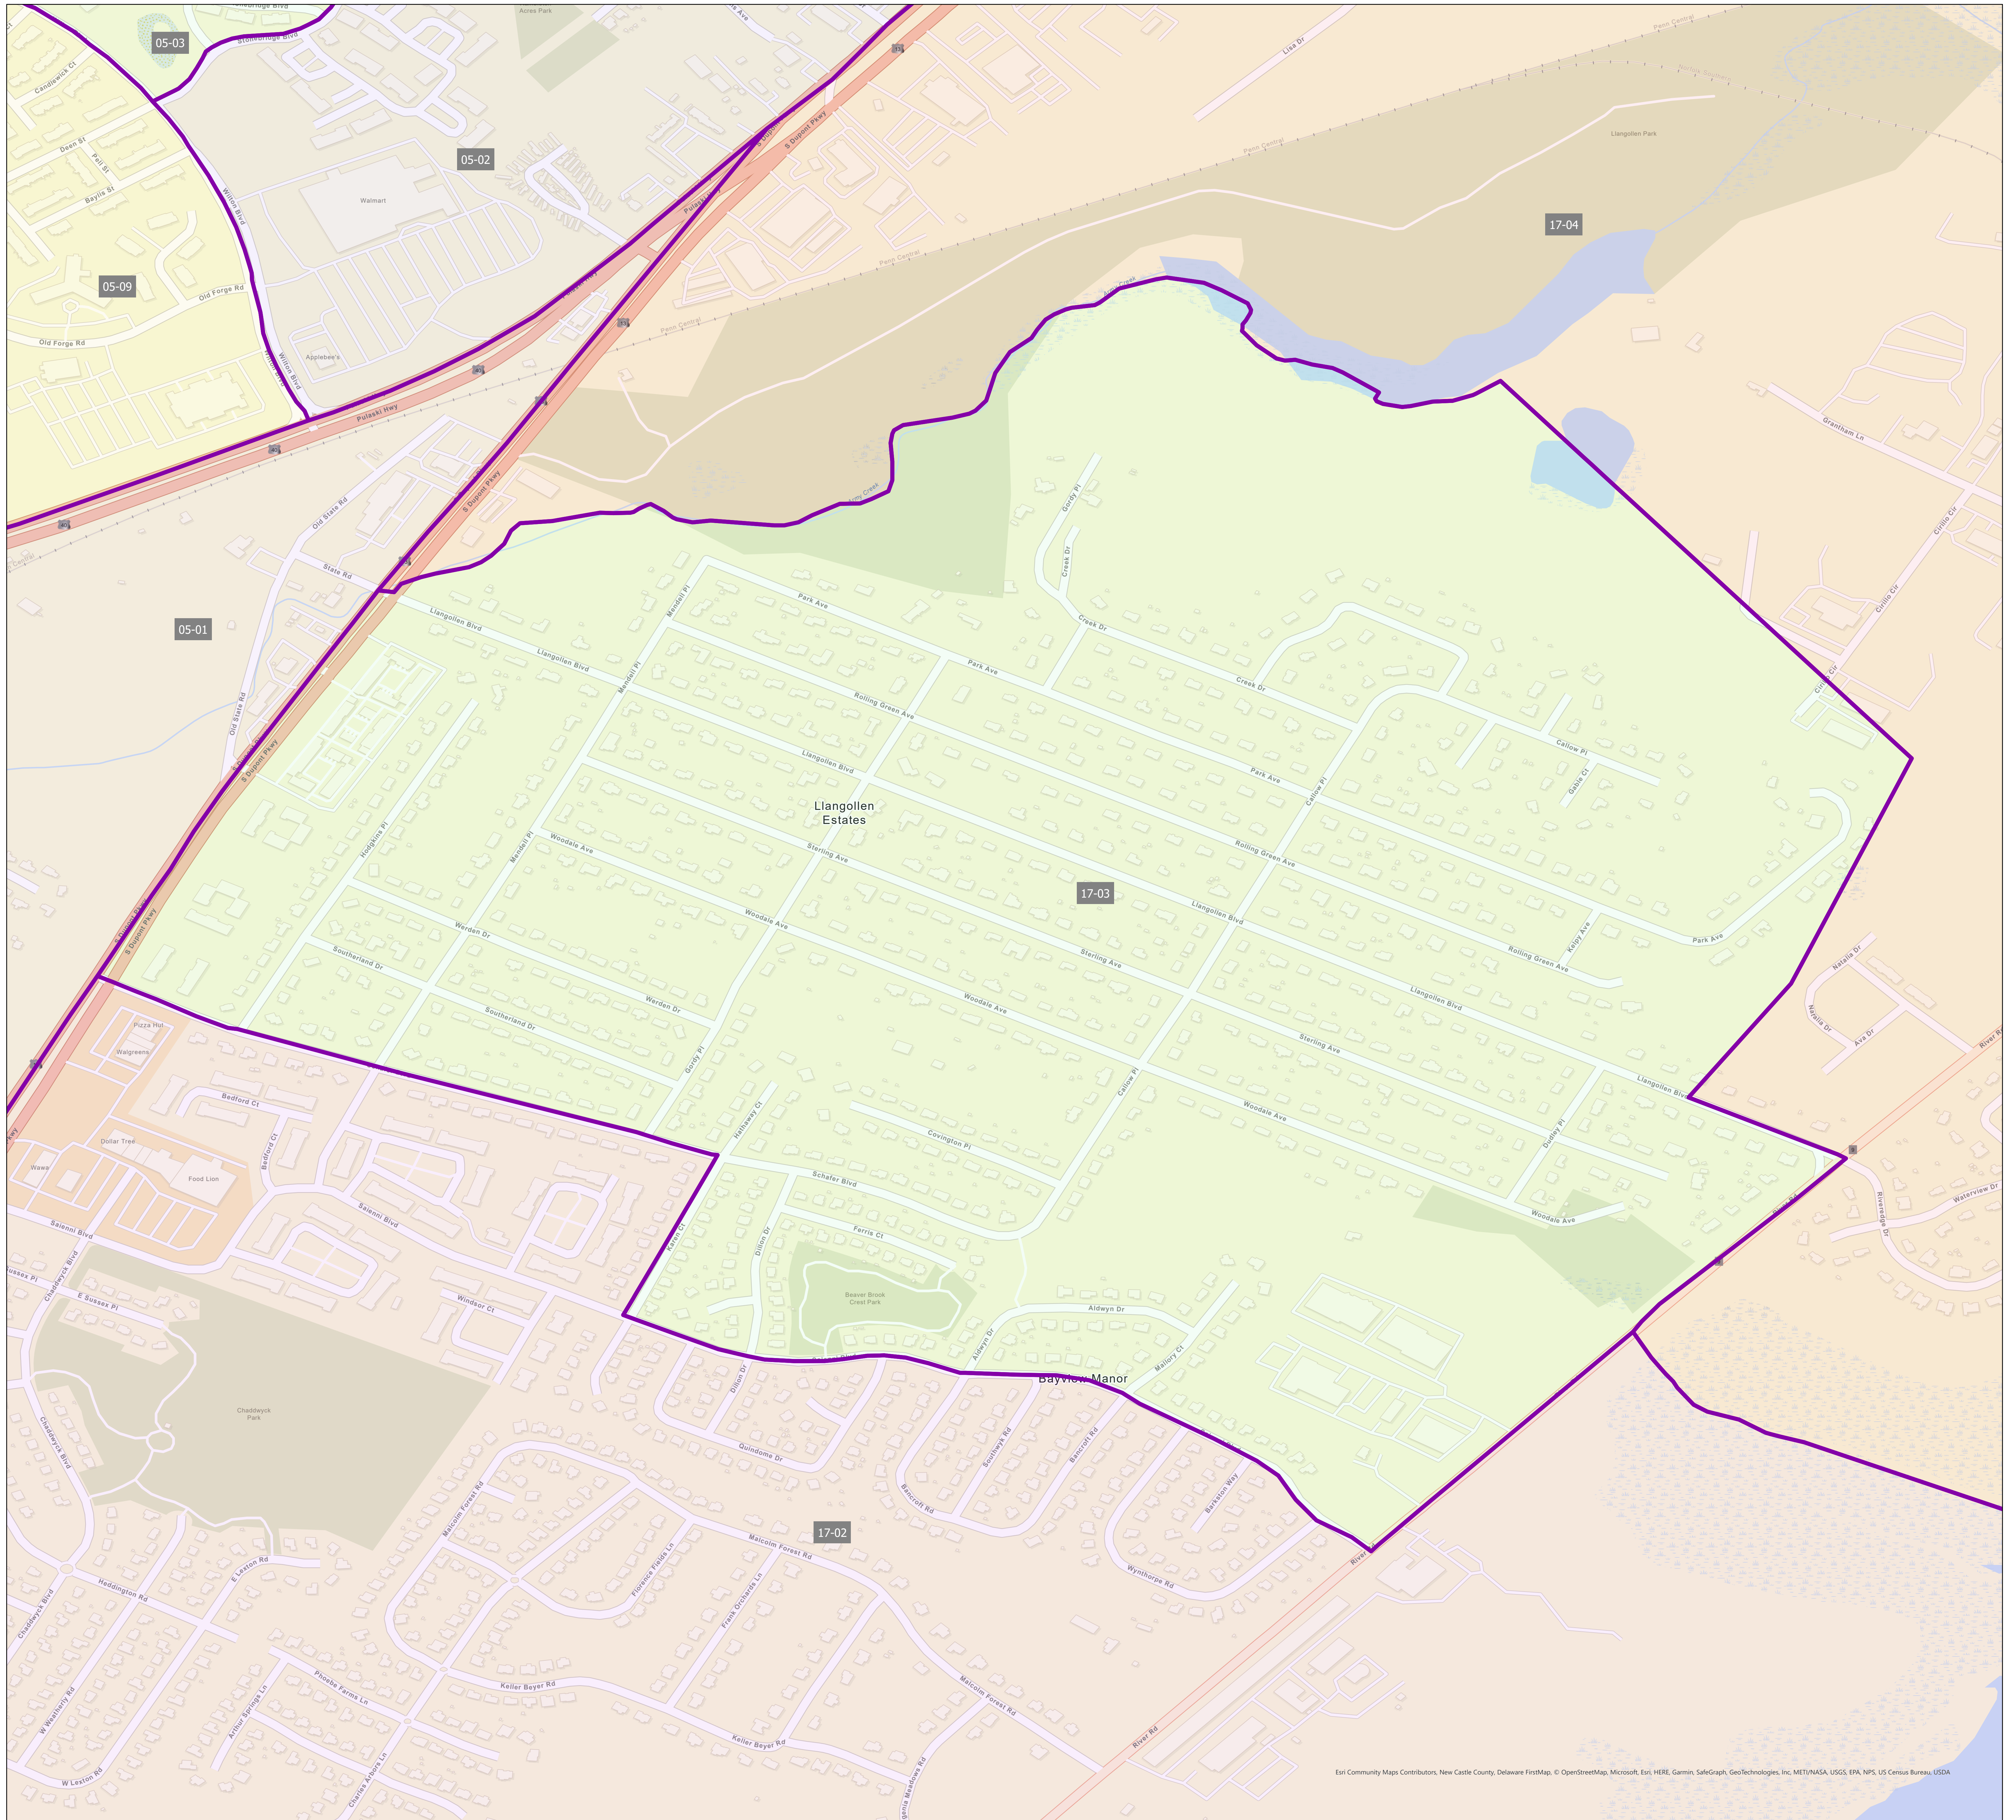

Election District District 17-03