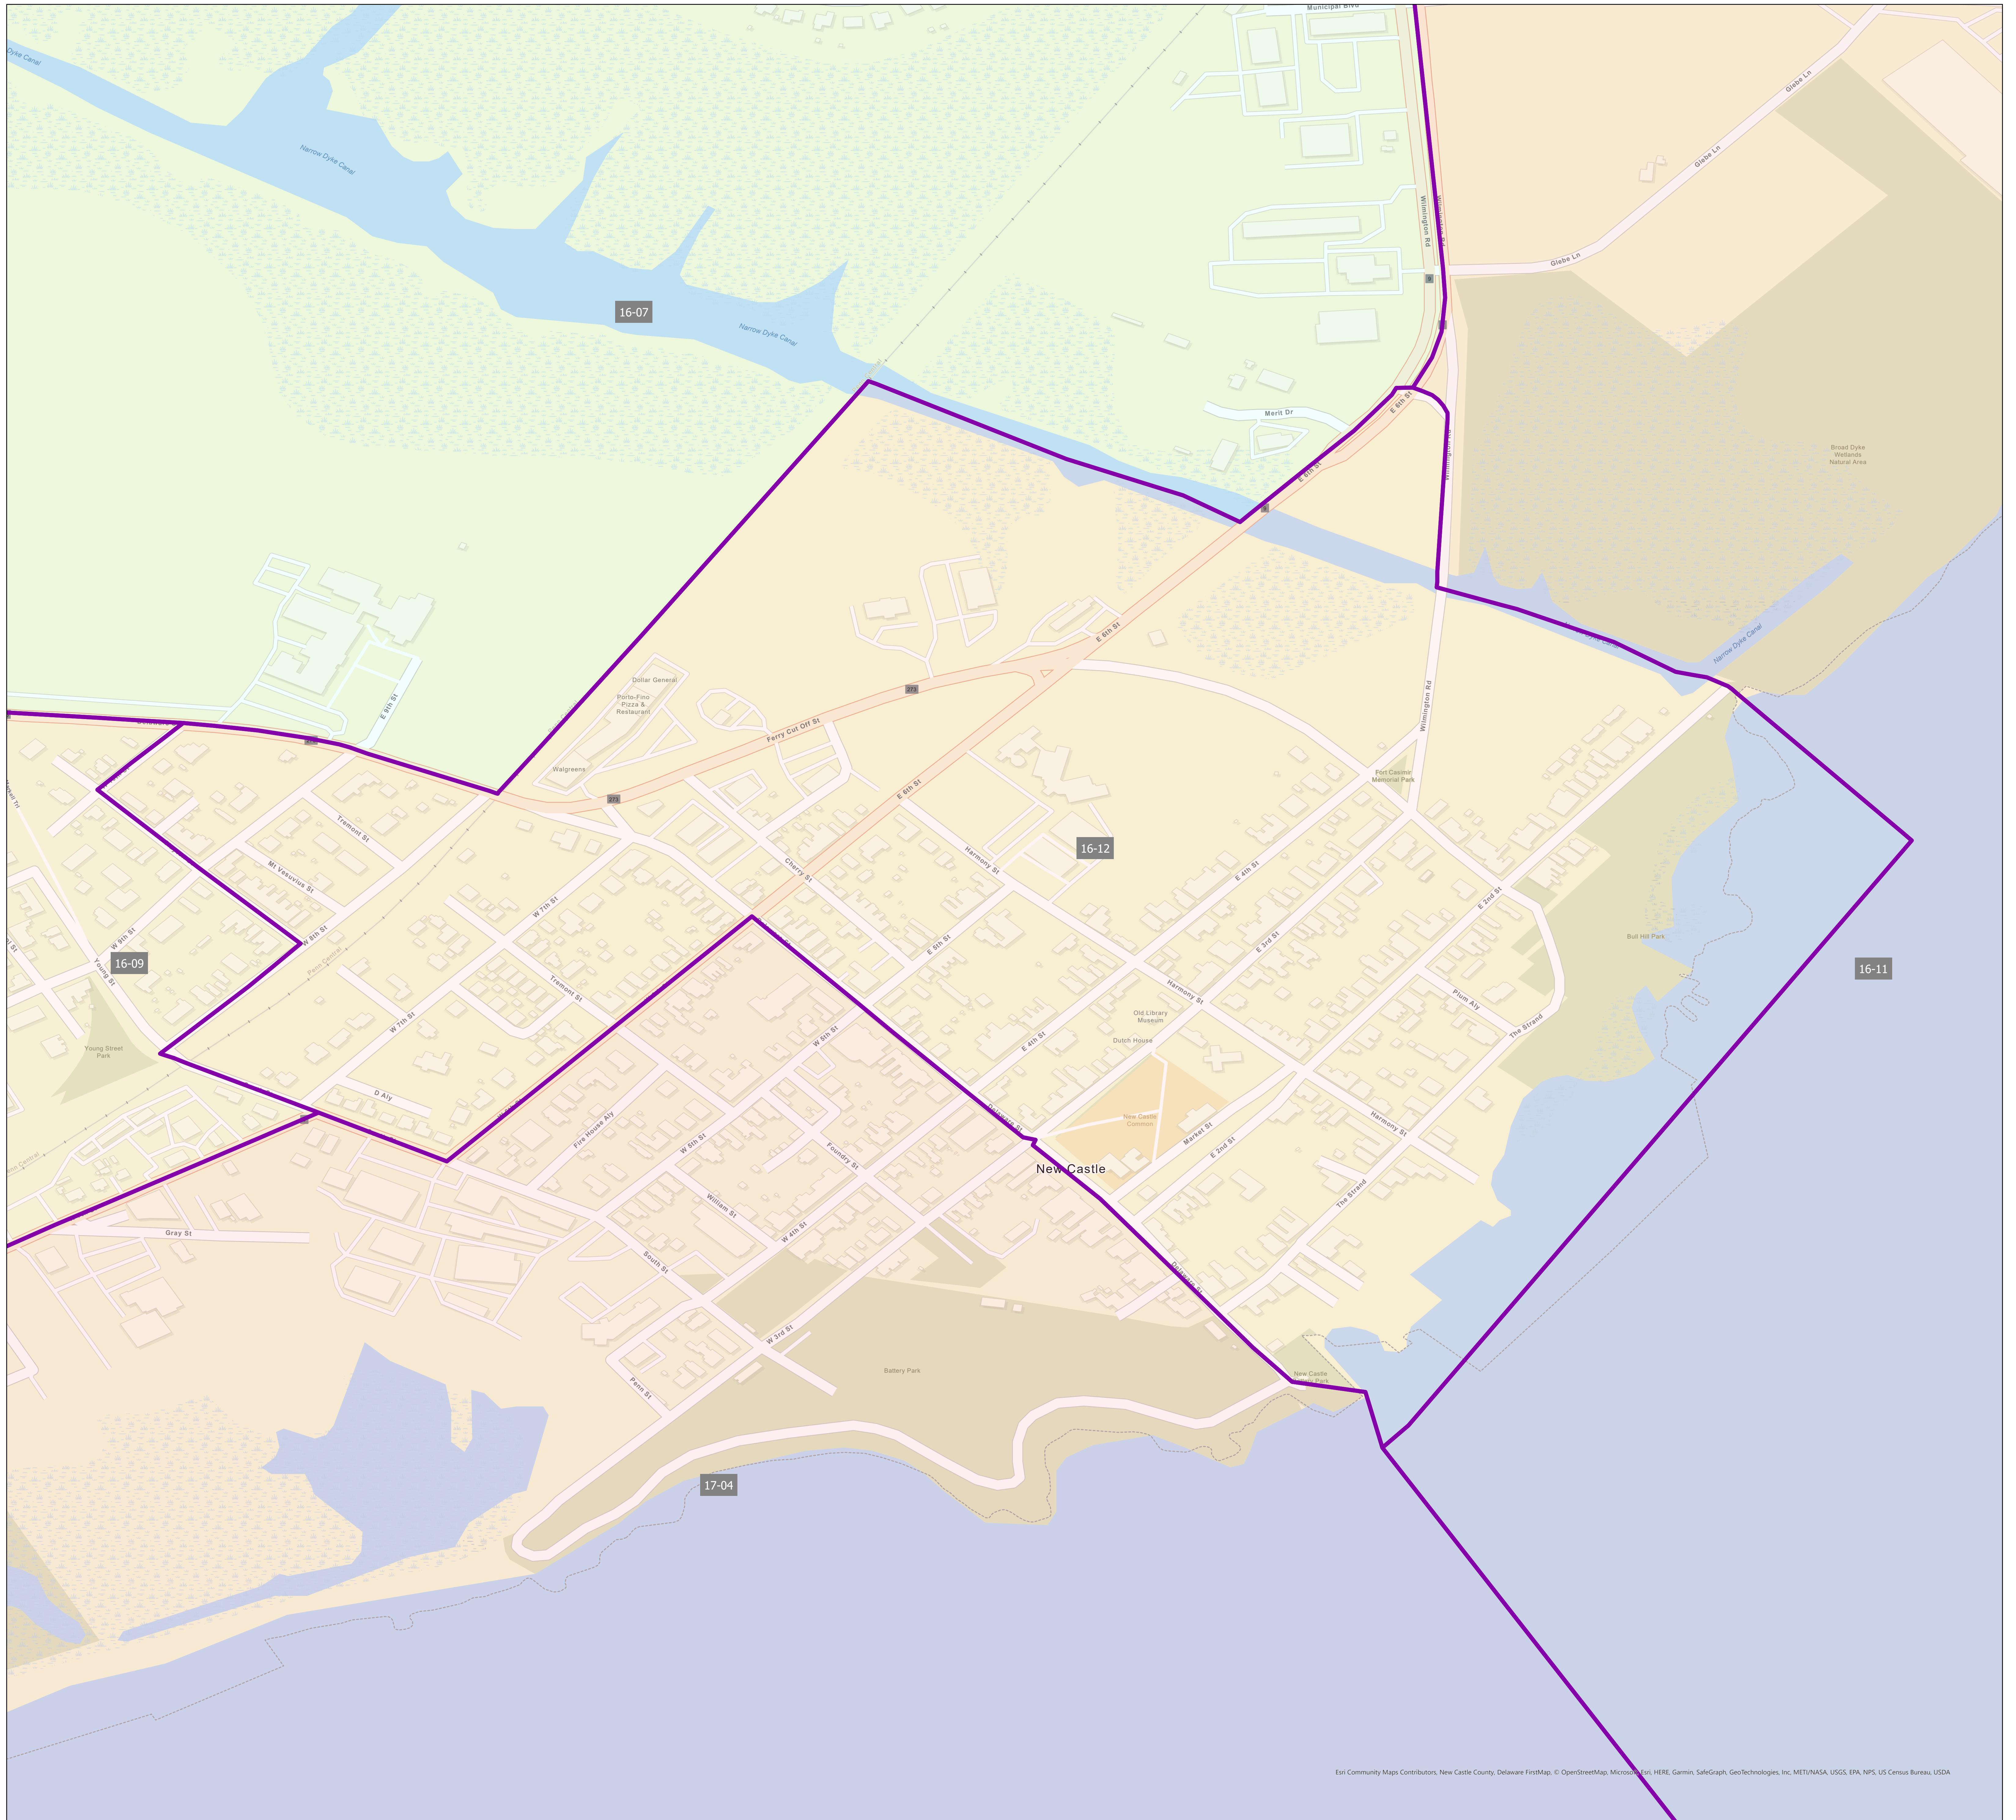

Election District District 16-12