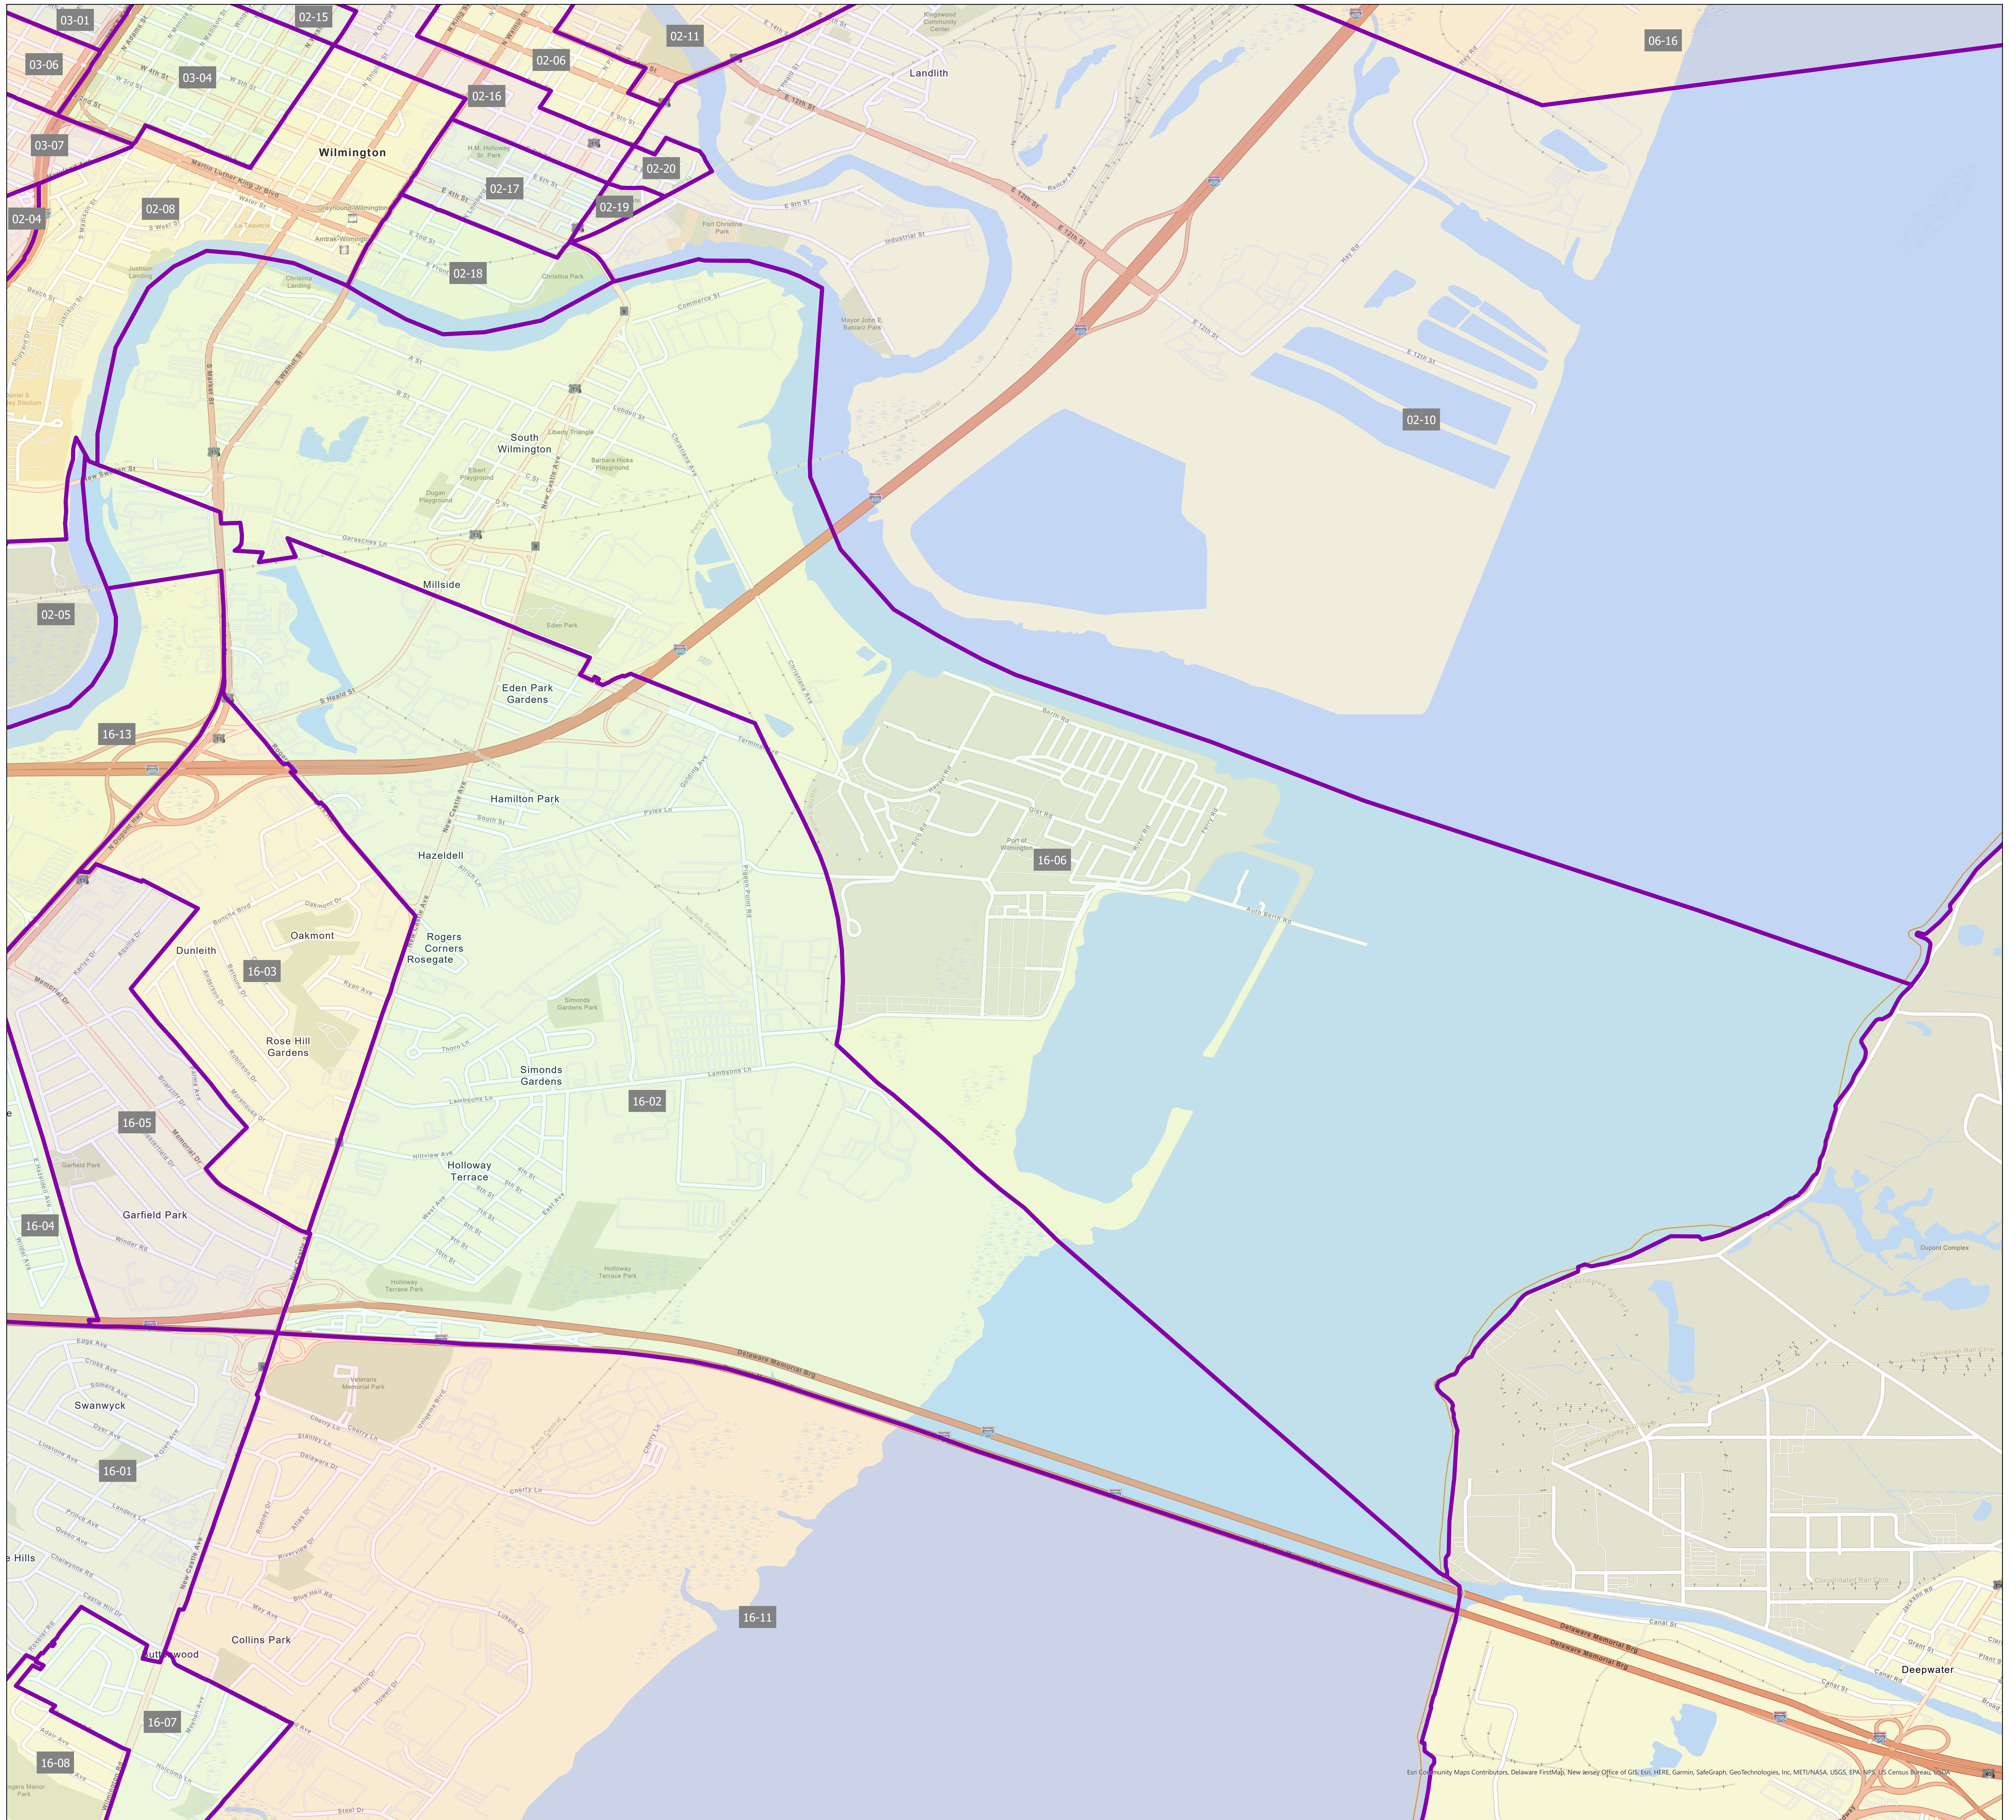

State of Delaware
Department of Elections
New Castle County

Election District District 16-06

0 0.23 0.47 0.93 Miles