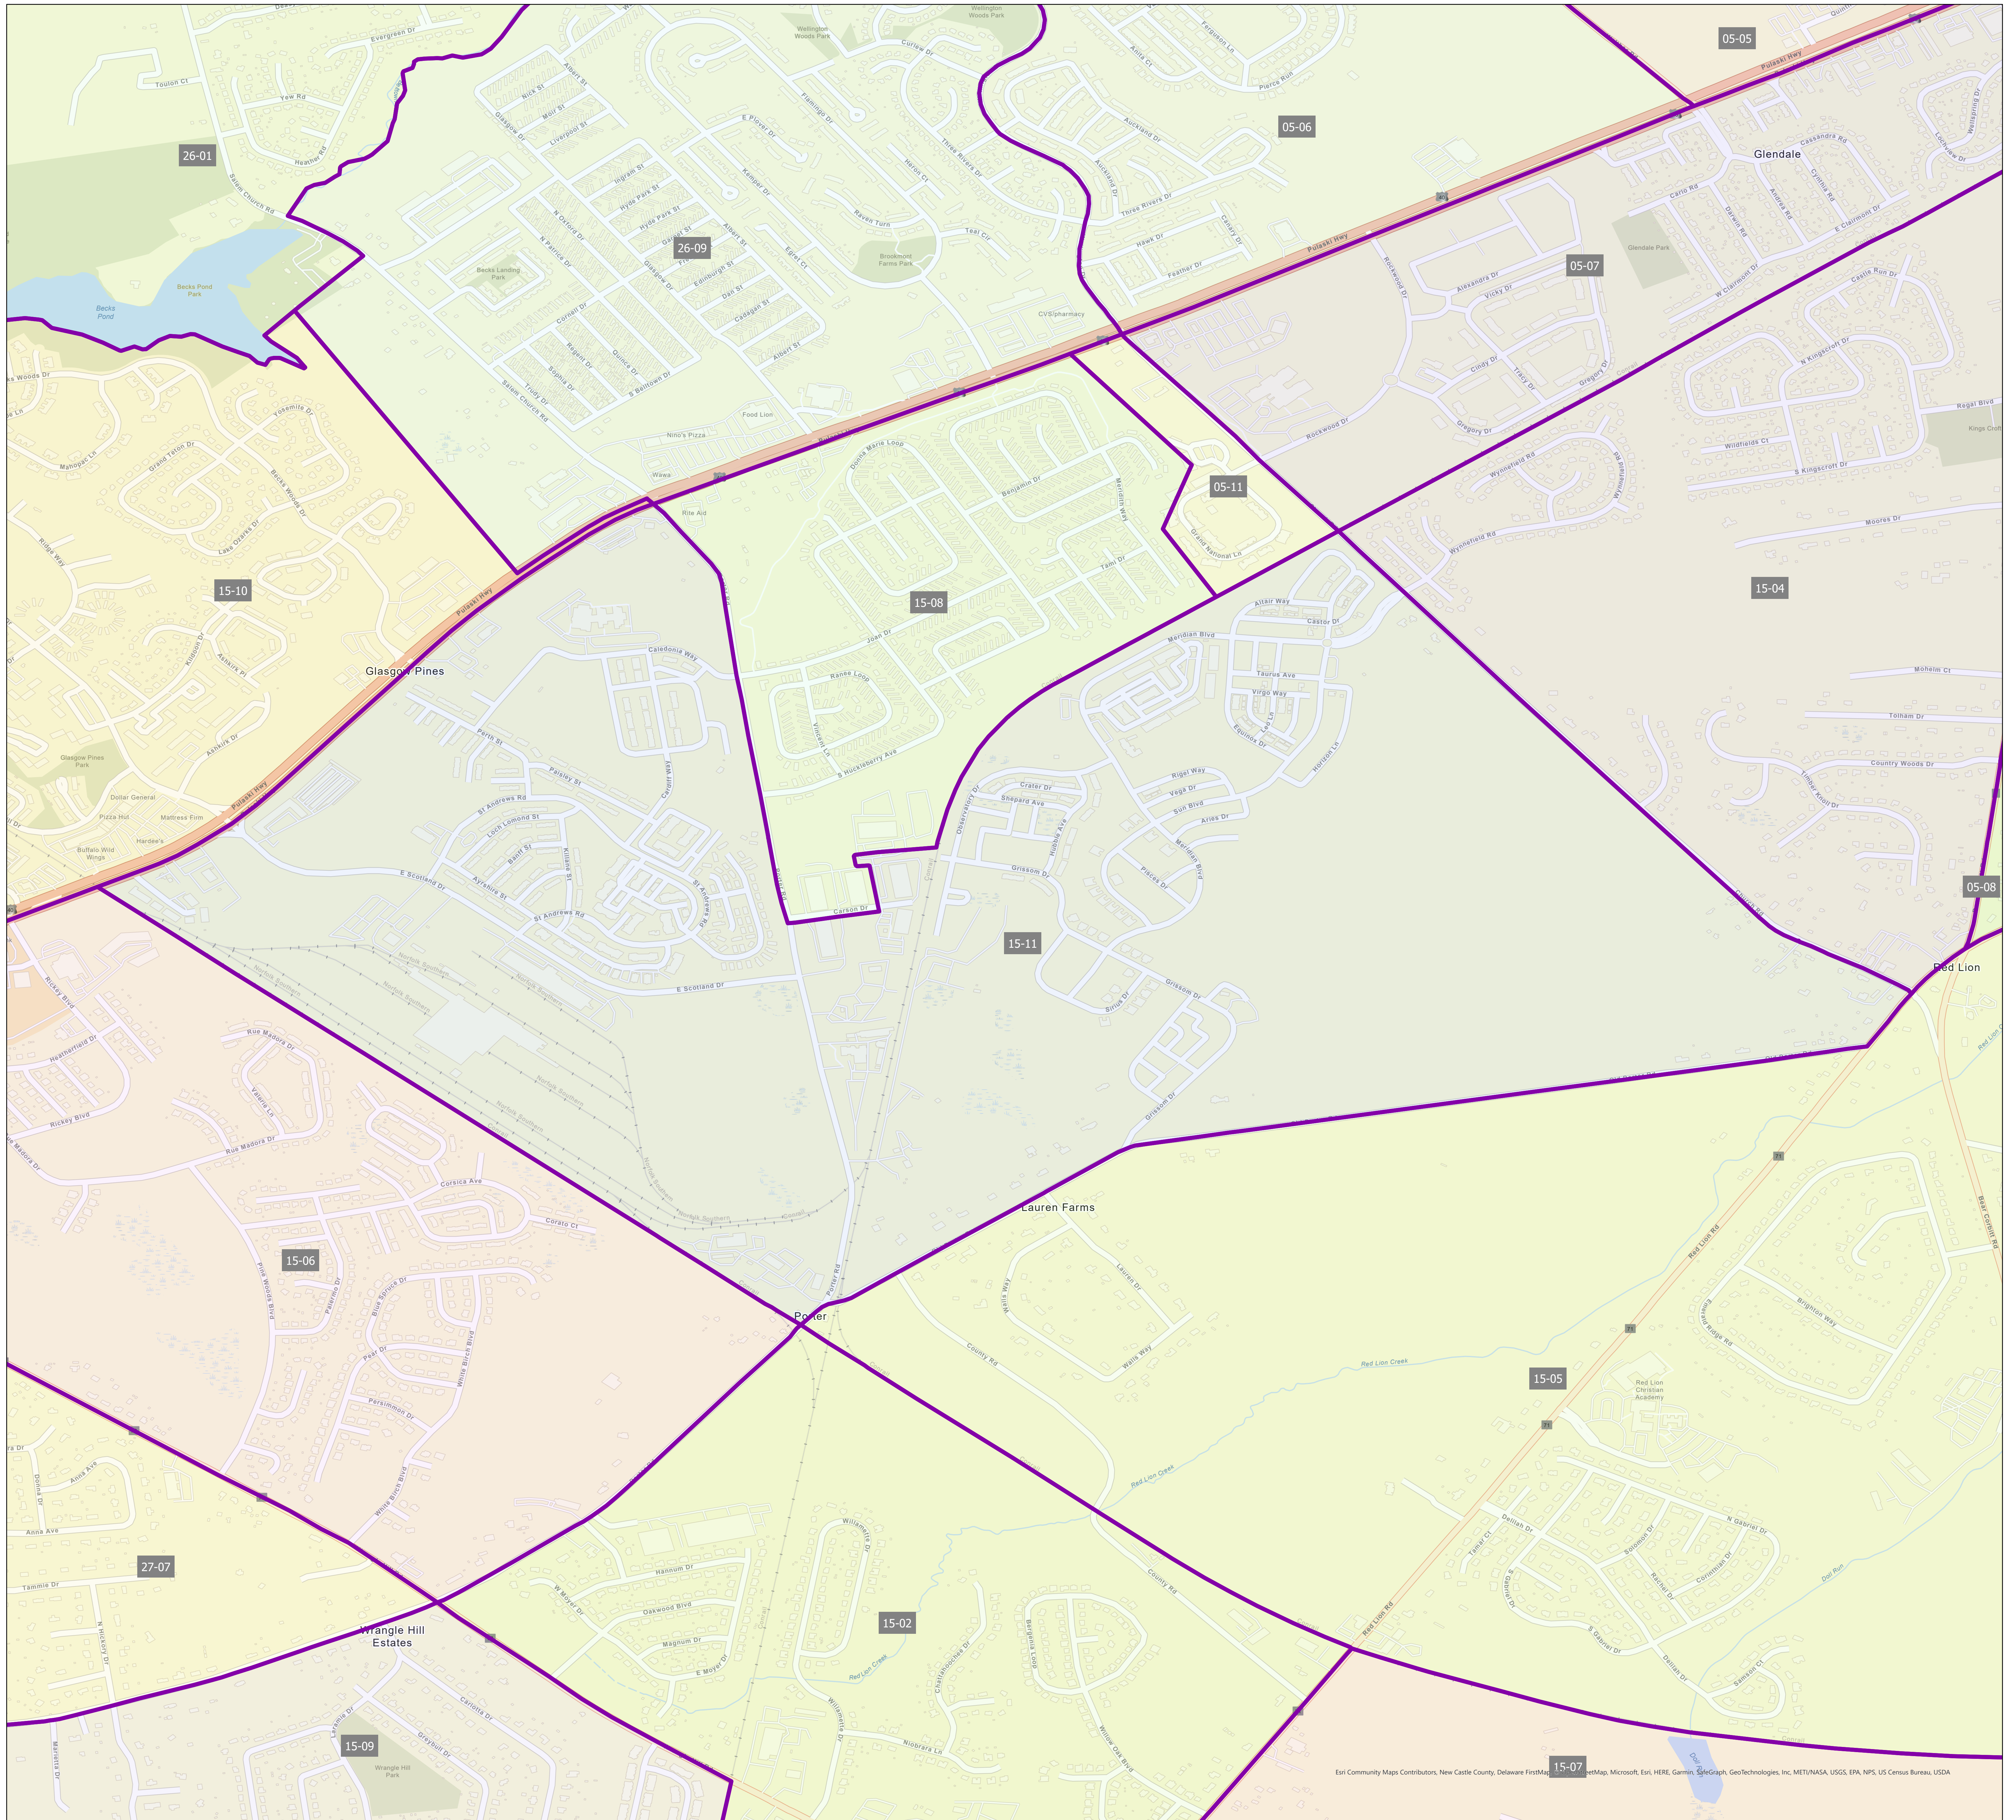

Election District District 15-11