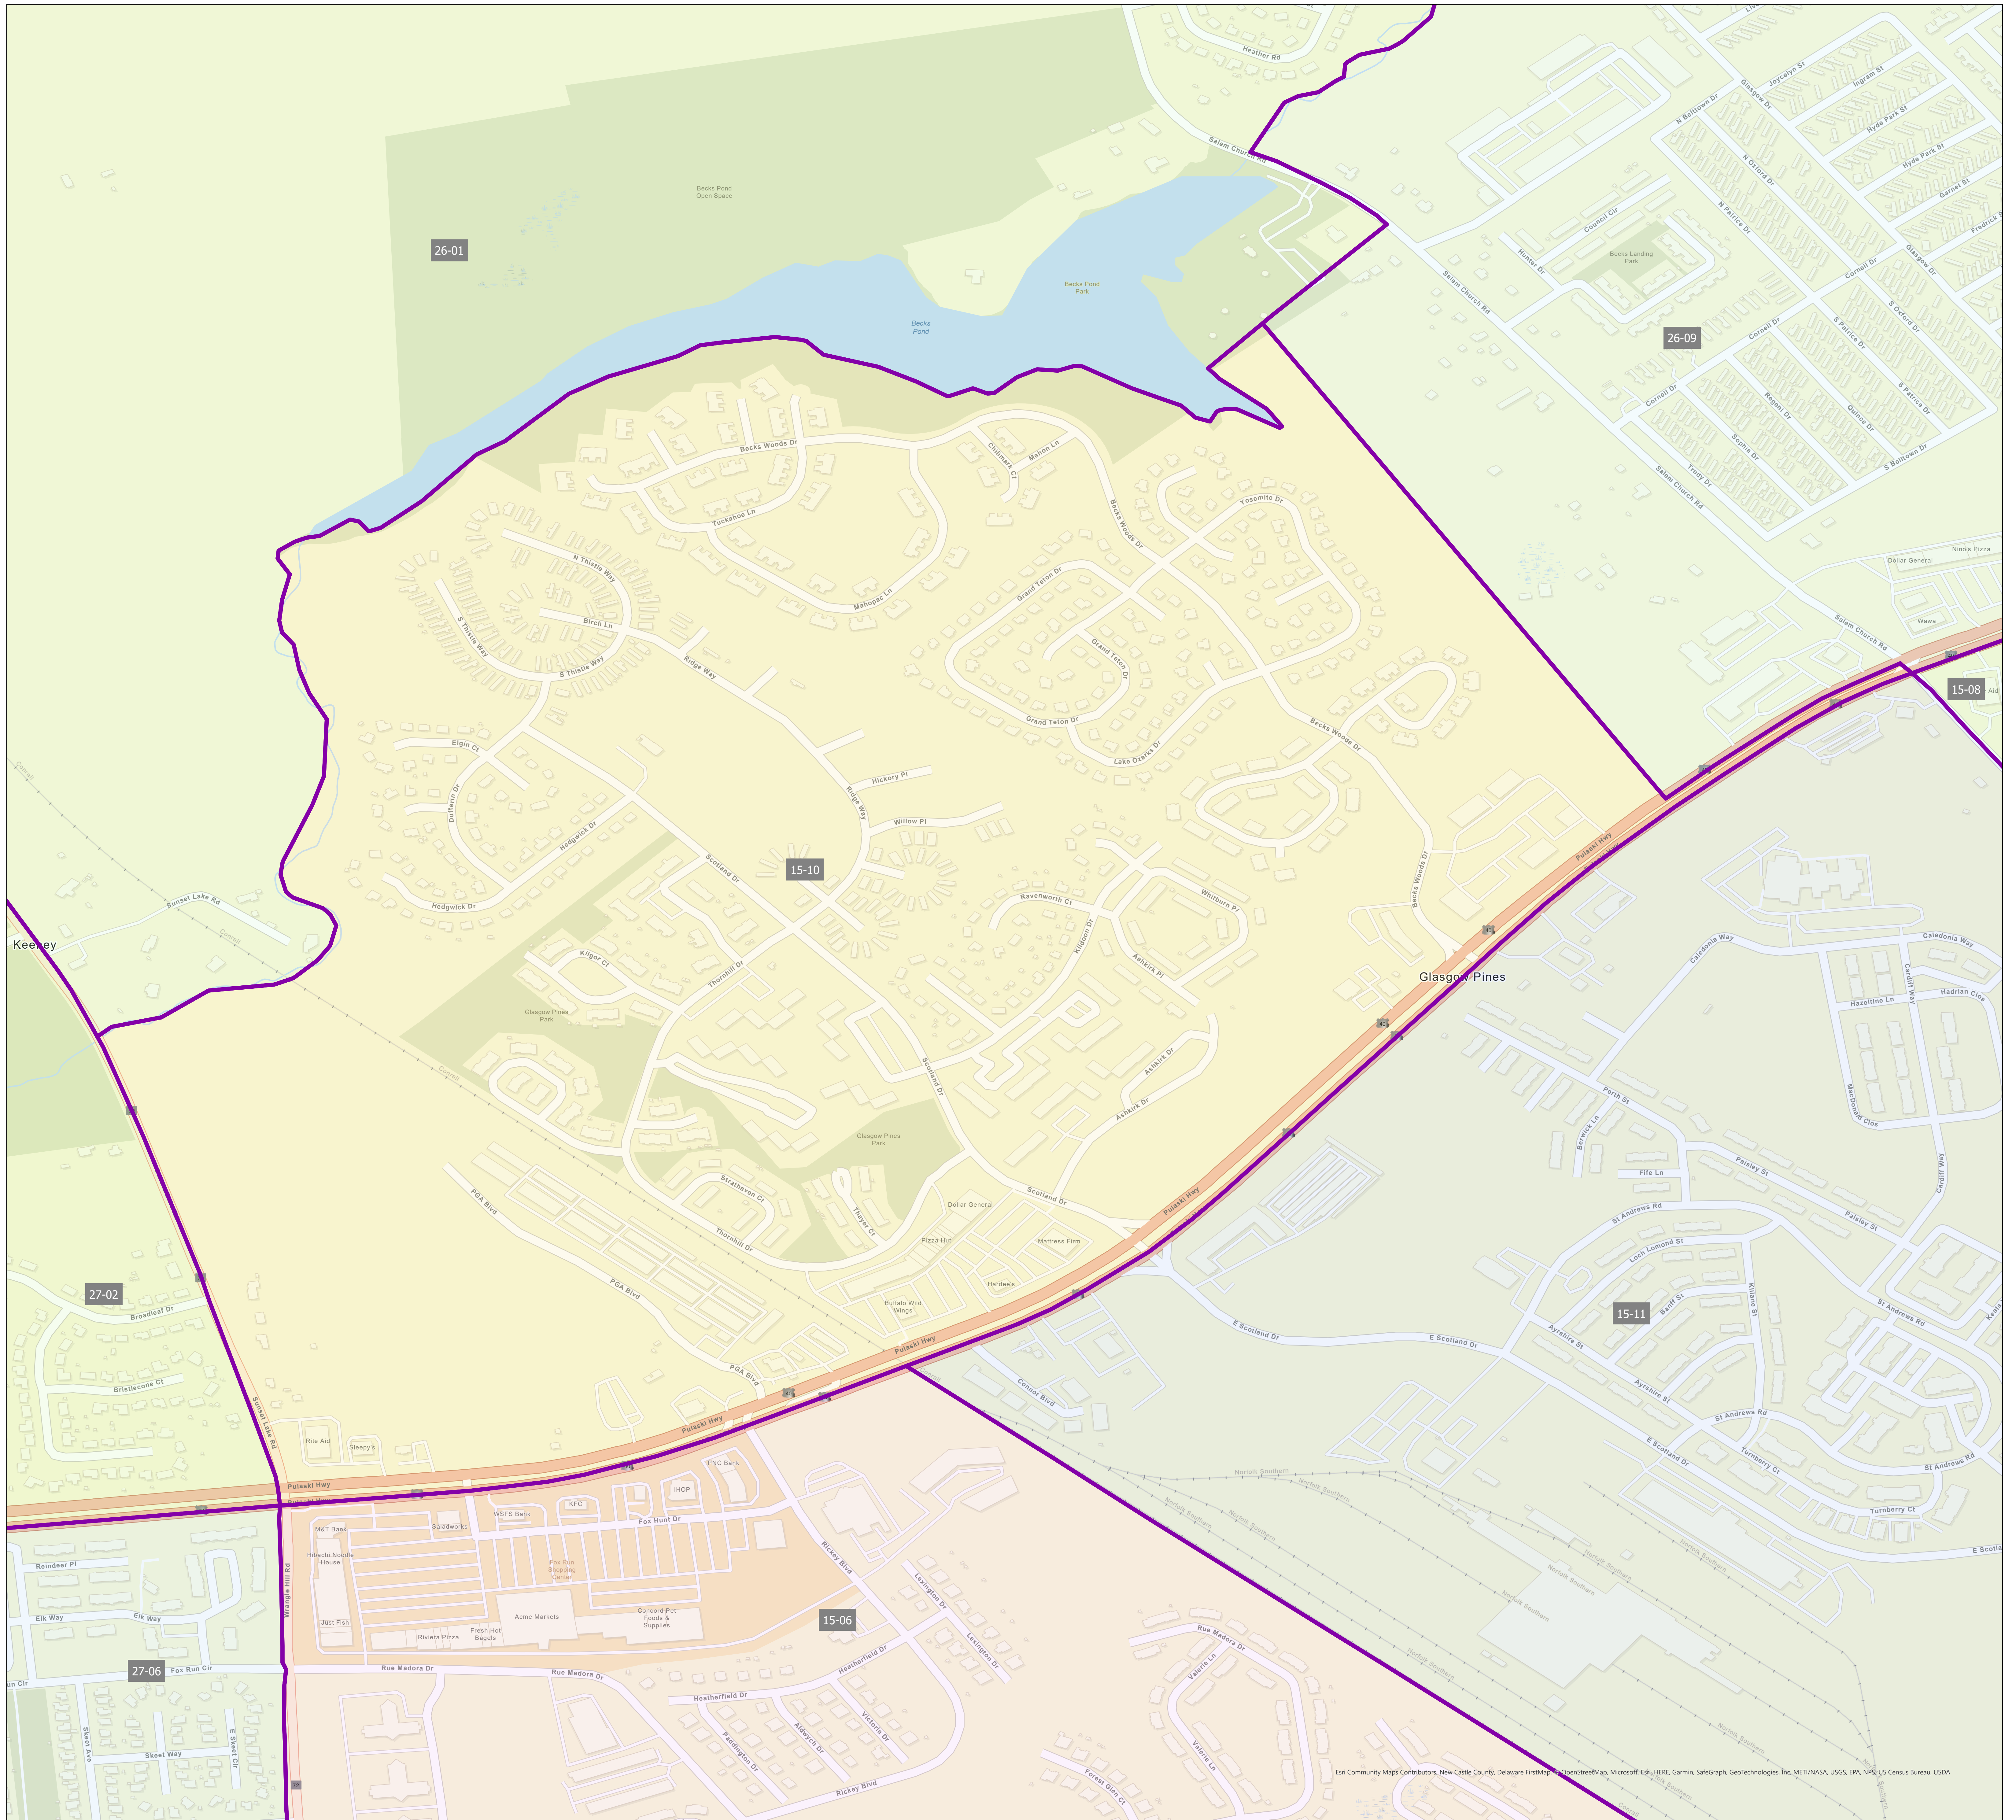

Election District District 15-10