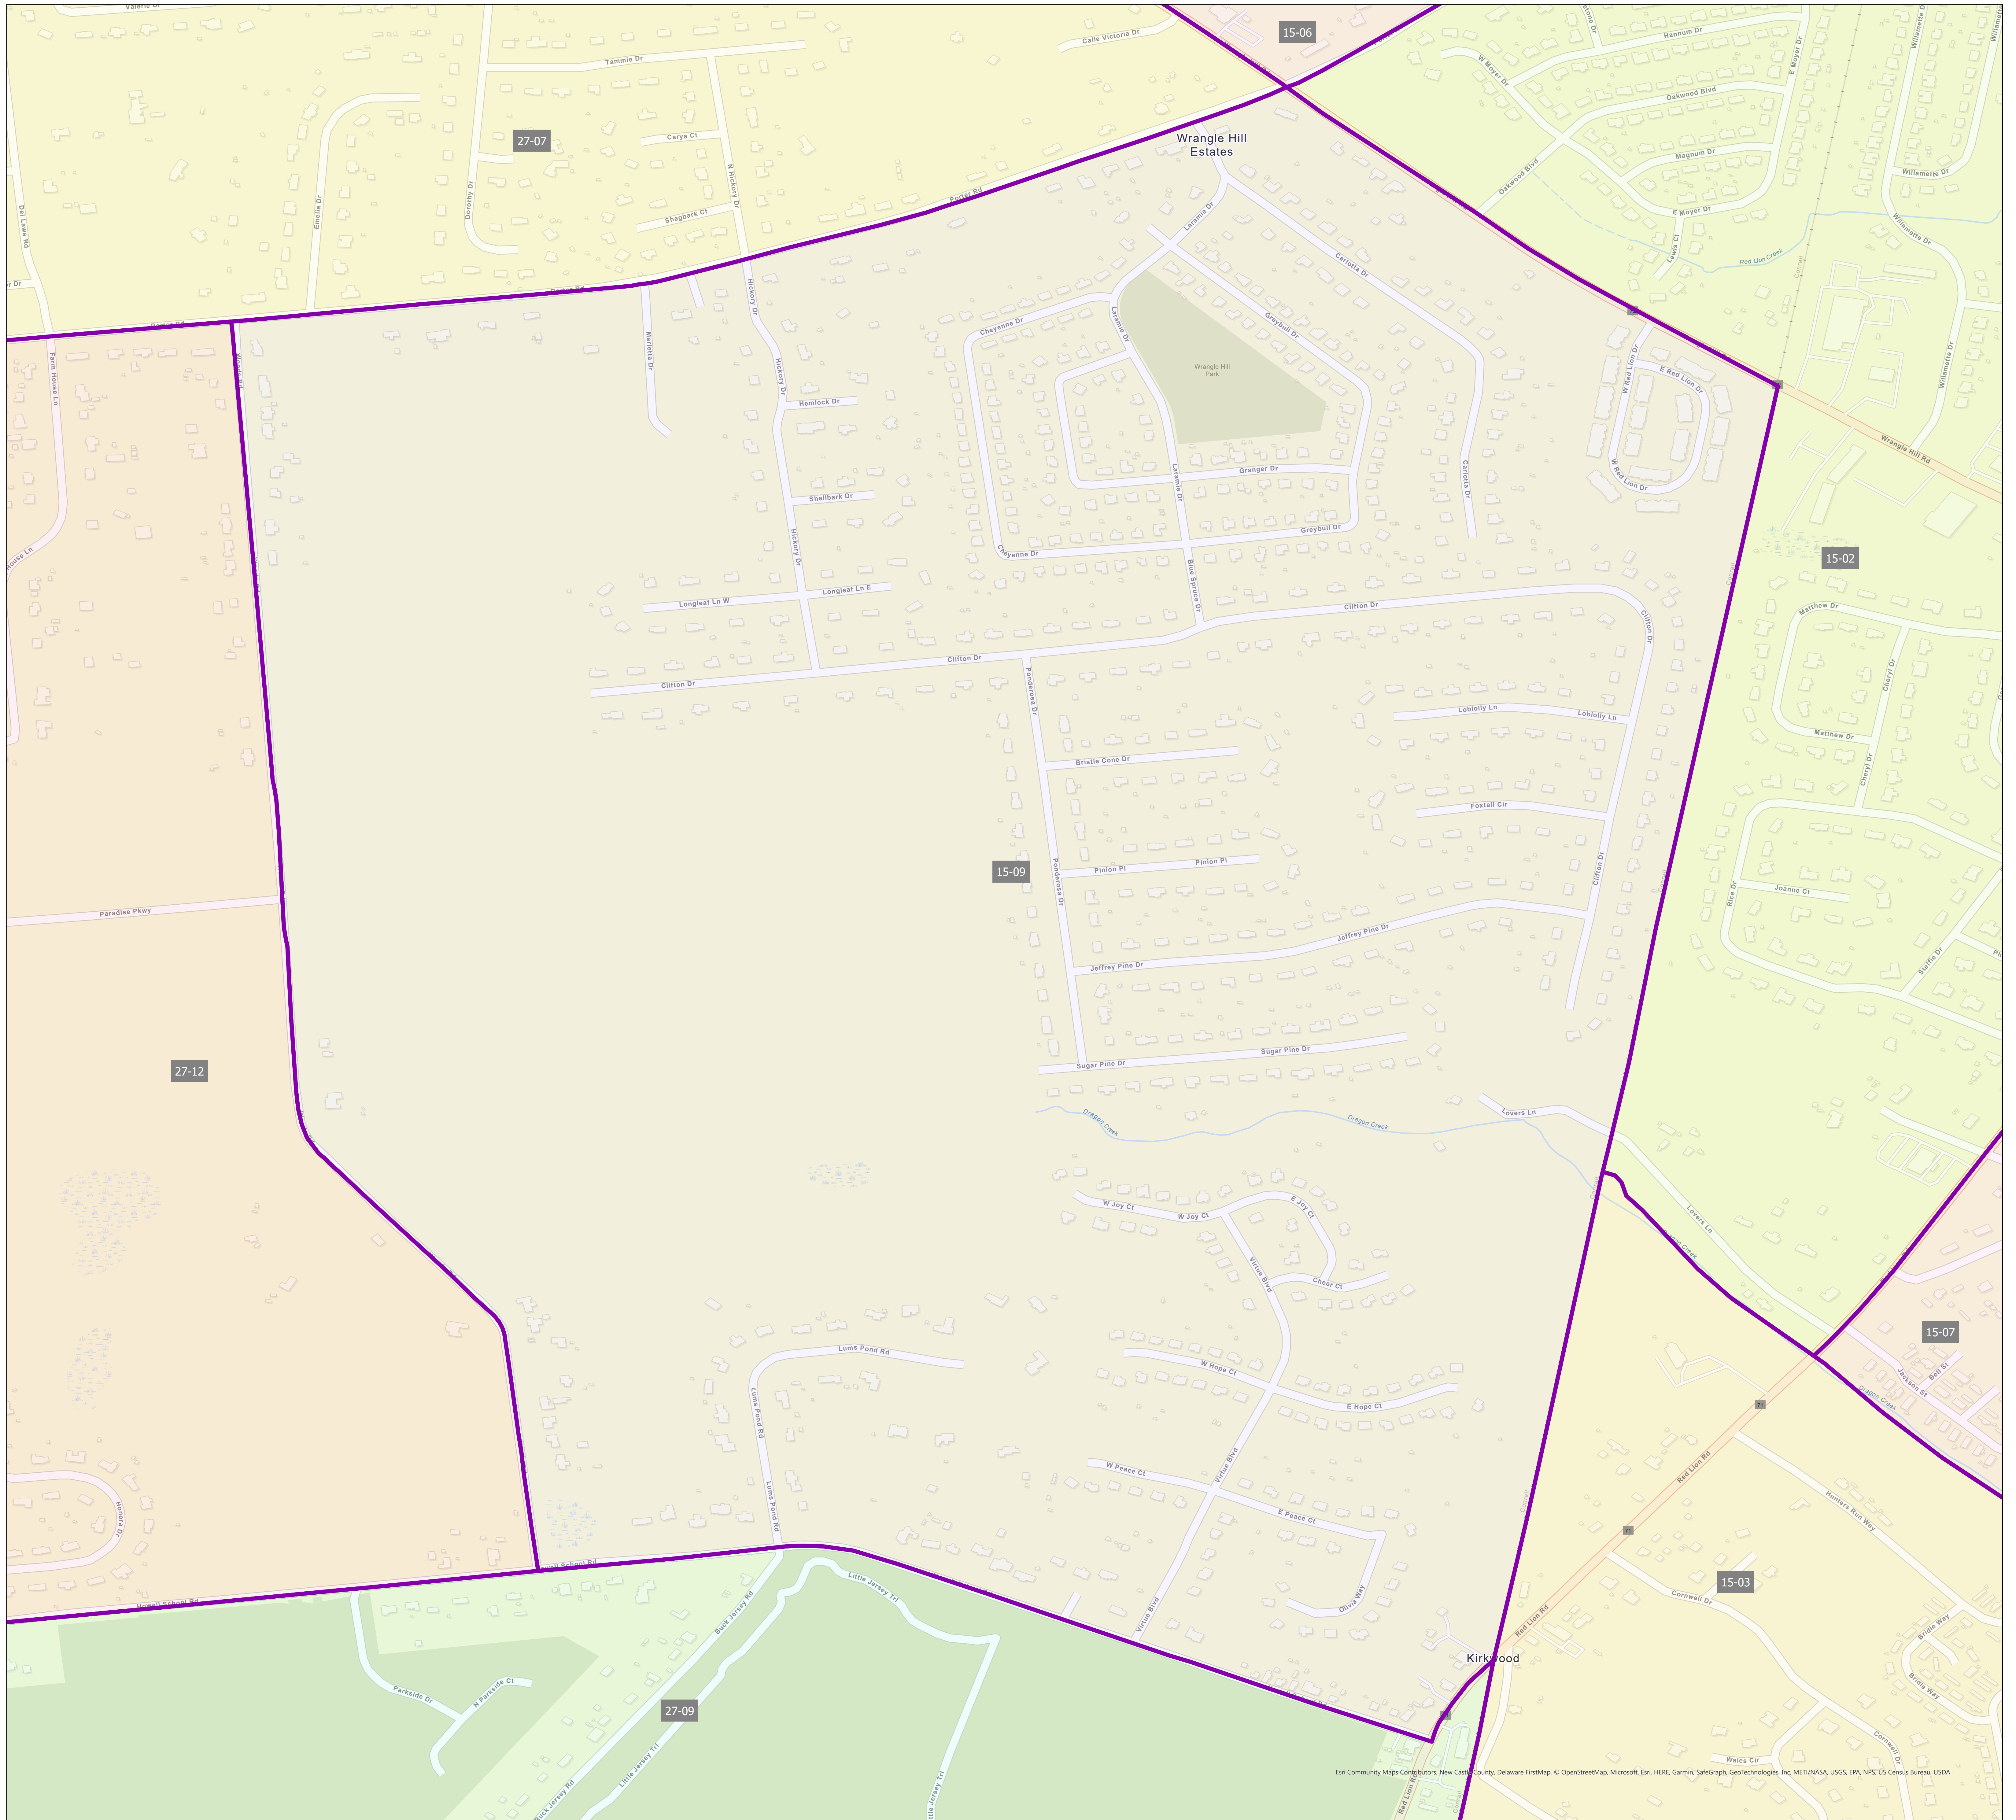

Election District District 15-09