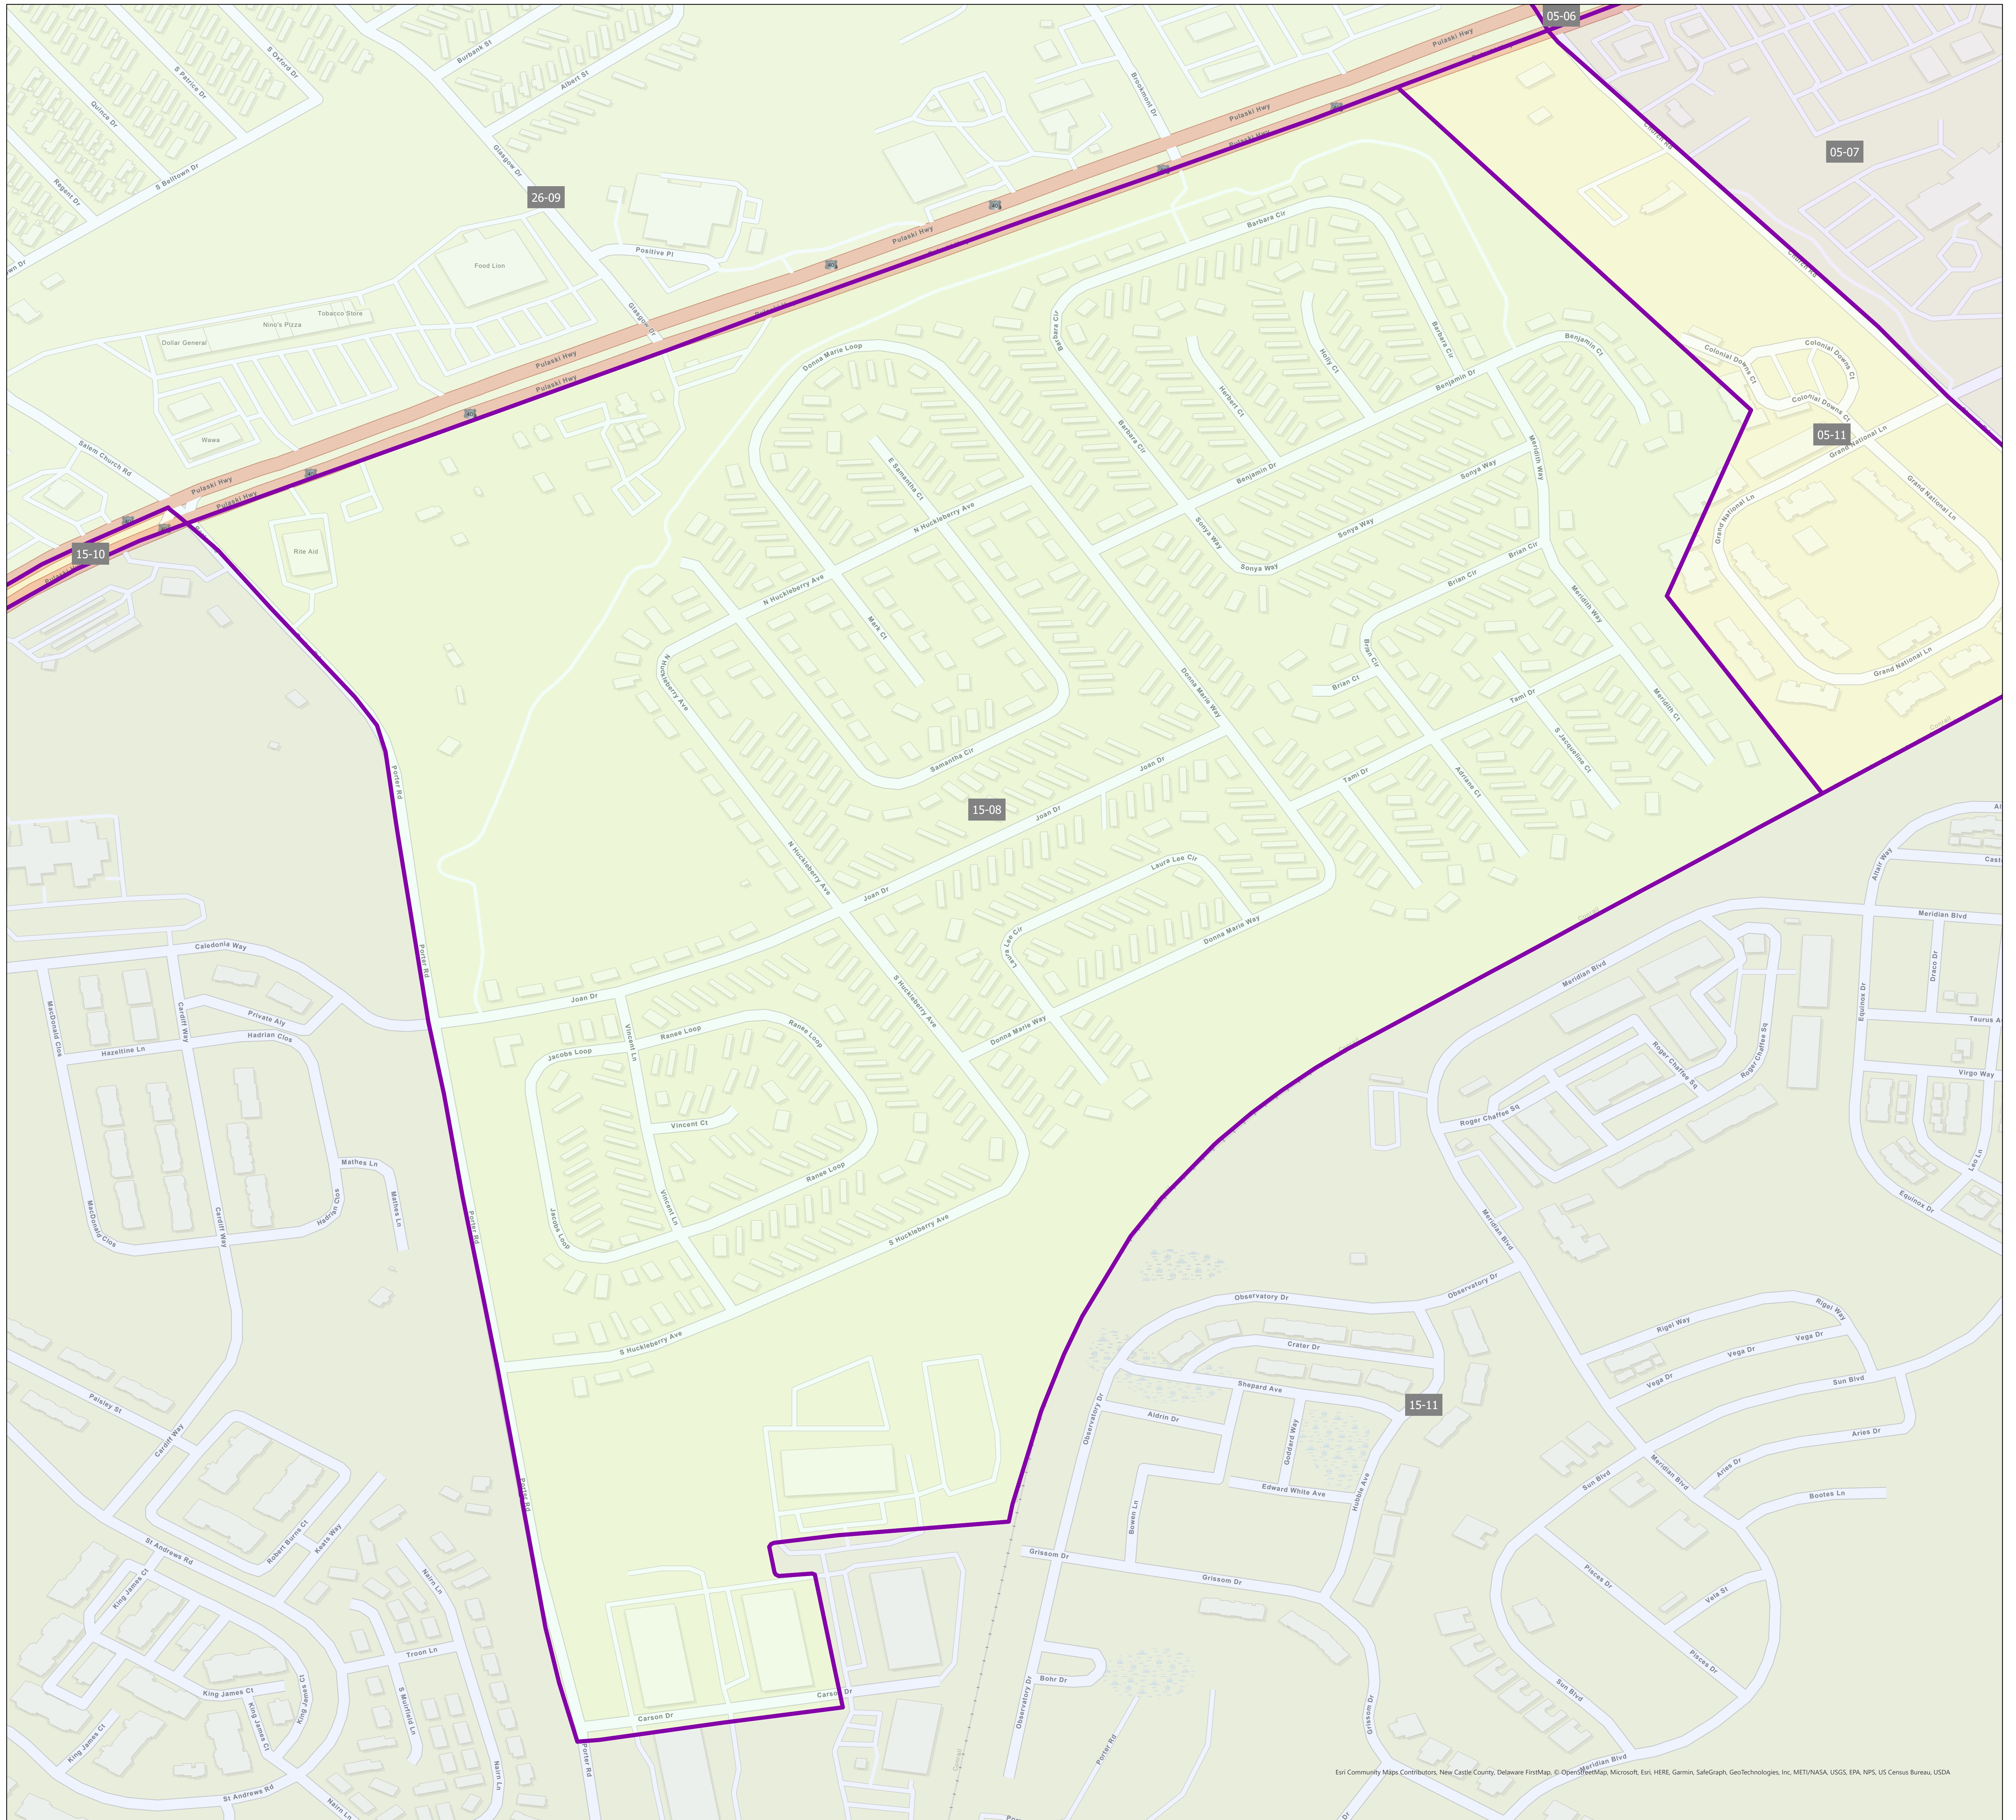

Election District District 15-08