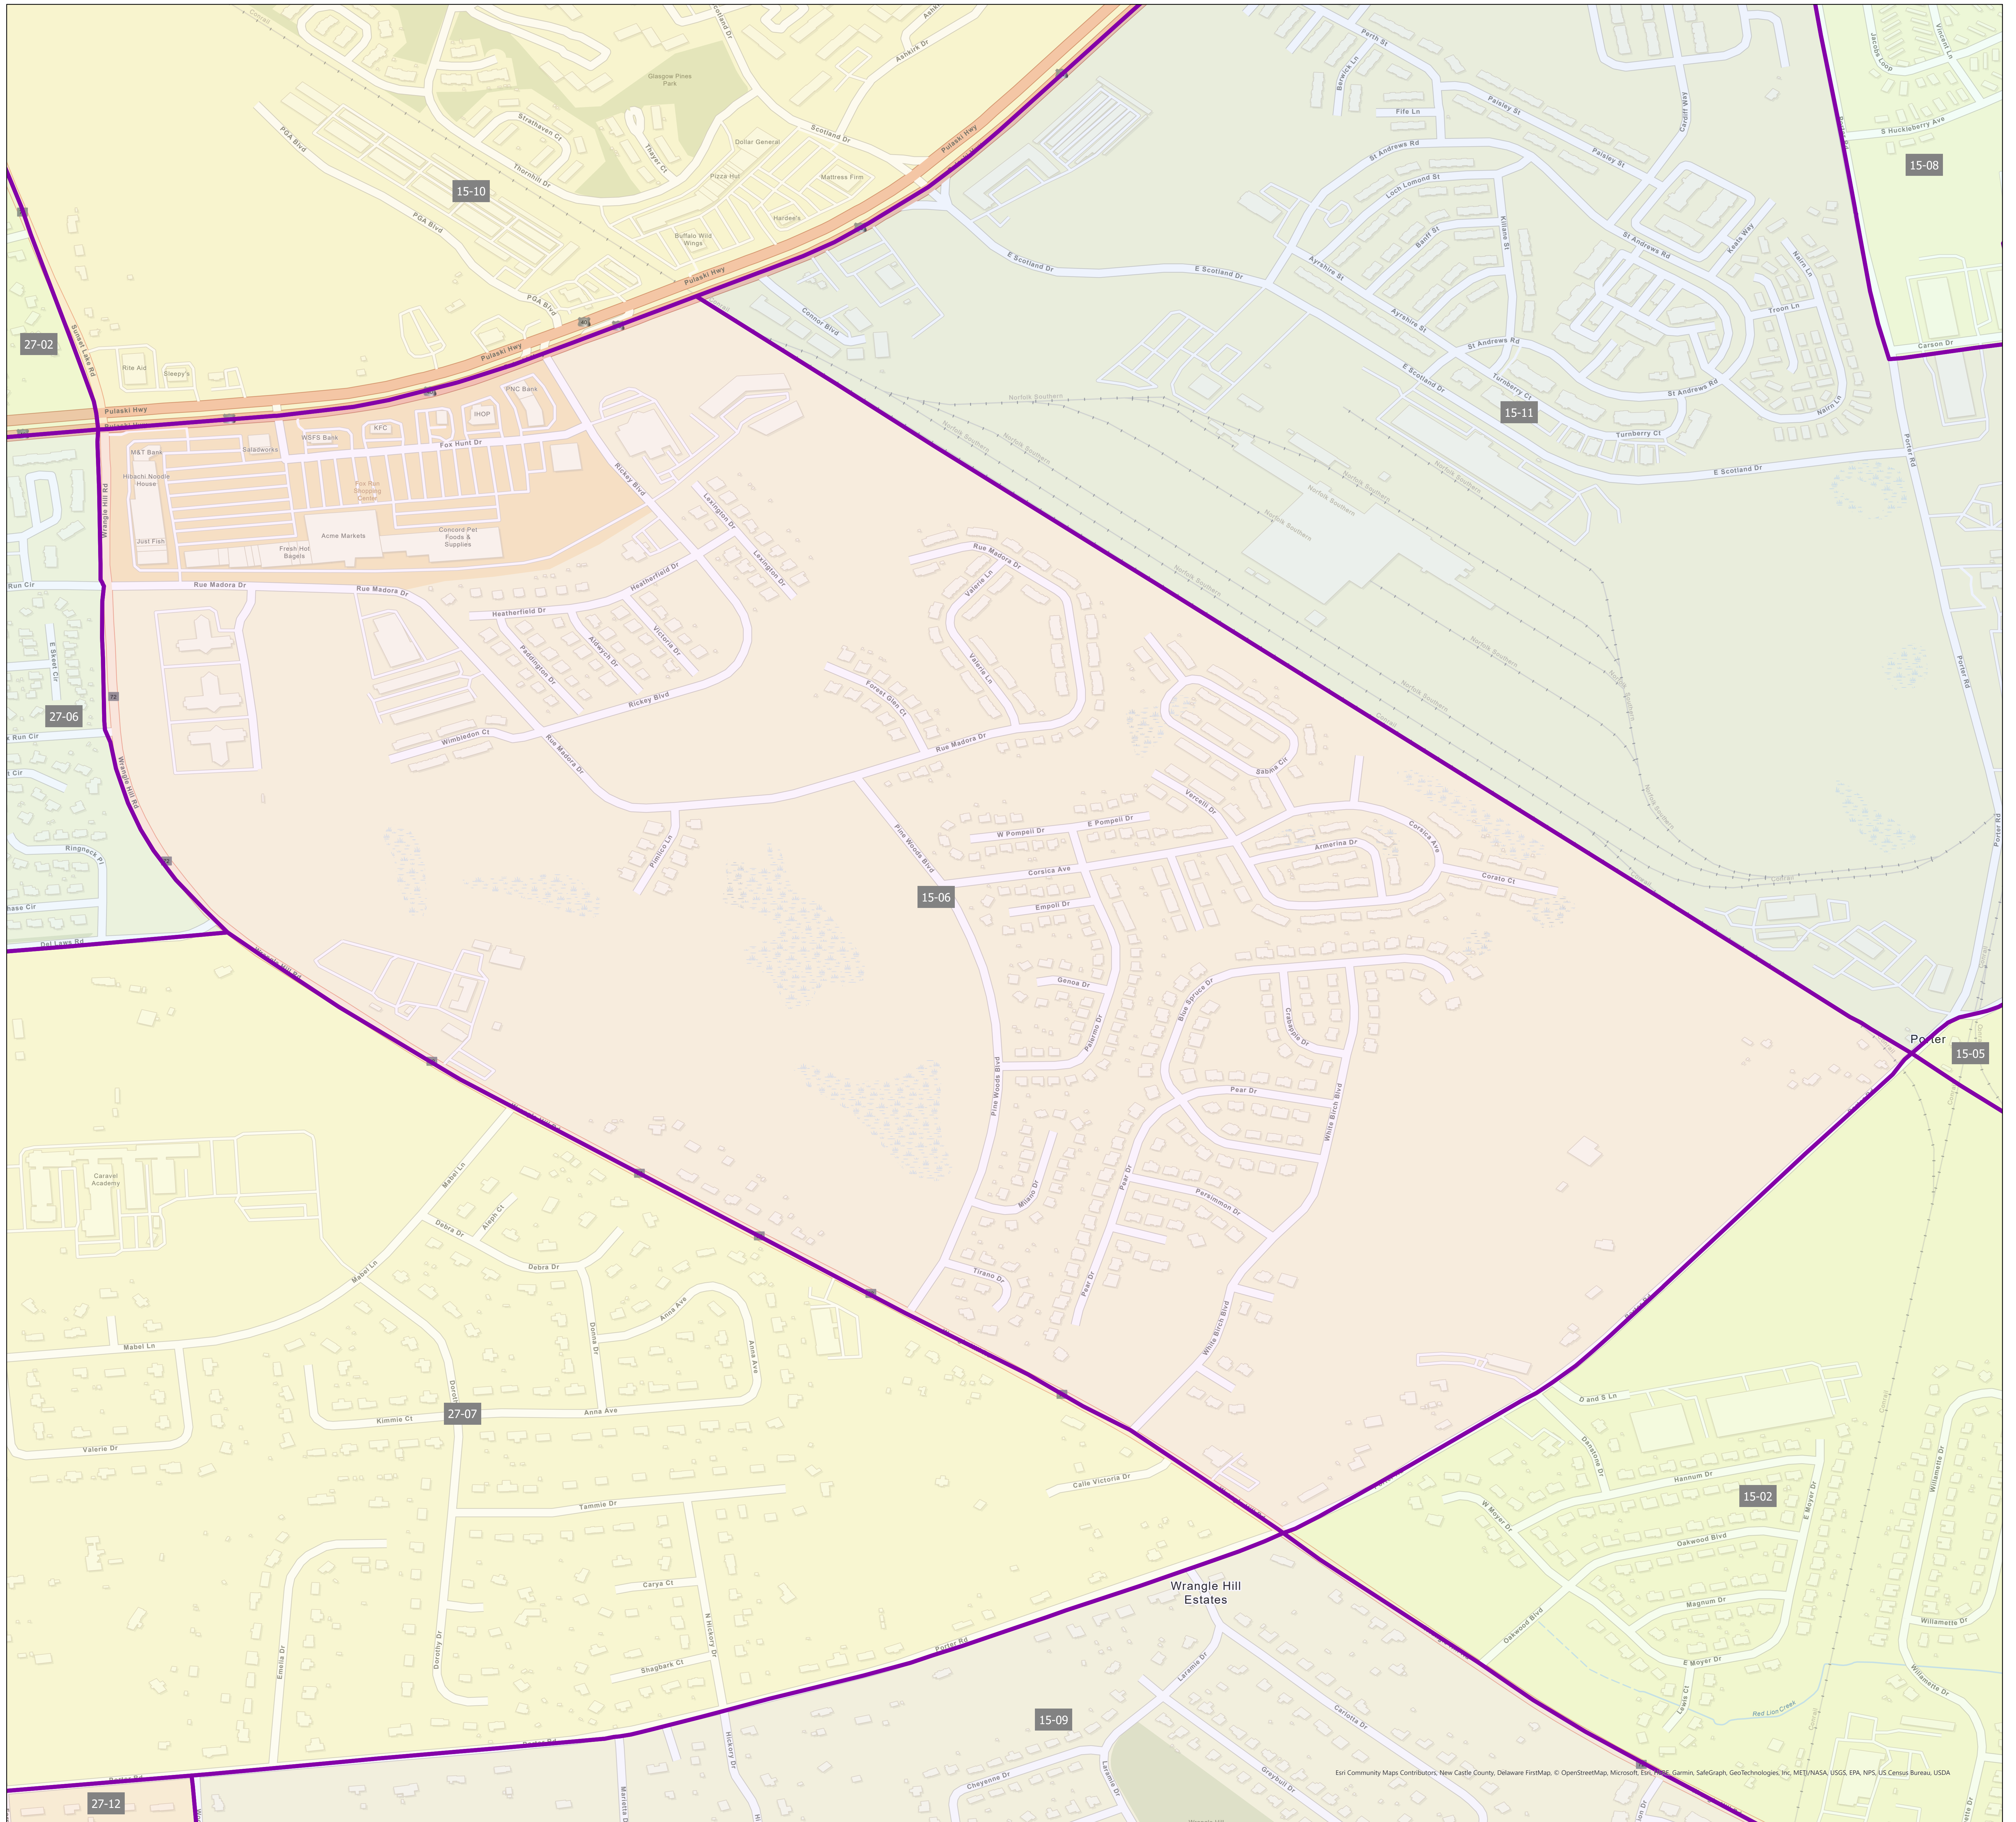

Election District District 15-06