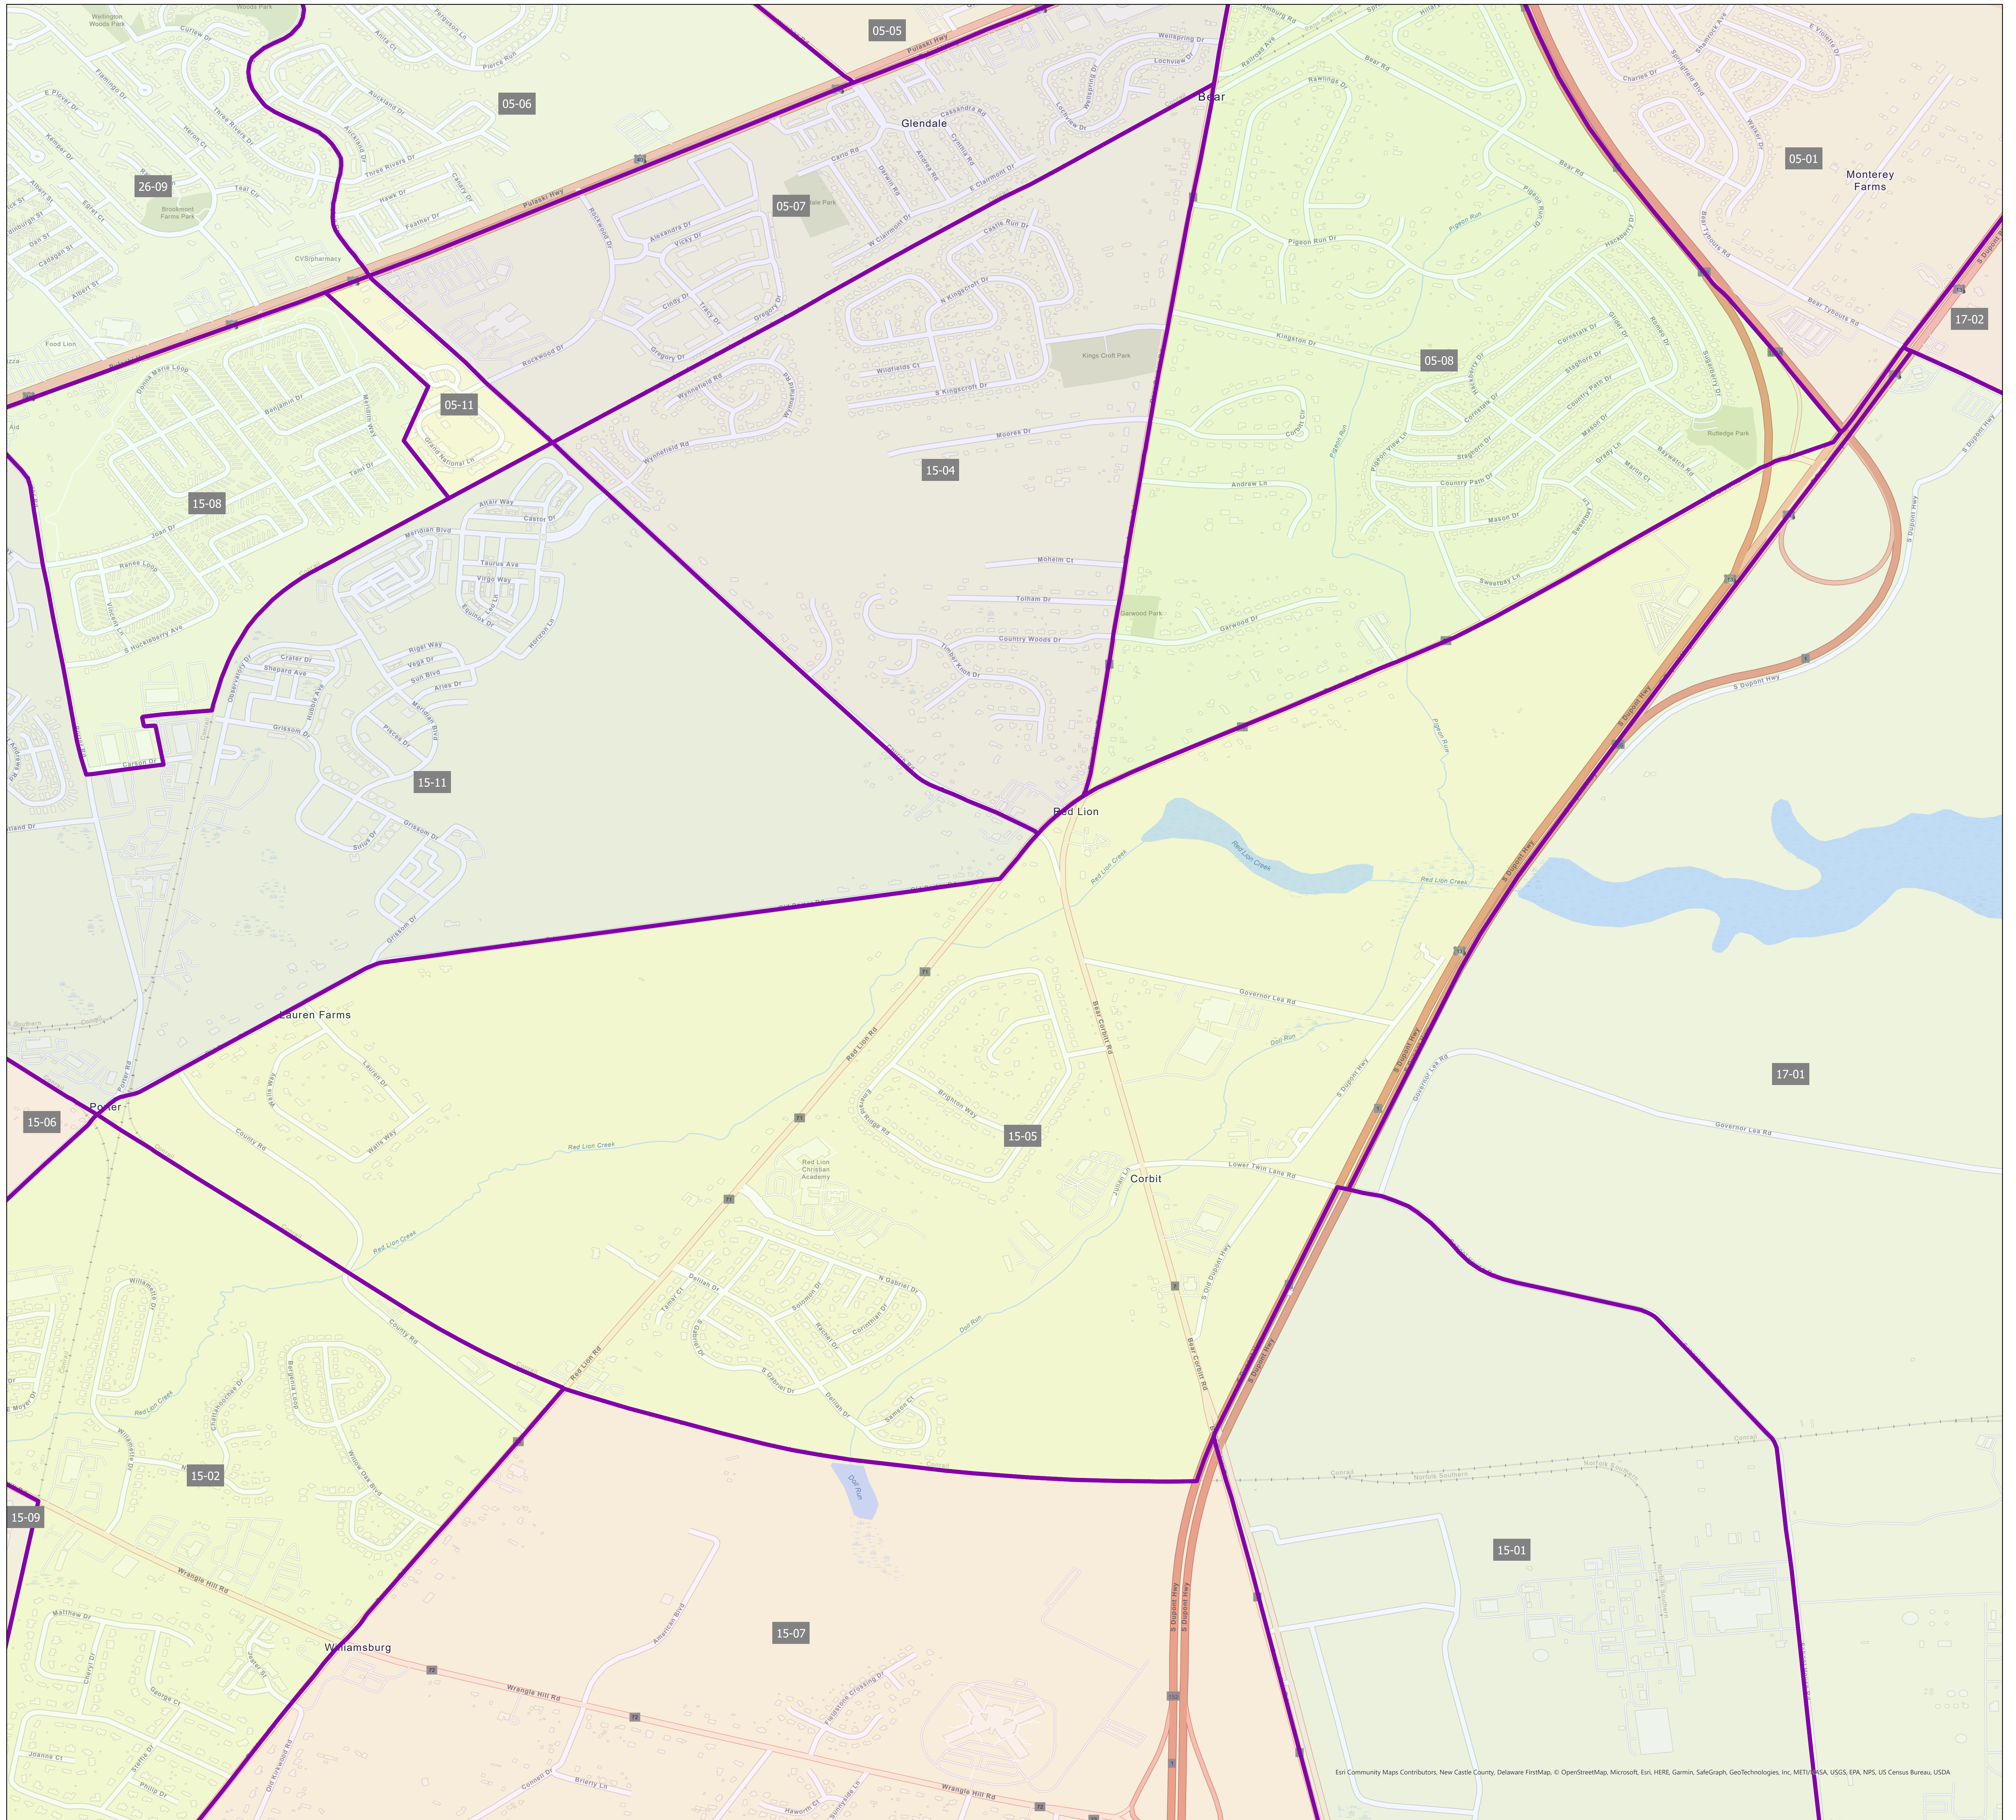

Election District District 15-05