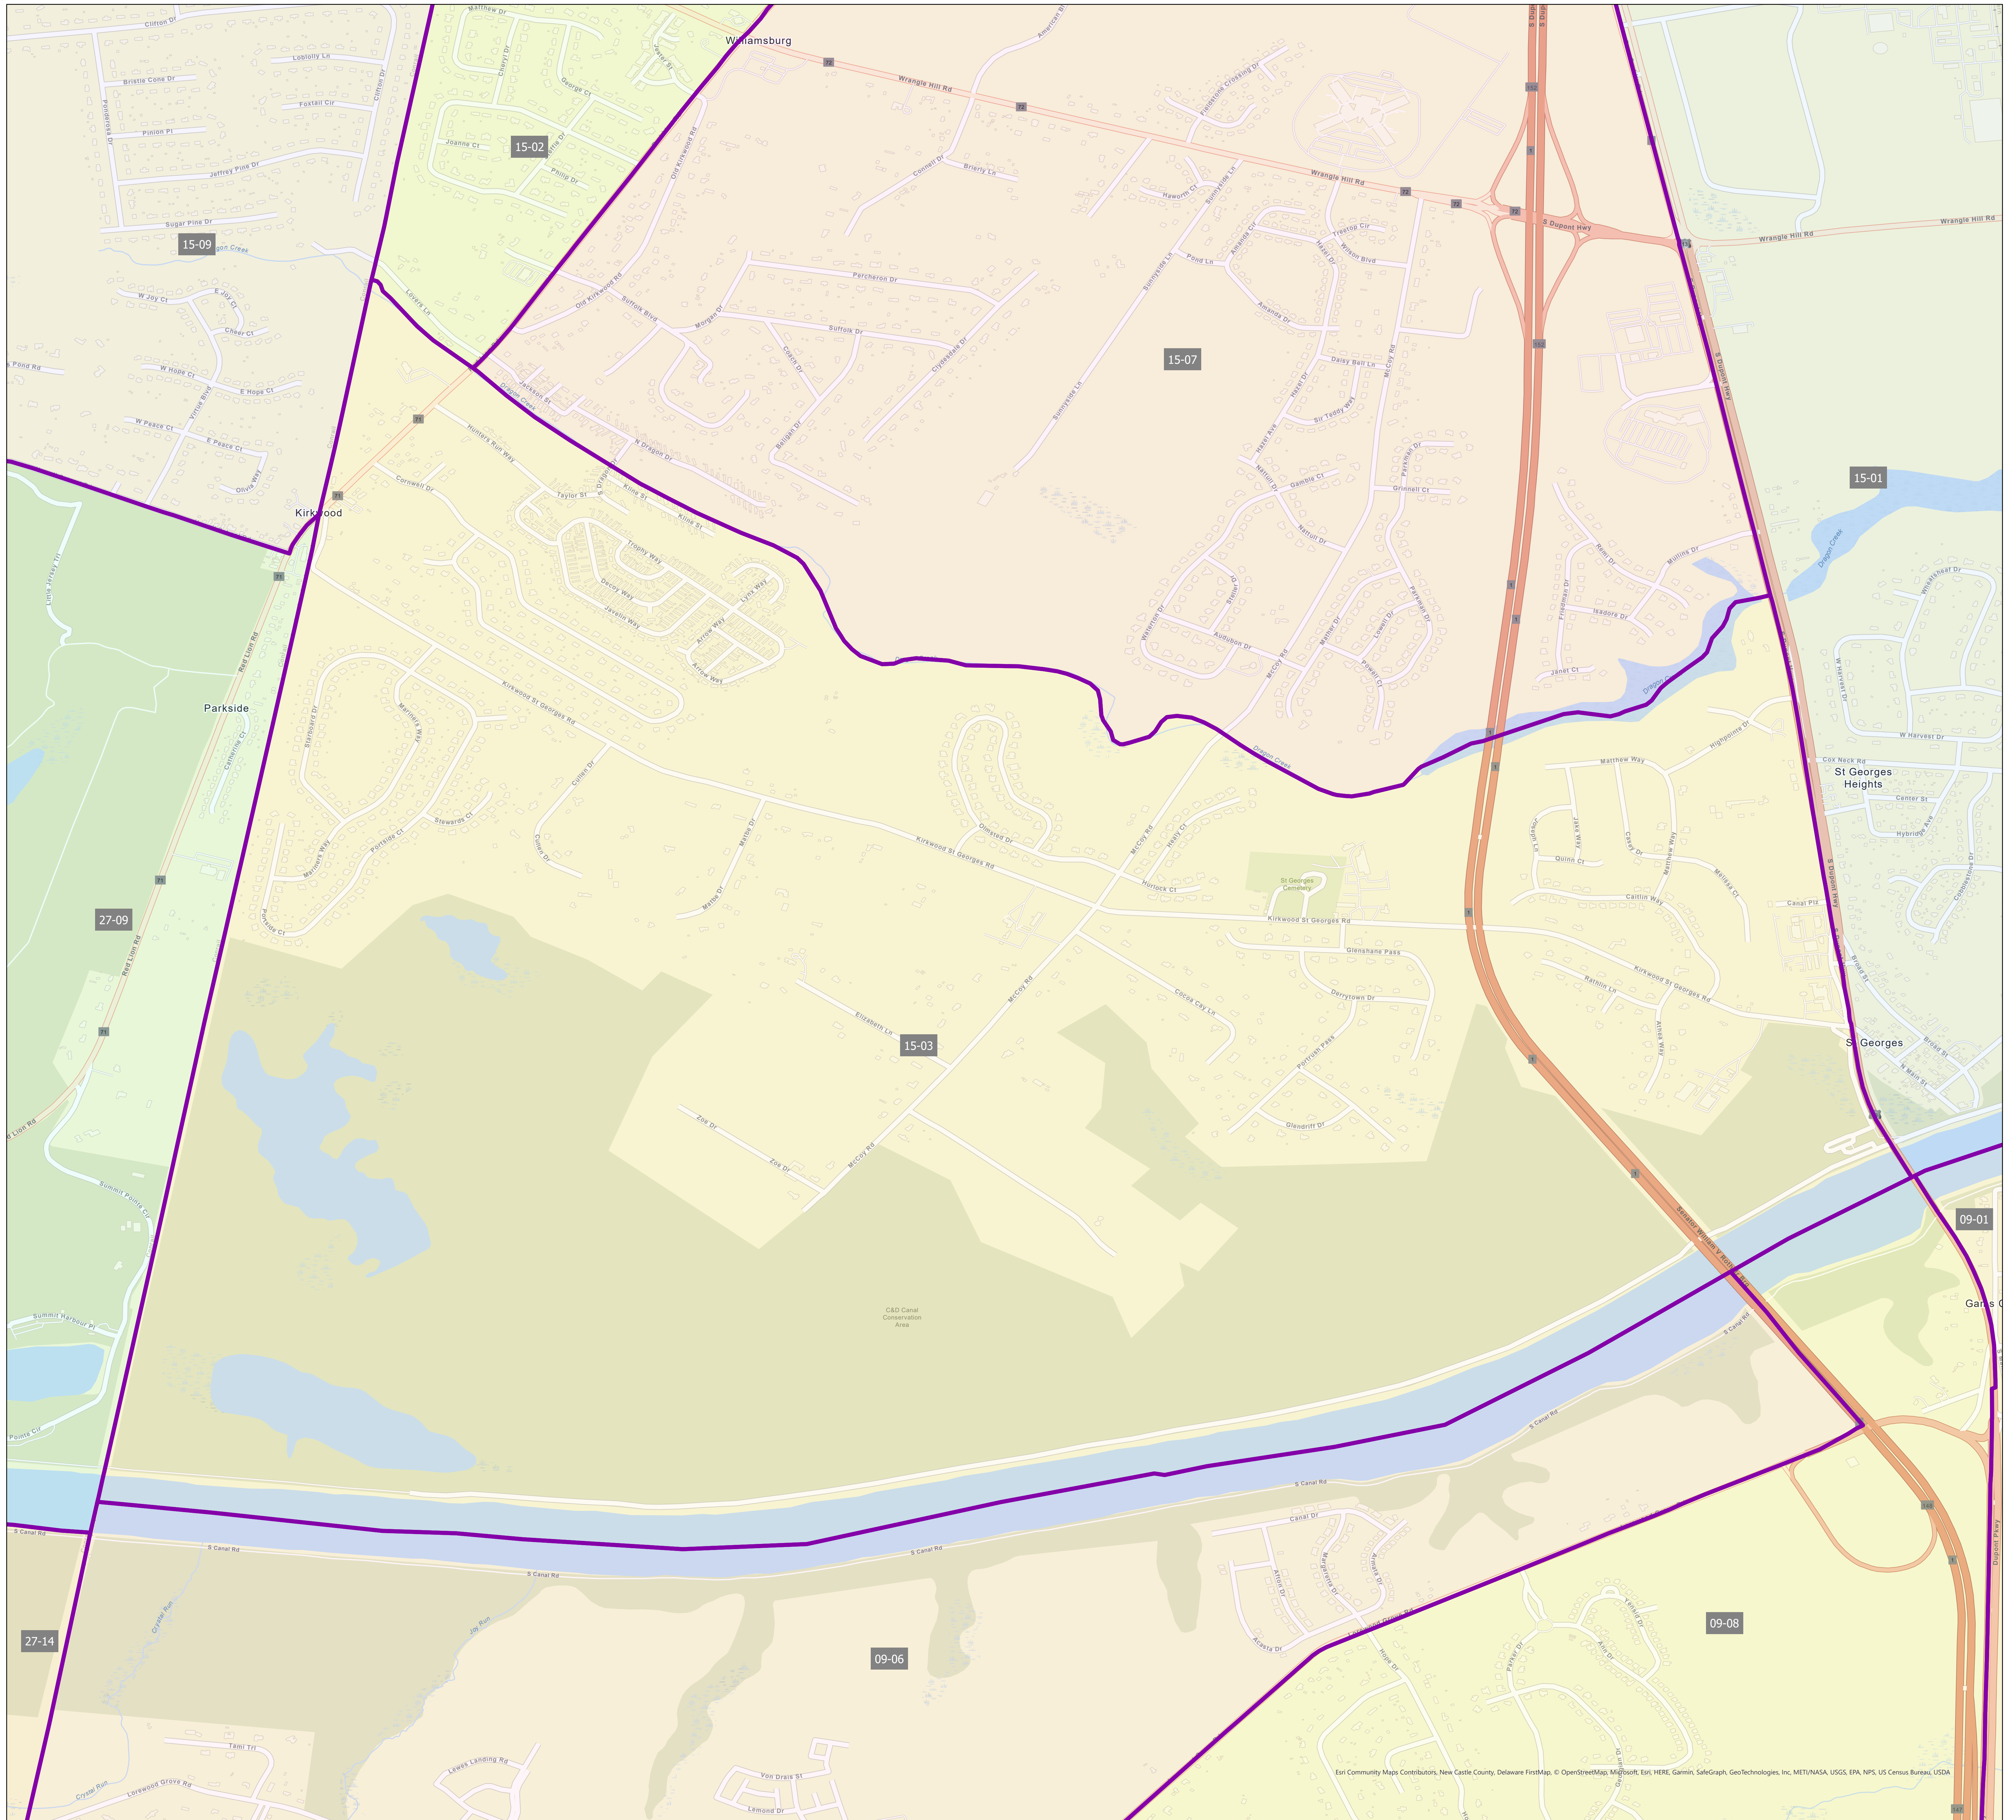

Election District District 15-03