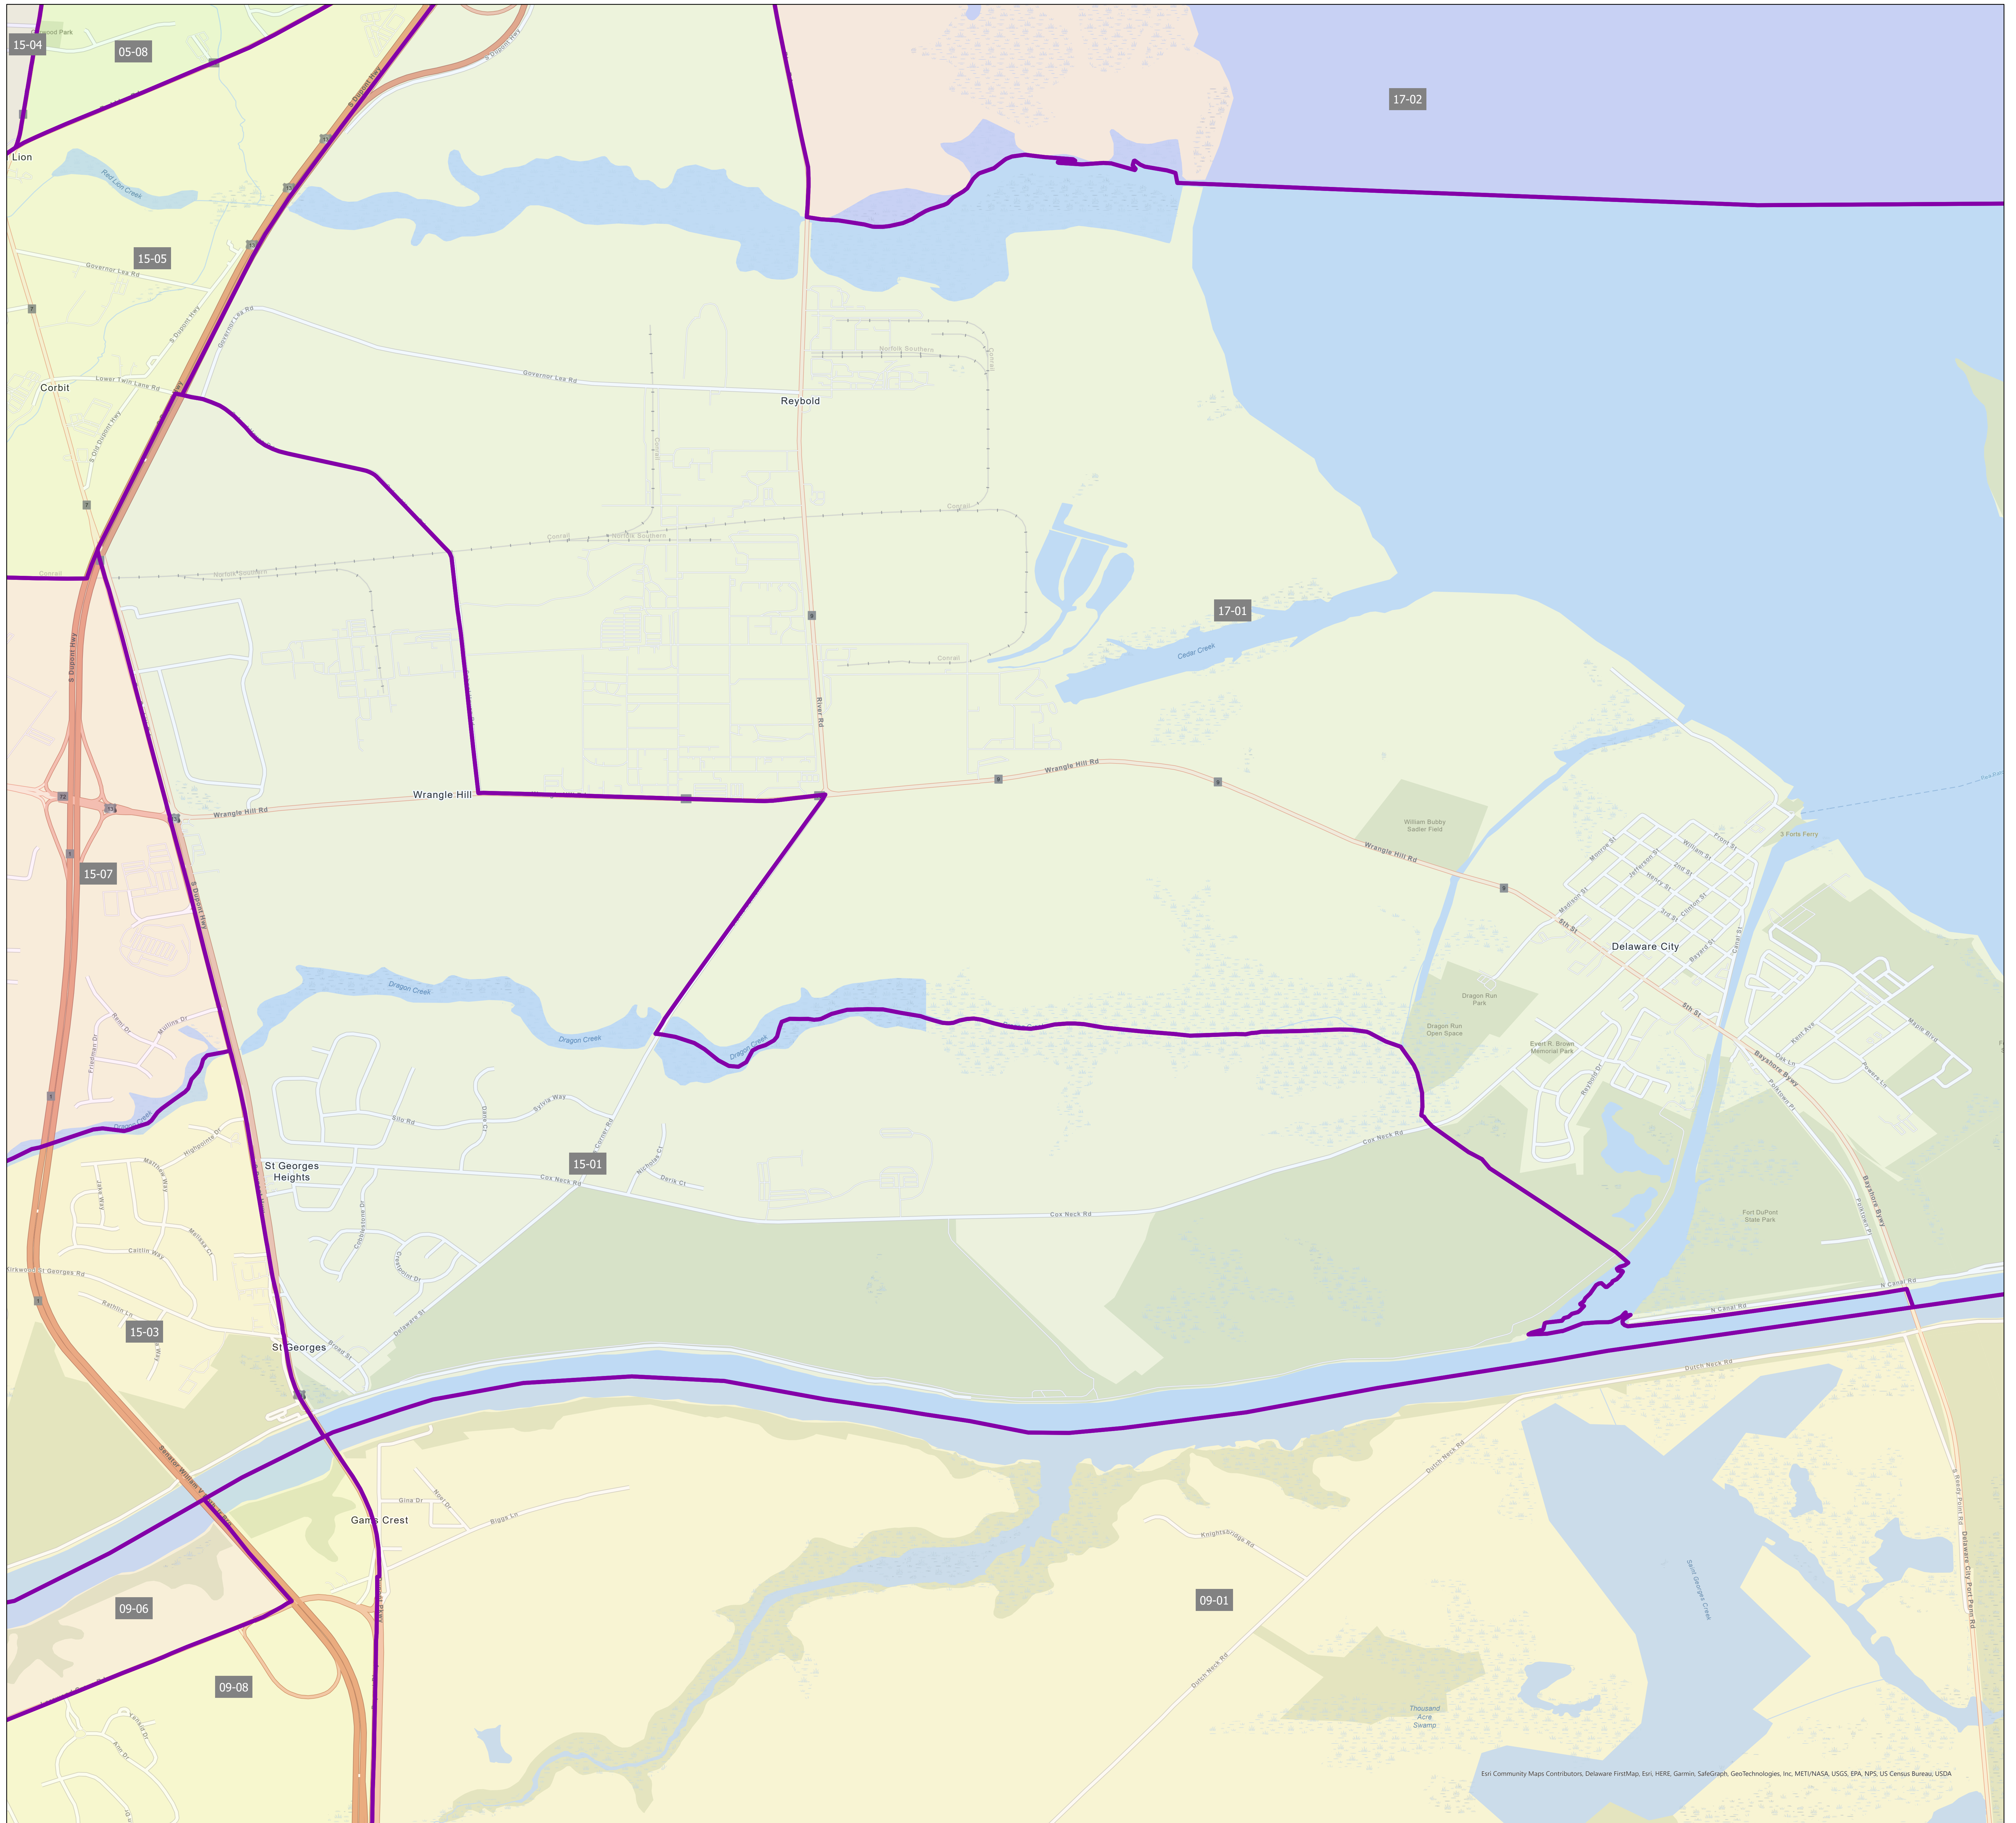

State of Delaware
Department of Elections
New Castle County

Election District District 15-01