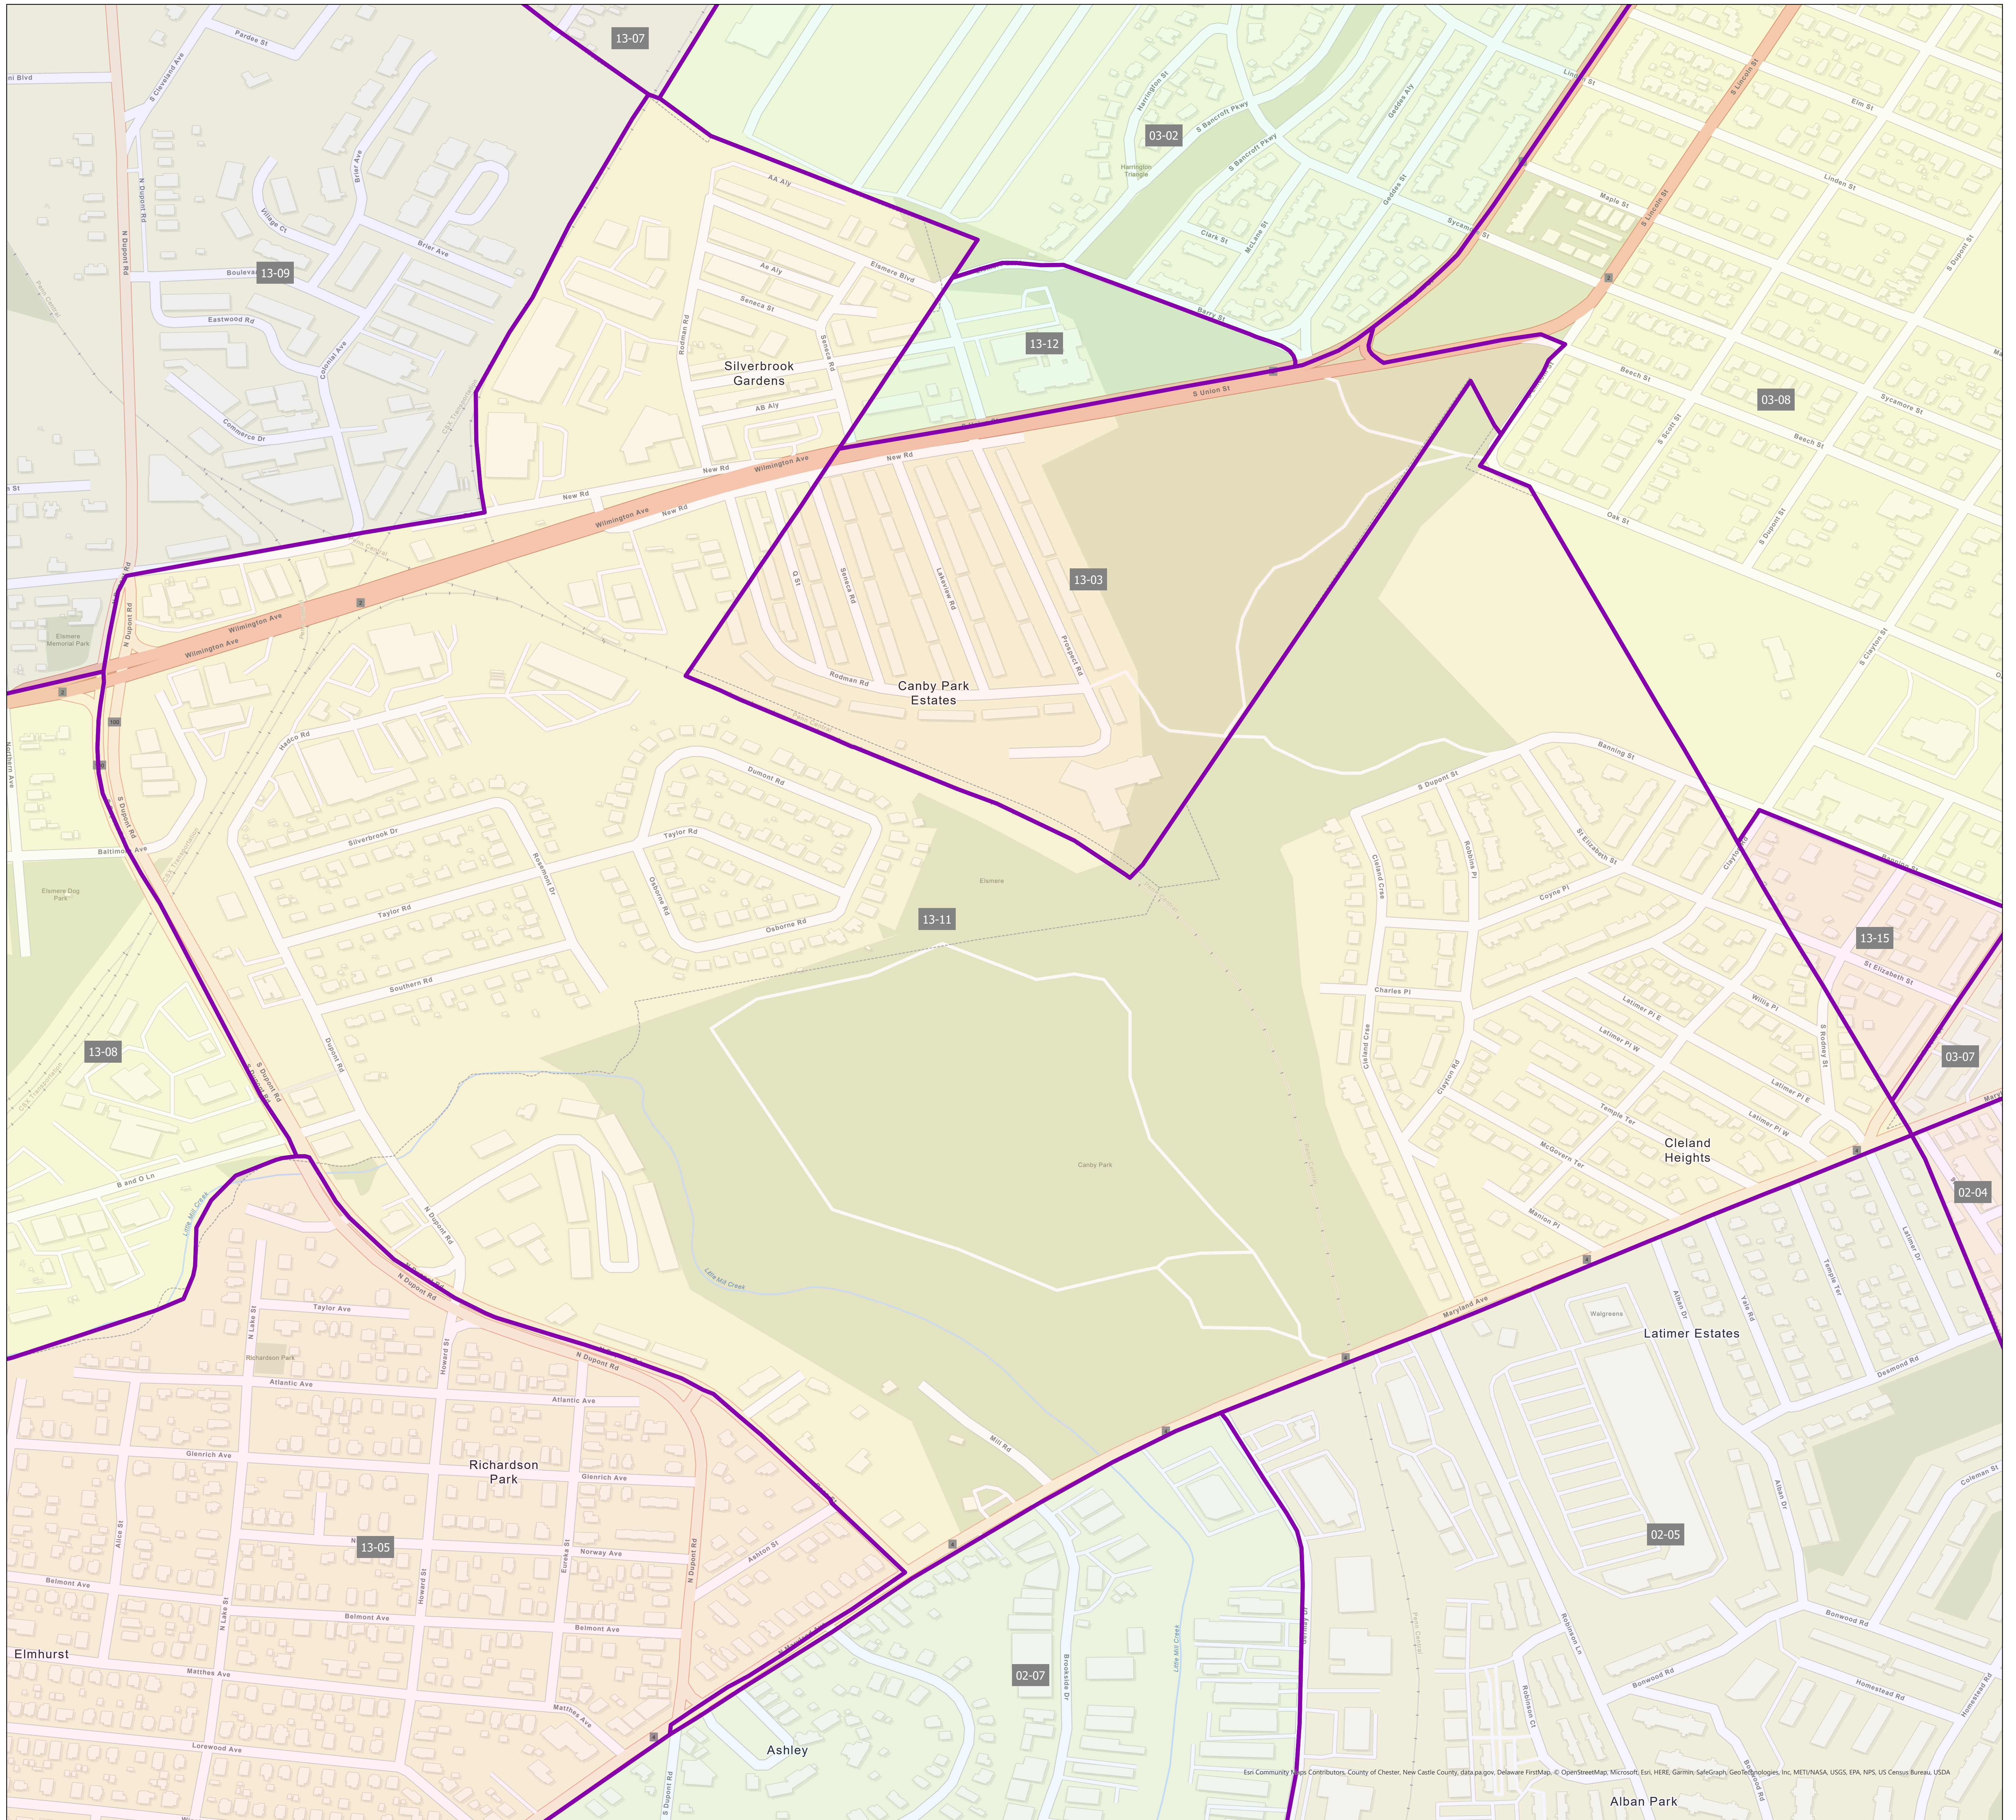

Election District District 13-11

Alban Park