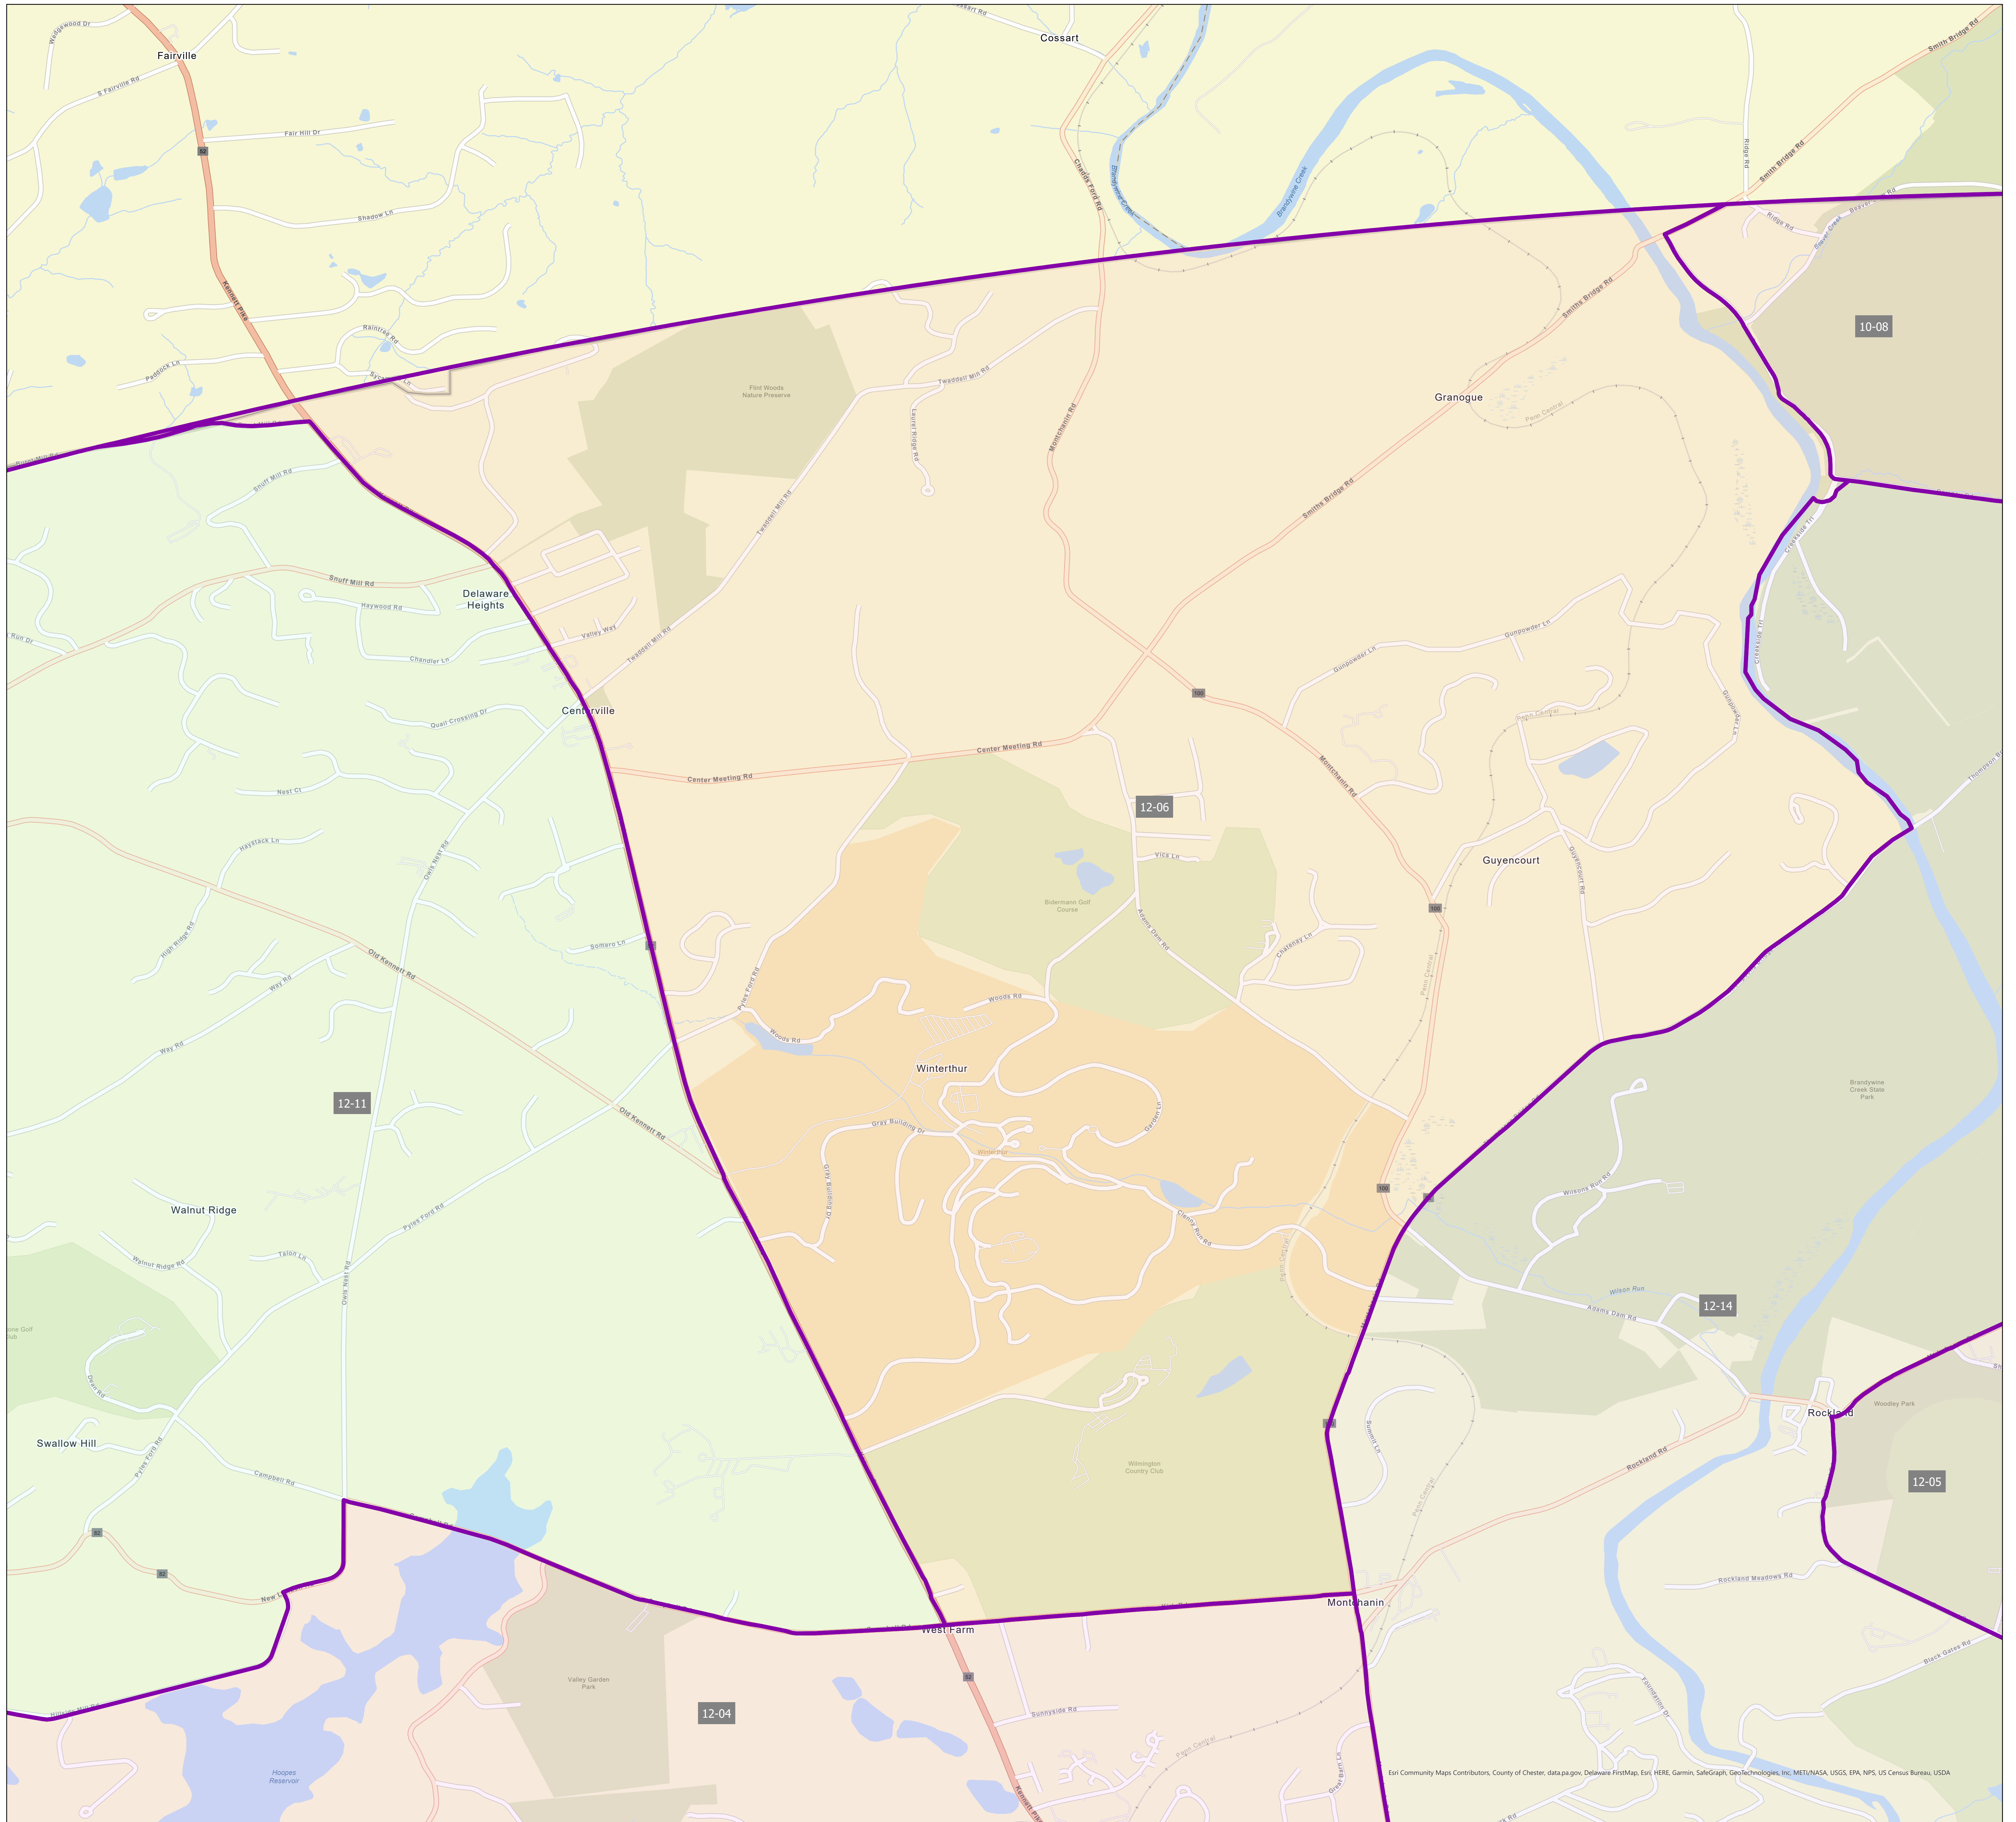

Election District District 12-06