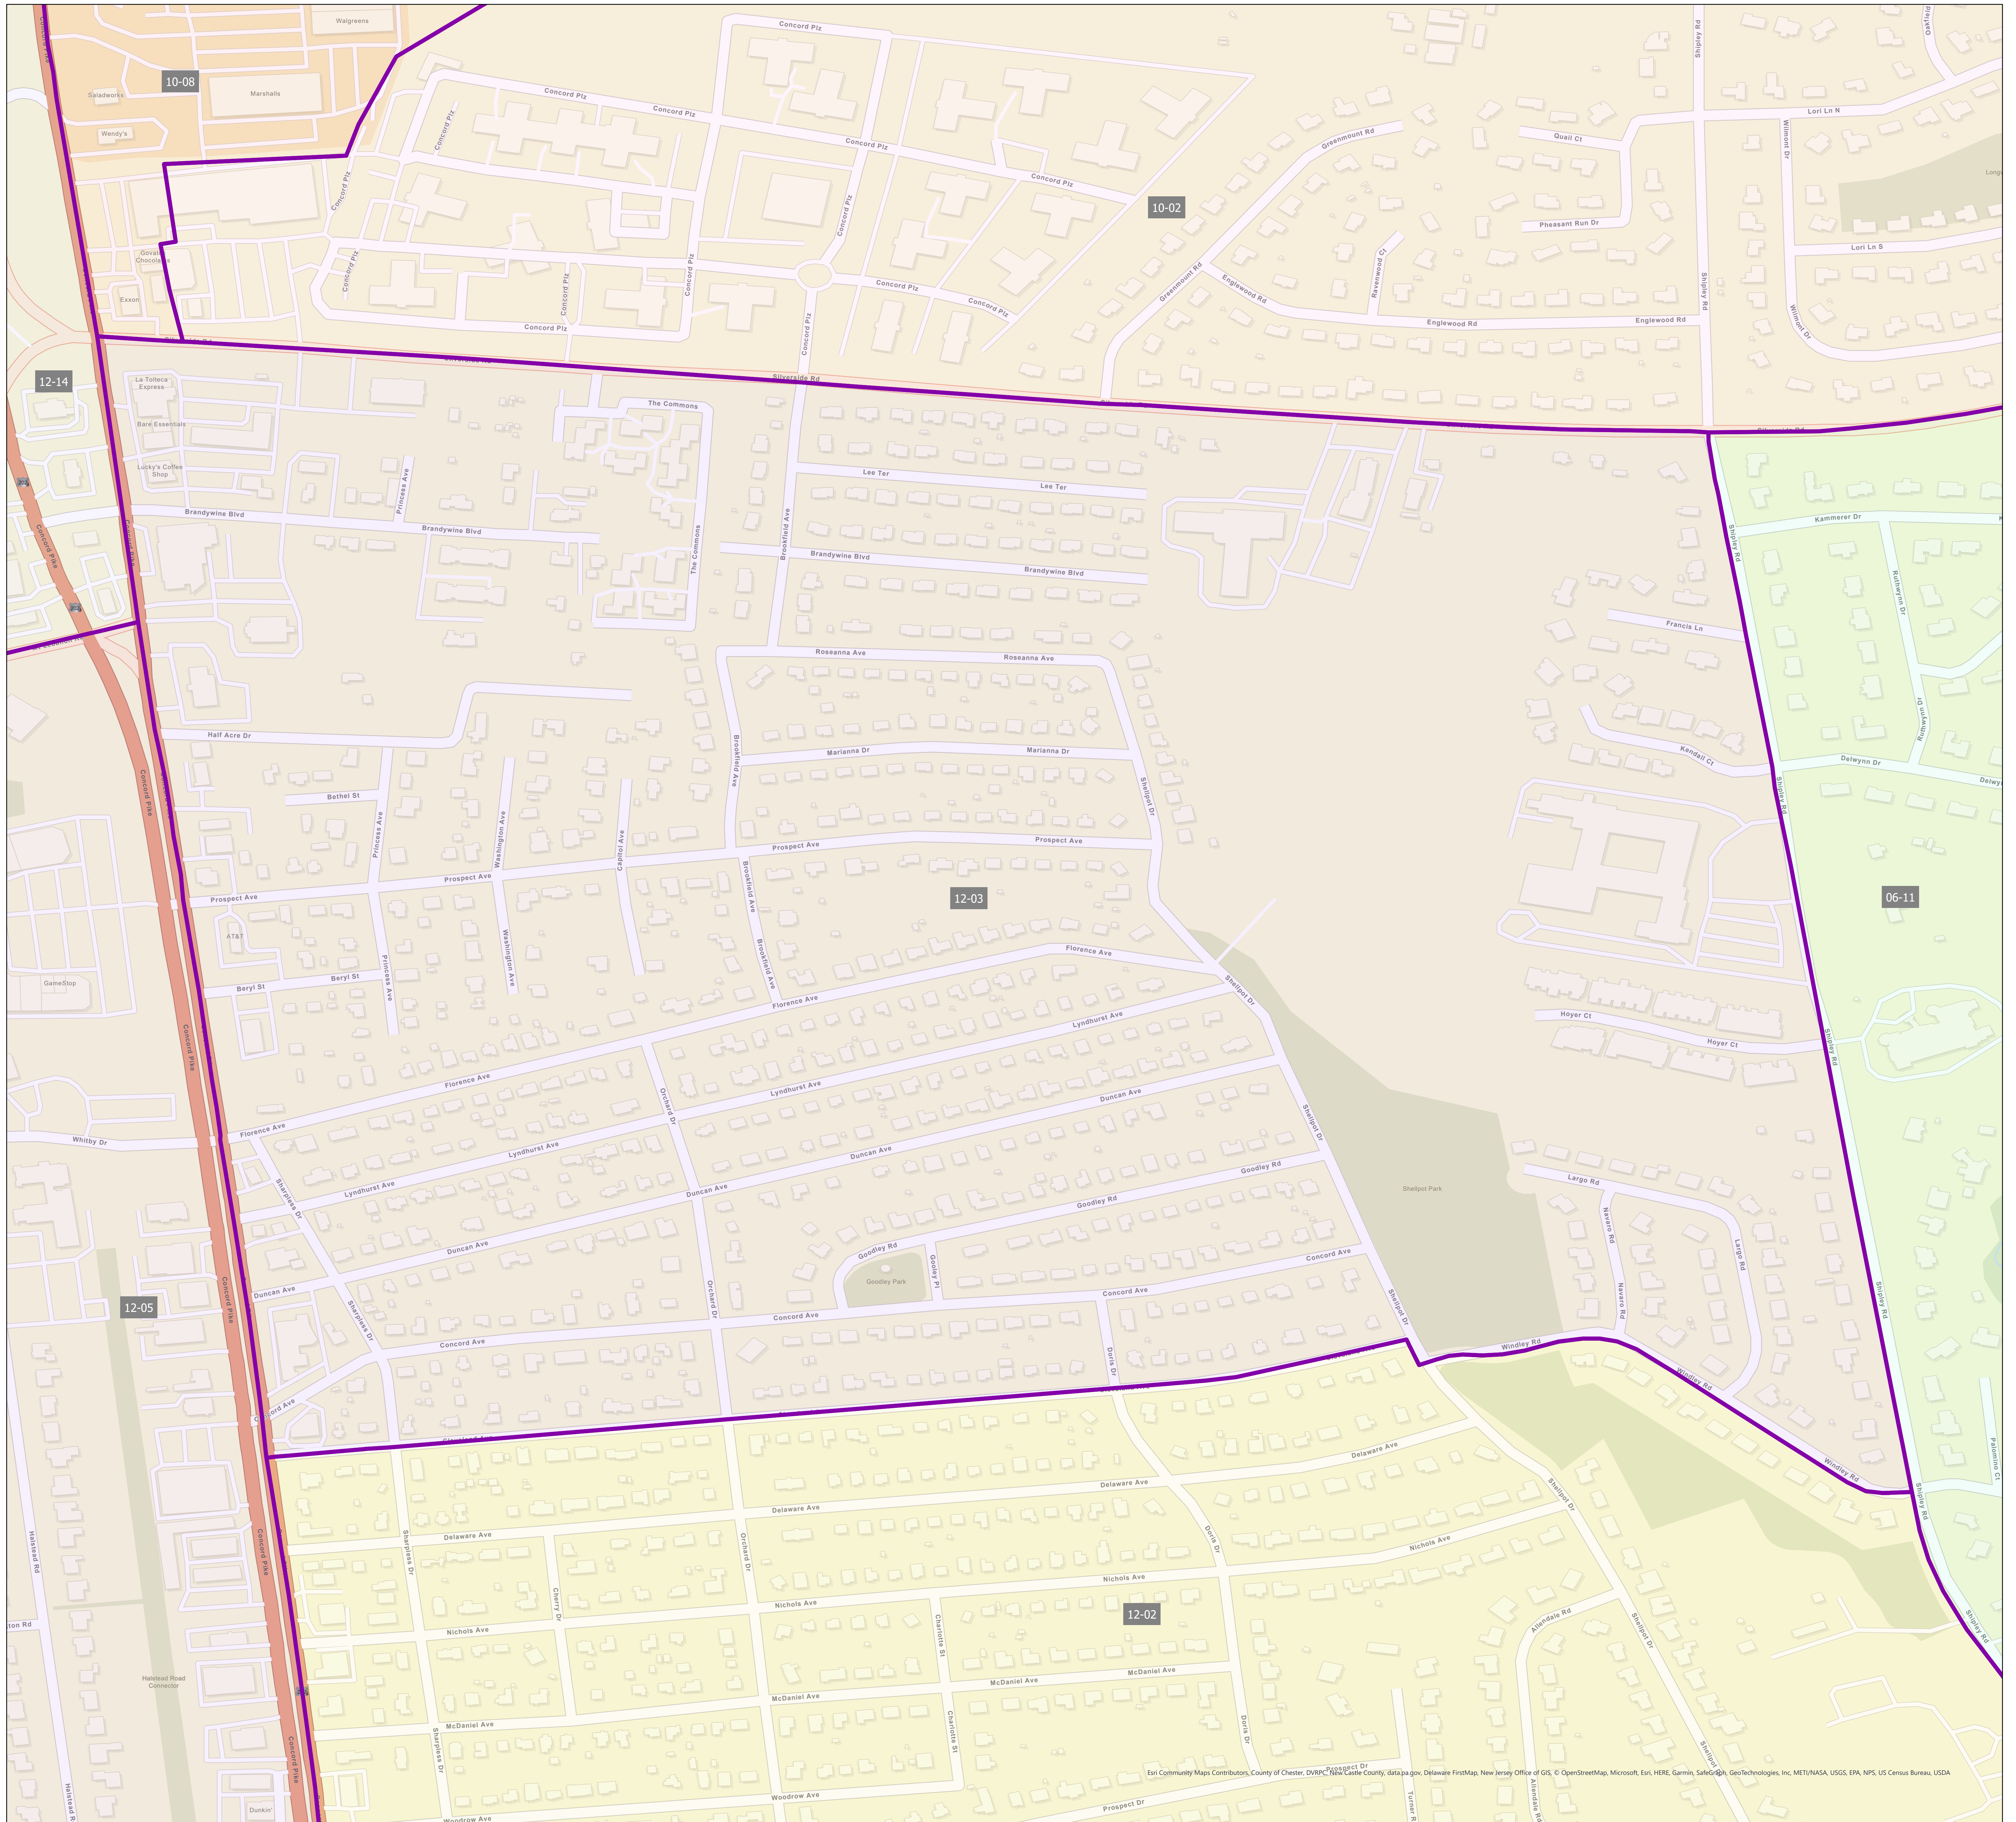

Election District District 12-03