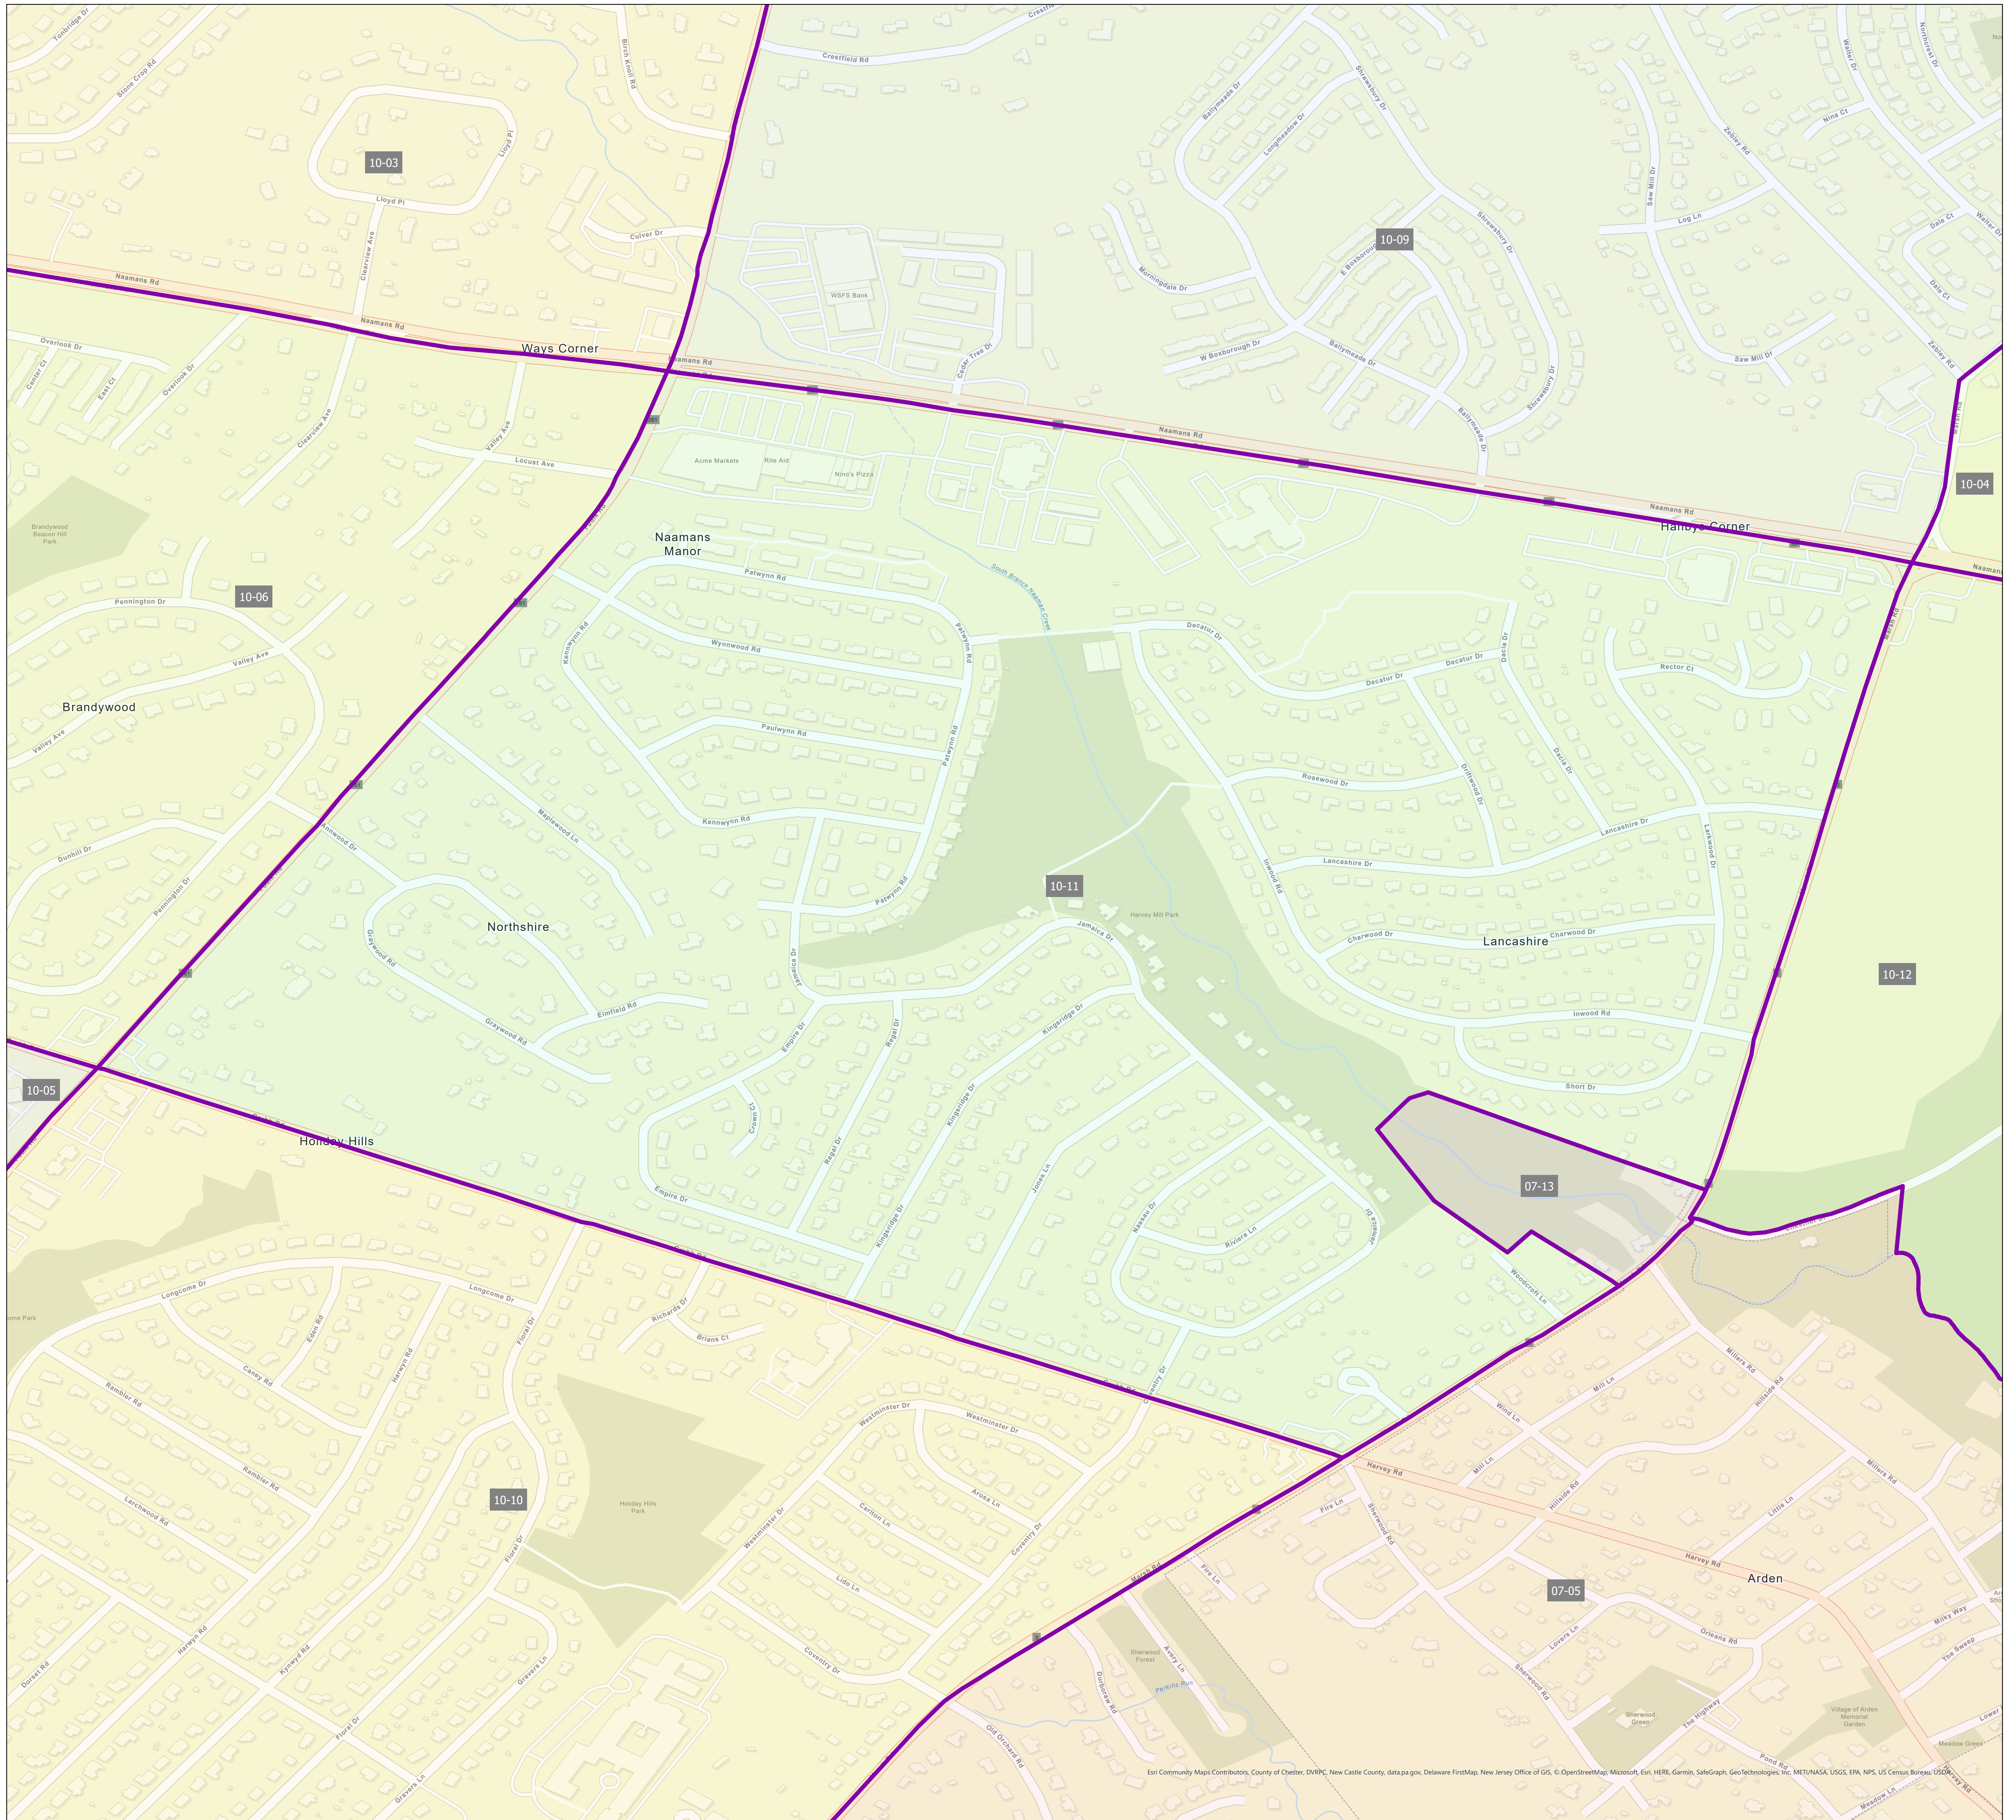

Election District District 10-11