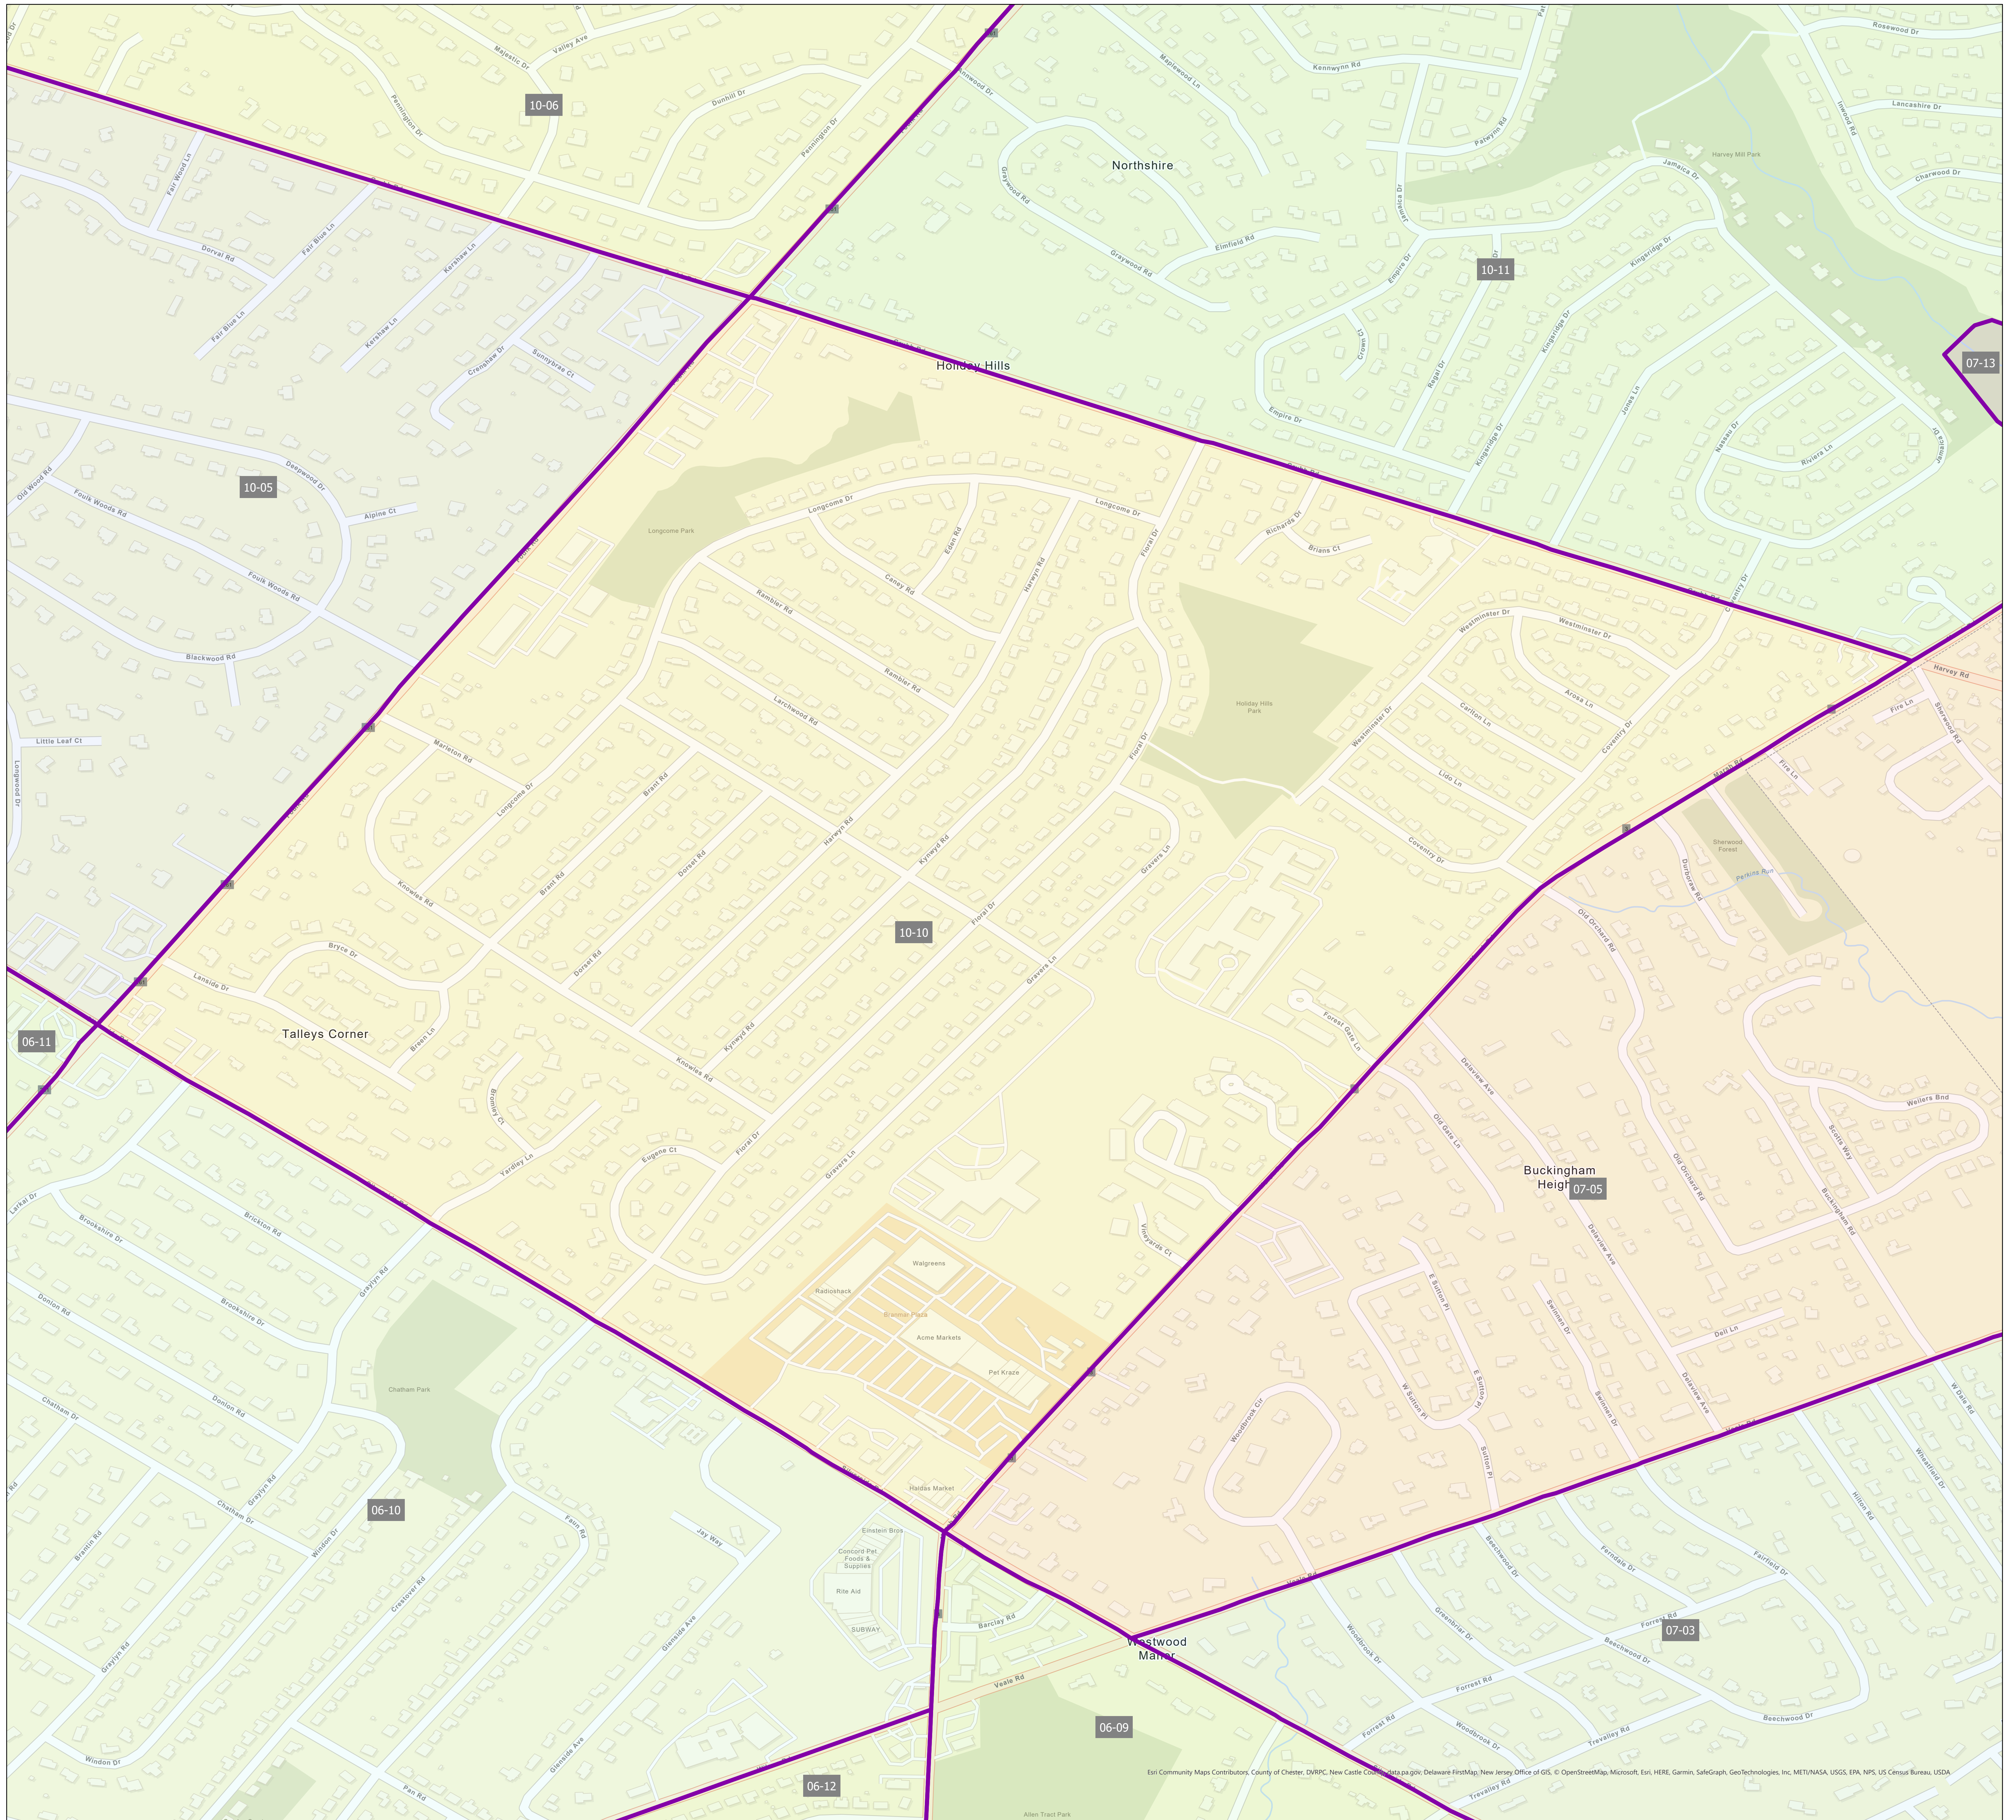

Election District District 10-10