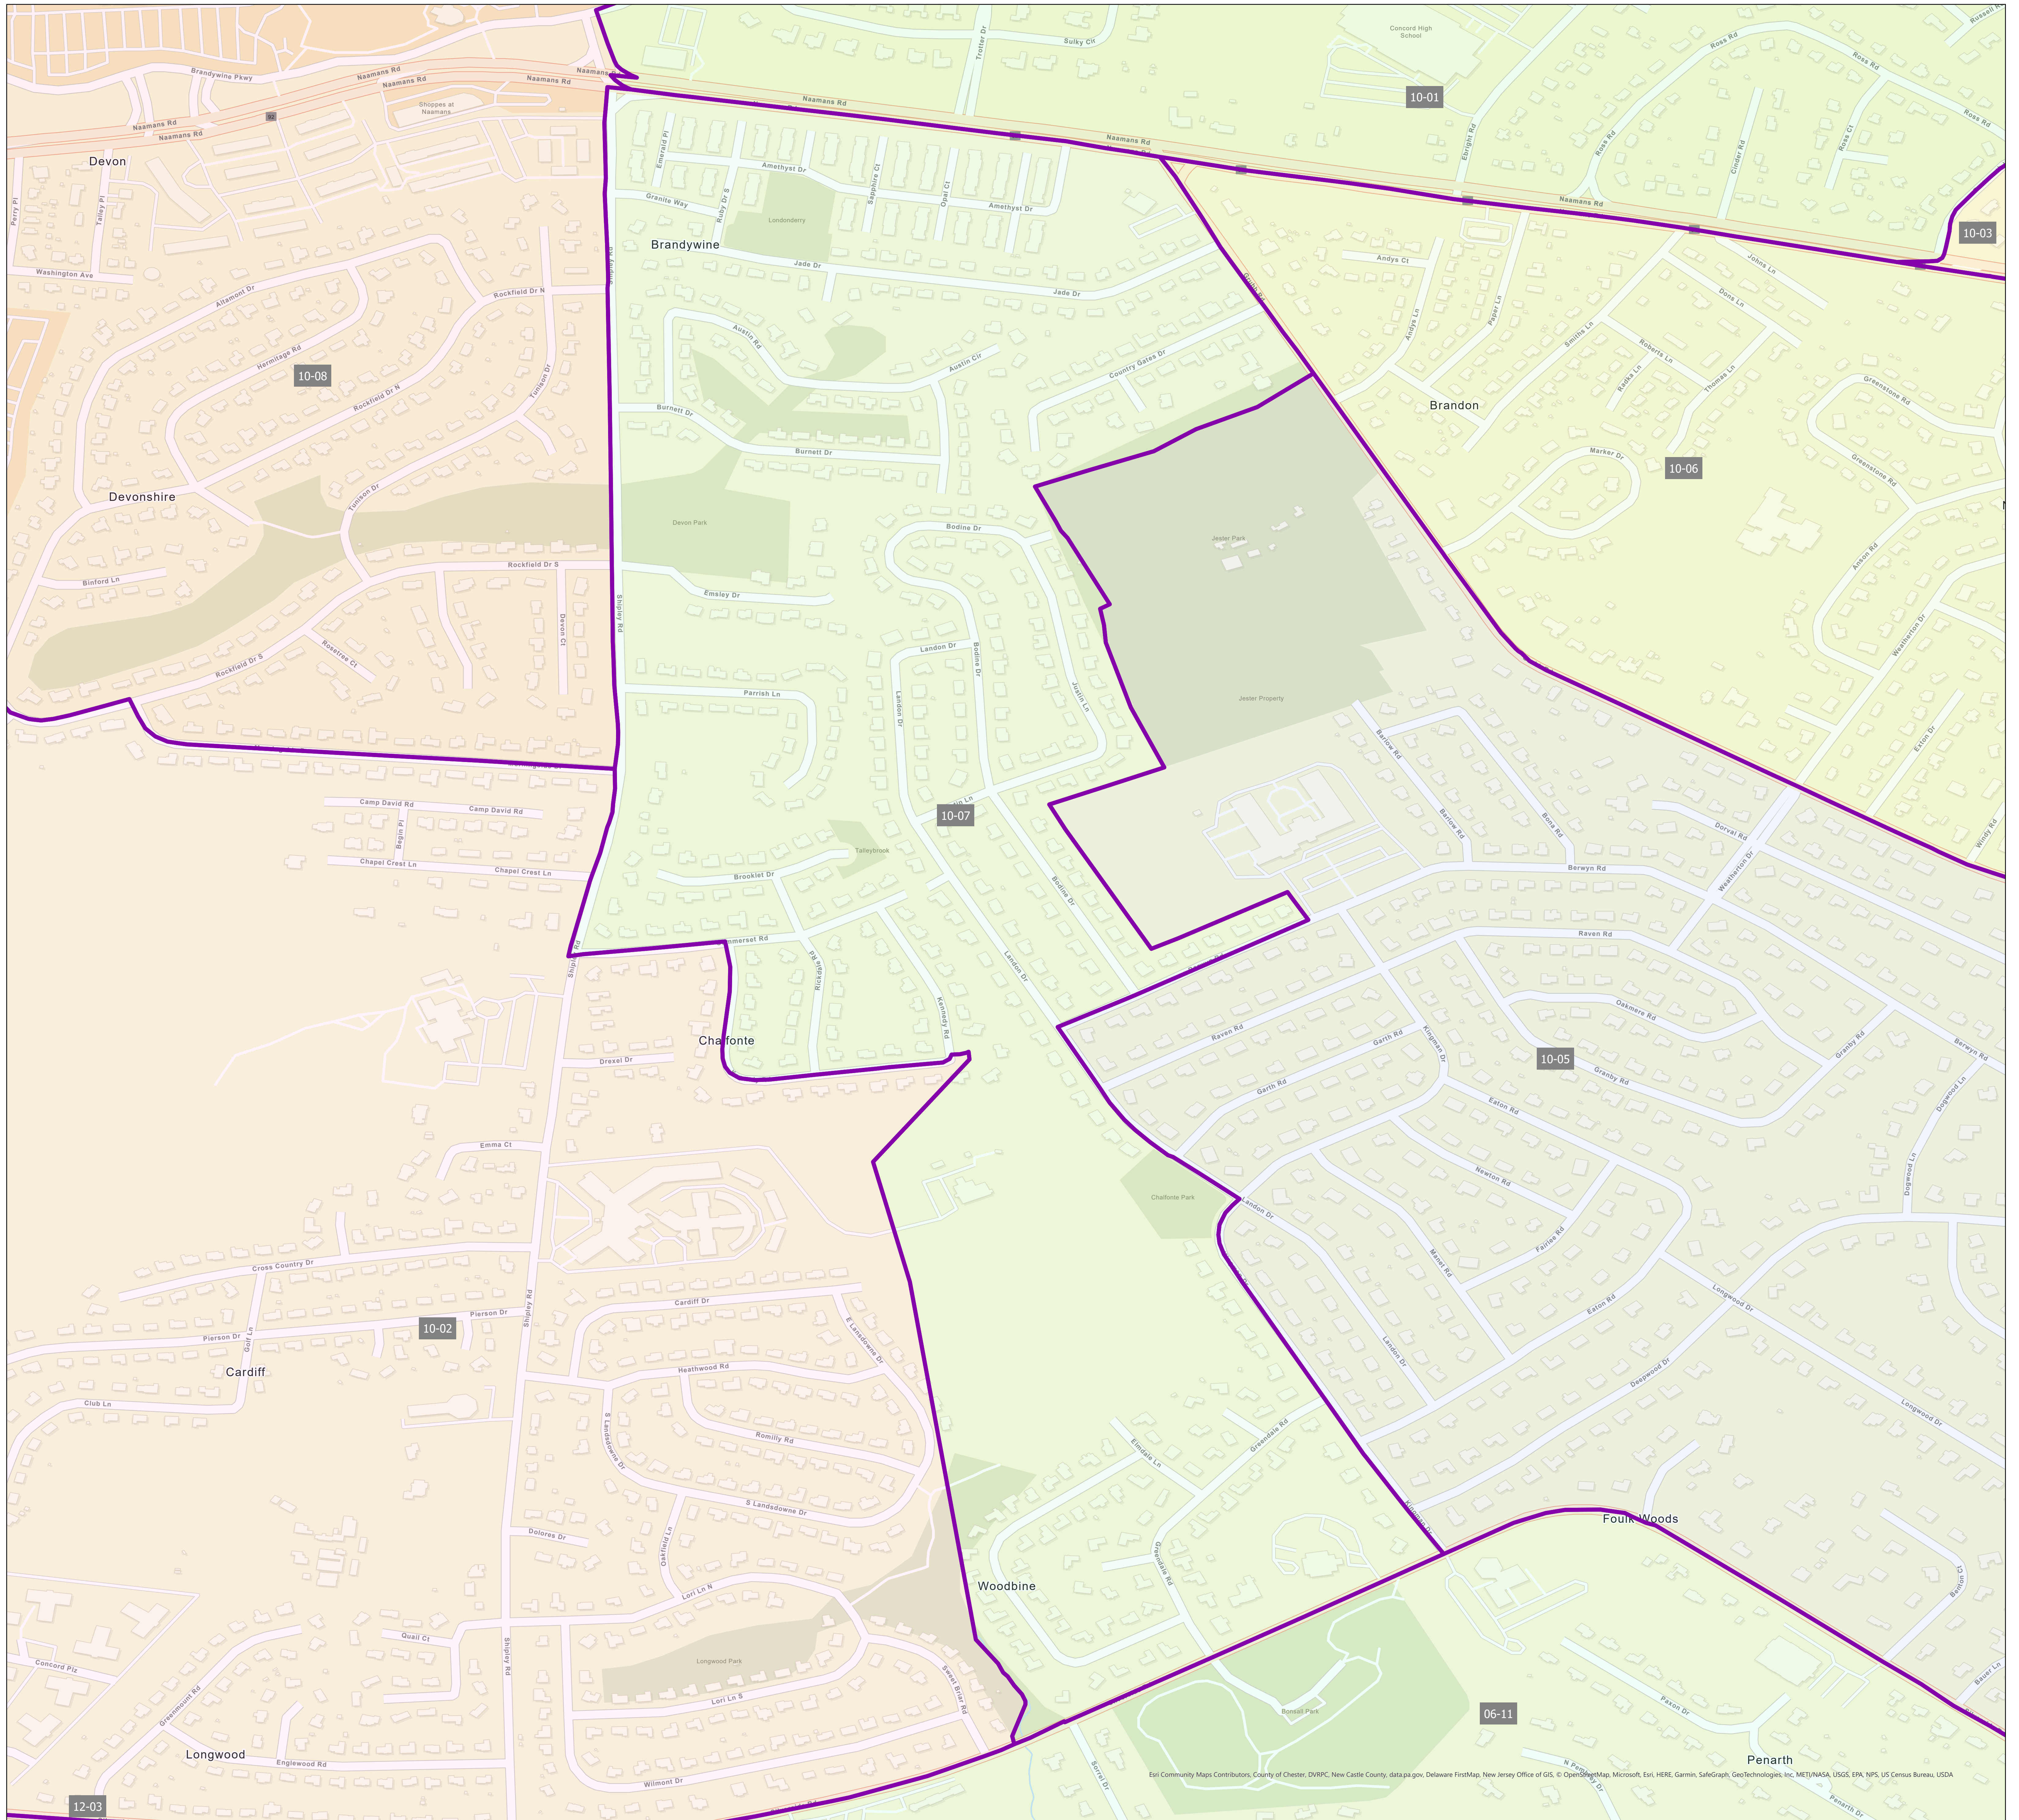

Election District District 10-07