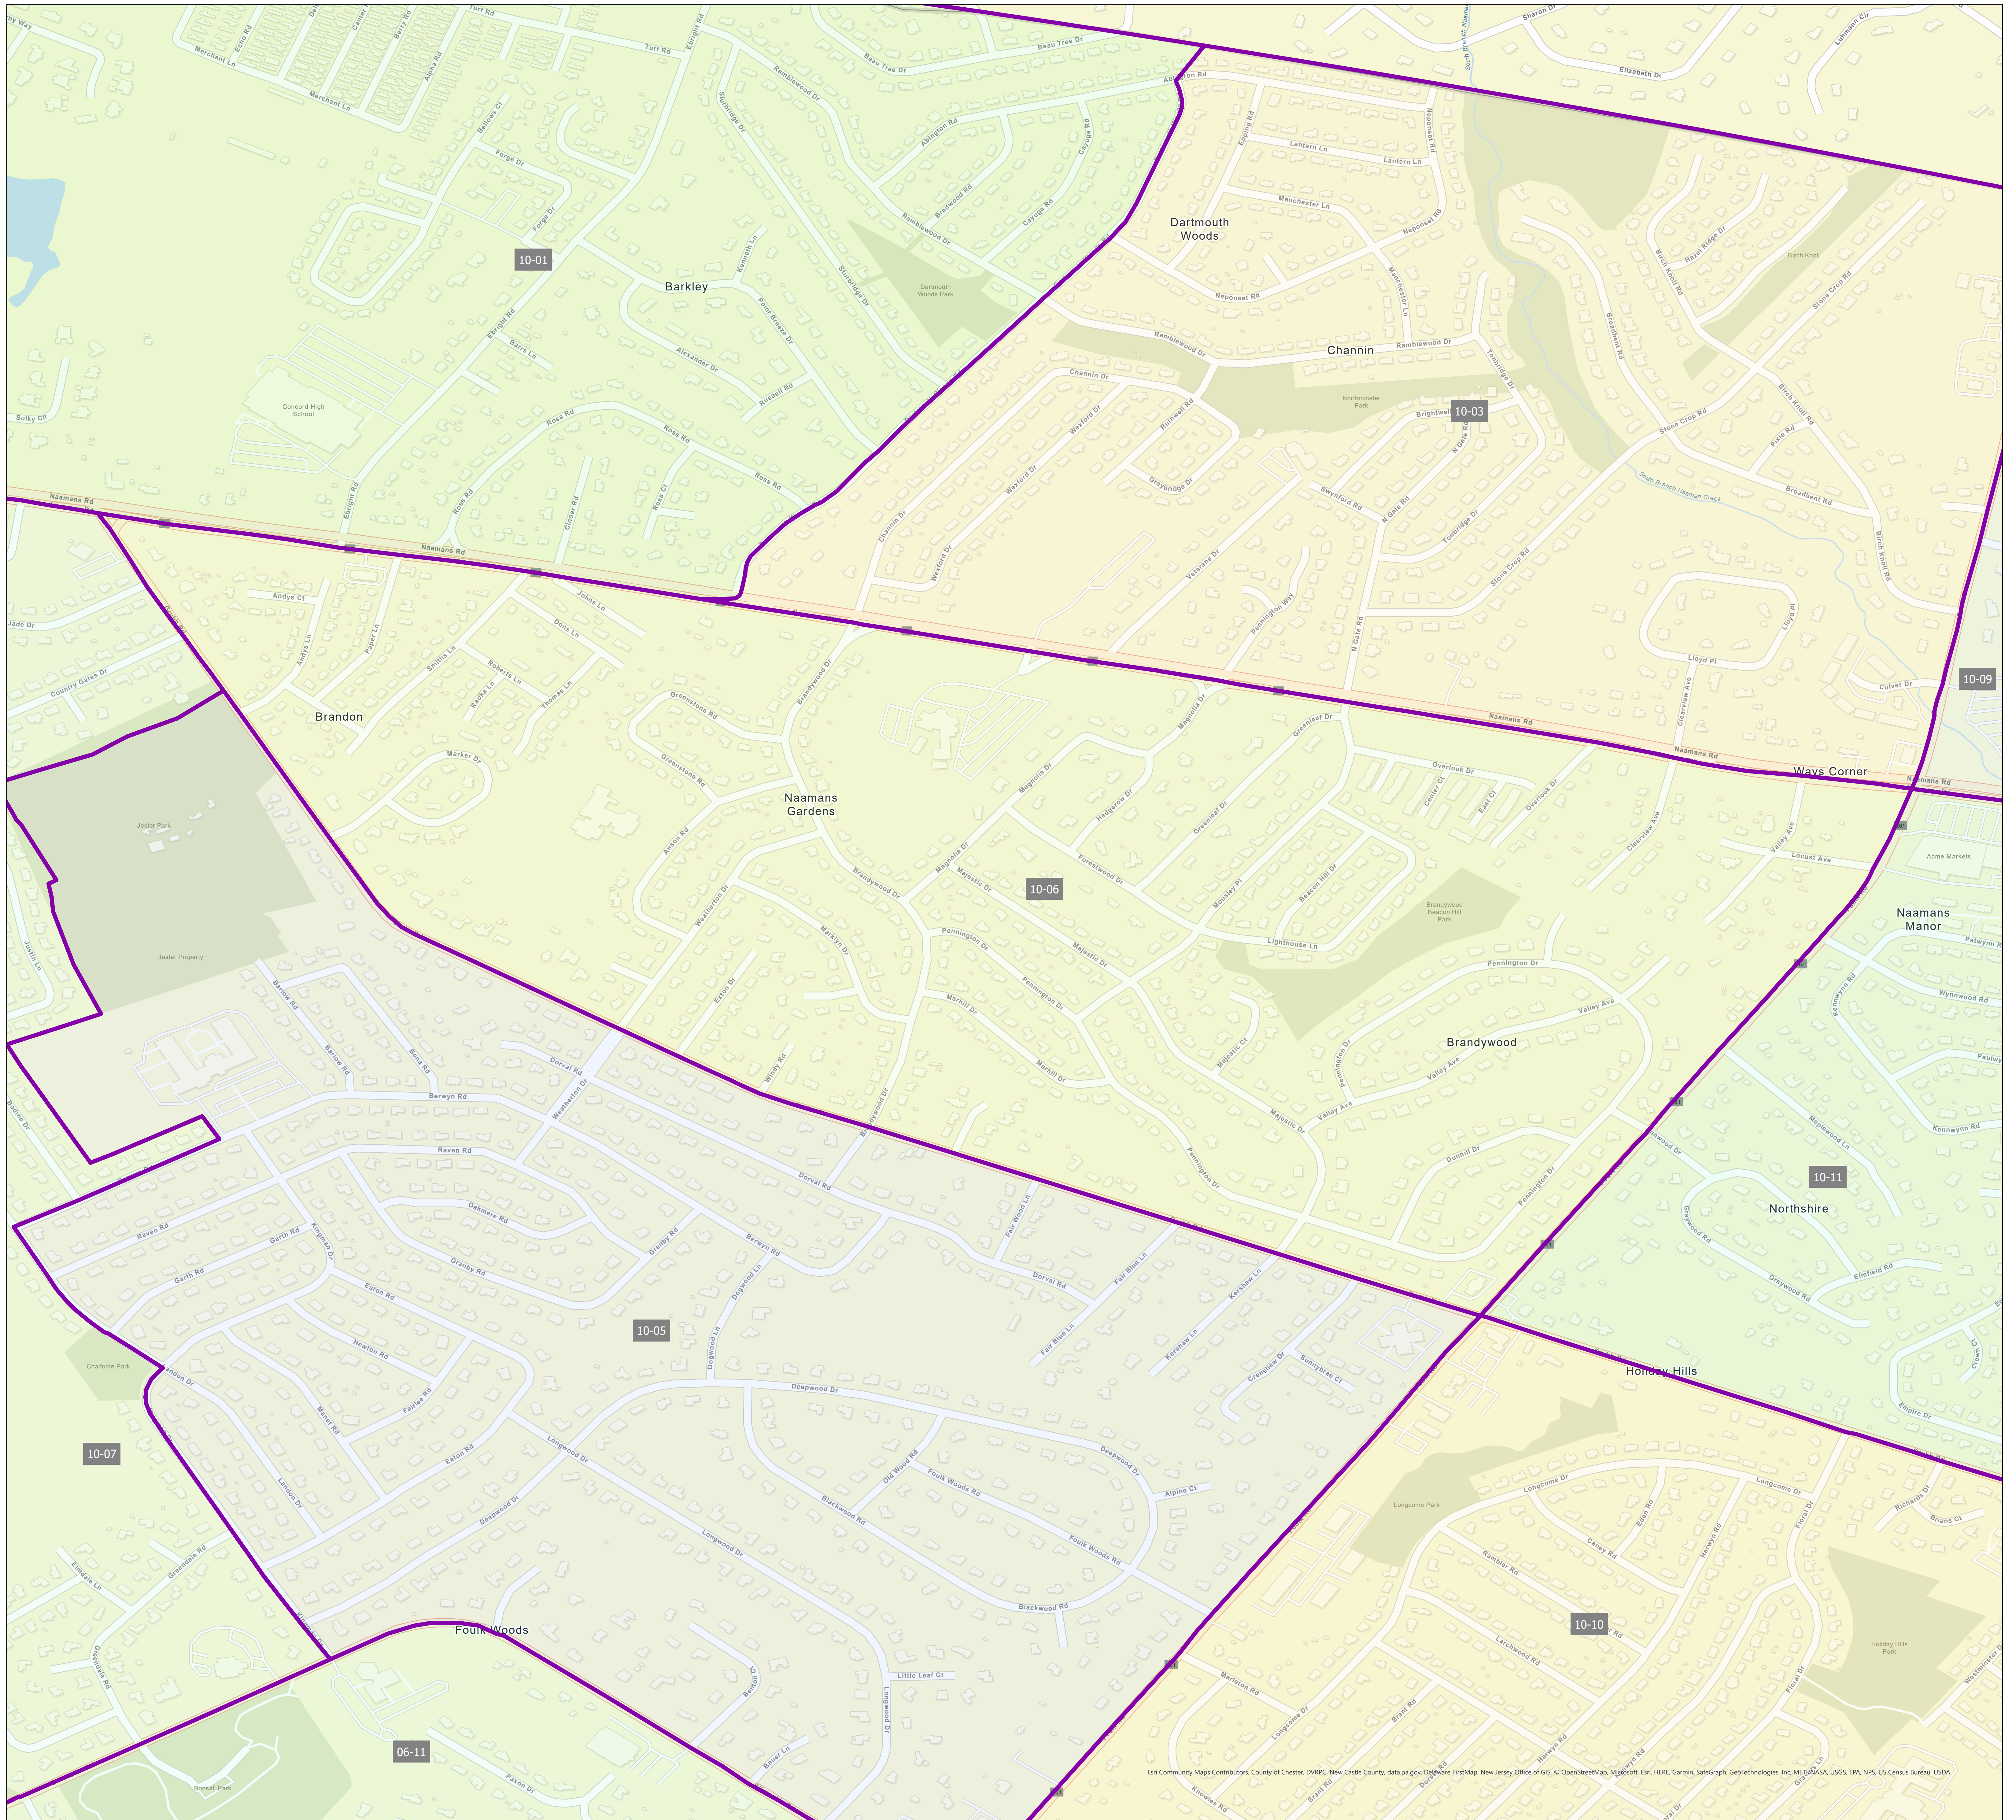

Election District District 10-06