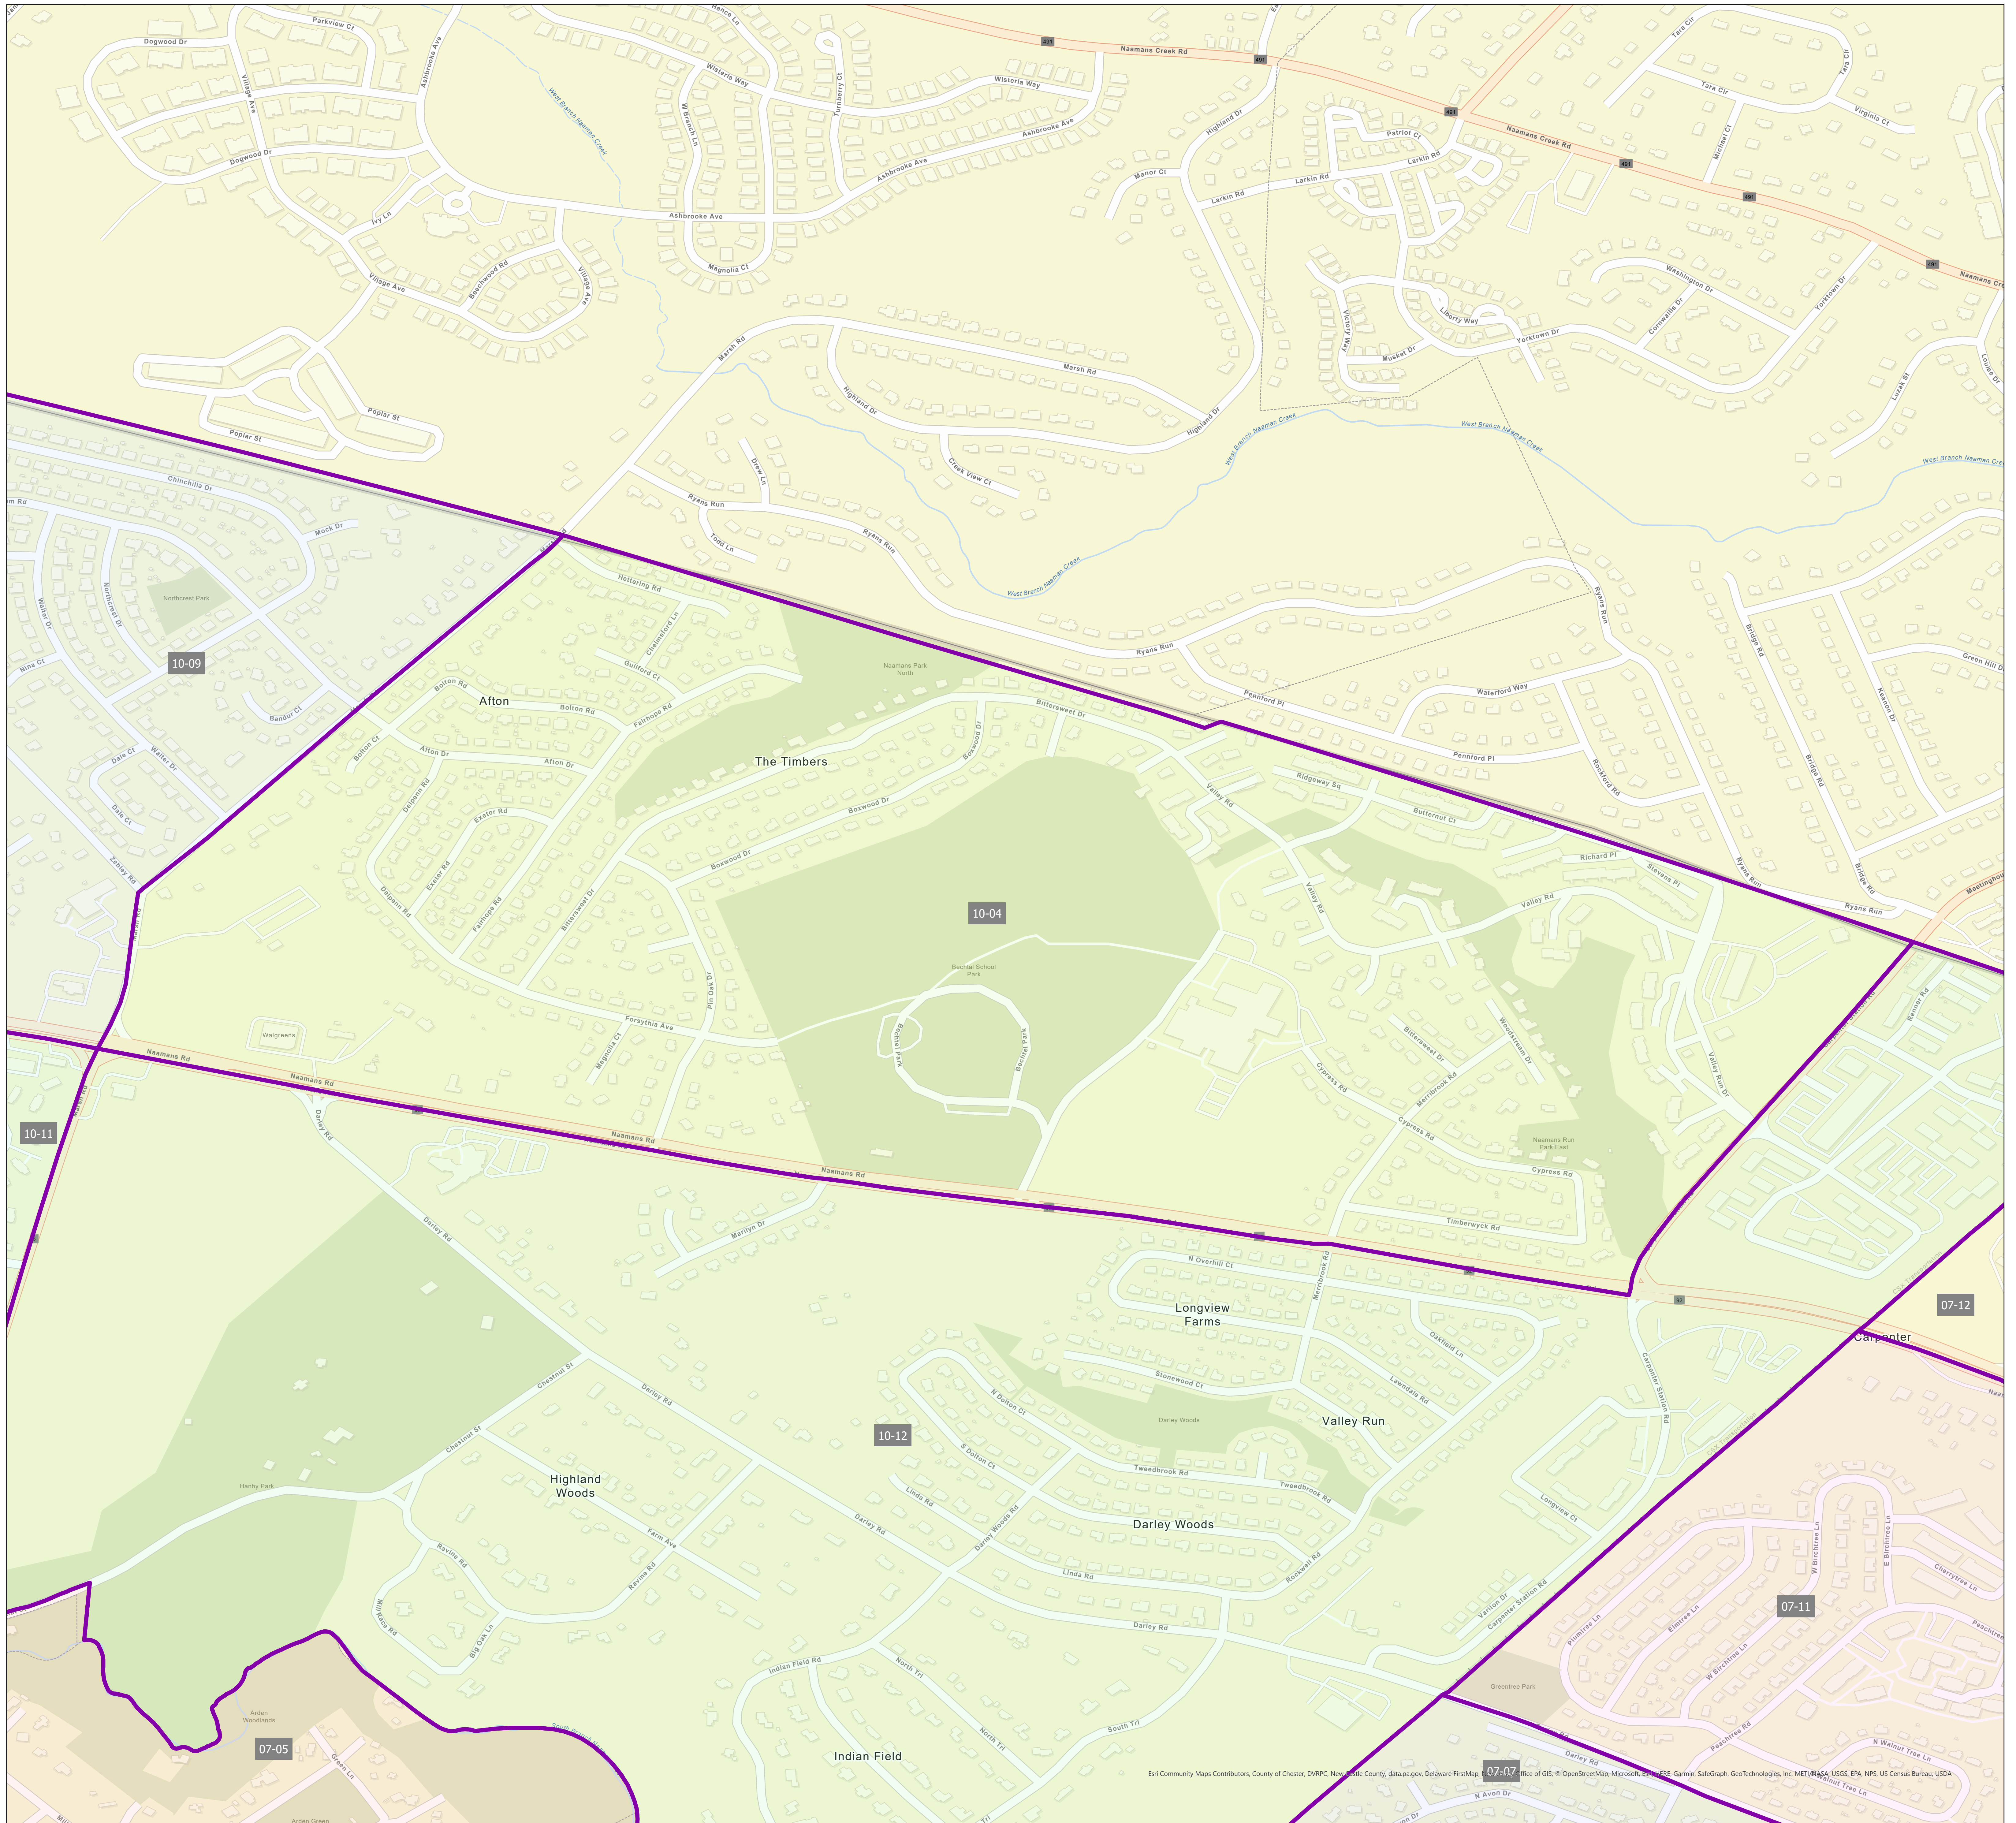

Election District District 10-04