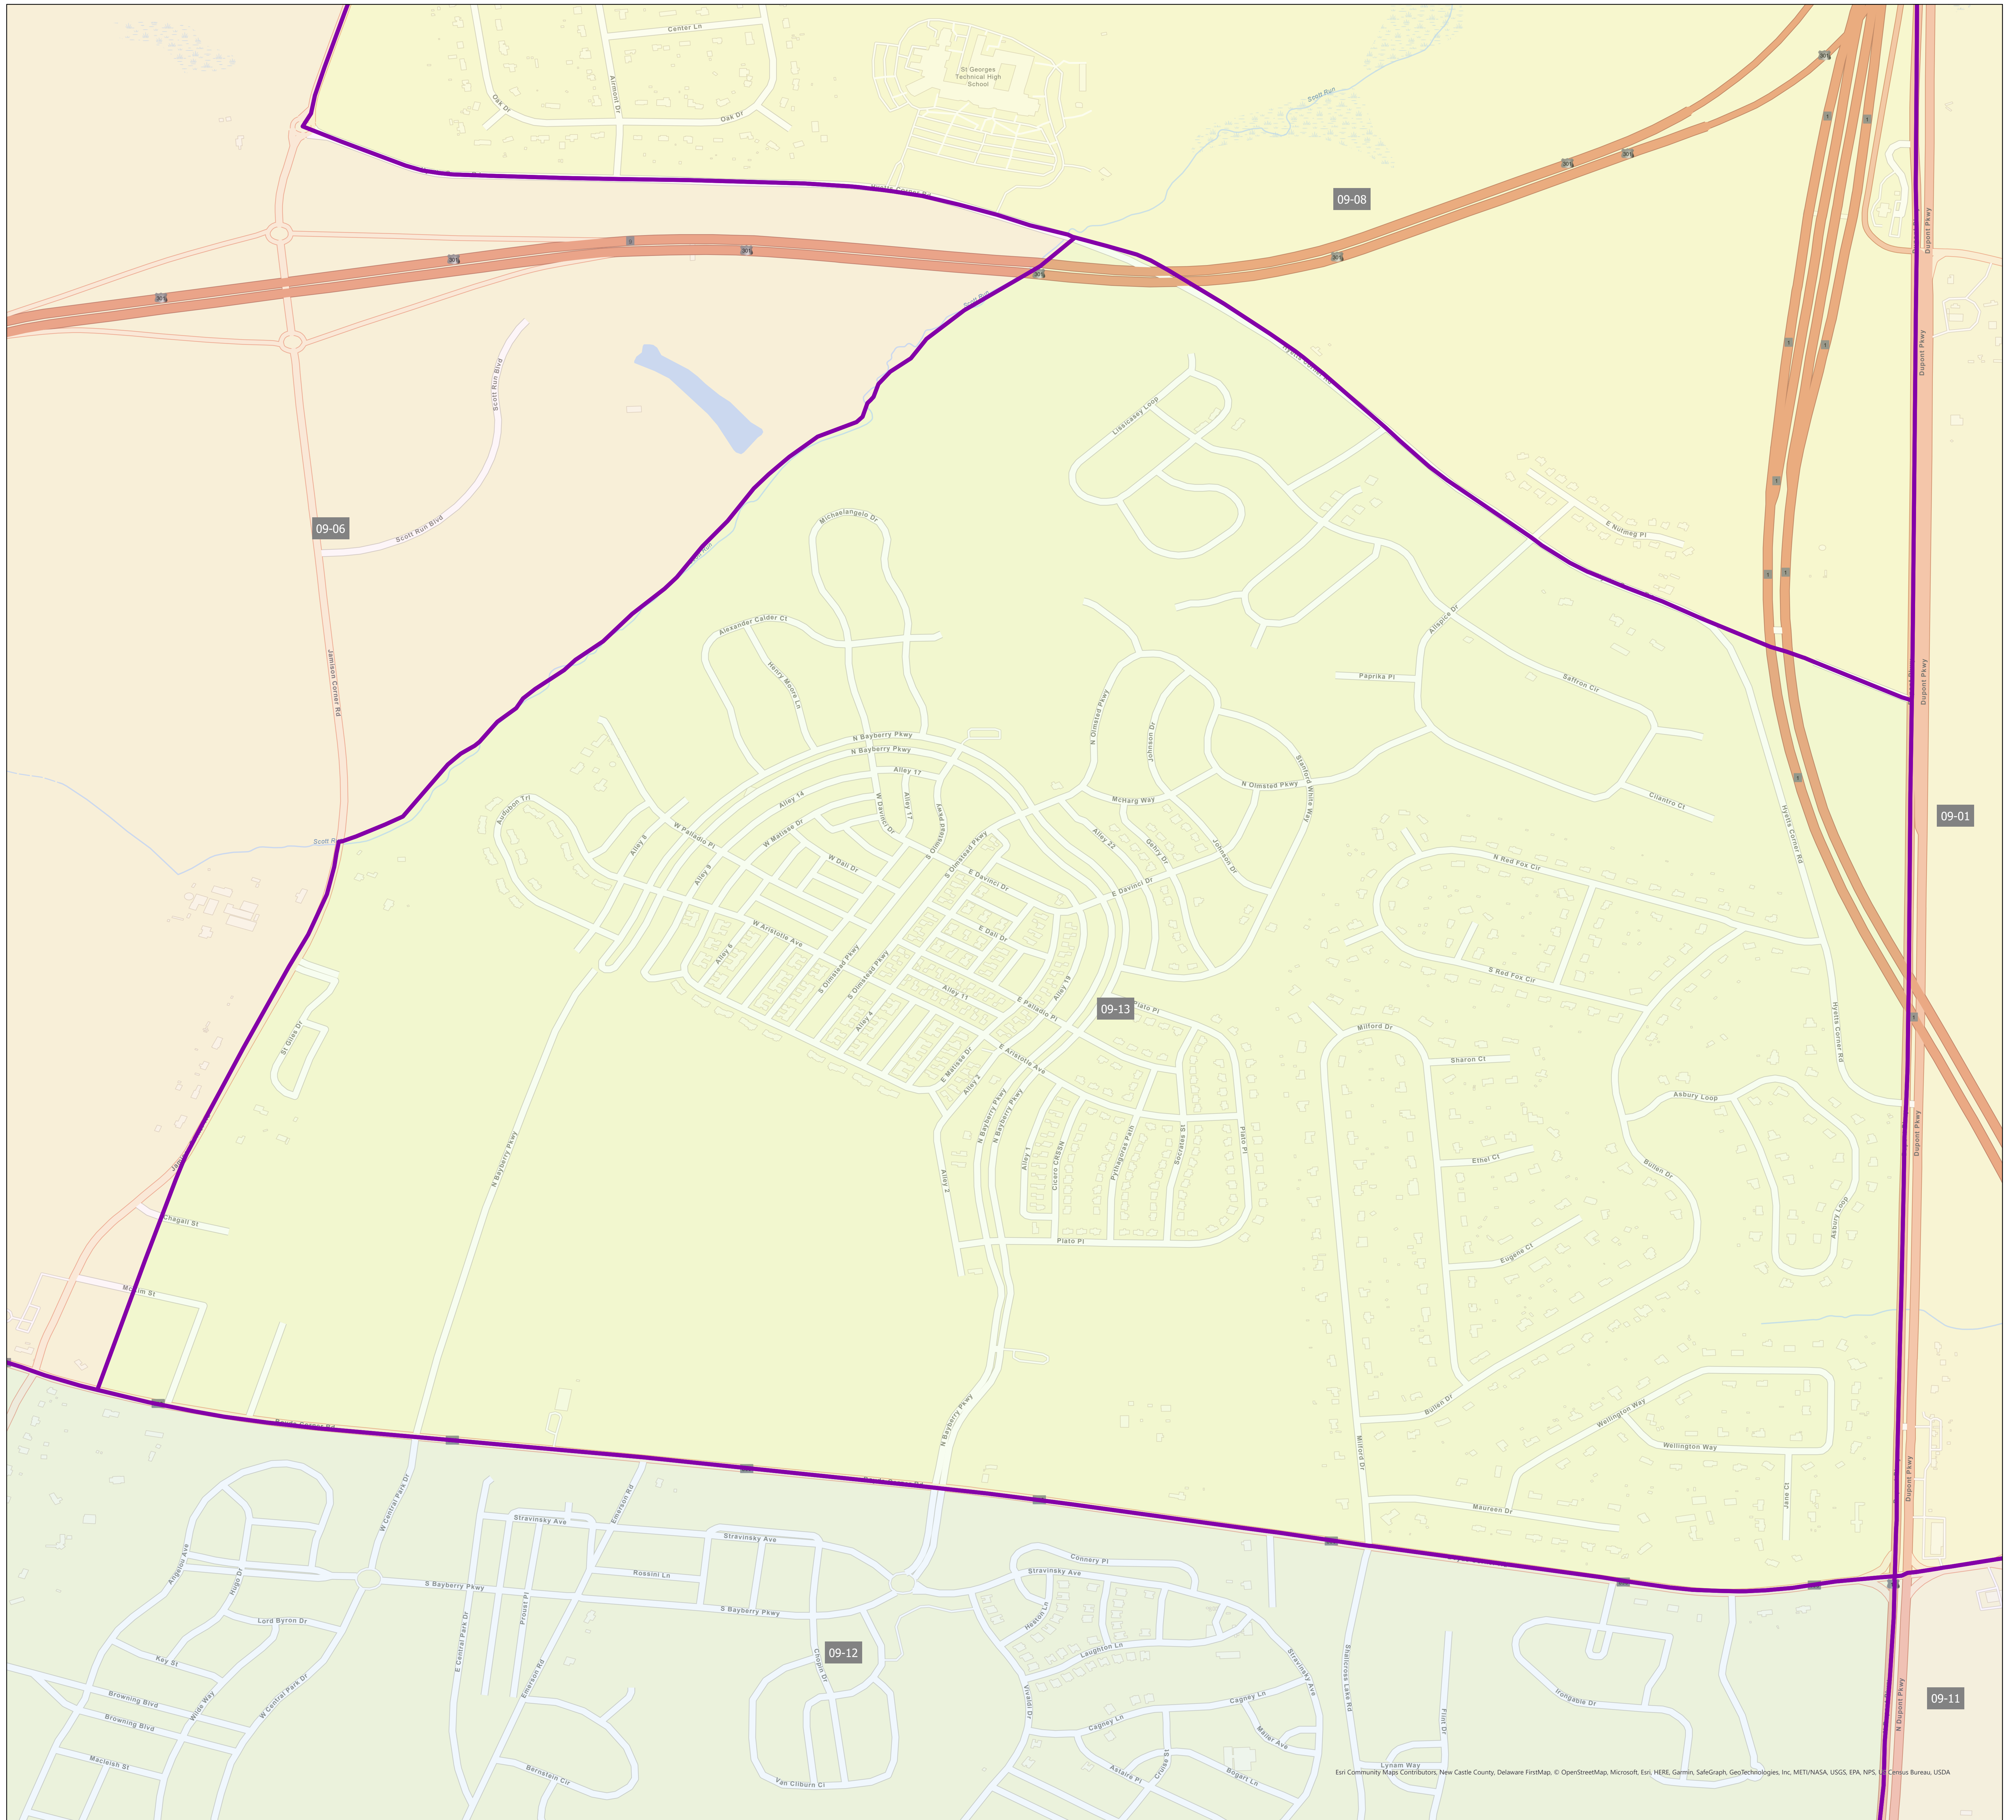

Election District District 09-13