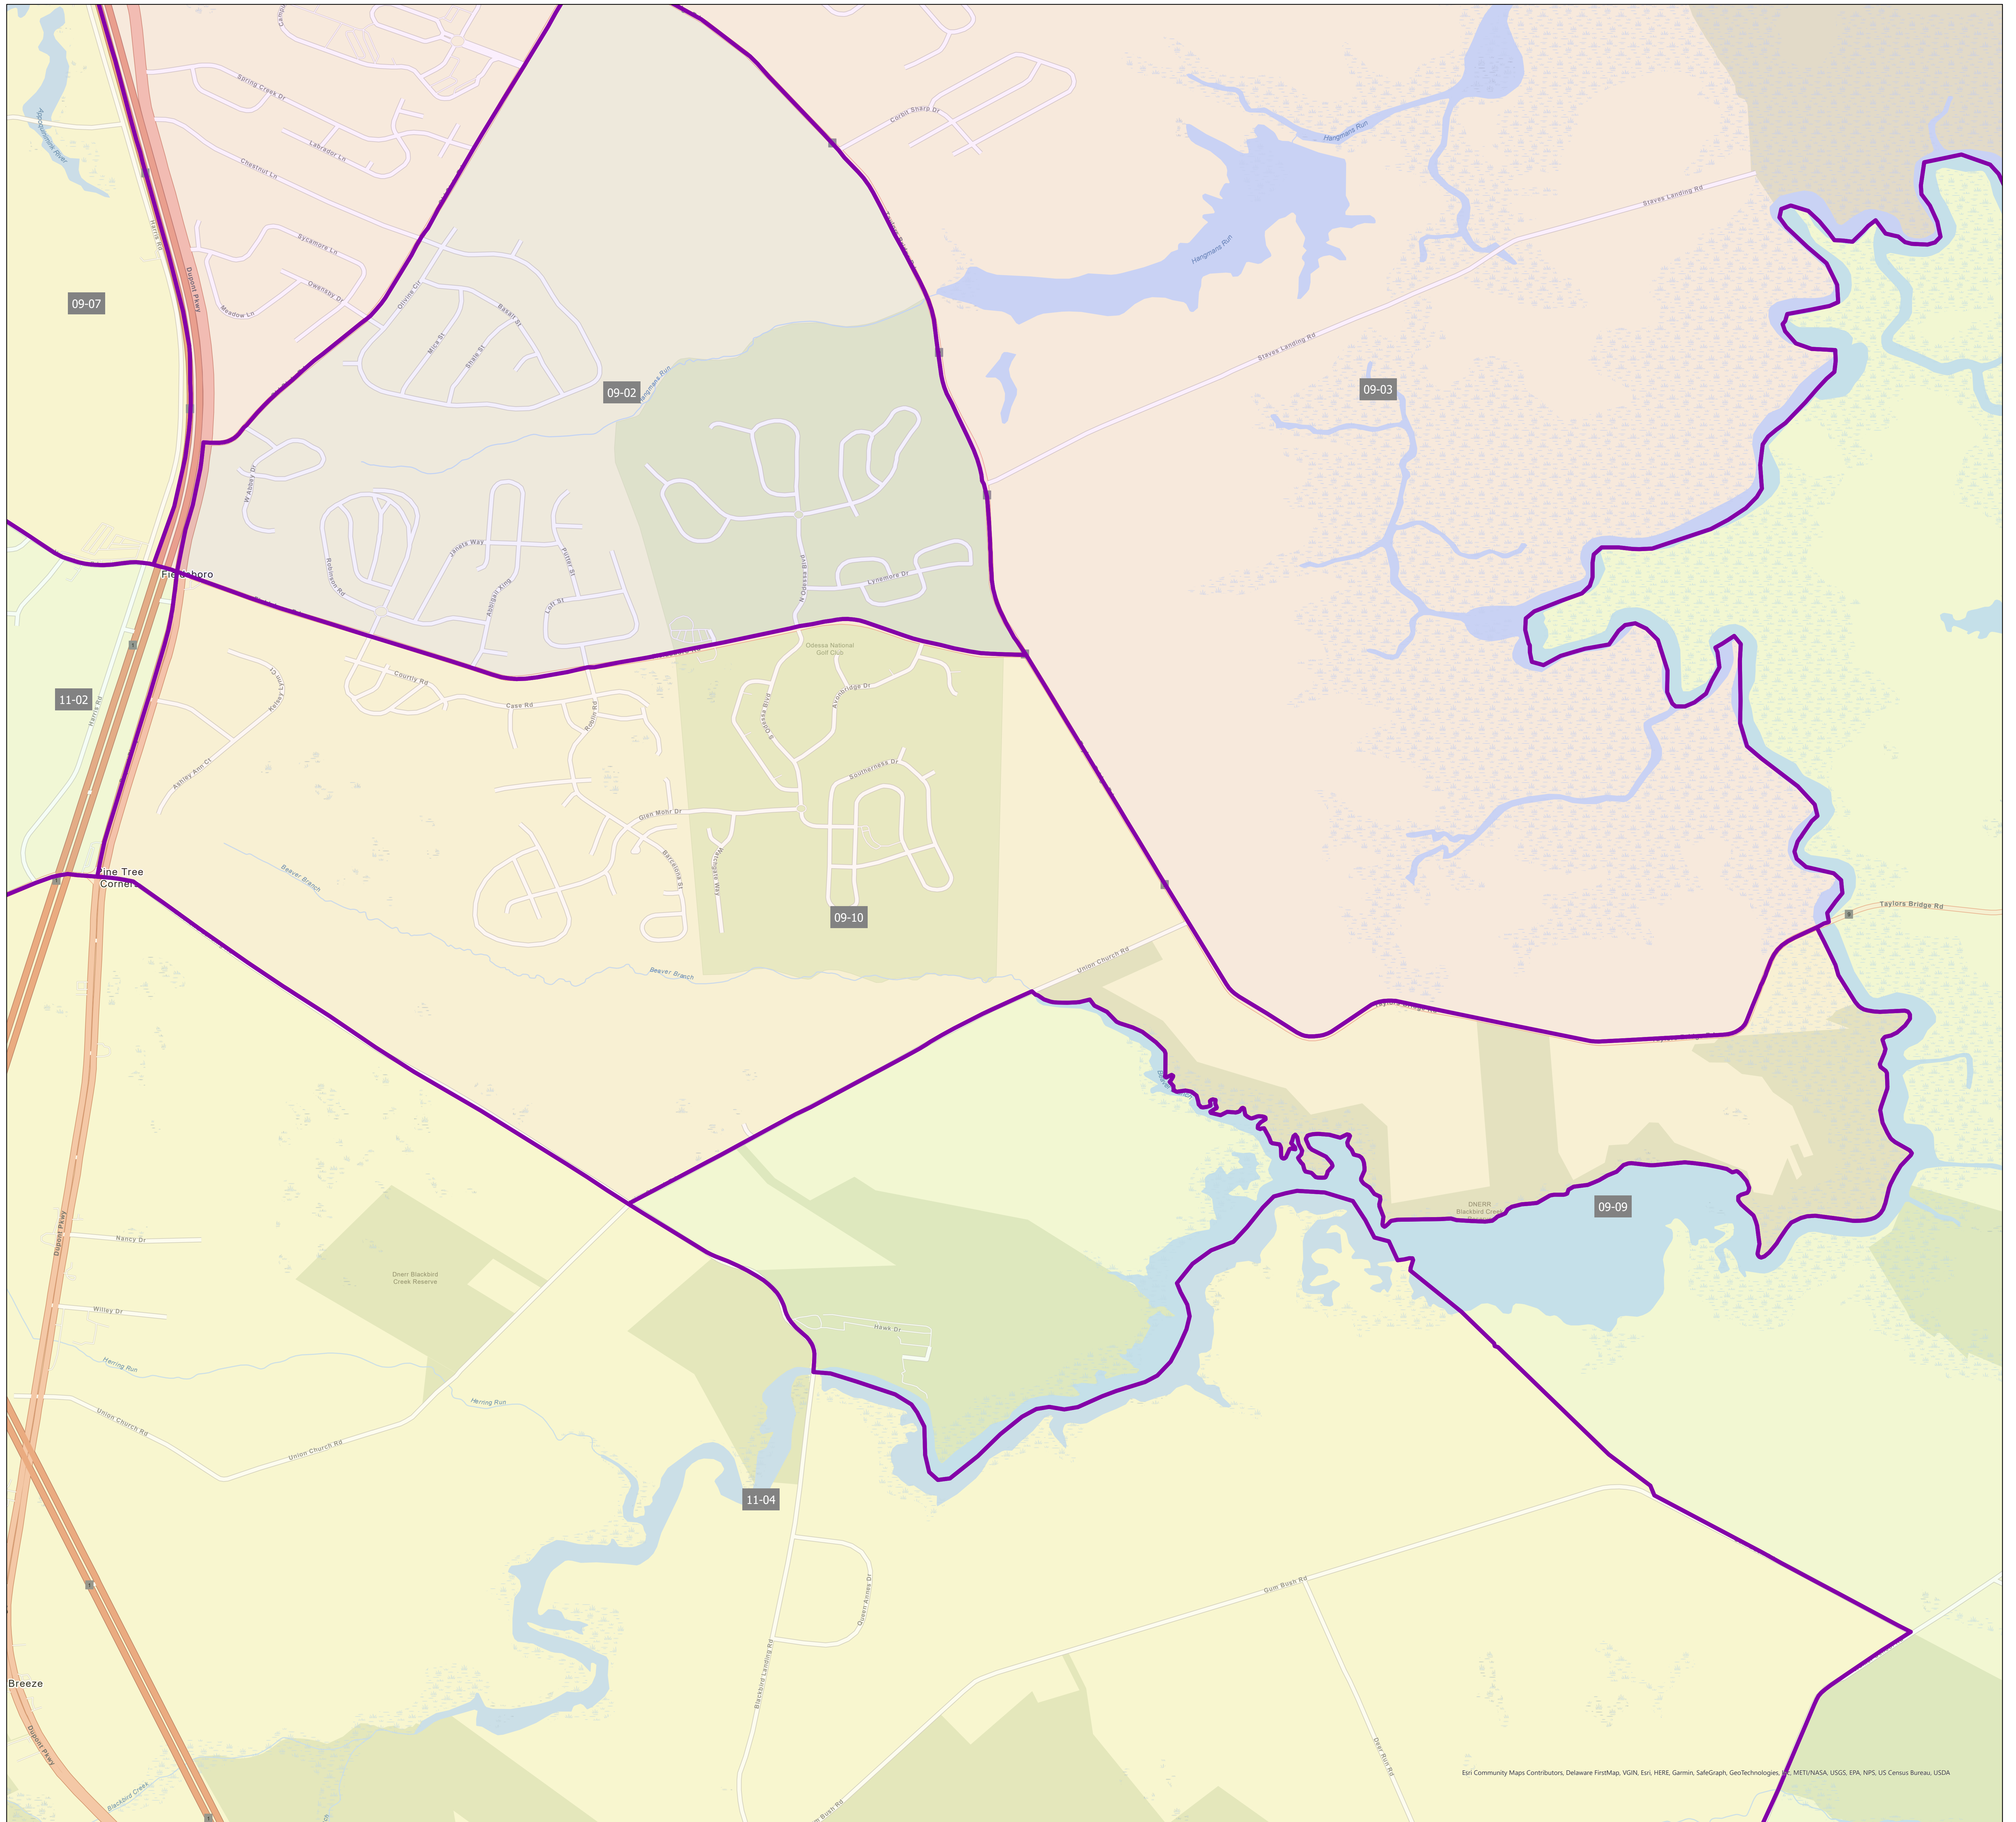

State of Delaware
Department of Elections
New Castle County

Election District District 09-10

0 0.23 0.45 0.9 Miles