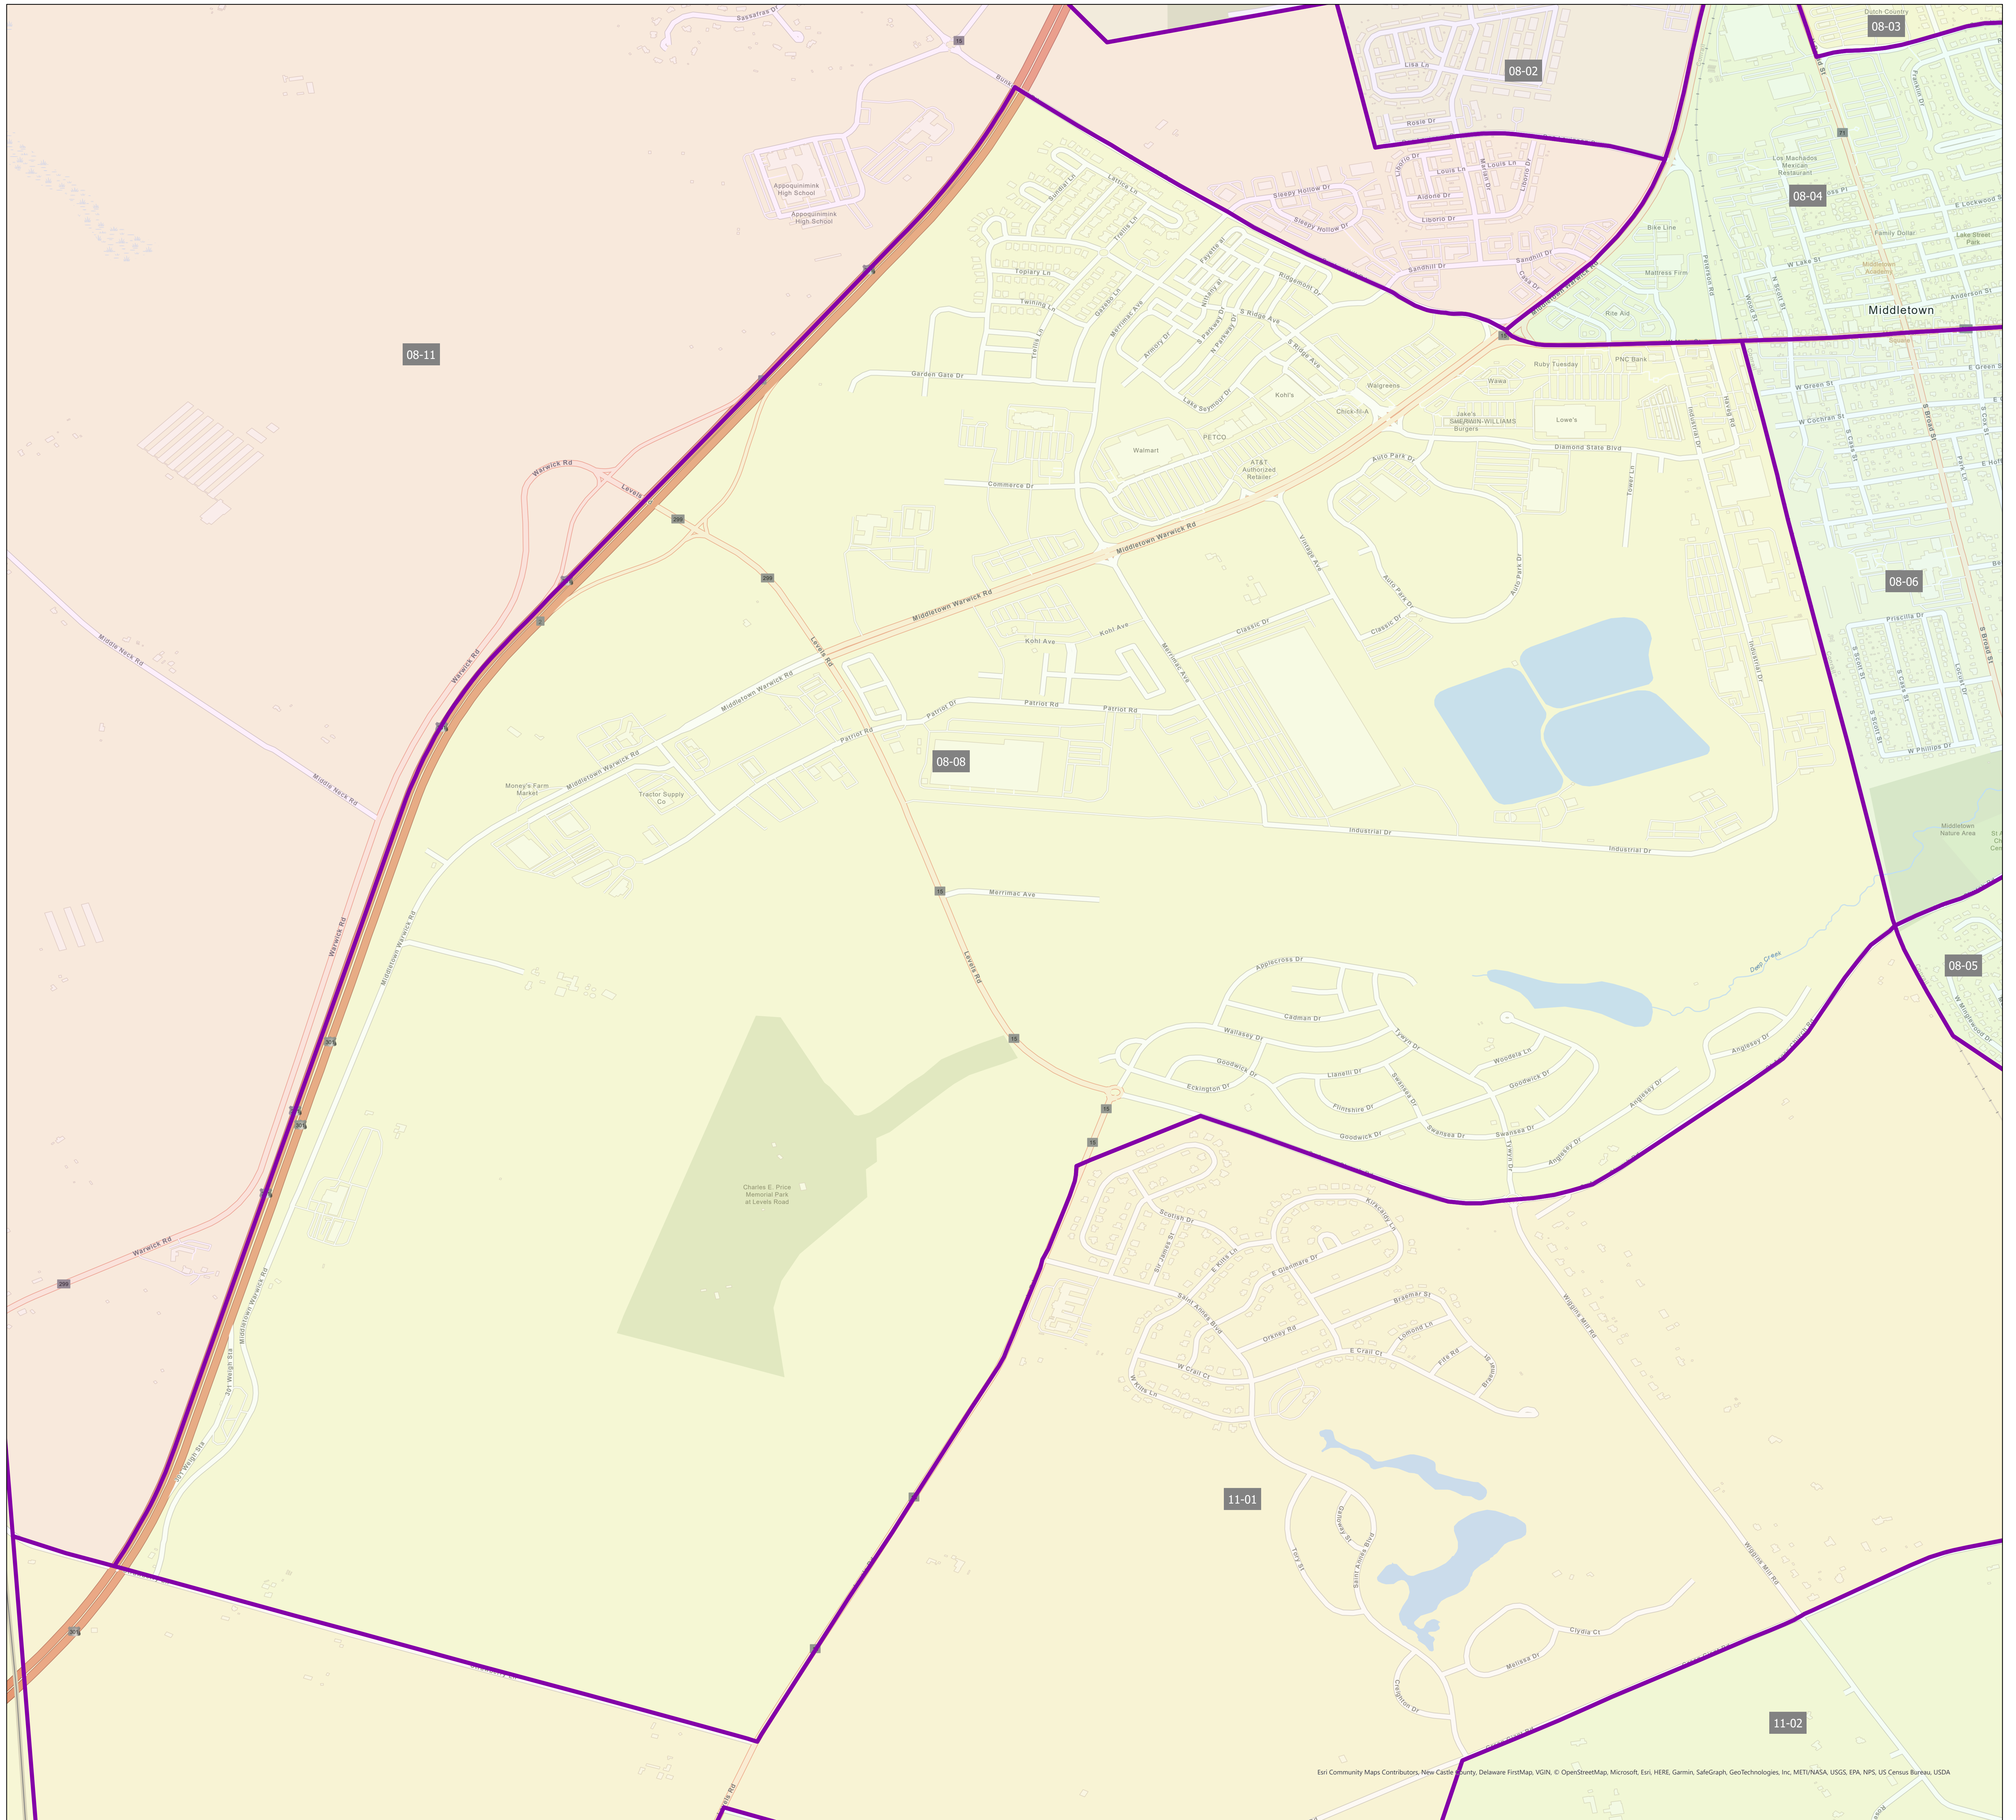

Election District District 08-08