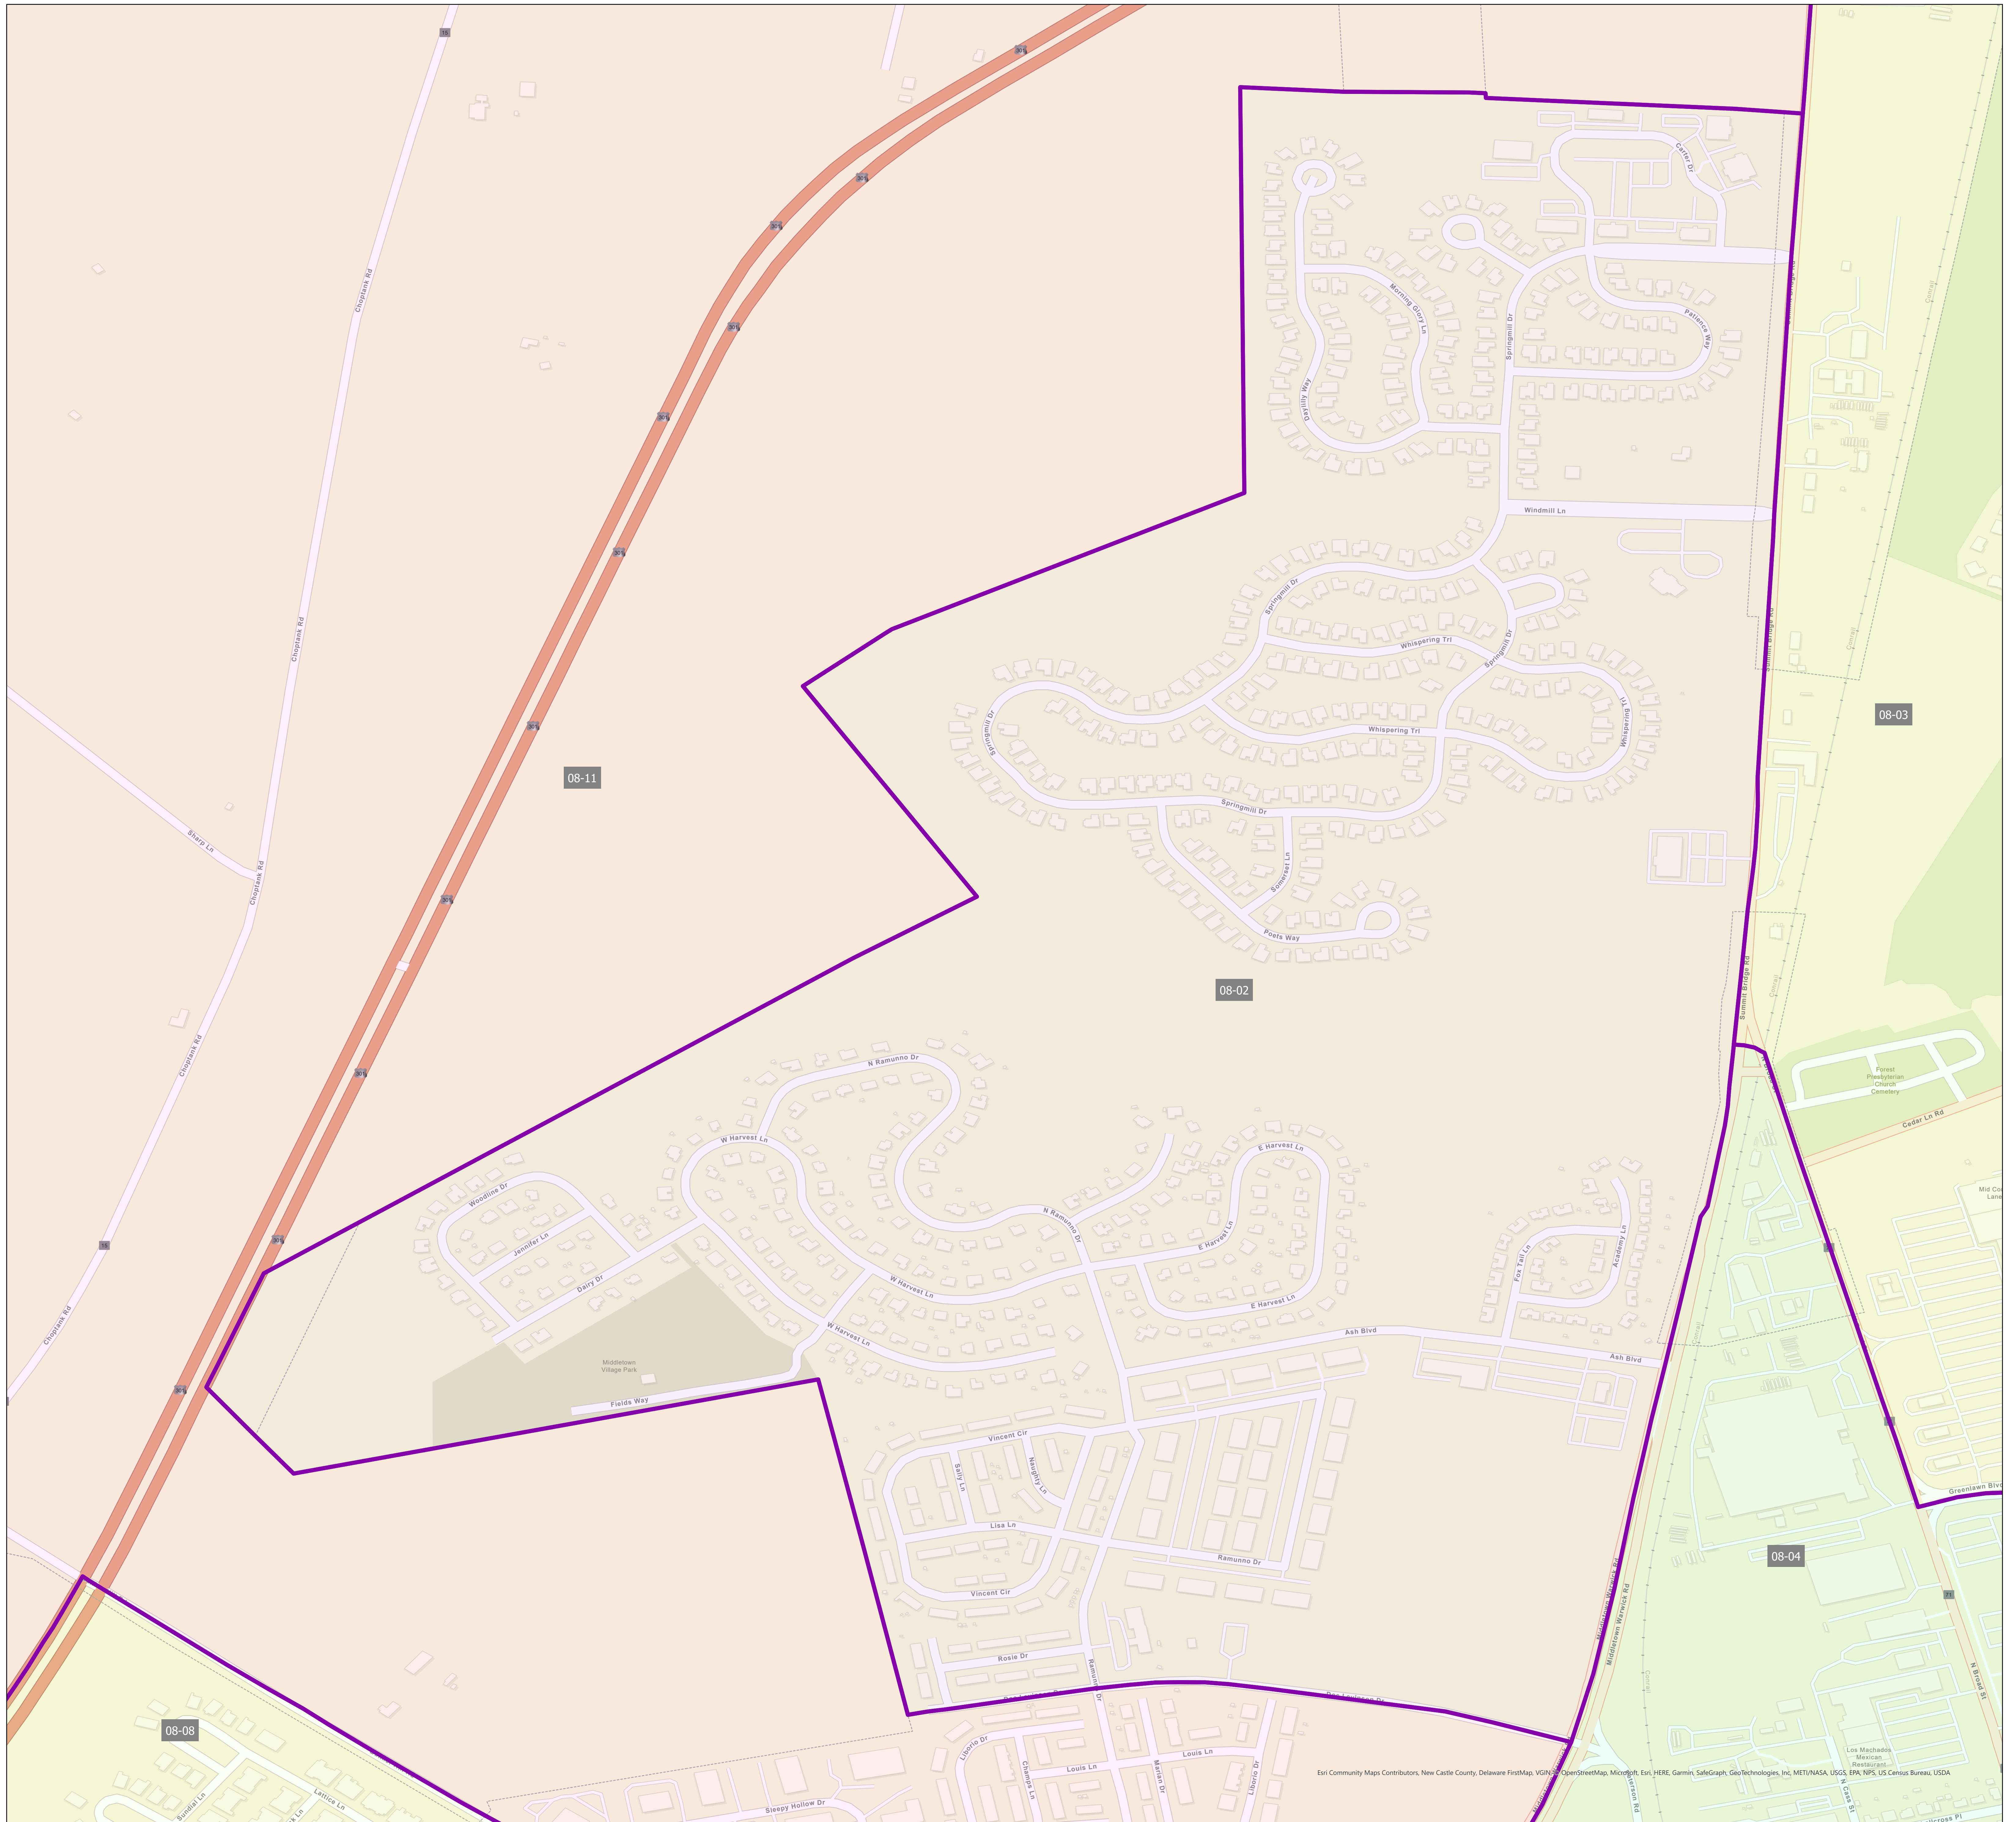

Election District District 08-02