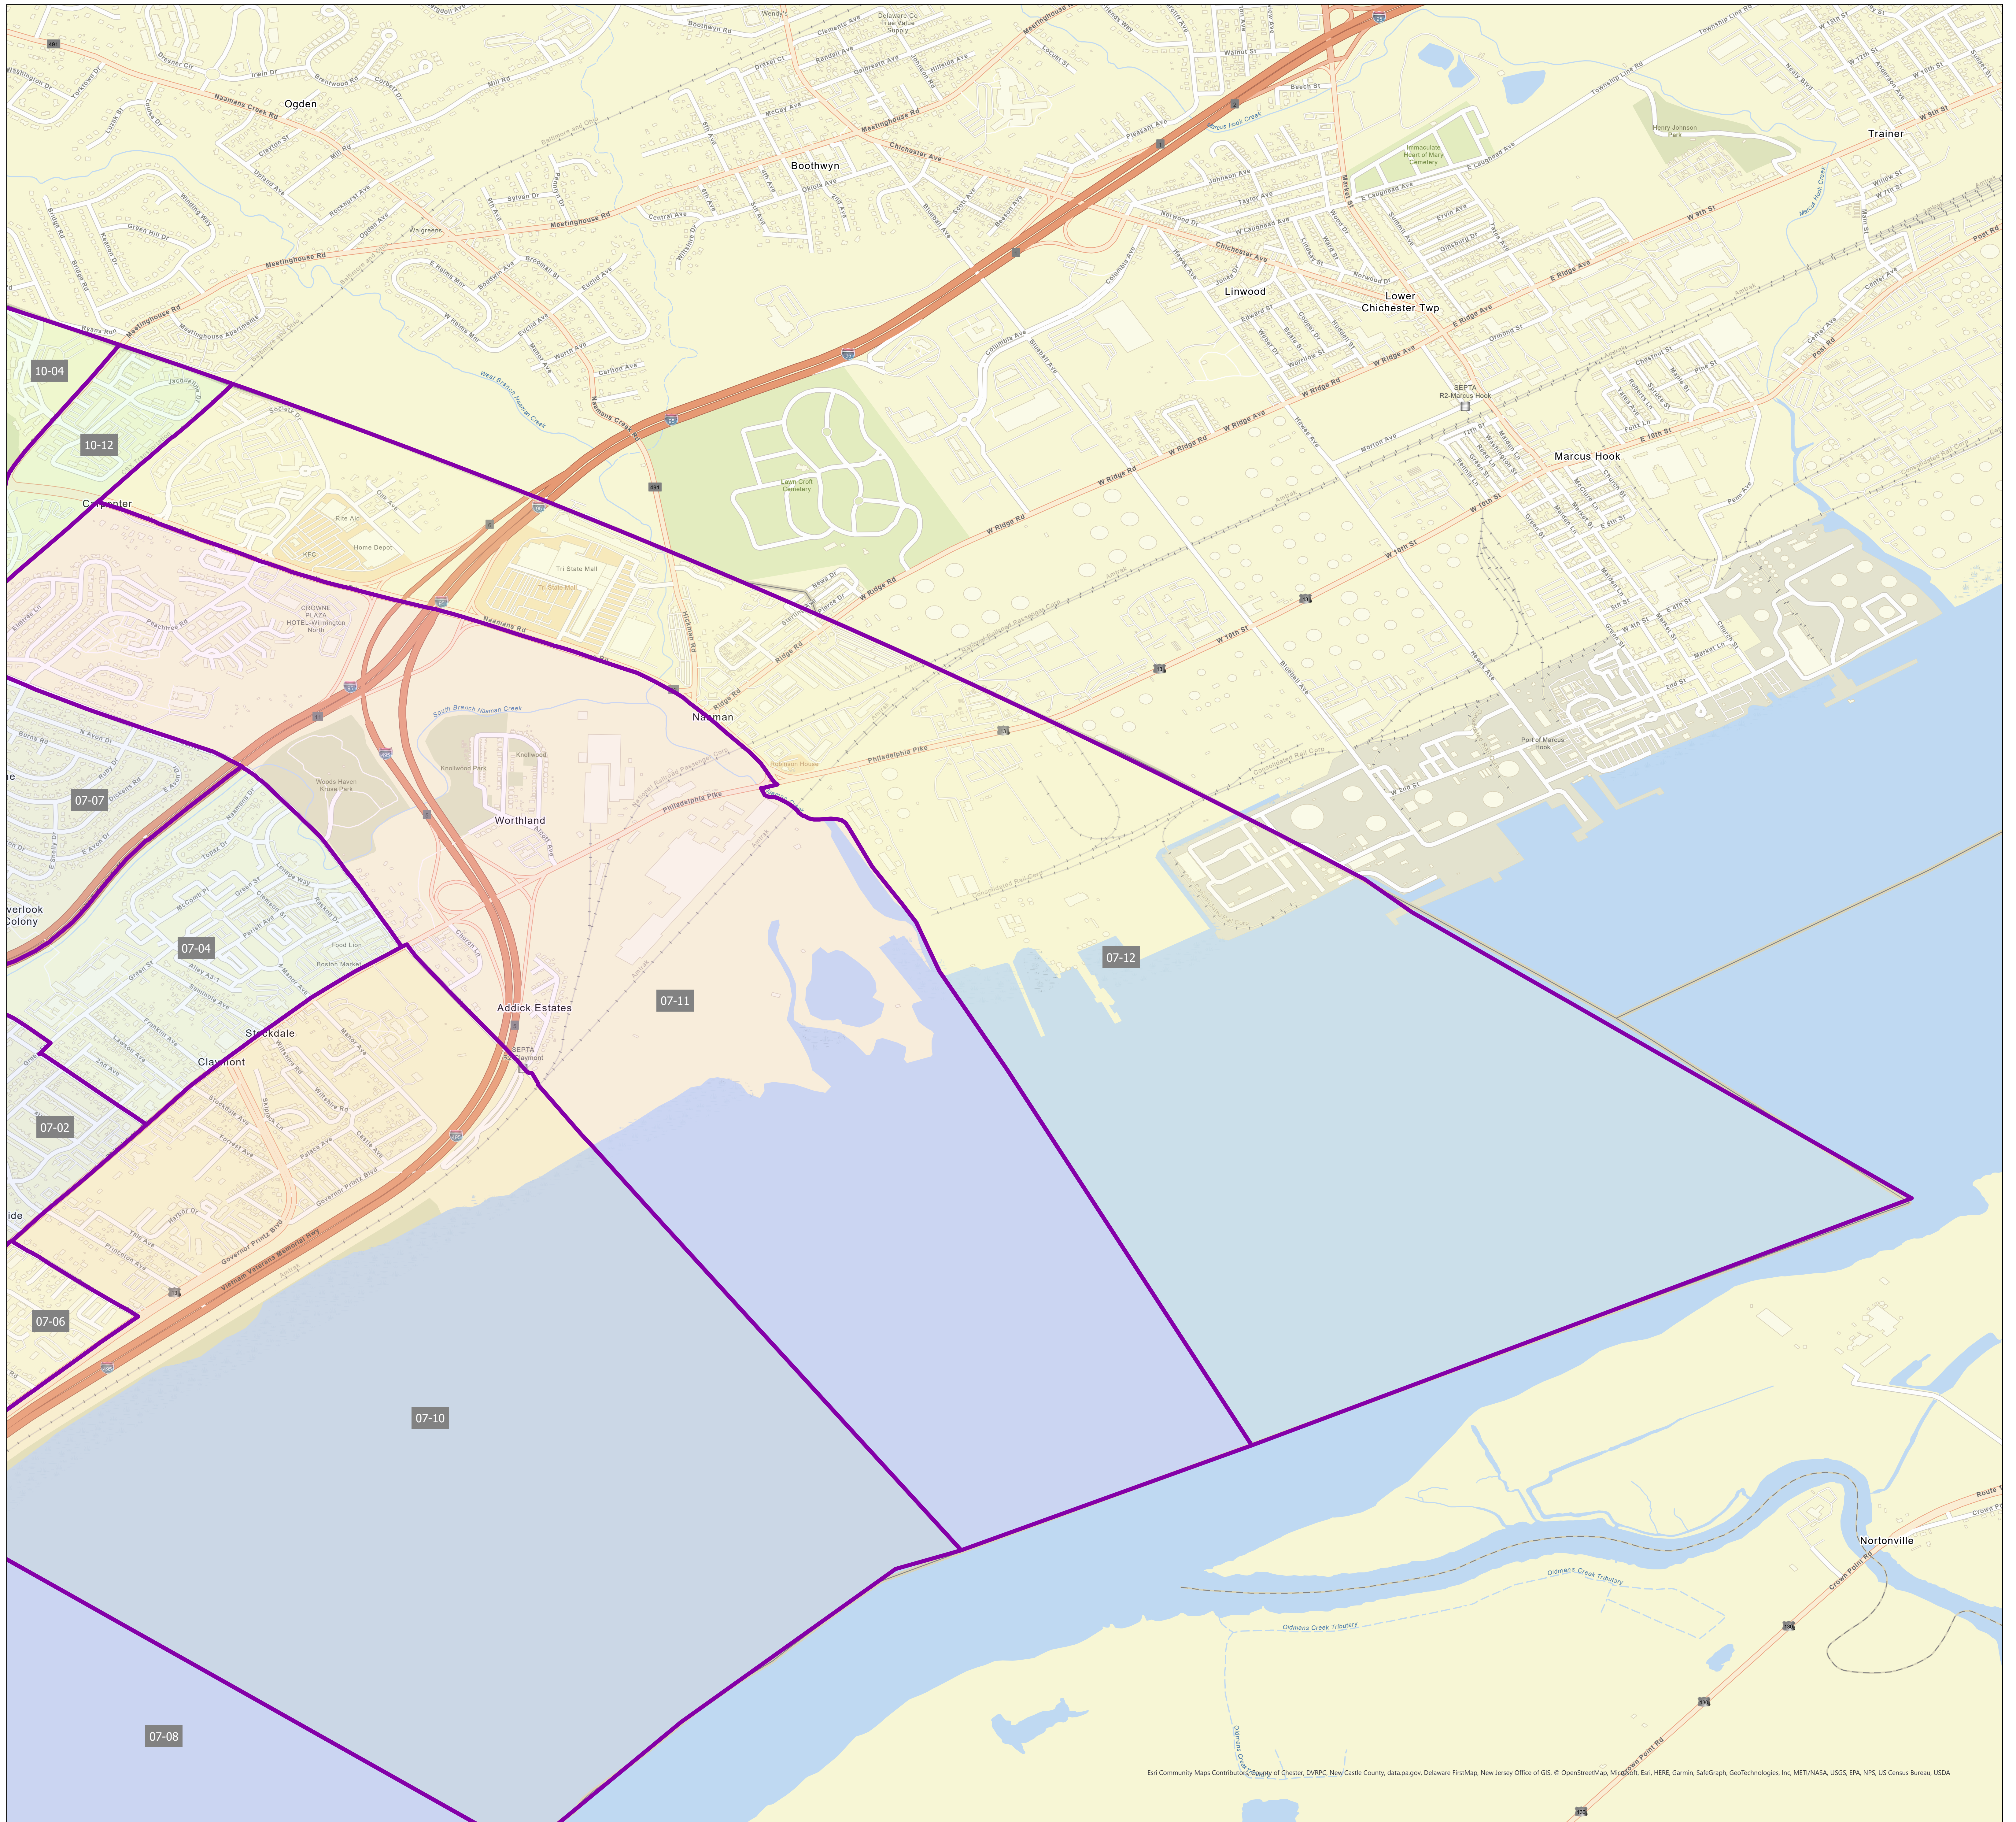

State of Delaware
Department of Elections
New Castle County

Election District District 07-12