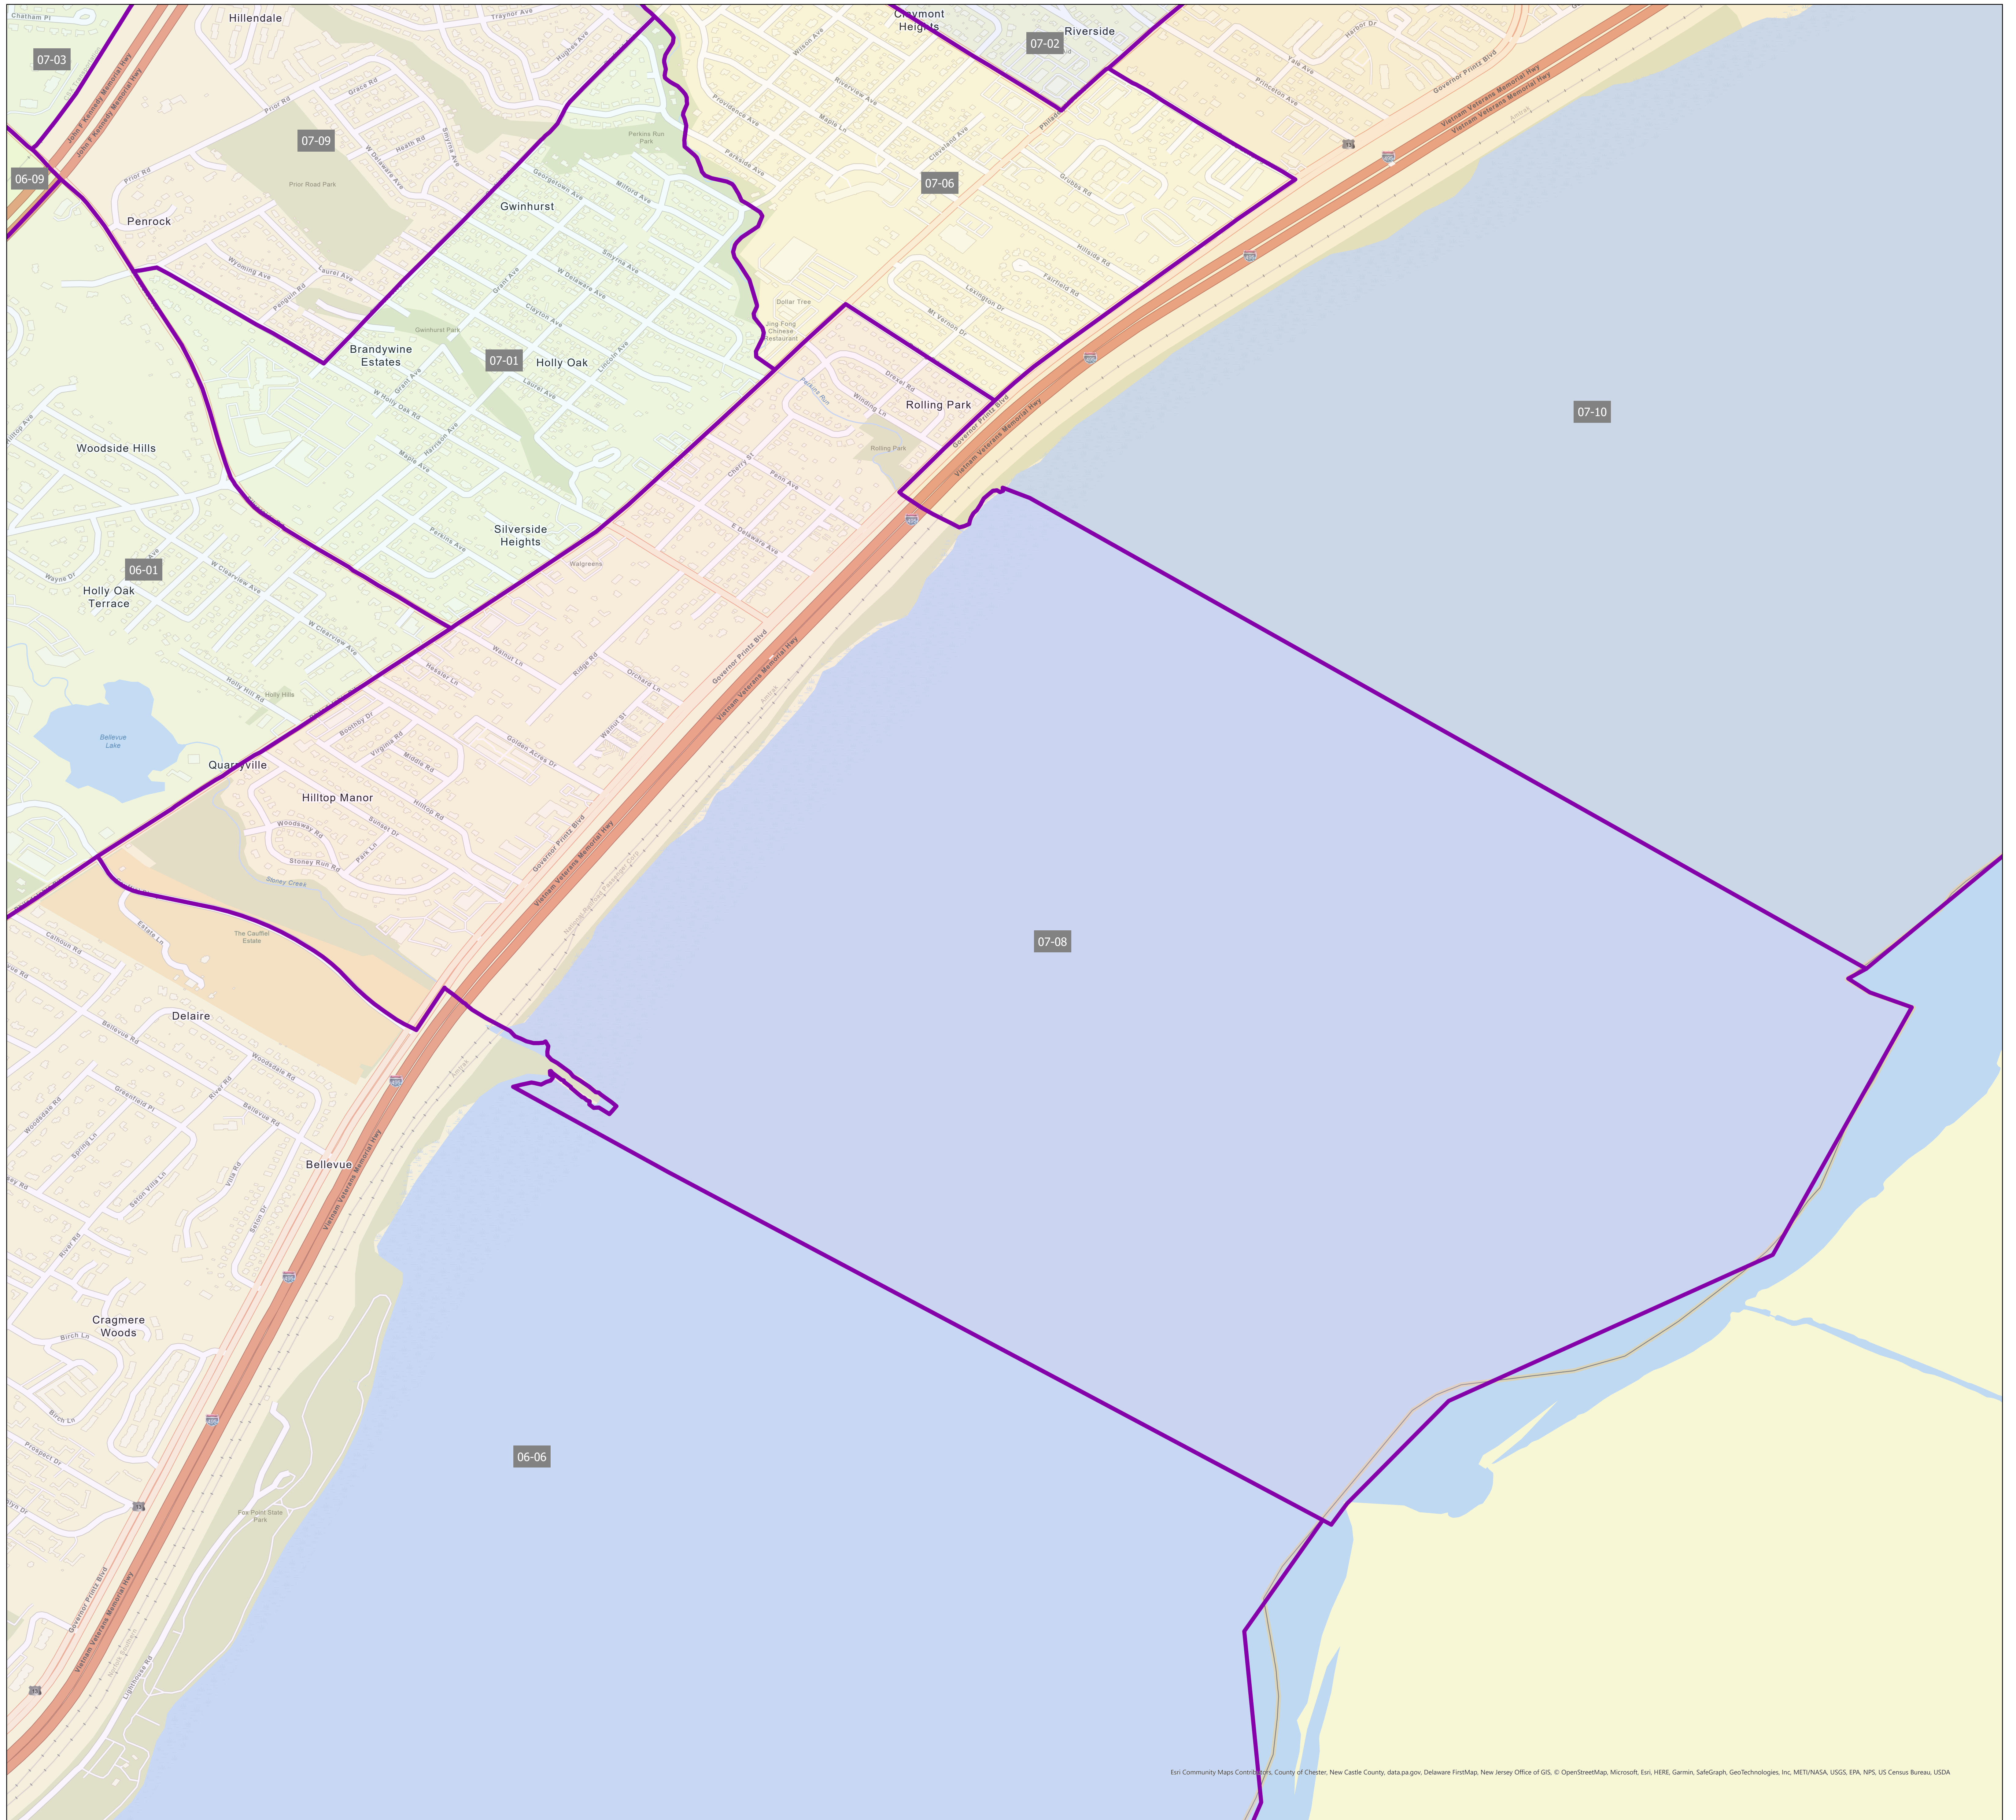

Election District District 07-08