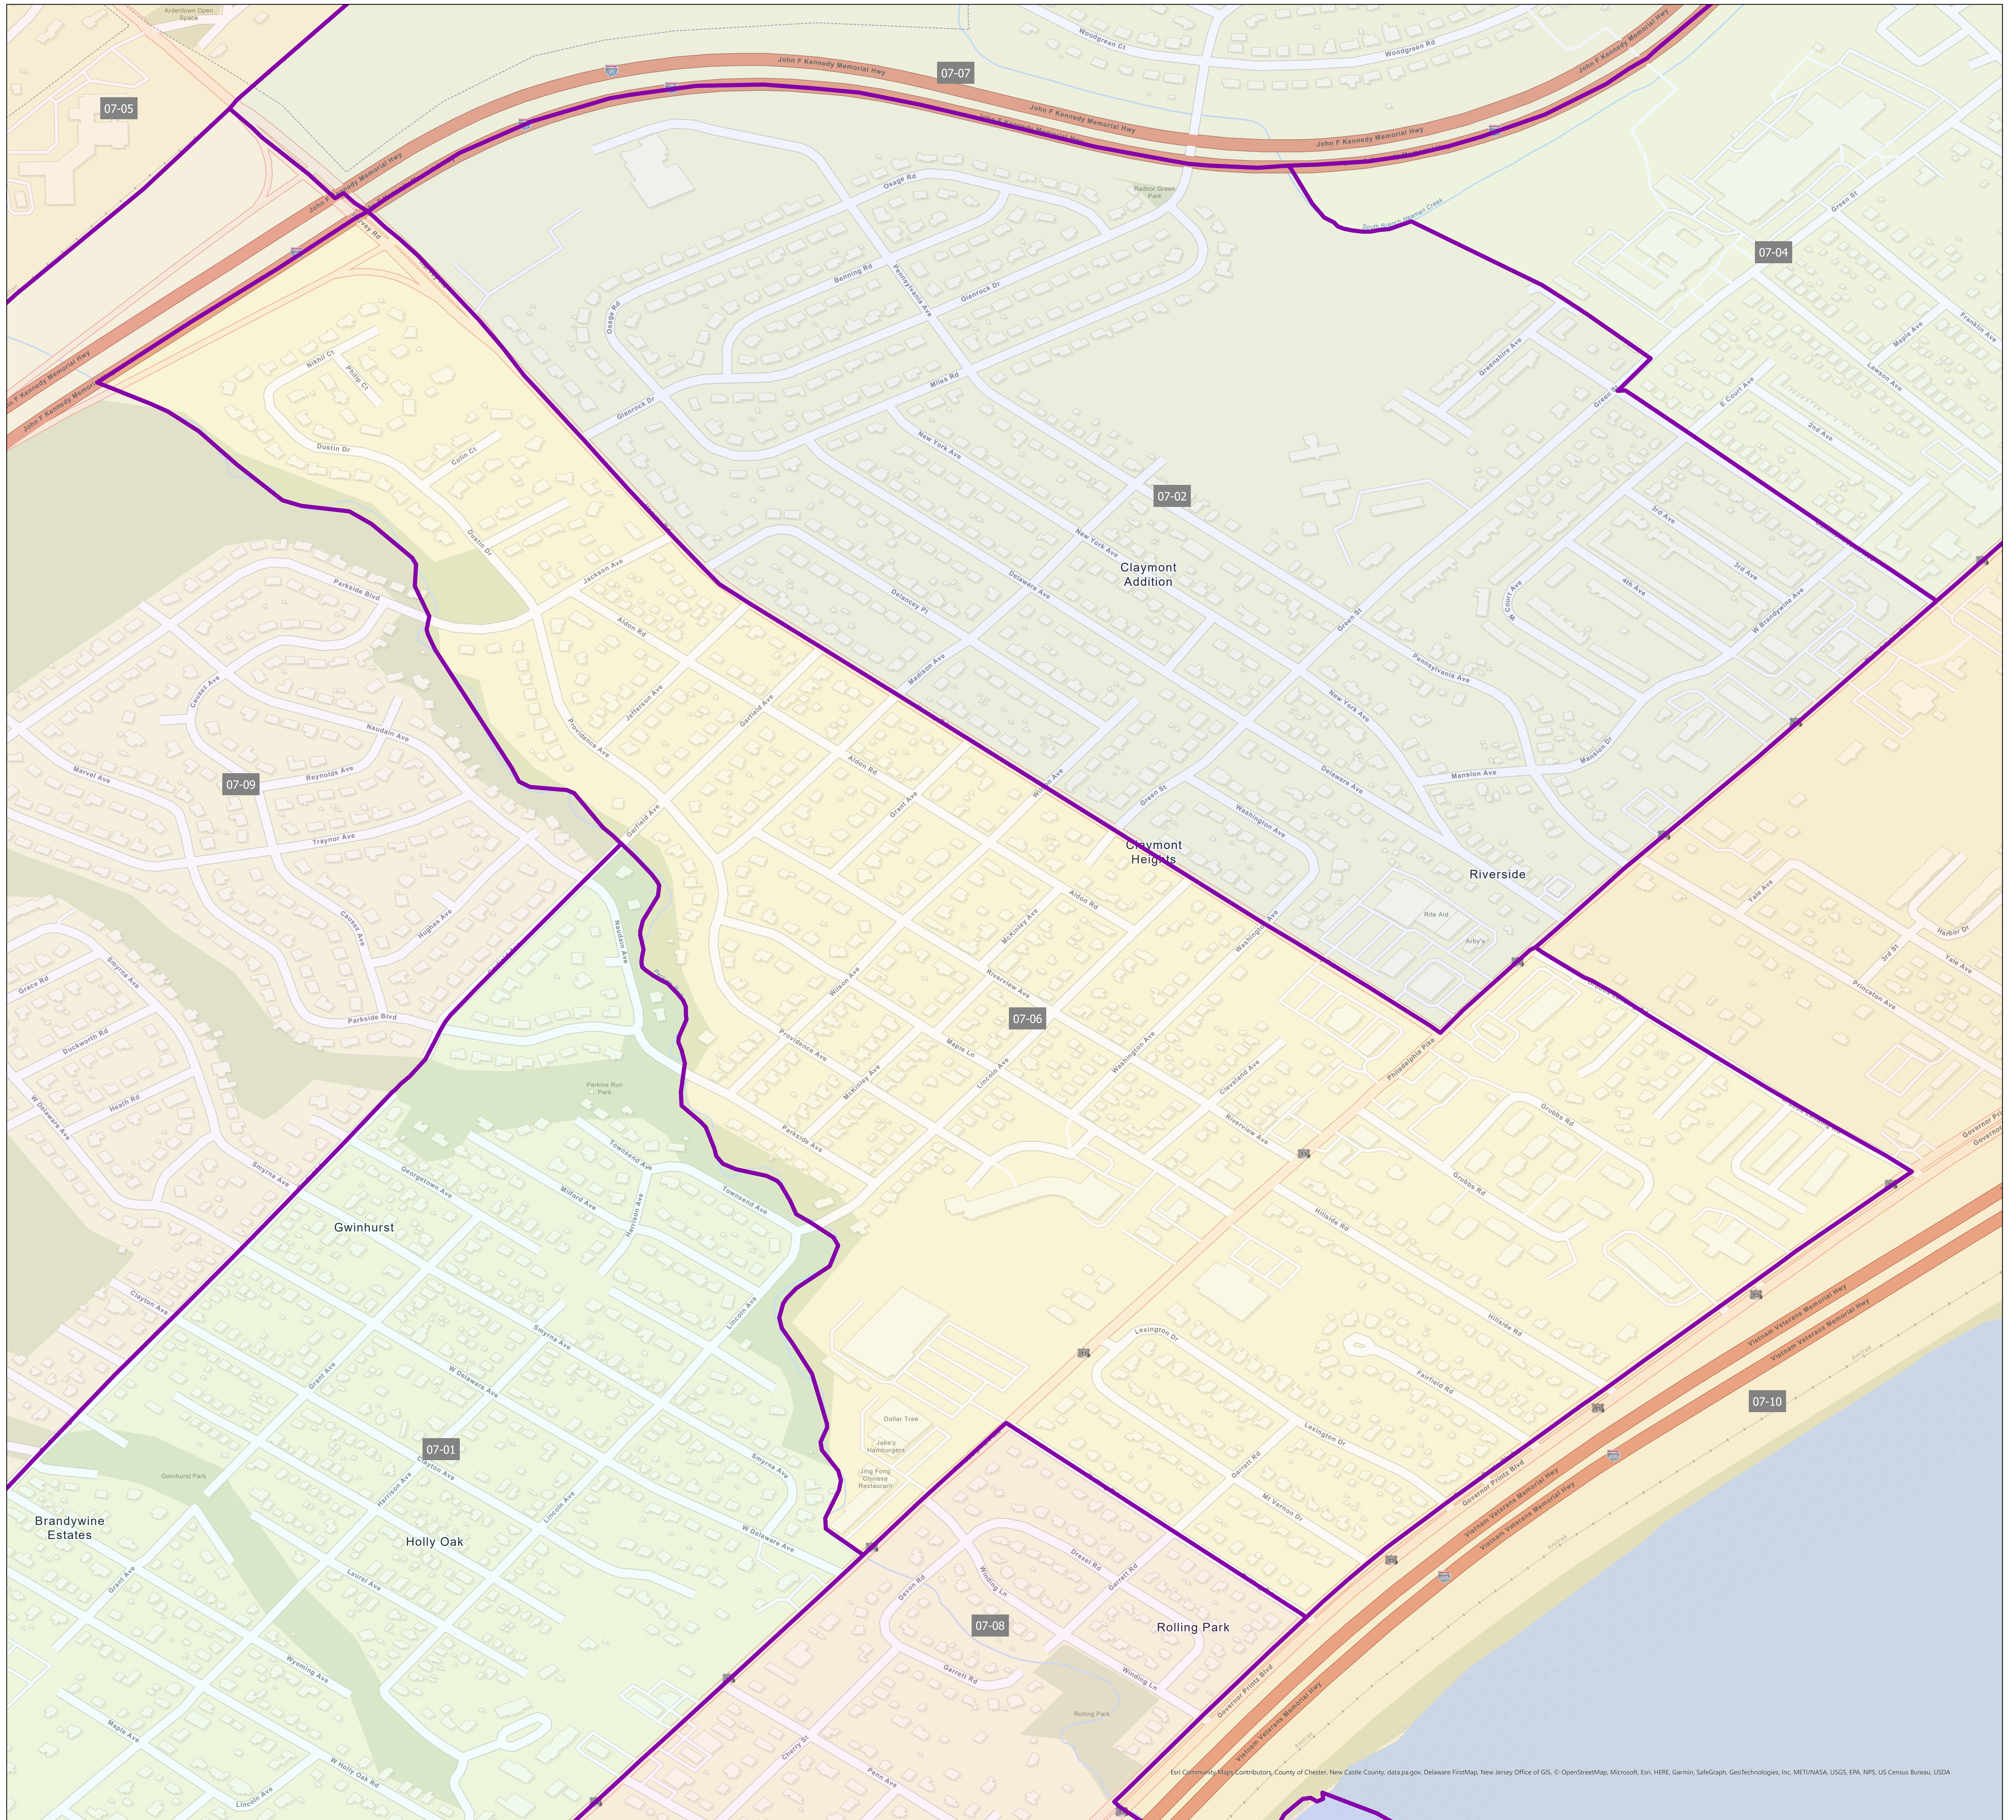

Election District District 07-06