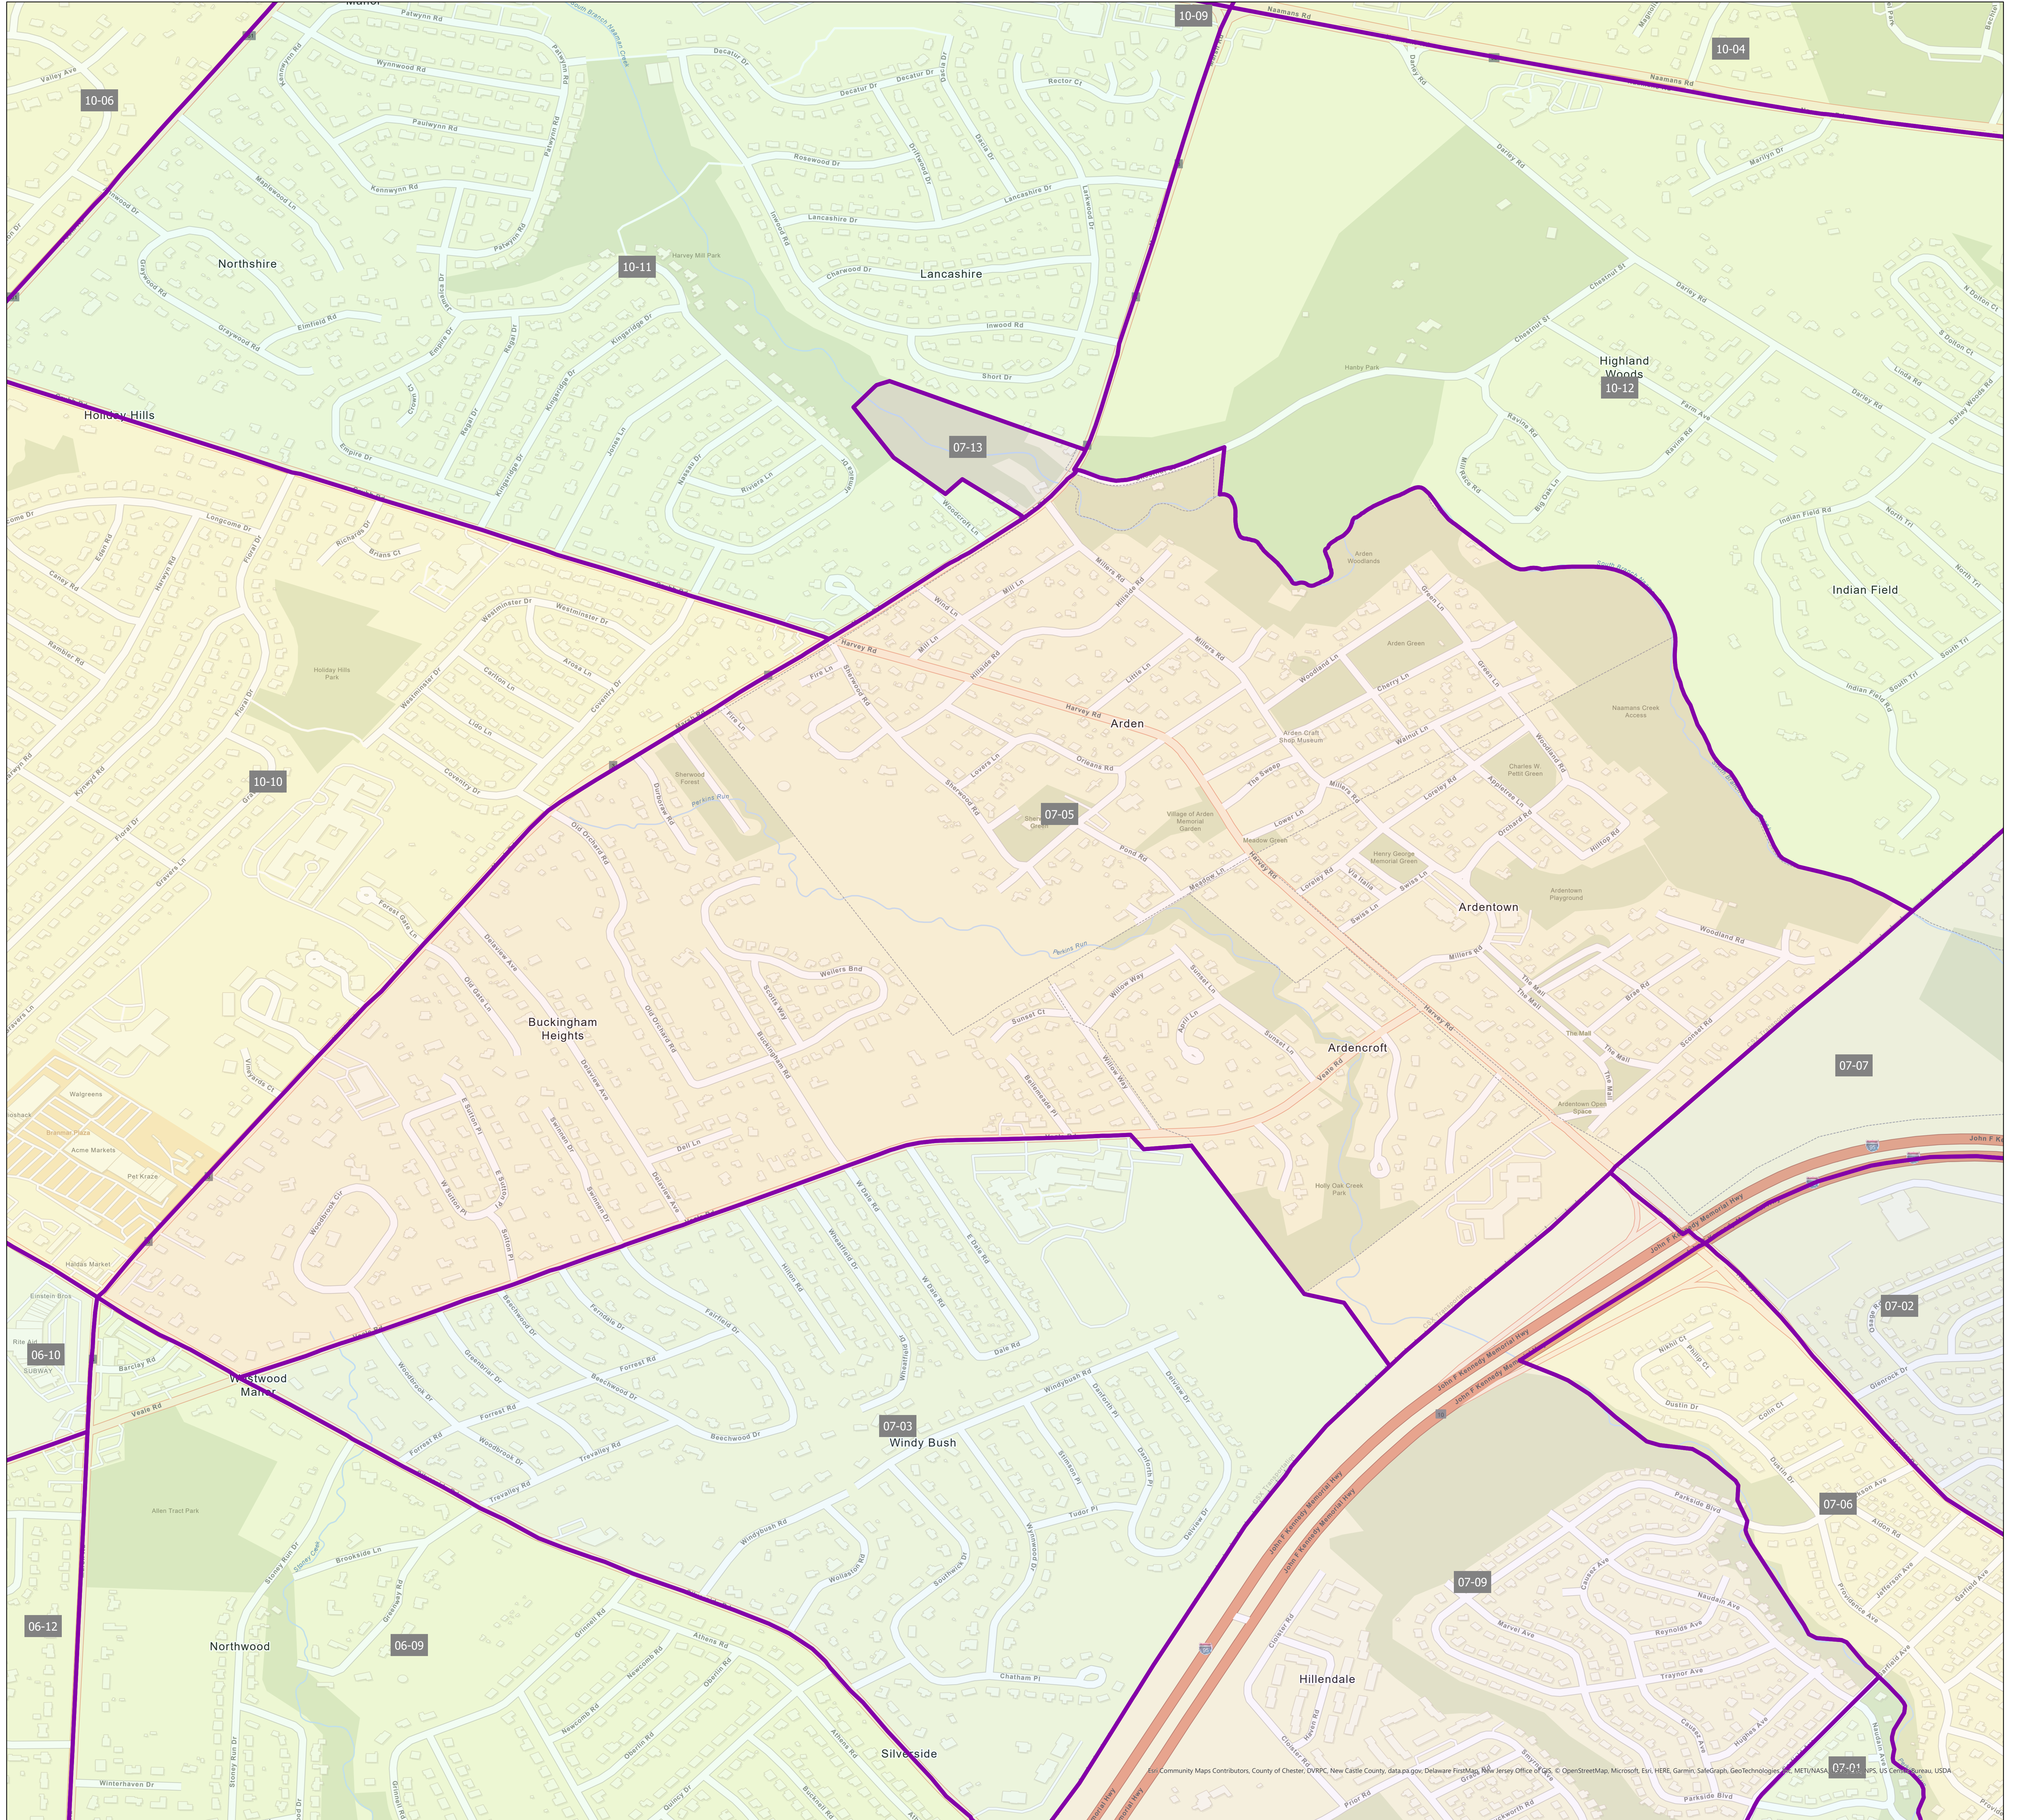

State of Delaware
Department of Elections
New Castle County

Election District District 07-05

0 0.1 0.2 0.39 Miles

Map data: © OpenStreetMap contributors, County of Chester, DVRPC, New Castle County, data.pa.gov, Delaware FirstMap, New Jersey Office of GIS, © OpenStreetMap, Microsoft, Esri, HERE, Garmin, SafeGraph, GeoTechnology, © METI/NASA, © NPS, US Census Bureau, USDA