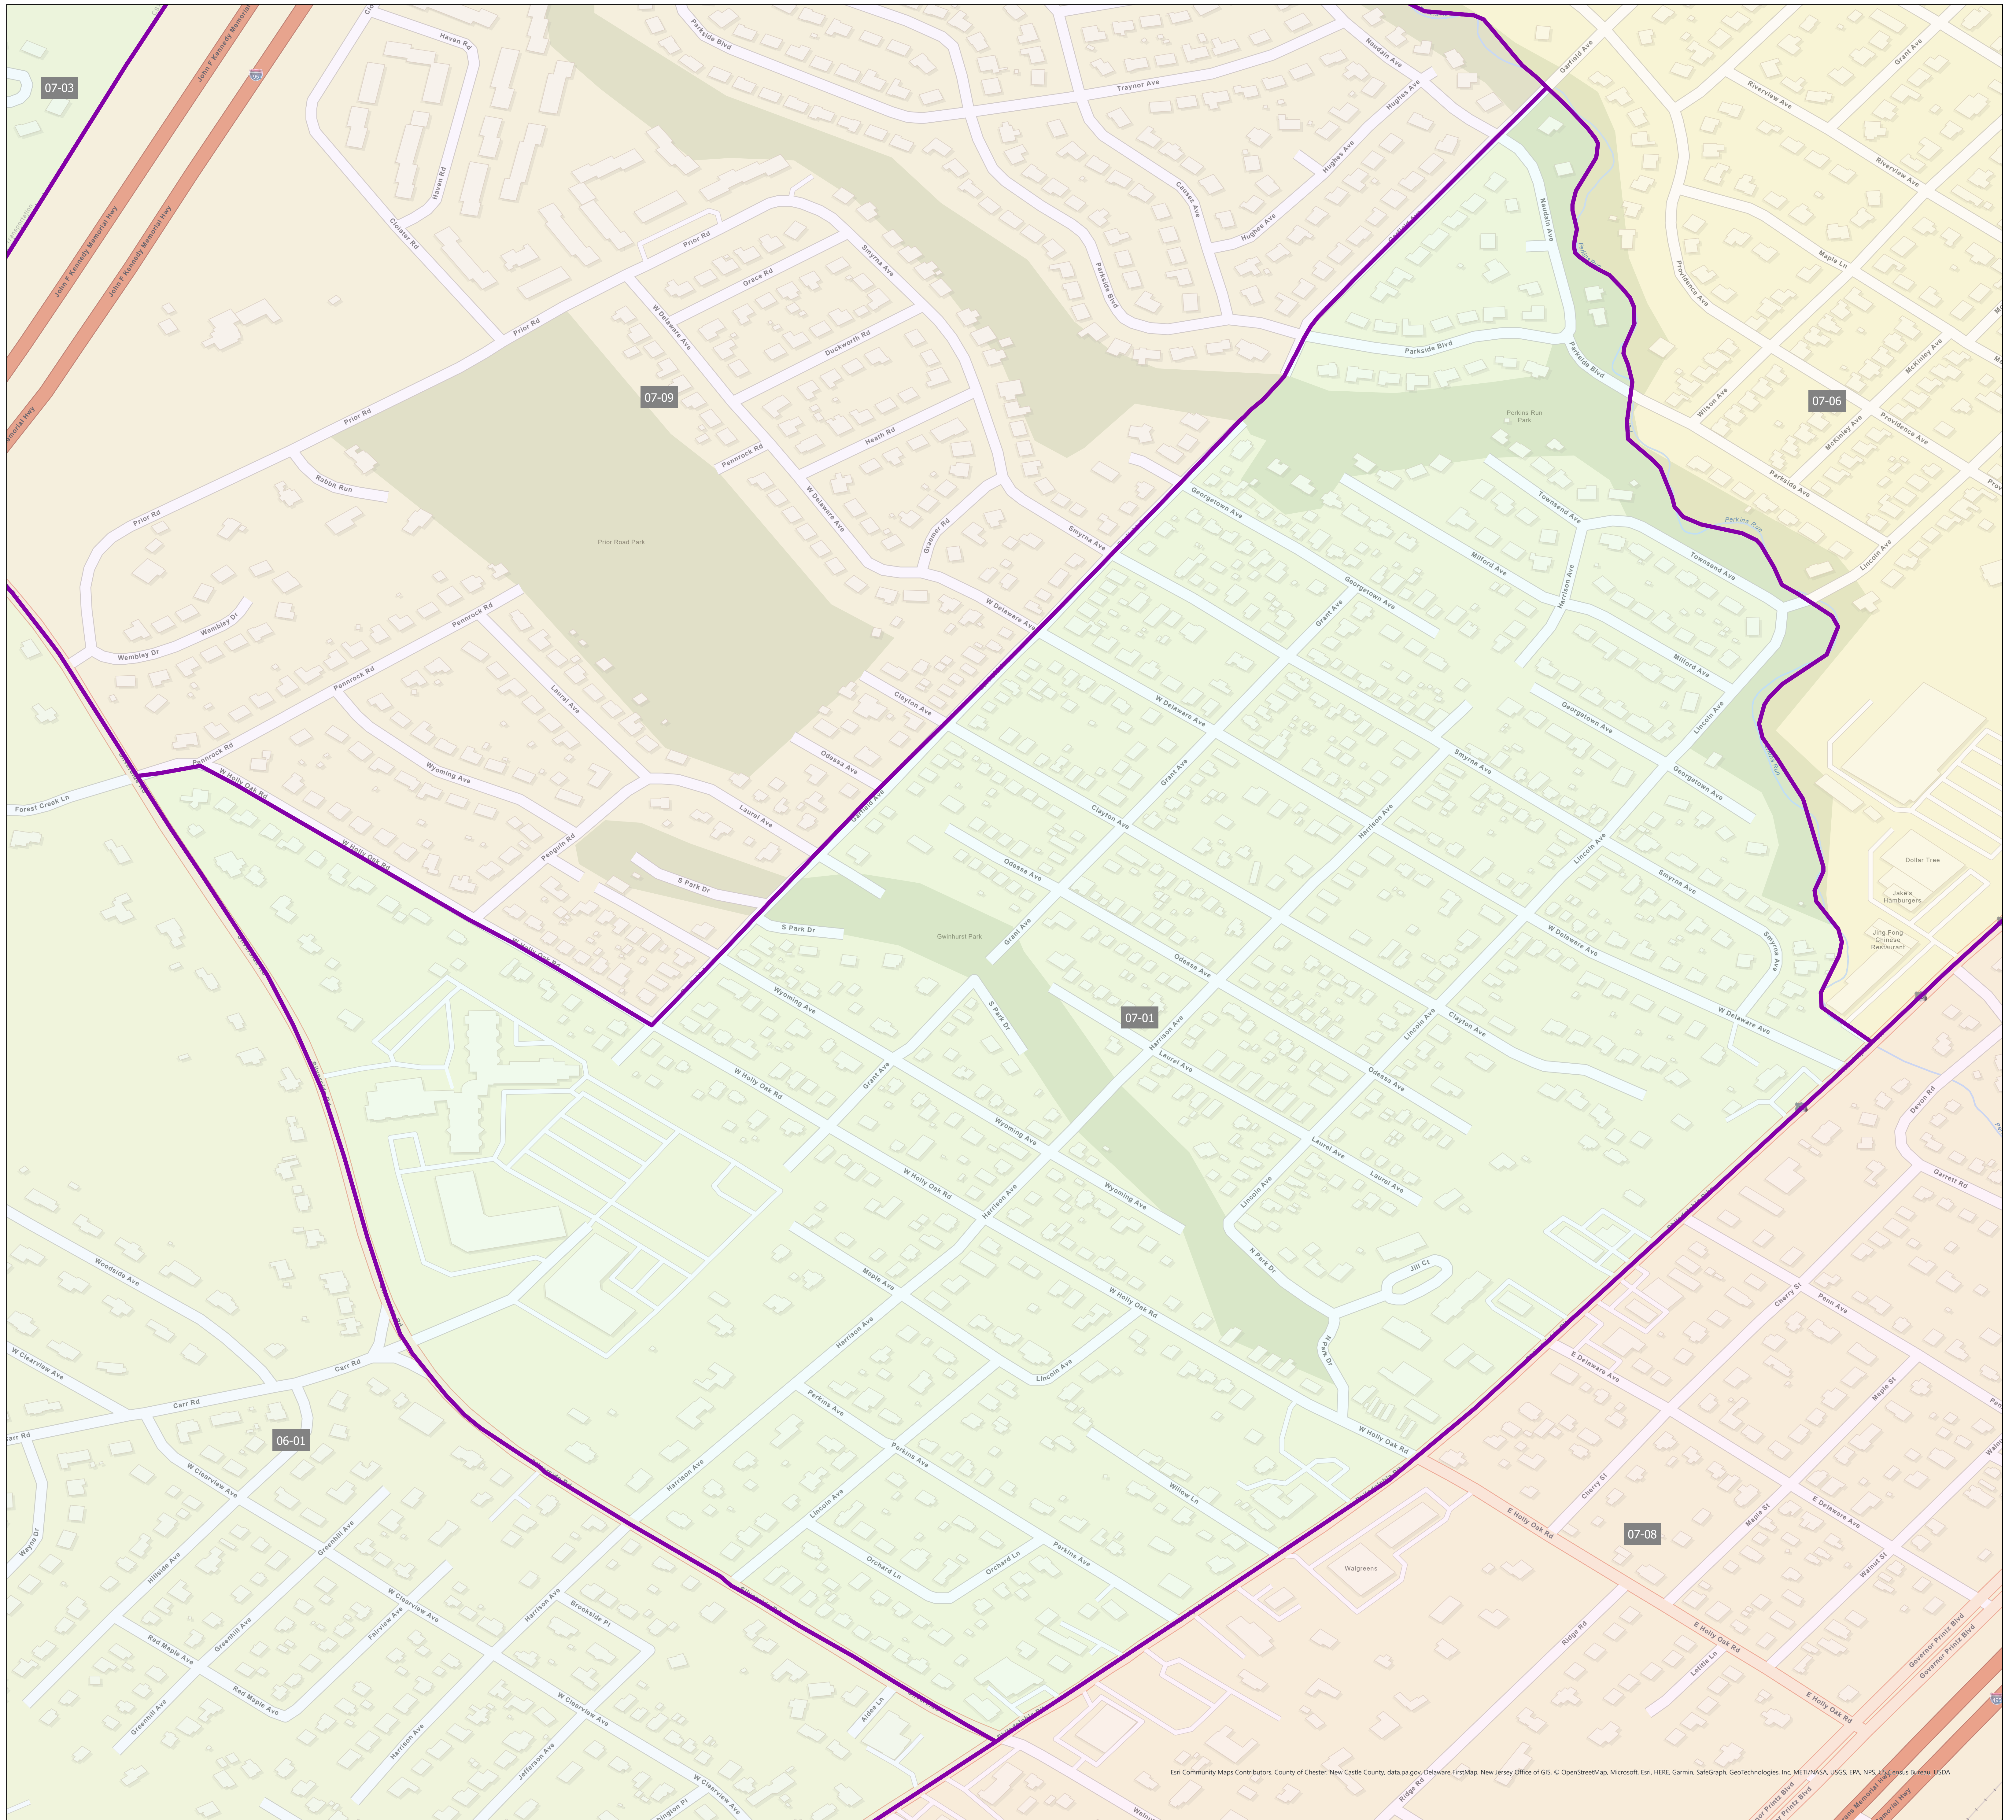

Election District District 07-01