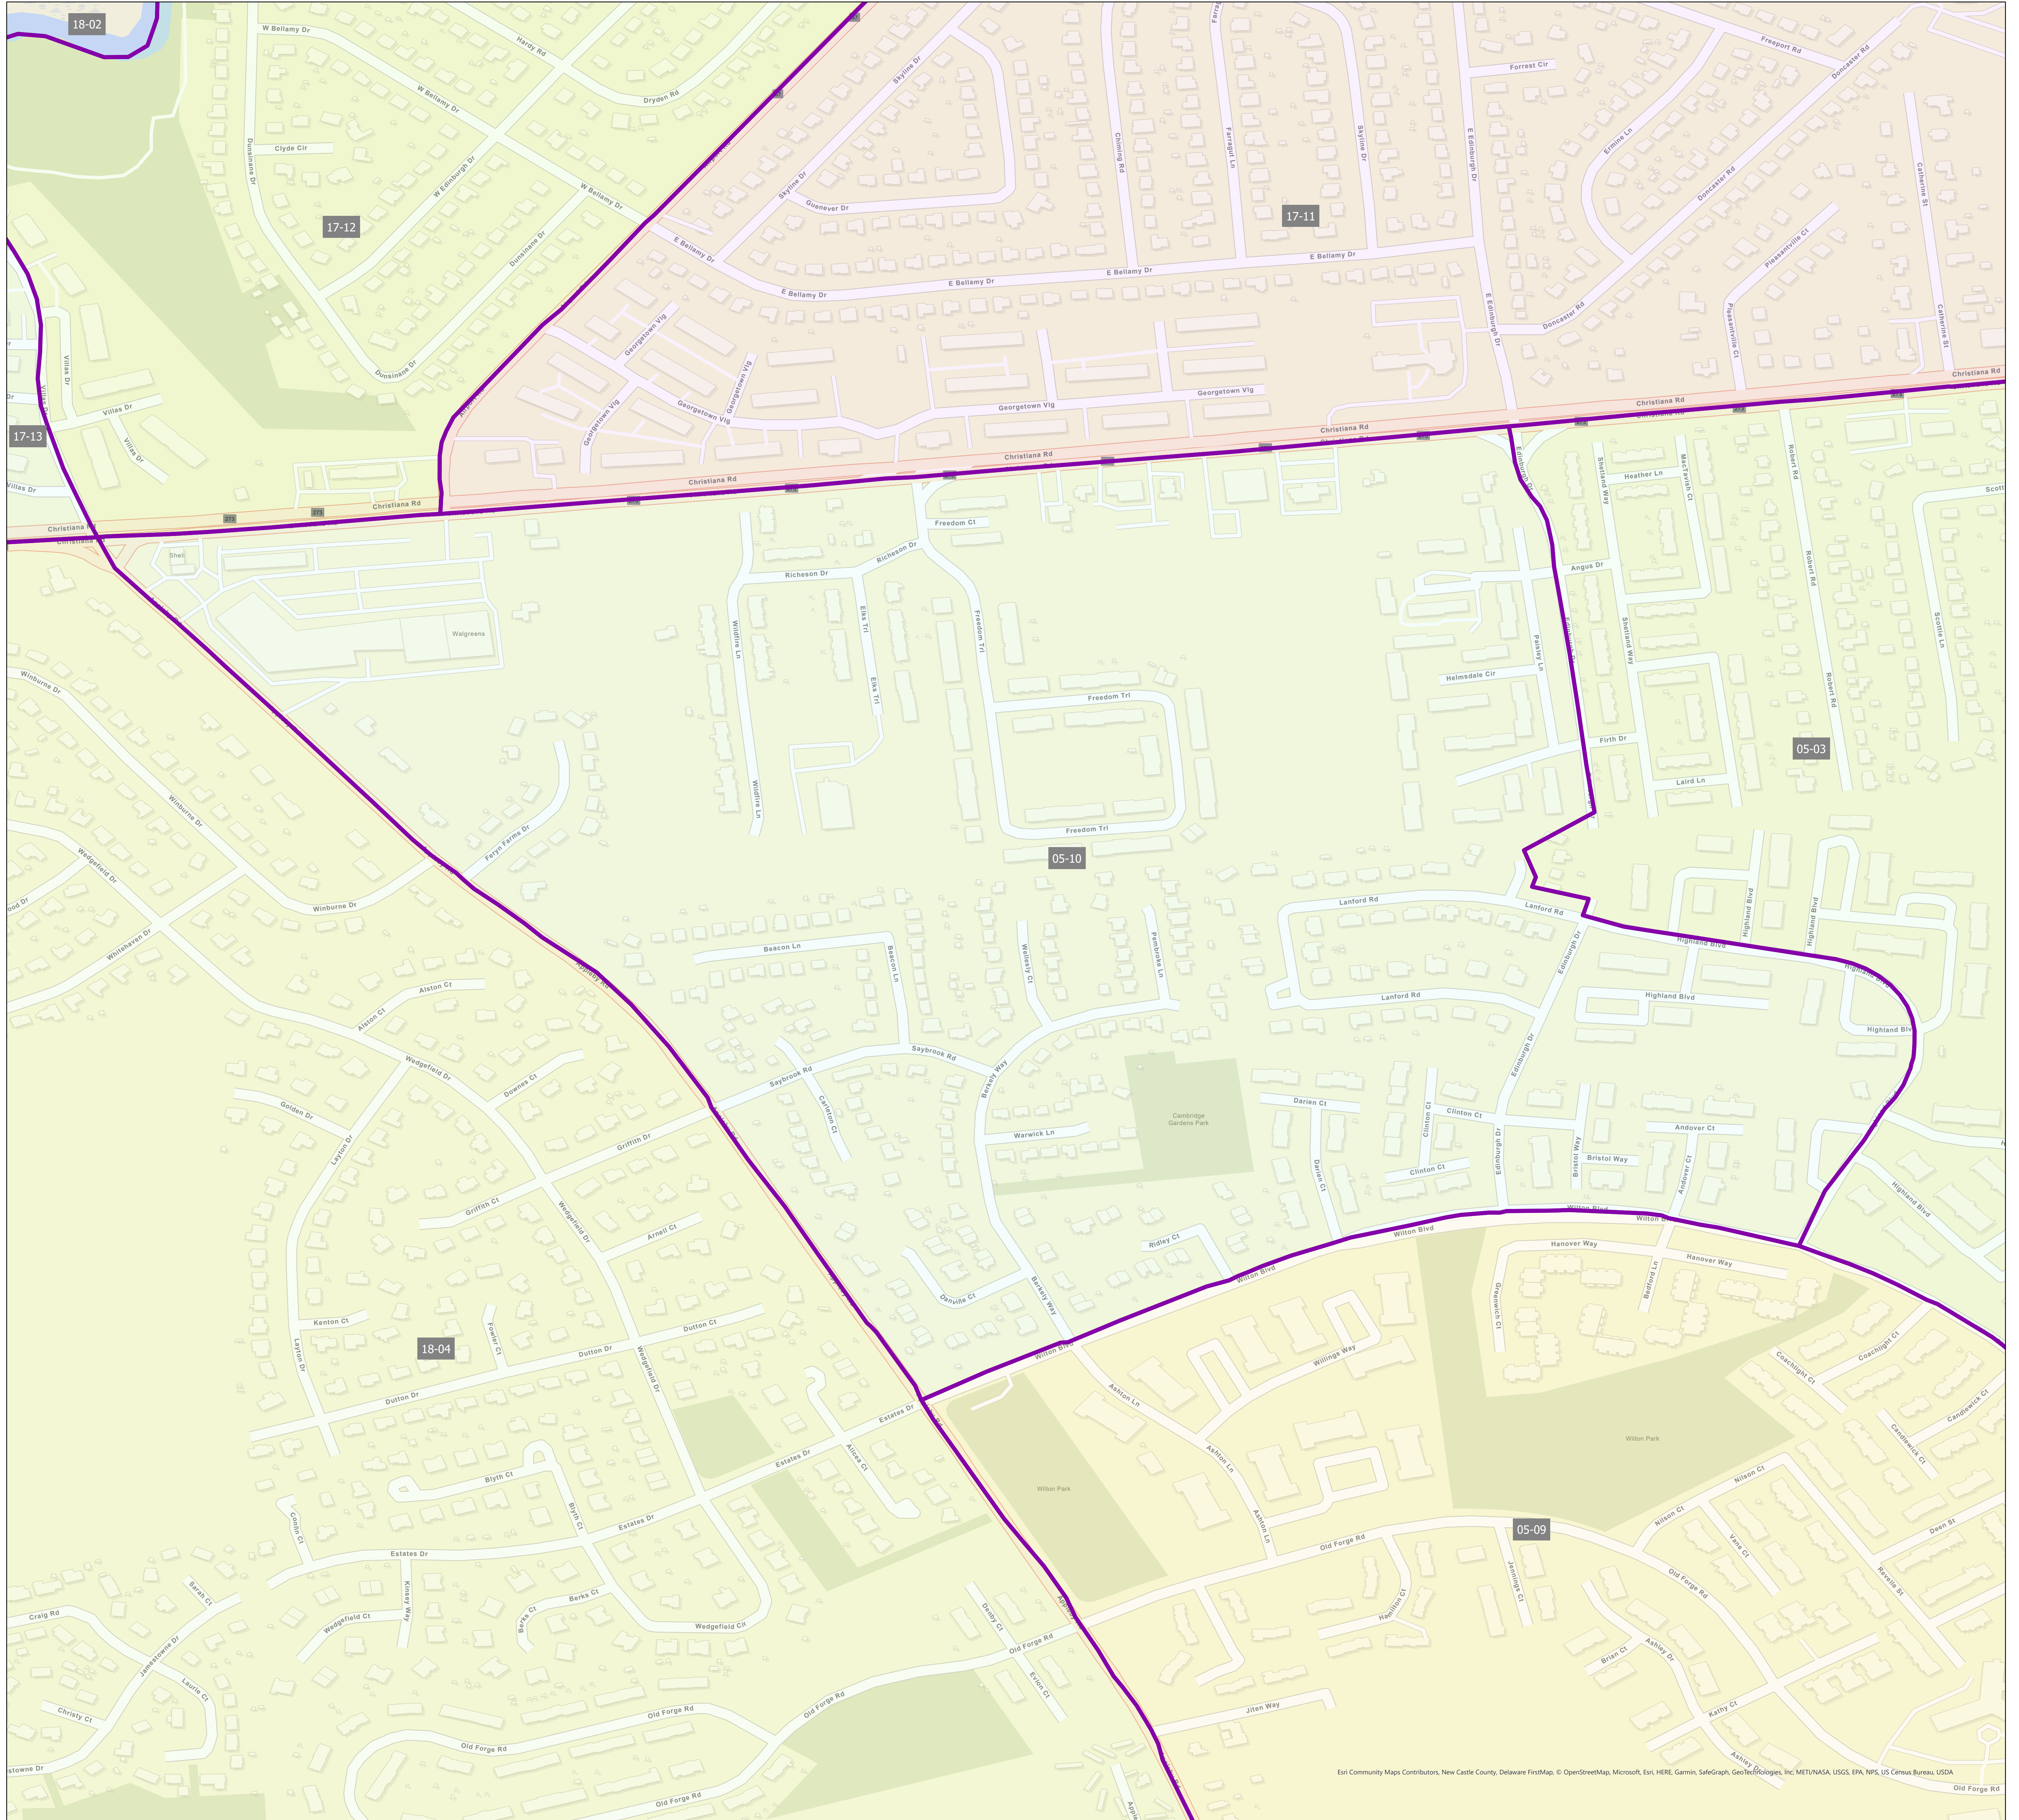

State of Delaware
Department of Elections
New Castle County

Election District District 05-10