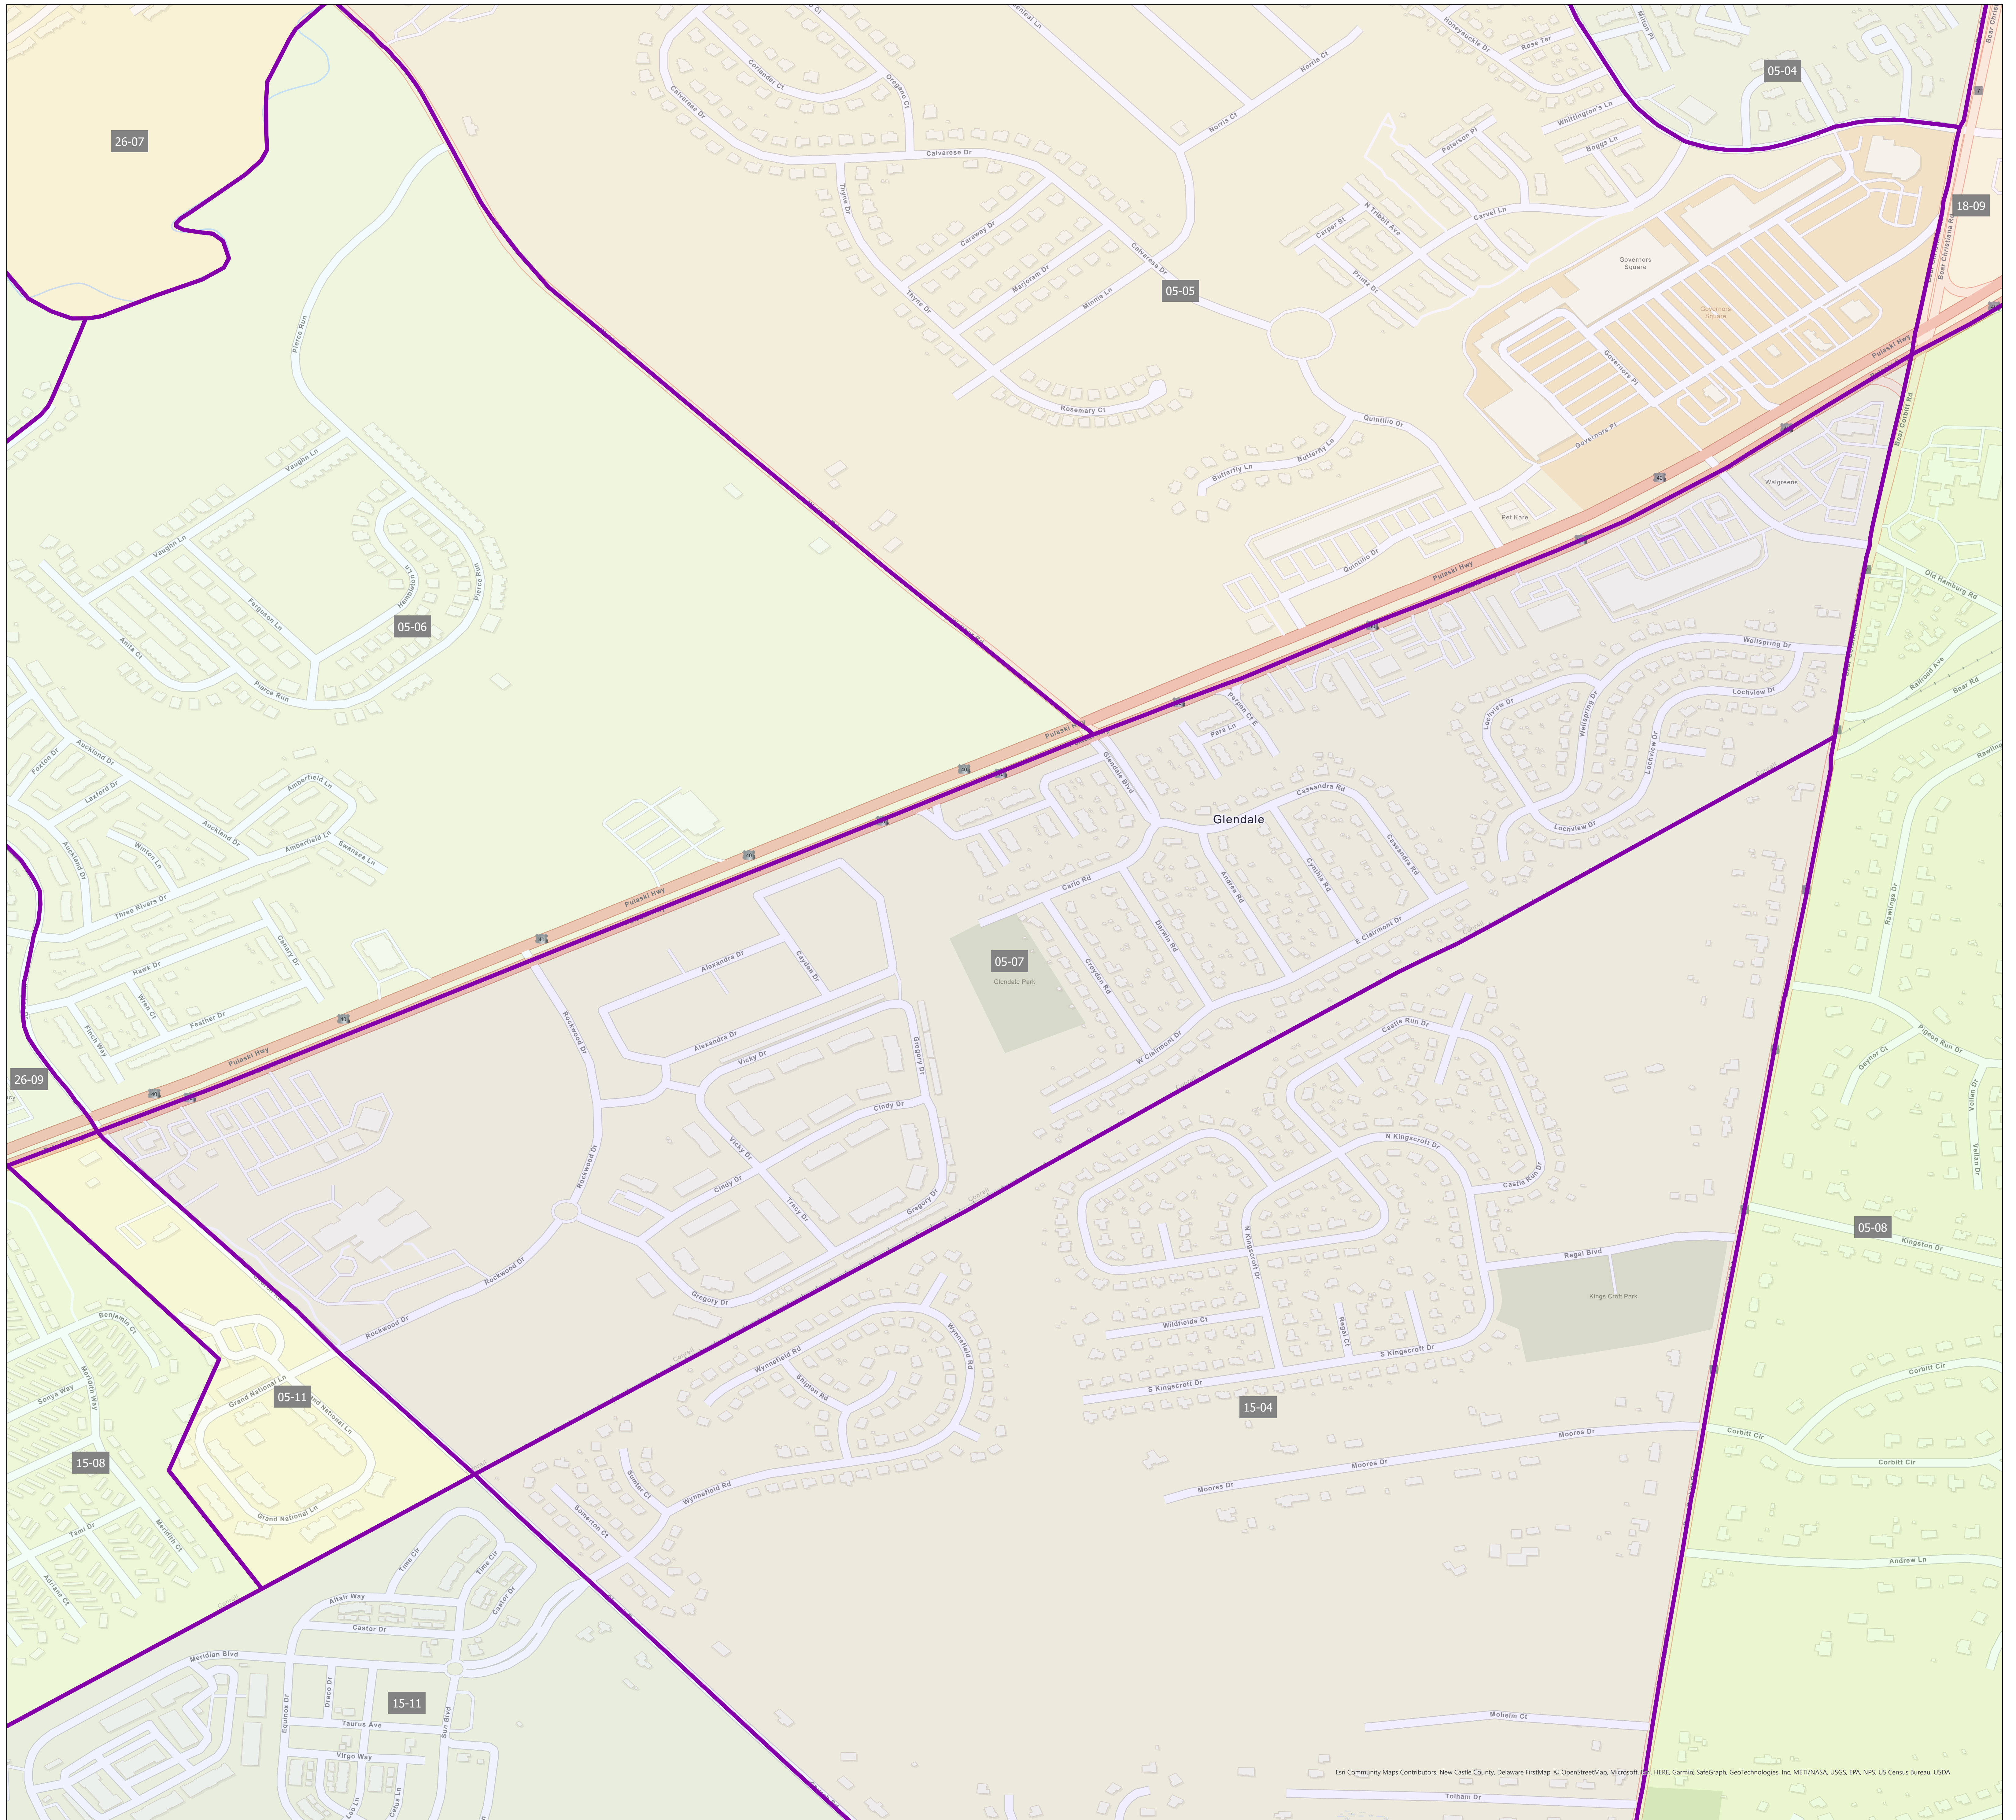

Election District District 05-07